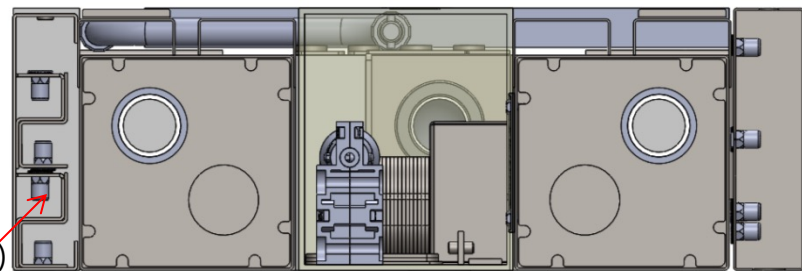

# Carton 2

H101202 (3Pcs)

LOUVER TIE STRAP F02(4Pcs)

FLAT BAR F01(4Pcs)

SPLICE BRACKET J1 (2Pcs)

POST P01(1Pc)

GUTTER G03(2Pcs)

ACC (1Pc)

POST P02(2Pcs)

BEAM B01(1Pc)

LOUVER MOUNT M02(2Pcs)

LOUVER MOUNT M01(2Pcs)

GUTTER G04(2Pcs)

Carton 3

Overall size:116.875\*15\*8.25''(296.86\*38.1\*20.96CM)

12PCS LOUVER ASSEMBLY