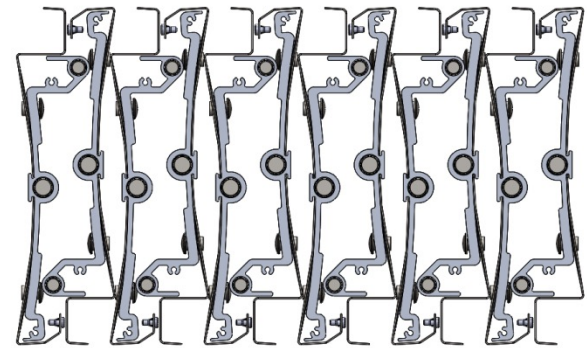

# Carton 2

H101202 (3Pcs)

LOUVER TIE STRAP F02(4Pcs)

FLAT BAR F01(4Pcs)

SPLICE BRACKET J1 (2Pcs)

POST P01(1Pc)

GUTTER G03(2Pcs)

ACC (1Pc)

POST P02(2Pcs)

BEAM B01(1Pc)

LOUVER MOUNT M02(2Pcs)

LOUVER MOUNT M01(2Pcs)

GUTTER G04(2Pcs)

Carton 3

Overall size:116.875\*15\*8.25''(296.86\*38.1\*20.96CM)

12PCS LOUVER ASSEMBLY