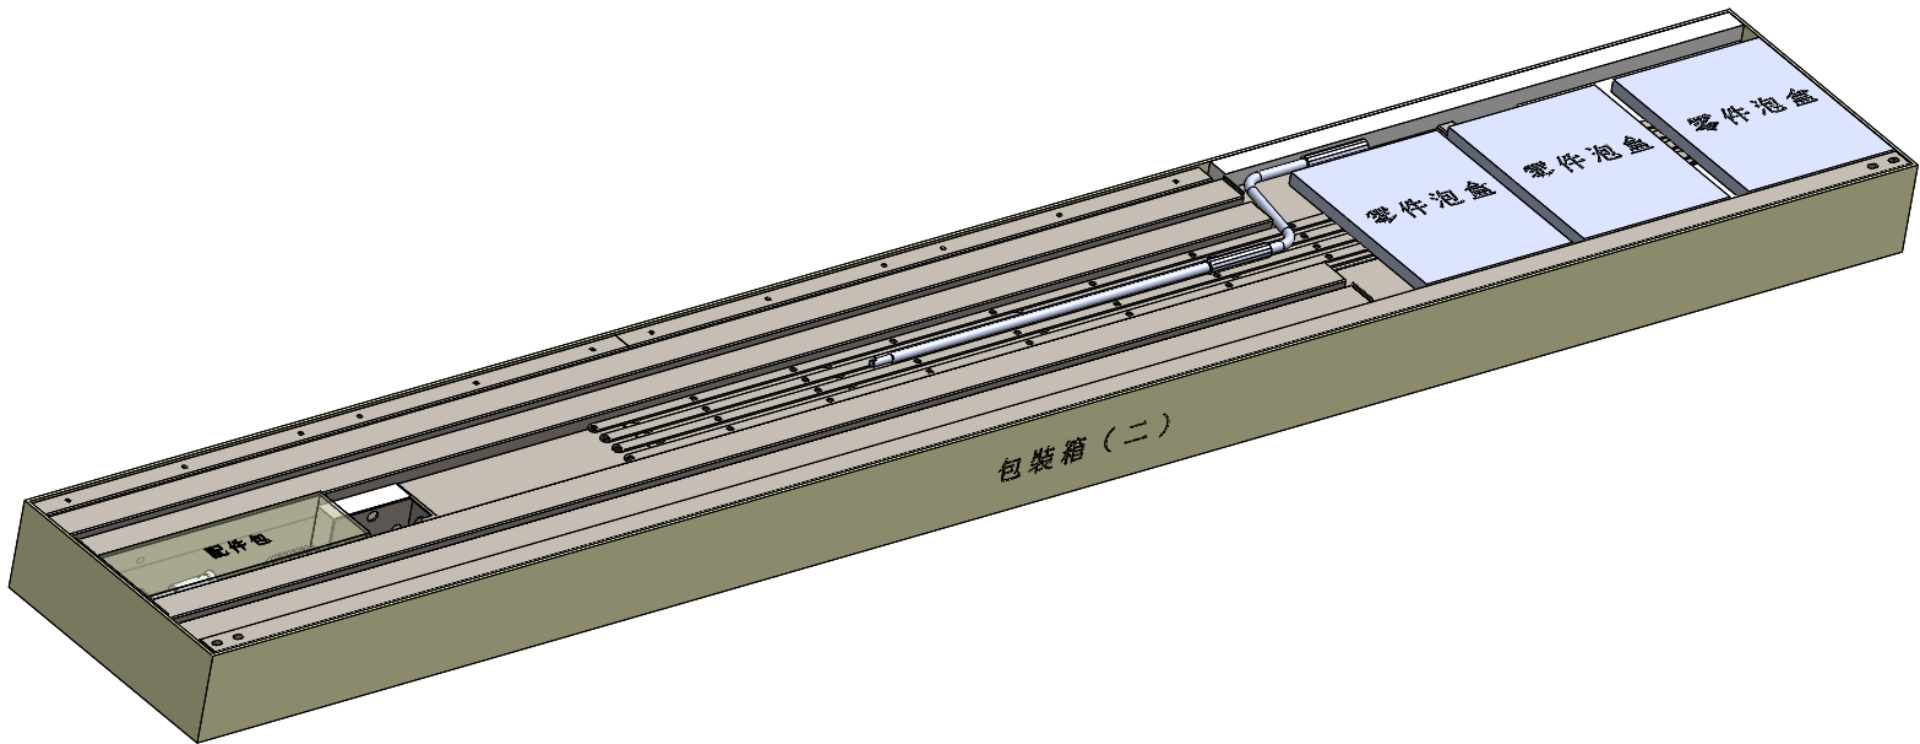

Carton 1

Overall size:117.125x12.8x6.125''(297.50x32.5x15.56cm)

# Carton 1

Carton 2

Overall size:117.125x17.25x6.125''(297.50x43.815x15.56cm)

# Carton 2

H101202 (3Pcs)

LOUVER TIE STRAP F02(4Pcs)

FLAT BAR F01(4Pcs)

SPLICE BRACKET J1 (2Pcs)

POST P01(1Pc)

GUTTER G03(2Pcs)

ACC (1Pc)

POST P02(2Pcs)

BEAM B01(1Pc)

LOUVER MOUNT M02(2Pcs)

LOUVER MOUNT M01(2Pcs)

GUTTER G04(2Pcs)

Carton 3

Overall size:116.875\*15\*8.25''(296.86\*38.1\*20.96CM)

12PCS LOUVER ASSEMBLY