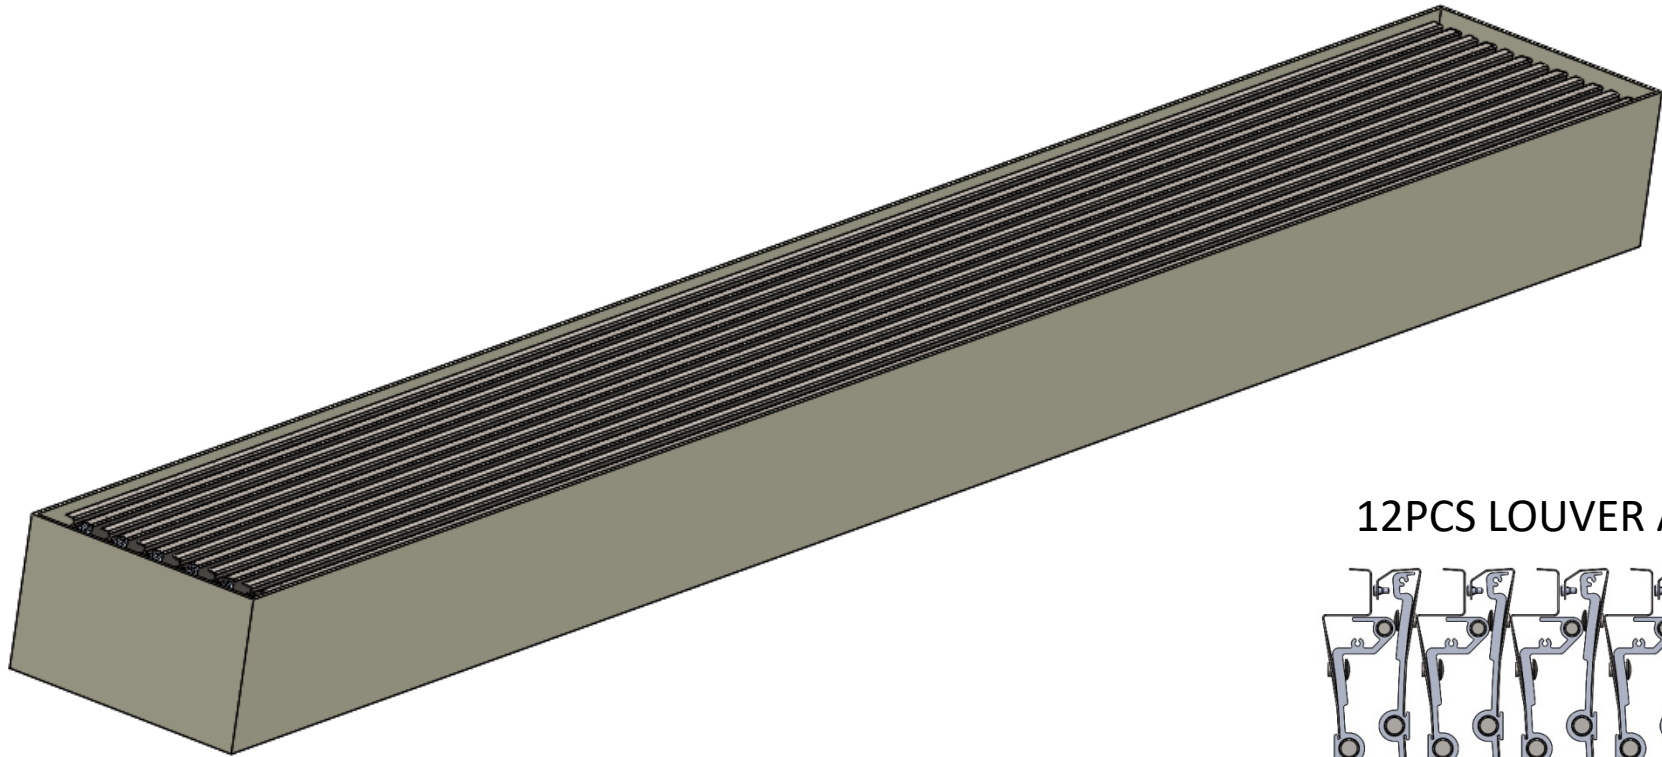

POST P02(2Pcs)

BEAM B01(1Pc)

LOUVER MOUNT M02(2Pcs)

LOUVER MOUNT M01(2Pcs)

GUTTER G04(2Pcs)

Carton 3

Overall size:116.875\*15\*8.25''(296.86\*38.1\*20.96CM)

12PCS LOUVER ASSEMBLY