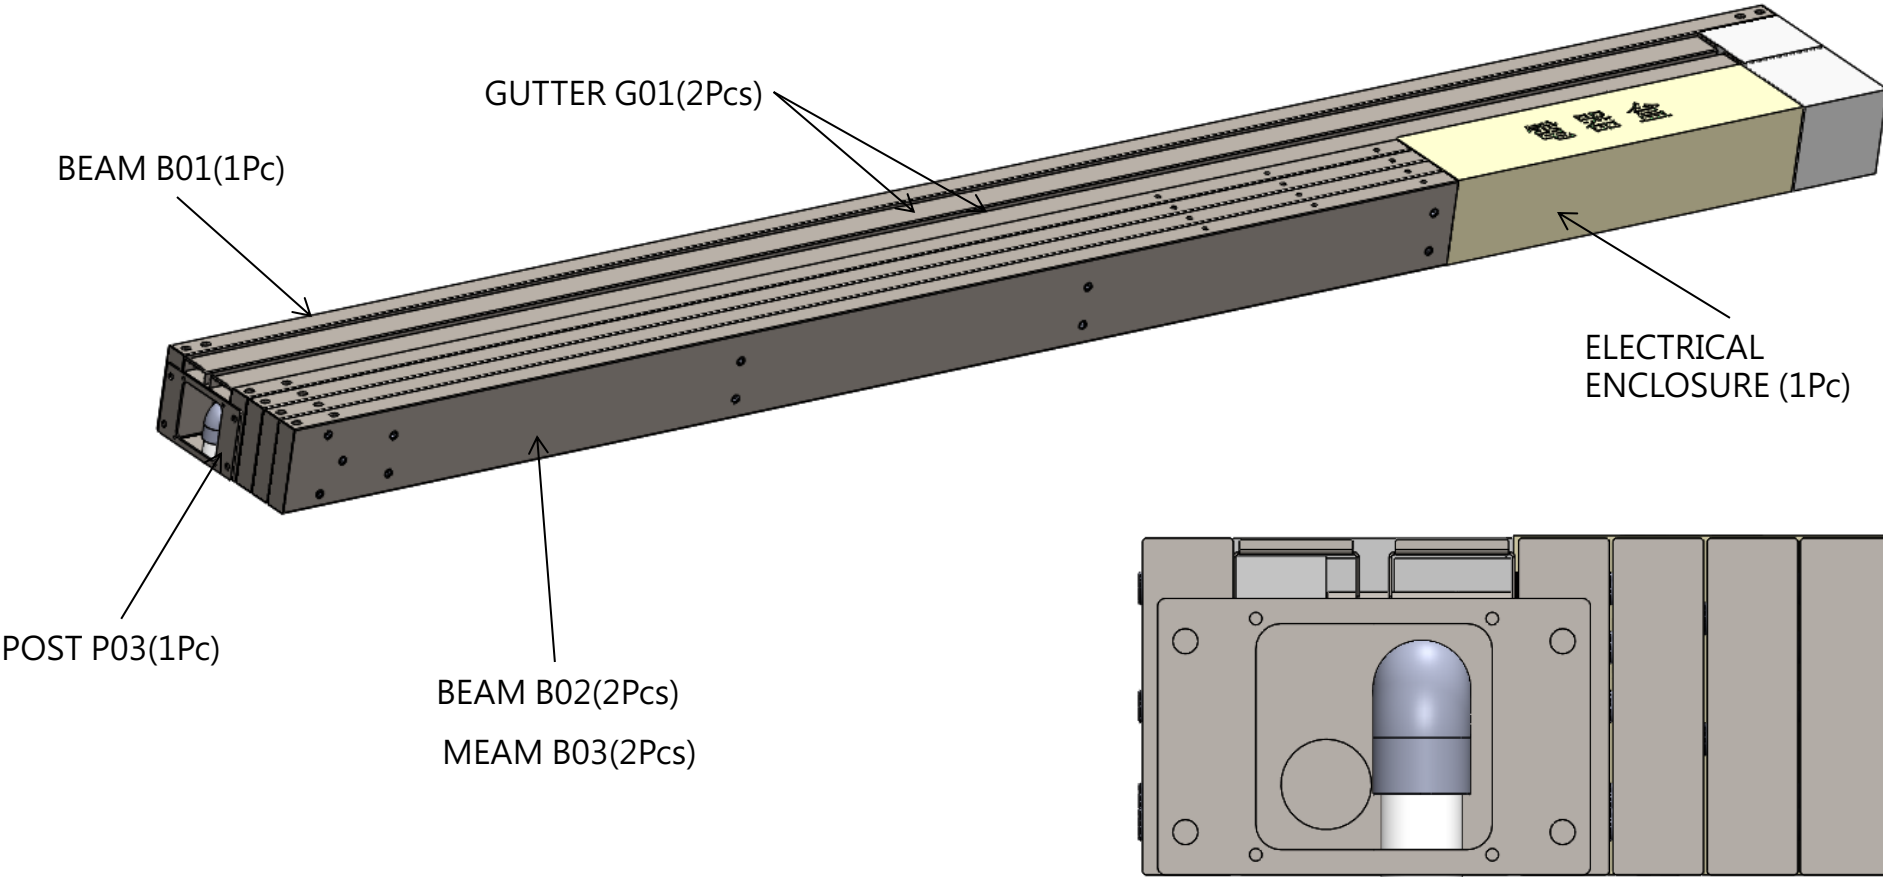

Carton 1

Overall size:117.125x12.8x6.125''(297.50x32.5x15.56cm)

# Carton 1

Carton 2

Overall size:117.125x17.25x6.125''(297.50x43.815x15.56cm)

POST P02(2Pcs)

BEAM B01(1Pc)

LOUVER MOUNT M02(2Pcs)

LOUVER MOUNT M01(2Pcs)

GUTTER G04(2Pcs)

Carton 3

Overall size:116.875\*15\*8.25''(296.86\*38.1\*20.96CM)

12PCS LOUVER ASSEMBLY