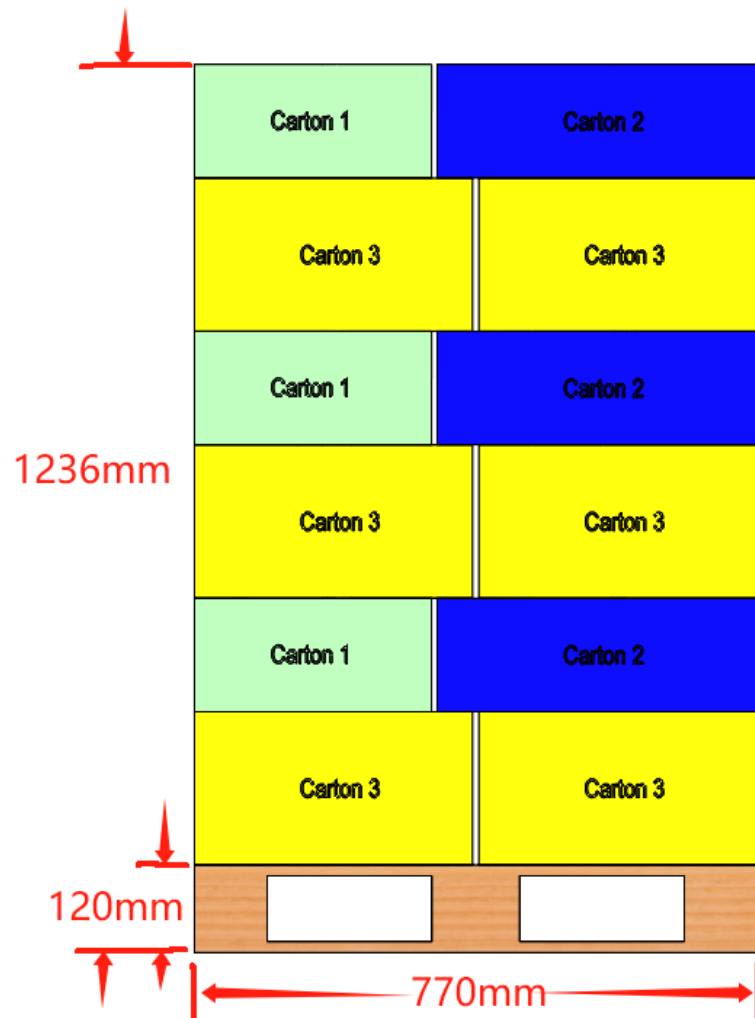

Carton 1

Overall size:117.125x12.8x6.125''(297.50x32.5x15.56cm)

# Carton 1

Carton 2

Overall size:117.125x17.25x6.125''(297.50x43.815x15.56cm)

POST P02(2Pcs)

BEAM B01(1Pc)

LOUVER MOUNT M02(2Pcs)

LOUVER MOUNT M01(2Pcs)

GUTTER G04(2Pcs)

Carton 3

Overall size:116.875\*15\*8.25''(296.86\*38.1\*20.96CM)

12PCS LOUVER ASSEMBLY

4 cartons/set (frame:2 cartons, louver:2 cartons)  
3 sets/pallet  
23 pallets/40HQ  
69 sets/Container  
Gross weight:20.13T