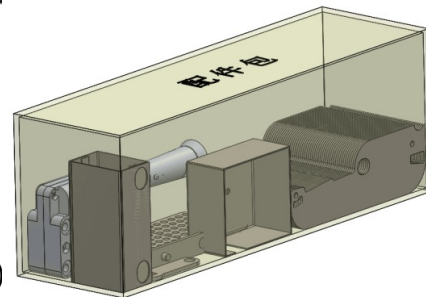

# Carton 2

H101202 (3Pcs)

LOUVER TIE STRAP F02(4Pcs)

FLAT BAR F01(4Pcs)

SPLICE BRACKET J1 (2Pcs)

POST P01(1Pc)

GUTTER G03(2Pcs)

ACC (1Pc)

POST P02(2Pcs)

BEAM B01(1Pc)

LOUVER MOUNT M02(2Pcs)

LOUVER MOUNT M01(2Pcs)

GUTTER G04(2Pcs)

Carton 3

Overall size:116.875\*15\*8.25''(296.86\*38.1\*20.96CM)

12PCS LOUVER ASSEMBLY