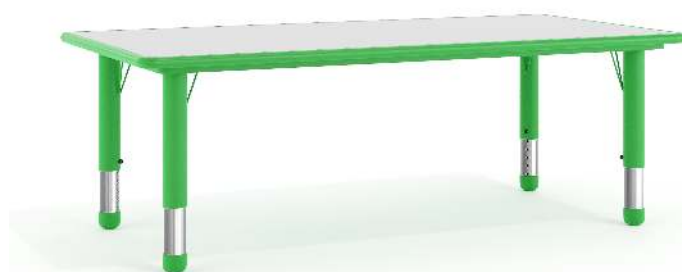

# FLASH FURNITURE

a Ubique Group brand

CLASSROOM

WREN ADJUSTABLE HEIGHT KIDS  
ACTIVITY TABLE, GREEN/GRAY  
PLASTIC, 23.6"W X 47.25"L,  
RECTANGULAR, TABLE ONLY

## SKU:

YU-YCY-060-RECT-TBL-GREEN-GG

## UPC:

847254077521

- **PERFECT FOR MULTI-USE SPACES:** Great for classrooms, daycares, or waiting room areas giving a dedicated space for activities
- **HEIGHT ADJUSTABLE TABLE:** Legs easily adjust to multiple height settings, making the table suitable for toddlers and preschoolers
- **SAFE FOR CHILDREN:** Designed with rounded corners and stable construction to minimize risk and support safe play and learning
- **EASY TO ASSEMBLE AND MAINTAIN:** Assembles quickly with included instructions and wipes clean with a water-based cleaner
- **HOME OR SCHOOL USE:** Measures 23.6" W x 47.25" D x 14.5-23.5" H and is applicable in the home and school environments, making it perfect for classrooms, playrooms, dining rooms, kids bedrooms, and daycares