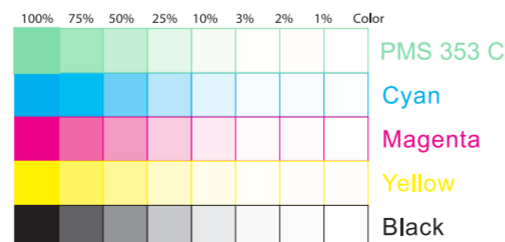

11624 STANDARD POP, SIZE: 5.5" X 7.25"

ingenuity™

SimpleComfort Compact Soothing Swing™ - Cassidy™ 0M-9M

6 speeds with TrueSpeed™
weight-sensing technology

6 velocidades con tecnología de
detección de peso TrueSpeed™

6 vitesses, technologie
de détection du
poids TrueSpeed™

**Seat rotates 180° & swings
3 directions**
El asiento gira 180° y se mece en
3 direcciones
**Le siège pivote à 180° pour un
balancement dans 3 directions**

**10 melodies and sounds
with volume control**
10 Melodías y sonidos de la
naturaleza con control de volumen
**10 Mélodies et sons de la nature
avec réglage du volume**

FRONT

EN SWING

- 2 position seat recline to soothe or engage
- 6 speeds, 10 melodies, 3 nature sounds and white noise
- Soothing vibration unit
- TrueSpeed Technology™ maintains 6 different speeds, even as baby grows
- WhisperQuiet™ – baby won't be disturbed by swing motor
- Timer with 3 settings: 15, 20, and 30 minutes
- Lightweight, compact design with handle and wheels for easy mobility
- Includes USB PowerAdapt™ cord to save batteries (wall adaptor not included)

FR BALANCELLE

- Siège inclinable à 2 positions pour calmer ou stimuler
- 6 vitesses, 10 mélodies, 3 sons de la nature et des bruits blancs
- Dispositif émettant des vibrations apaisantes
- TrueSpeed Technology™ maintient 6 vitesses différentes, même à mesure que bébé grandit
- Technologie WhisperQuiet™ – bébé ne sera pas perturbé par le moteur de balancement
- Minuterie à 3 réglages : 15, 20 et 30 minutes
- Conception légère et compacte avec poignée et roues pour une mobilité aisée
- Inclut un câble USB PowerAdapt™ pour économiser des piles (adaptateur mural non inclus)

PL HUŚTAWKA