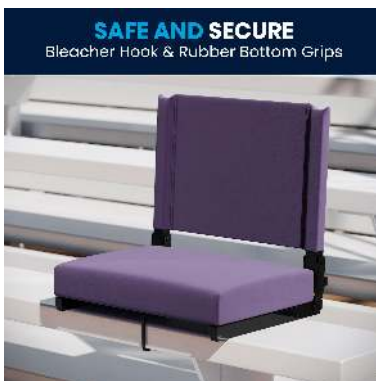

FLASH FURNITURE

a Ubique Group brand

STADIUM CHAIRS

GRANDSTAND COMFORT 500 LB CAPACITY
PADDED STADIUM CHAIRS, FOLDING SEATS
WITH HANDLES, LIGHTWEIGHT & DURABLE,
DARK PURPLE

SKU:

XU-STA-DKPUR-GG

UPC:

889142400301

- **PADDED COMFORT:** Extra-thick cushioning on the seat and backrest keeps you comfortable through hours of sitting, ideal for stadiums, bleachers, outdoor festivals, sports games, tailgates, or even backyard gatherings
- **HEAVY DUTY SUPPORT:** Built with a reinforced frame rated for up to 500 lbs. static weight for worry-free seating
- **LIGHTWEIGHT AND PORTABLE:** Weighs just a few pounds with an integrated carrying handle for grab-and-go convenience to any event
- **STABILITY YOU CAN TRUST:** Bleacher hook and rubber non-slip bottom grips keep your seat securely in place on bleachers, benches, or flat surfaces.
- **NO ASSEMBLY REQUIRED:** Measures 18"W x 14"D x 18"H when open and 18"W x 15.5"D x 6"H when folded for compact storage after use, and no assembly is required

VARIATIONS: