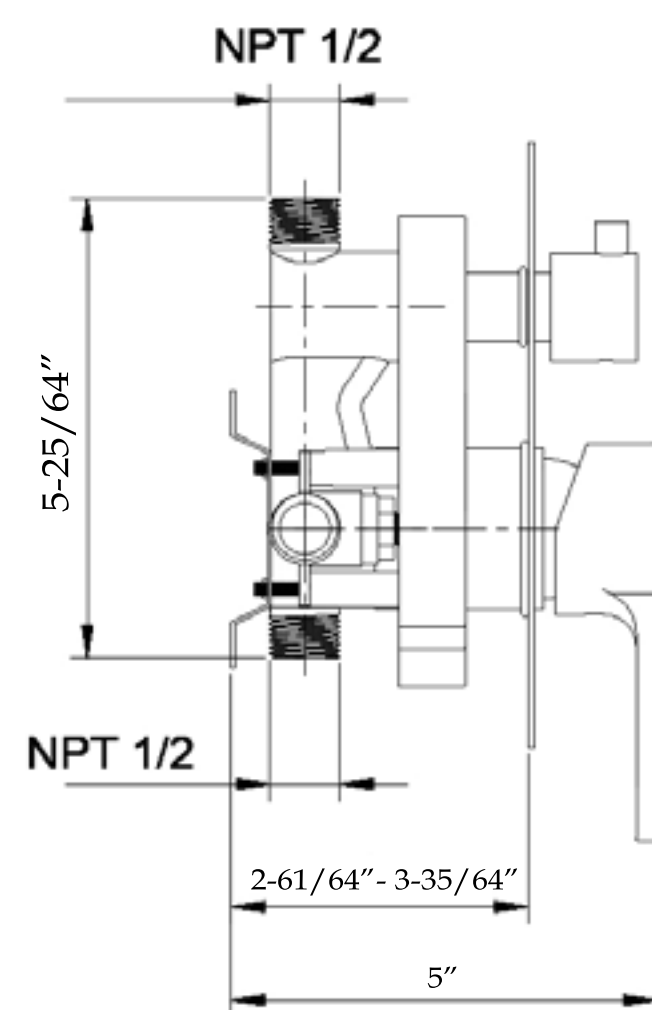

FSHA588X

HARMONY

RAINFALL SHOWER SET WITH ROUND SHOWERHEAD, ROUND VALVE, AND WAND HANDSHOWER

FRONT VIEW

SIDE VIEW

TOP VIEW

FRONT VIEW

SIDE VIEW

SIDE VIEW

SIDE VIEW

FRONT VIEW

SIDE VIEW

BACK VIEW

FRONT VIEW

SIDE VIEW

CT03Y