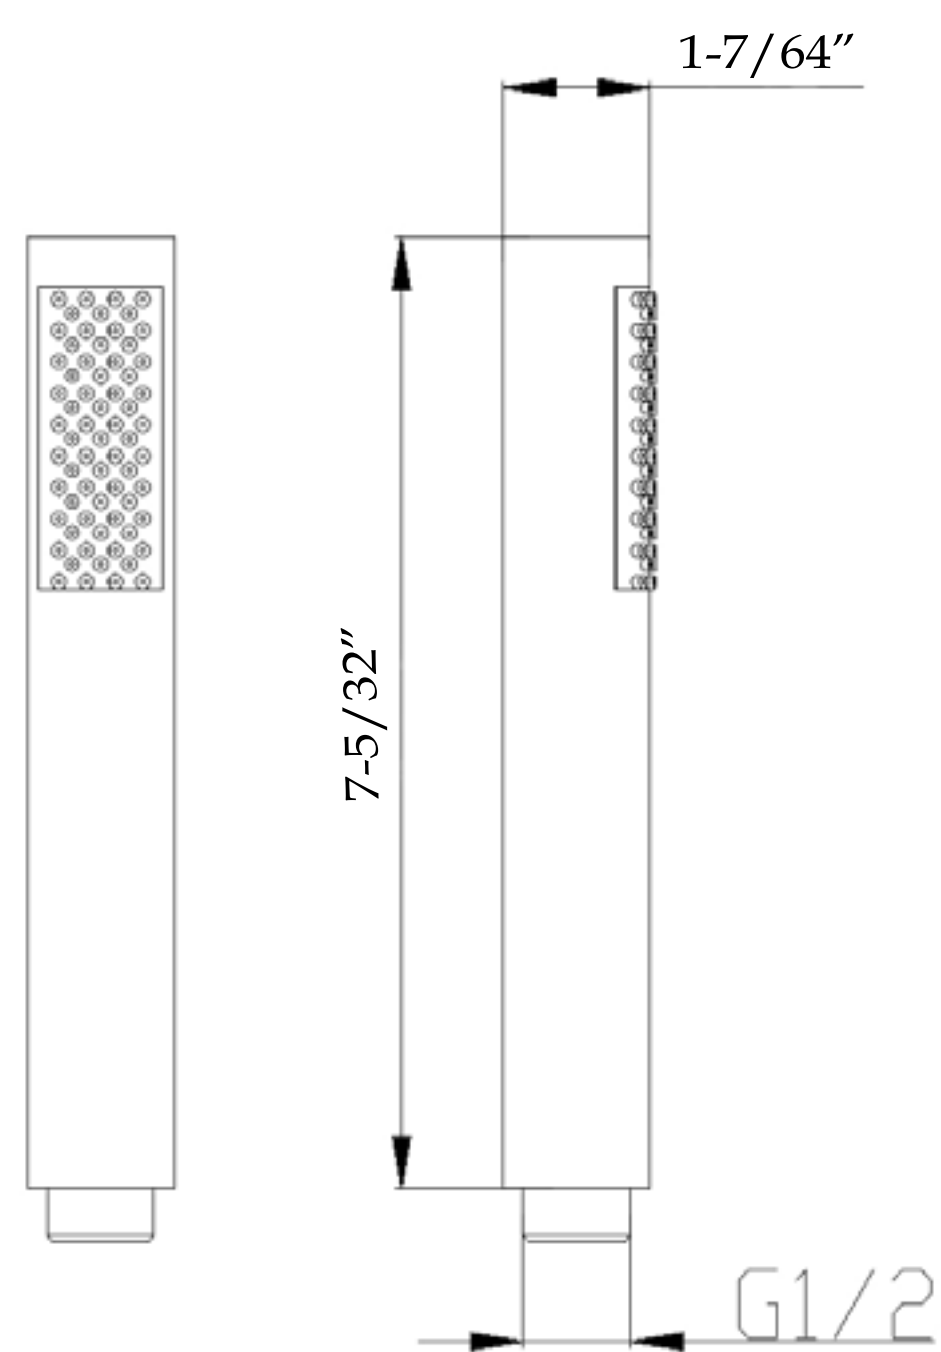

FSHA588X

HARMONY

RAINFALL SHOWER SET WITH ROUND SHOWERHEAD, ROUND VALVE, AND WAND HANDSHOWER

FRONT VIEW

SIDE VIEW

TOP VIEW

FRONT VIEW

SIDE VIEW

SIDE VIEW

SIDE VIEW

FRONT VIEW

SIDE VIEW

BACK VIEW

FRONT VIEW

SIDE VIEW

CT03Y