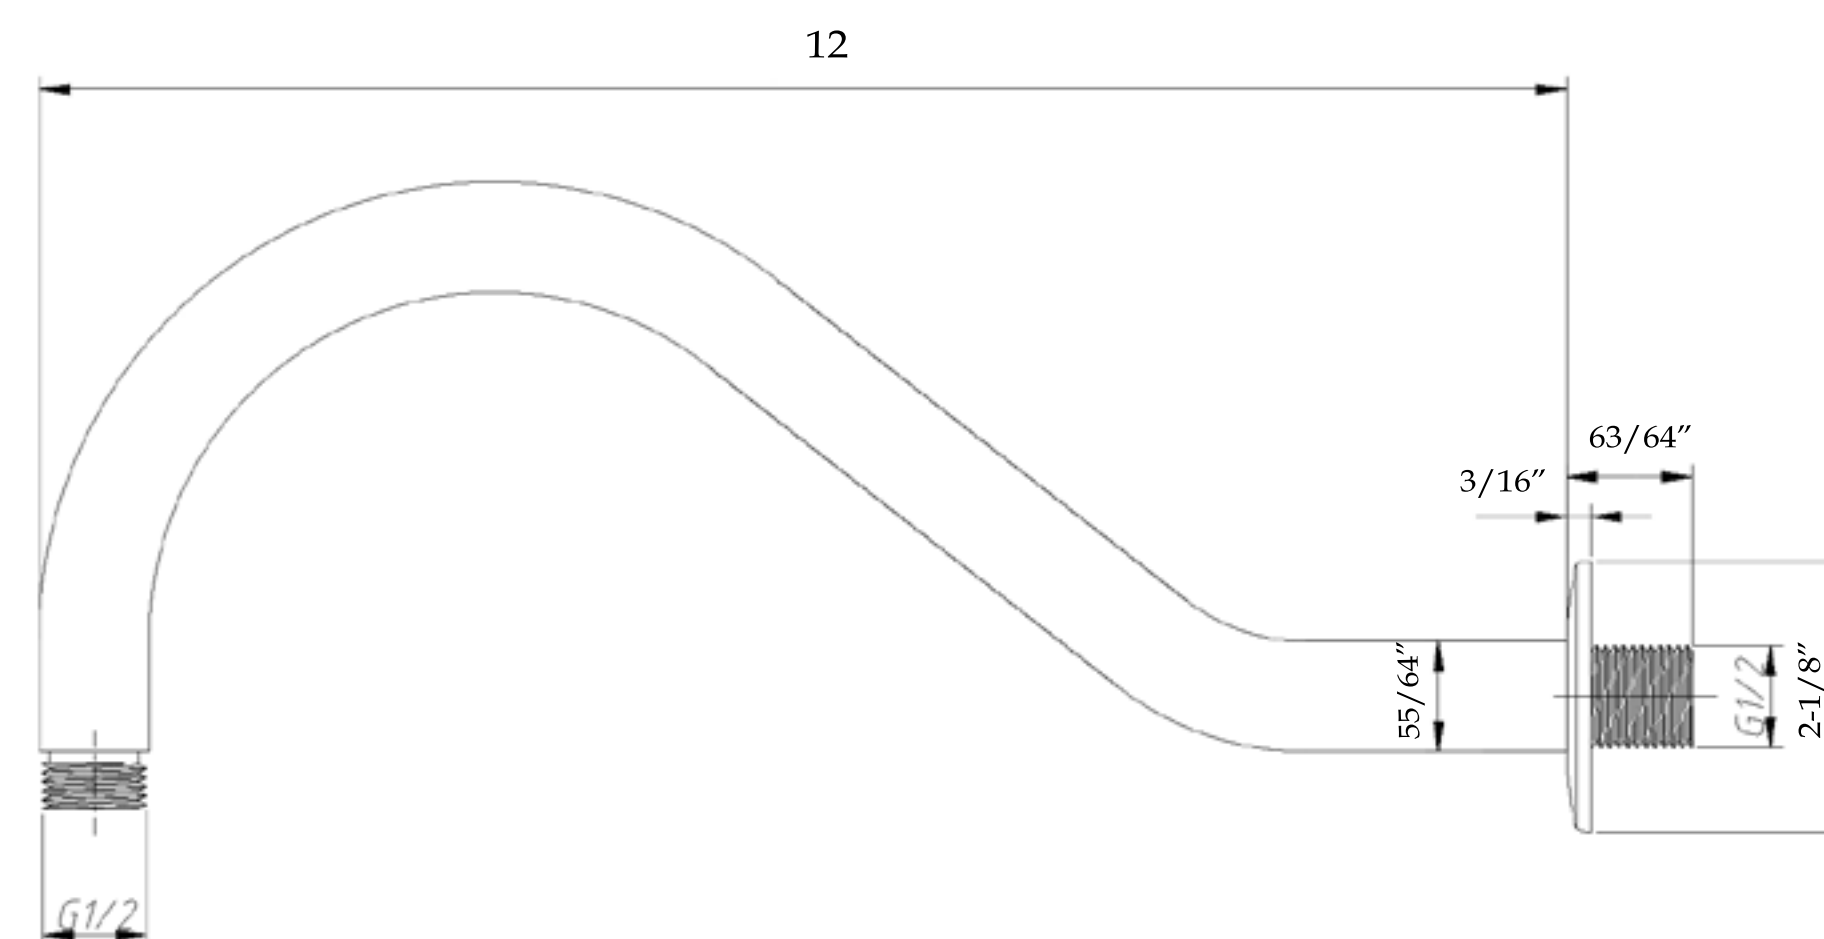

FSHA588X

HARMONY

RAINFALL SHOWER SET WITH ROUND SHOWERHEAD, ROUND VALVE, AND WAND HANDSHOWER

FRONT VIEW

SIDE VIEW

TOP VIEW

FRONT VIEW

SIDE VIEW

SIDE VIEW

SIDE VIEW

FRONT VIEW

SIDE VIEW

BACK VIEW

FRONT VIEW

SIDE VIEW

CT03Y