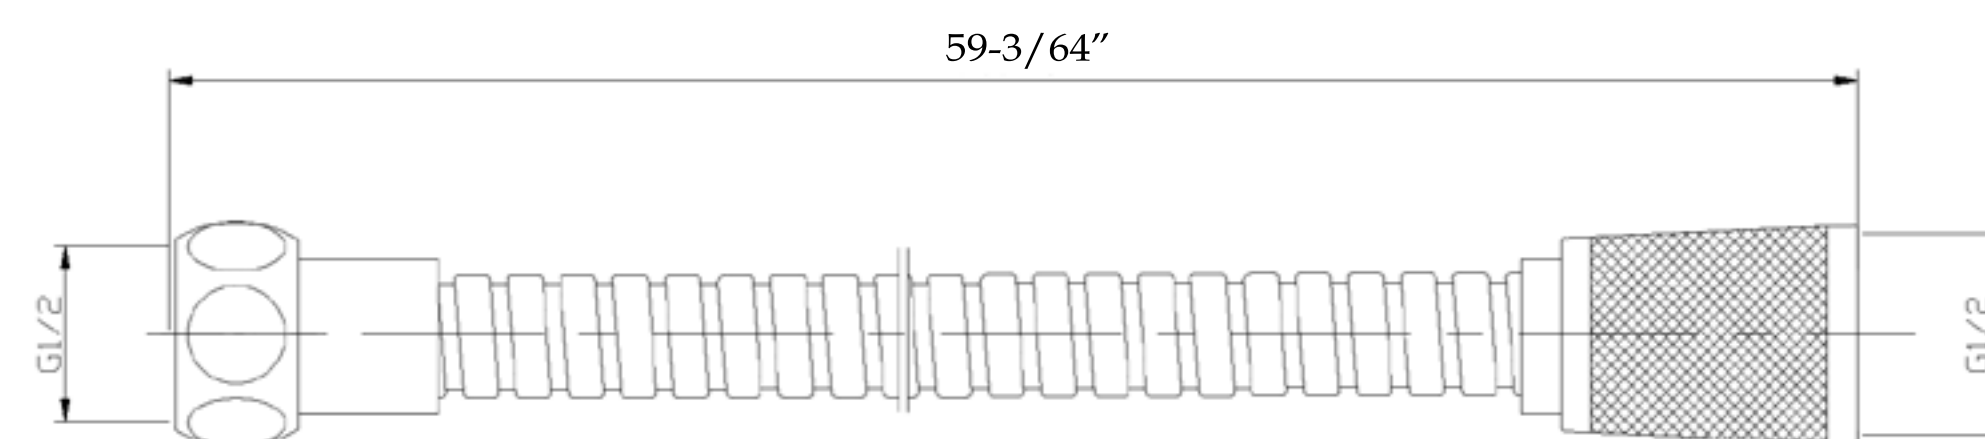

FSHA588X

HARMONY

RAINFALL SHOWER SET WITH ROUND SHOWERHEAD, ROUND VALVE, AND WAND HANDSHOWER

FRONT VIEW

SIDE VIEW

TOP VIEW

FRONT VIEW

SIDE VIEW

SIDE VIEW

SIDE VIEW

FRONT VIEW

SIDE VIEW

BACK VIEW

FRONT VIEW

SIDE VIEW

CT03Y