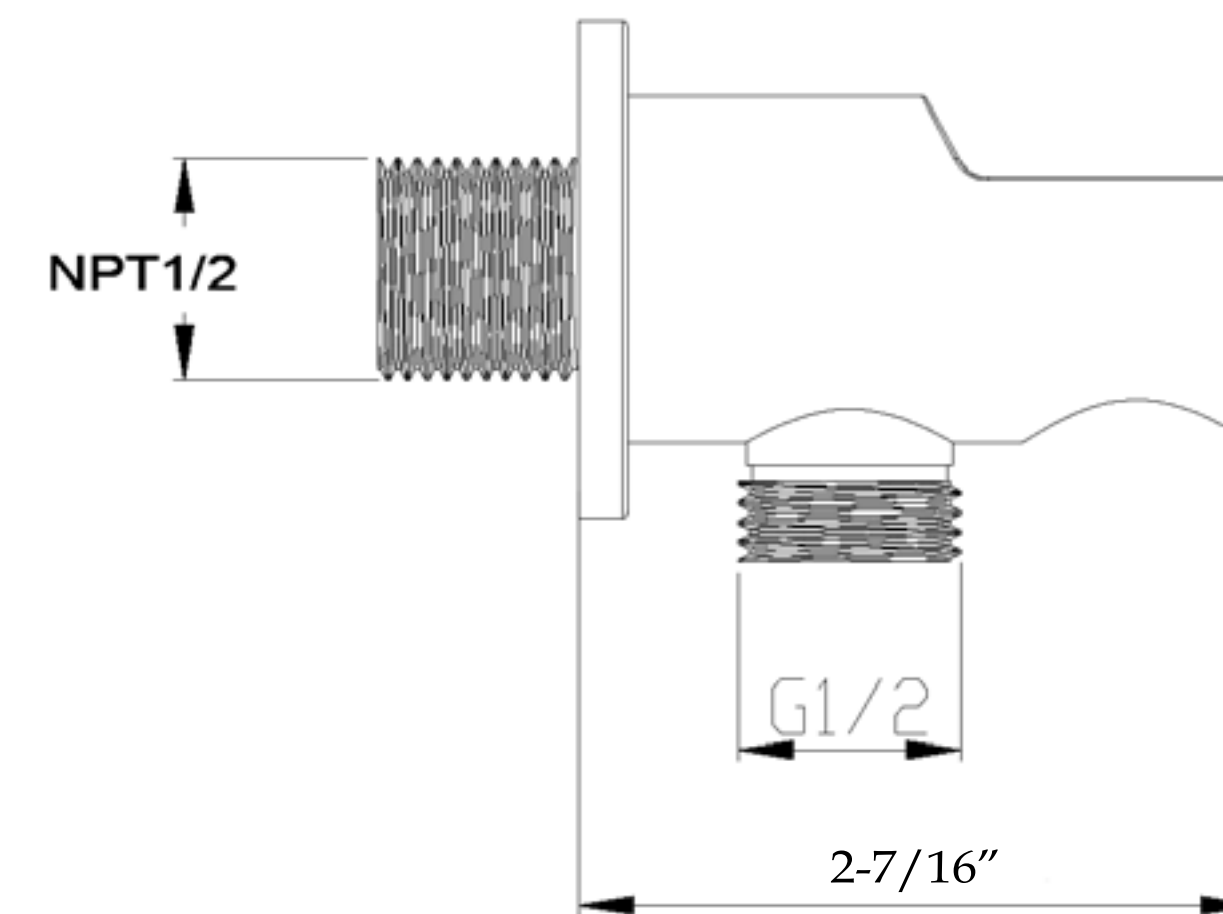

FSHA588X

HARMONY

RAINFALL SHOWER SET WITH ROUND SHOWERHEAD, ROUND VALVE, AND WAND HANDSHOWER

FRONT VIEW

SIDE VIEW

TOP VIEW

FRONT VIEW

SIDE VIEW

SIDE VIEW

SIDE VIEW

FRONT VIEW

SIDE VIEW

BACK VIEW

FRONT VIEW

SIDE VIEW

CT03Y