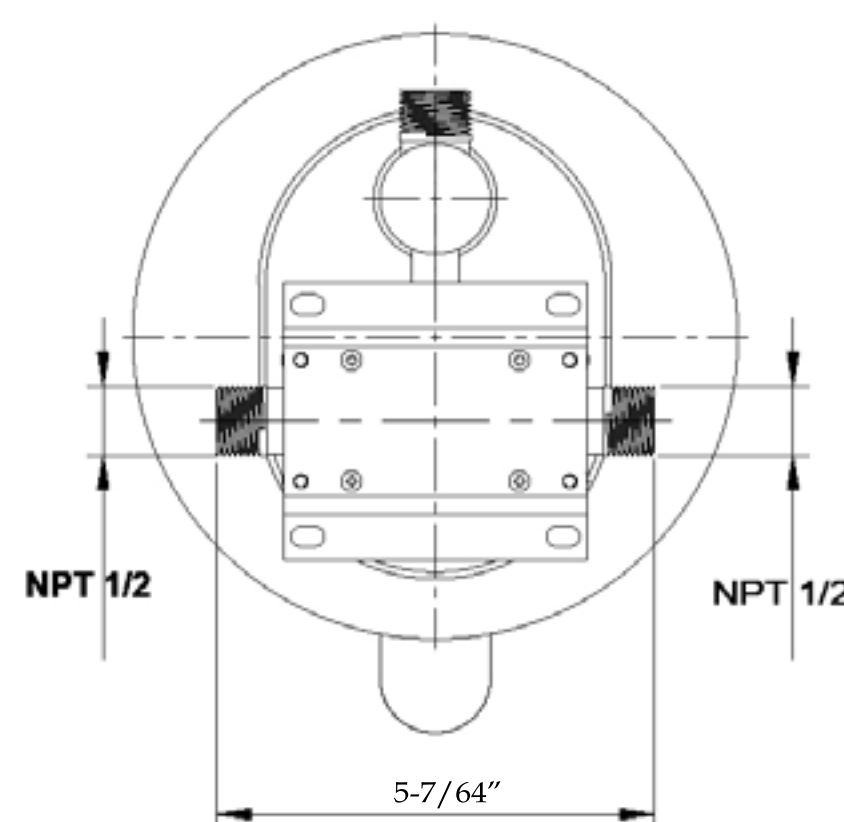

FSHA588X

HARMONY

RAINFALL SHOWER SET WITH ROUND SHOWERHEAD, ROUND VALVE, AND WAND HANDSHOWER

FRONT VIEW

SIDE VIEW

TOP VIEW

FRONT VIEW

SIDE VIEW

SIDE VIEW

SIDE VIEW

FRONT VIEW

SIDE VIEW

BACK VIEW

FRONT VIEW

SIDE VIEW

CT03Y