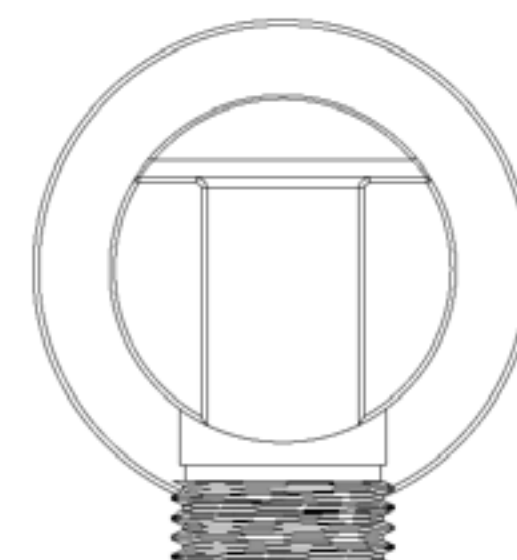

FSHA588X

HARMONY

RAINFALL SHOWER SET WITH ROUND SHOWERHEAD, ROUND VALVE, AND WAND HANDSHOWER

FRONT VIEW

SIDE VIEW

TOP VIEW

FRONT VIEW

SIDE VIEW

SIDE VIEW

SIDE VIEW

FRONT VIEW

SIDE VIEW

BACK VIEW

FRONT VIEW

SIDE VIEW

CT03Y