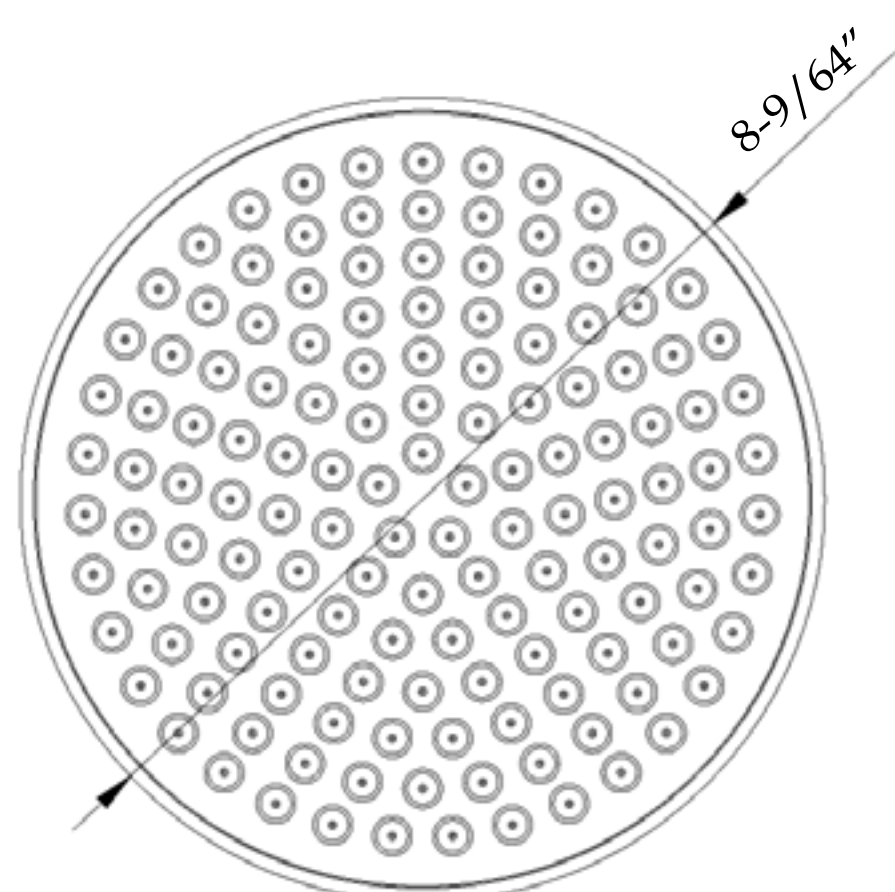

FSHA588X

HARMONY

RAINFALL SHOWER SET WITH ROUND SHOWERHEAD, ROUND VALVE, AND WAND HANDSHOWER

FRONT VIEW

SIDE VIEW

TOP VIEW

FRONT VIEW

SIDE VIEW

SIDE VIEW

SIDE VIEW

FRONT VIEW

SIDE VIEW

BACK VIEW

FRONT VIEW

SIDE VIEW

CT03Y