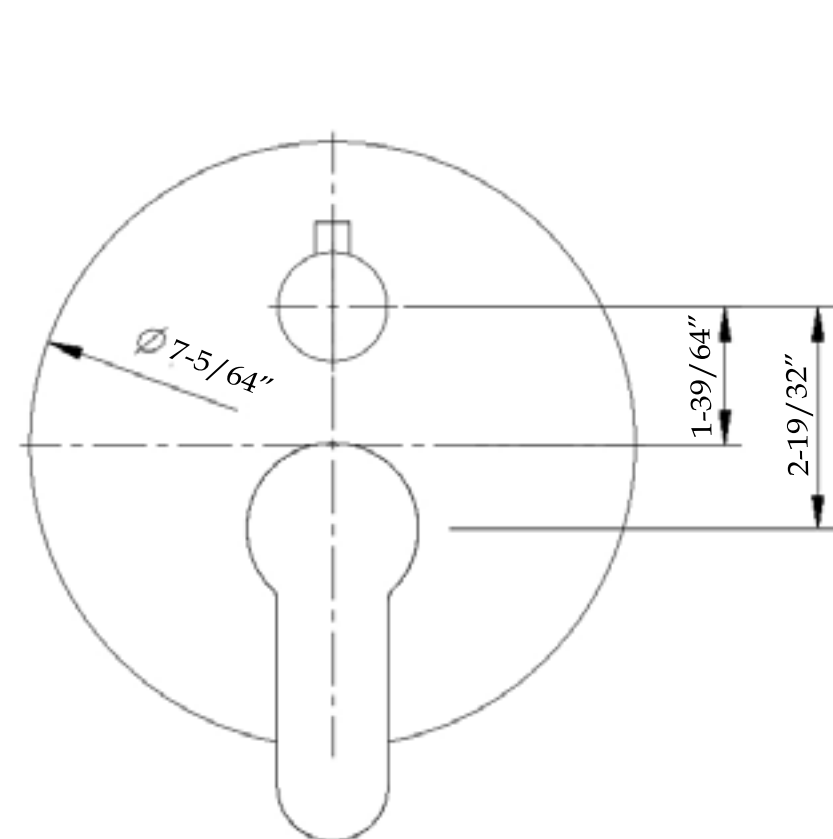

FSHA588X

HARMONY

RAINFALL SHOWER SET WITH ROUND SHOWERHEAD, ROUND VALVE, AND WAND HANDSHOWER

FRONT VIEW

SIDE VIEW

TOP VIEW

FRONT VIEW

SIDE VIEW

SIDE VIEW

SIDE VIEW

FRONT VIEW

SIDE VIEW

BACK VIEW

FRONT VIEW

SIDE VIEW

CT03Y