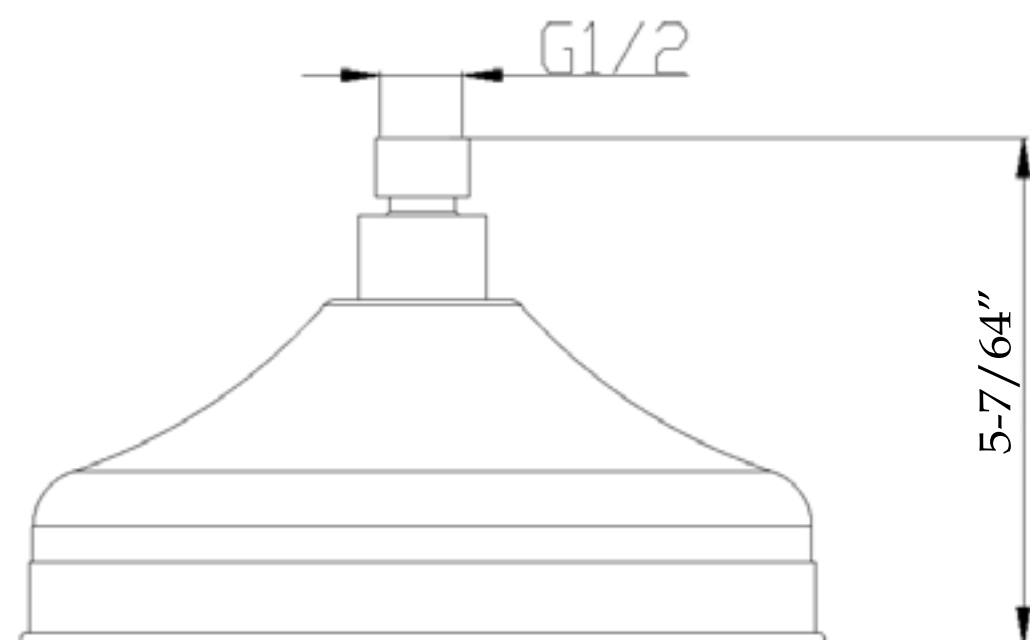

FSHA588X

HARMONY

RAINFALL SHOWER SET WITH ROUND SHOWERHEAD, ROUND VALVE, AND WAND HANDSHOWER

FRONT VIEW

SIDE VIEW

TOP VIEW

FRONT VIEW

SIDE VIEW

SIDE VIEW

SIDE VIEW

FRONT VIEW

SIDE VIEW

BACK VIEW

FRONT VIEW

SIDE VIEW

CT03Y