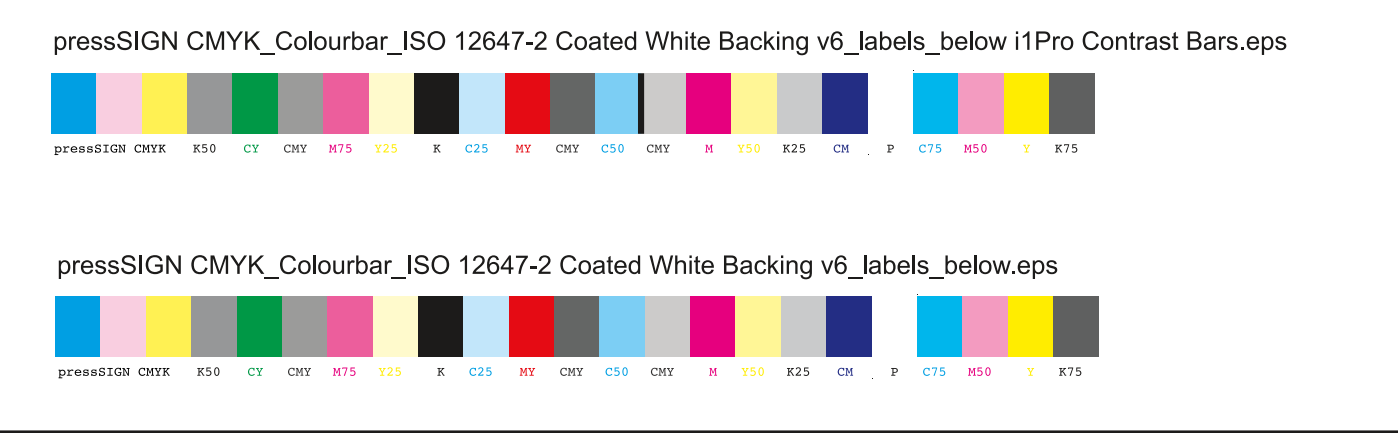

kids2™ File Name: 17426_7L_PL100925 Brand: baby einstein Category: SO Product Name: On-the-Go Sea Dreams Soother™ Package Designer: Chelsea Alford Product Manager: Enter Name Engineer: Enter Name Languages: Languages on Package 3/7 Dimensions: see die line

There are two color bars on this proof and in the art file. One to be used with X-rite I1 Pro Spectrophotometer. The other can be used with most other spectrophotometers. Printers must repeat one of the two color bars all the way across the width (grasper edge) of the press sheets on sample runs and production runs. Failure to comply will result in the remaking of film and/or plates at your cost. 数码稿以及设计文件包含了两种色带。一种适用于X-rite (爱色丽) I1 Pro 分光光度计，另一种适用于其它大部分的分光光度计。在打样或者批量生产时，印刷厂必须选择其中一种色带并重复添加直到覆盖整张纸的宽度(切口边)。没有按照上述要求而导致重新出菲林、出版的费用将由印刷厂承担。