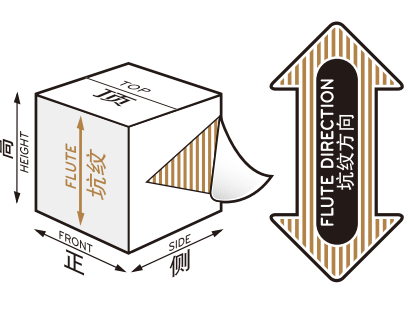

kids2™ File Name: 17426_7L_PL100925 Brand: baby einstein Category: SO Product Name: On-the-Go Sea Dreams Soother™ Package Designer: Chelsea Alford Product Manager: Enter Name Engineer: Enter Name Languages: Languages on Package 3/7 Dimensions: see die line

There are two color bars on this proof and in the art file. One to be used with X-rite I1 Pro Spectrophotometer. The other can be used with most other spectrophotometers. Printers must repeat one of the two color bars all the way across the width (grasper edge) of the press sheets on sample runs and production runs. Failure to comply will result in the remaking of film and/or plates at your cost. 数码稿以及设计文件包含了两种色带。一种适用于X-rite (爱色丽) I1 Pro 分光光度计，另一种适用于其它大部分的分光光度计。在打样或者批量生产时，印刷厂必须选择其中一种色带并重复添加直到覆盖整张纸的宽度(切口边)。没有按照上述要求而导致重新出菲林、出版的费用将由印刷厂承担。