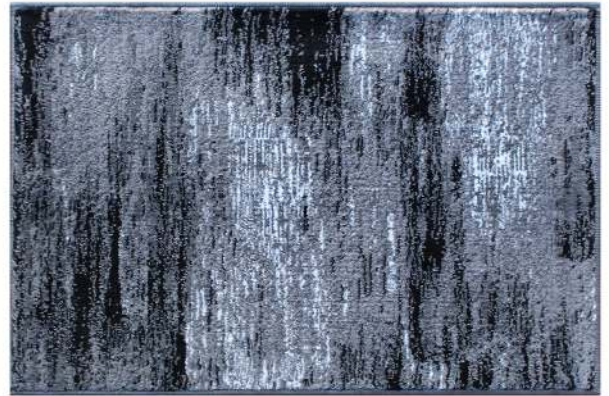

## GEOMETRIC RUGS

RYLAN COLLECTION 2' X 3' GRAY ABSTRACT  
SCRAPED AREA RUG - OLEFIN RUG WITH  
JUTE BACKING - LIVING ROOM, BEDROOM,  
& ENTRYWAY

### SKU:

ACD-RGTRZ863-23-GY-GG

### UPC:

840196360379

- 2' x 3' Multipurpose abstract style area rug for living rooms, family rooms, entryways, or bedrooms
- CUTTING EDGE DESIGN: Scraped look abstract pattern in shades of gray with jute backing
- USER FRIENDLY: Olefin fibers are colorfast, water and stain resistant, and offer an ultra-soft underfoot sensation for kids and pets
- USE AND CARE: Remove dirt with regular vacuuming without the beater brush; Spot clean stains with a solution of water and a mild detergent solution
- PRODUCT MEASUREMENTS: Overall Size: 2' X 3'; No Assembly Required

### VARIATIONS:

Blue

Grey

Orange

Red

Purple