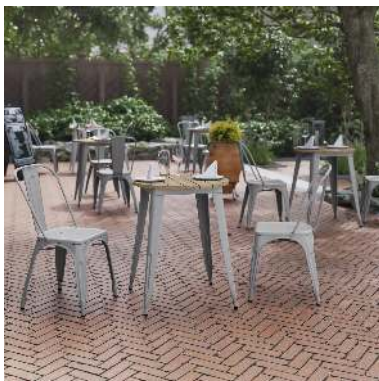

Brown Top   Black Top   Brown Top   Brown Top