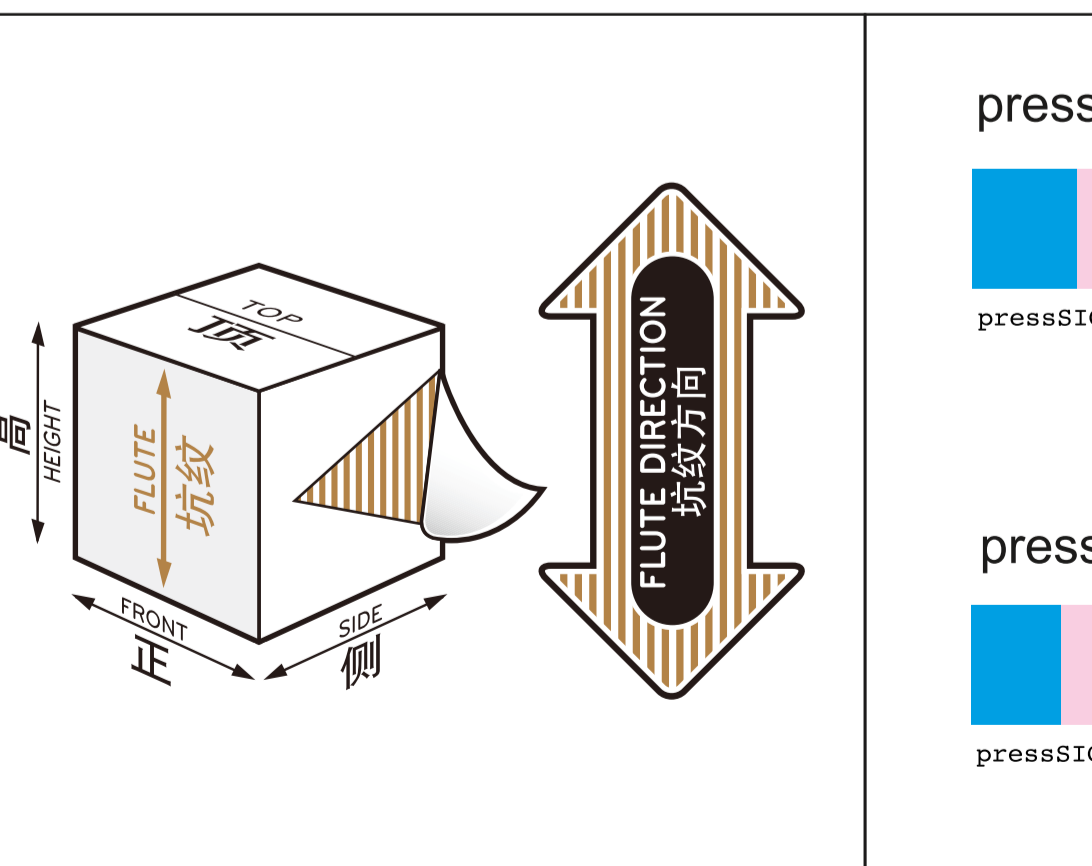

18M-50lbs (23 kg)

ingenuitybaby.com

18M-50lbs (23 kg)

ingenuitybaby.com

18M-50lbs (23 kg)

ingenuitybaby.com

18M-50lbs (23 kg)

ingenuitybaby.com

kids2™

File Name: 17137_12L_PL010826

Brand: Ingenuity

Category: Potty

Product Name: My Size Potty Pro™

Package Designer: Patrick Rice

Product Manager: Enter Name

Engineer: Enter Name

Languages: Languages on Package 3/12

Dimensions: 13.78 W x 15.35 H x 6 D (INCH)

Pressing Prints
PMS 353 C plus CMYK
L*81.64 a*-39.47 b*14.56

100%	75%	50%	25%	10%	3%	2%	1%	Color
								PMS 353 C
								Cyan
								Magenta
								Yellow
								Black