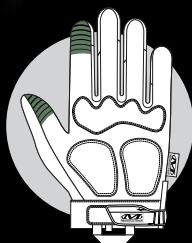

## TACTICAL HAND PROTECTION

The M-Pact<sup>®</sup> Wolf Grey provides law enforcement and special forces with tactical hand protection fit for urban environments. Impact-absorbing thermoplastic rubber (TPR) delivers flexible protection in the field against impact injuries and skin abrasions. Our patented Impact Guard<sup>™</sup> frees the index finger for smooth trigger guard entry and mobility during hard-charging operations. The dual-layer internal fingertip construction reinforces your thumb and index finger to provide improved abrasion resistance. D30<sup>®</sup> palm padding reacts on impact when you're fully engaged so you can maintain your focus.

### KNUCKLE GUARD

Impact Guard<sup>™</sup> frees the index finger and molded thermoplastic rubber (TPR) disperses impact and skin abrasions.

### REINFORCED FINGERTIPS

Dual-layer internal fingertip construction reinforces the index finger and thumb.