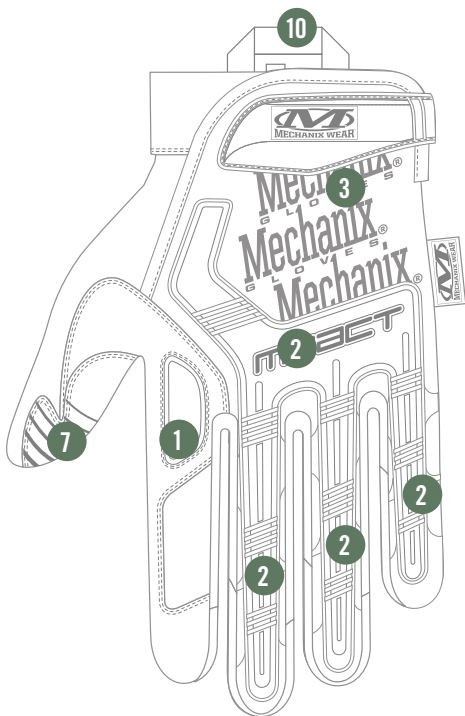

WOLF GREY M-PACT™

AVAILABLE COLORS

MPT-55 COVERT	MPT-72 COYOTE	MPT-77 WOODLAND	MPT-78 MULTICAM	MPT-88 WOLF GREY

XXXS	XXS	XS	S	M	L	XL	XXL	XXXL
05	06	07	08	09	10	11	12	13

FEATURES

1. Impact Guard™ protects first knuckle with EVA foam padding.
2. Thermoplastic rubber (TPR) knuckle guard and finger guards protect against impact.
3. Form-fitting Wolf Grey TrekDry® material helps keep hands cool and comfortable.
4. Thermoplastic rubber (TPR) closure with hook and loop provides a secure fit.
5. Armortex® palm reinforcement panel.
6. Dual-layer internal fingertip reinforcement provides added durability.
7. Embossed and textured index finger and thumb provides grip.
8. D30® palm padding absorbs and dissipates high-impact energy through the palm.
9. Durable synthetic leather palm.
10. Nylon pull loop.

CERTIFICATIONS

INTENDED USES

- Military
- Law Enforcement
- Shooting Sports
- Maintenance Repair Operations

FURTHER INFORMATION AVAILABLE AT:

Ref: M-Pact® Wolf Grey

USA
1-800-222-4296
CANADA
1-877-278-5822

Mechanix Wear, Inc.
28525 Witherspoon Parkway
Valencia CA 91355
www.mechanix.com

Product is imported