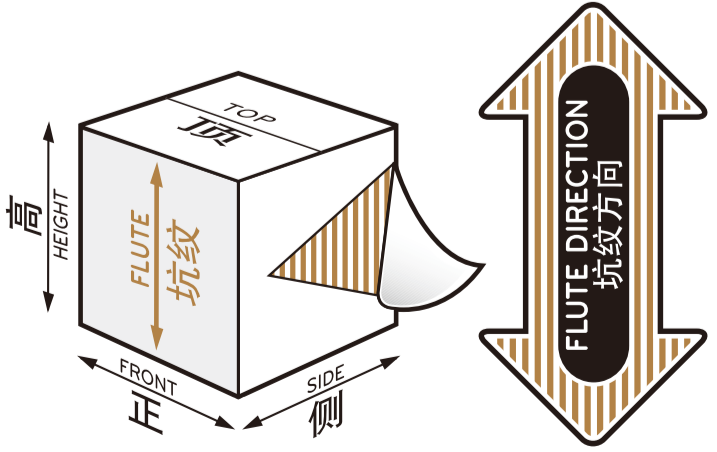

kids2™

File Name: 27054_3L_PL010725.ai
Brand: Ingenuity
Category: Gate
Product Name: The Stairway 42W Series
Package Designer: Patrick Rice
Product Manager: XXXXXXXX
Engineer: XXXXXXXX
Languages: Languages on Package 3L
Dimensions: 23.2W X 27.3H X 2.2D(INCH)

Packaging Prints
PMS 353 C plus CMYK
L*81.64 a*-39.47 b*14.56

100% 75% 50% 25% 0% 3% 2% 1% Color

PMS 353 C
Cyan
Magenta
Yellow
Black