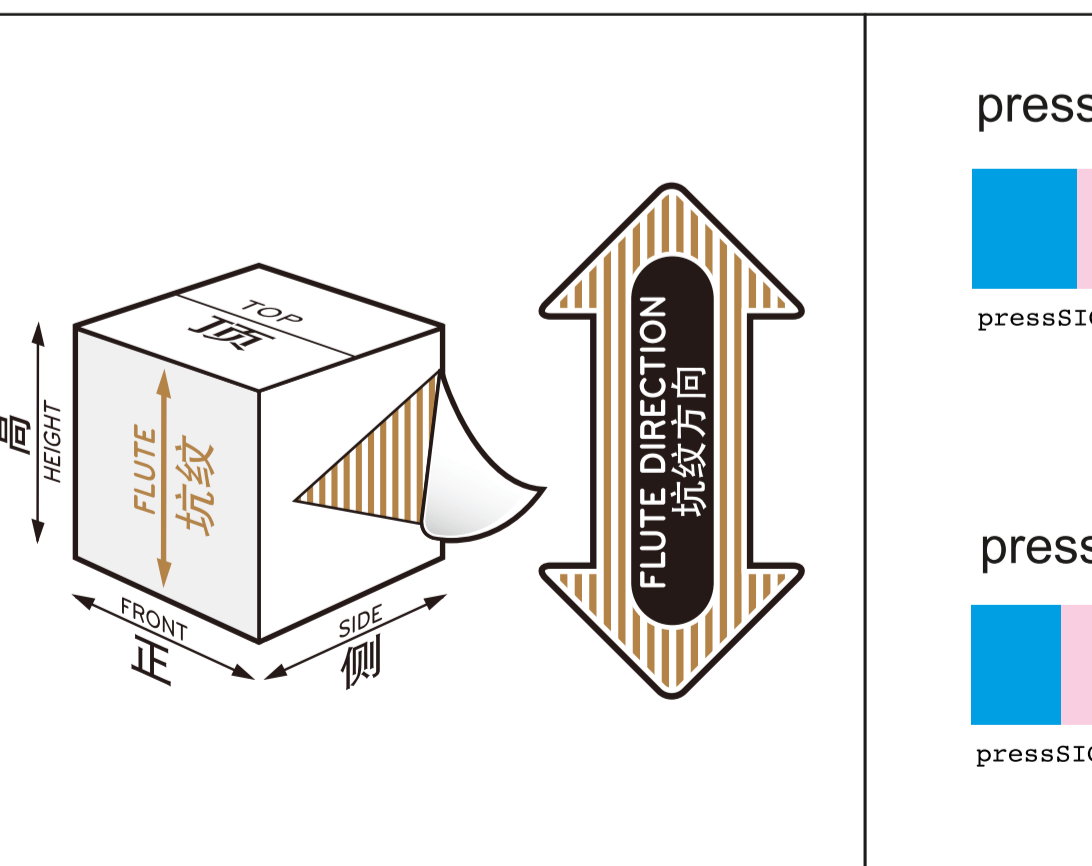

18M-50lbs (23 kg)

ingenuitybaby.com

18M - 50 lbs (23 kg)

ingenuitybaby.com

18M - 50 lbs (23 kg)

ingenuitybaby.com

18M - 50 lbs (23 kg)

ingenuitybaby.com

kids2™

File Name: 17137_12L_AMP_PL010826
Brand: Ingenuity
Category: Potty
Product Name: My Size Potty Pro™
Package Designer: Patrick Rice
Product Manager: Enter Name
Engineer: Enter Name
Languages: Languages on Package 3/12
Dimensions: 13.78 W x 15.35 H x 6 D (INCH)

Packaging Prints
PMS 353 C plus CMYK
L*81.64 a*-39.47 b*14.56

100%	75%	50%	25%	10%	3%	2%	1%	Color
								PMS 353 C
								Cyan
								Magenta
								Yellow
								Black