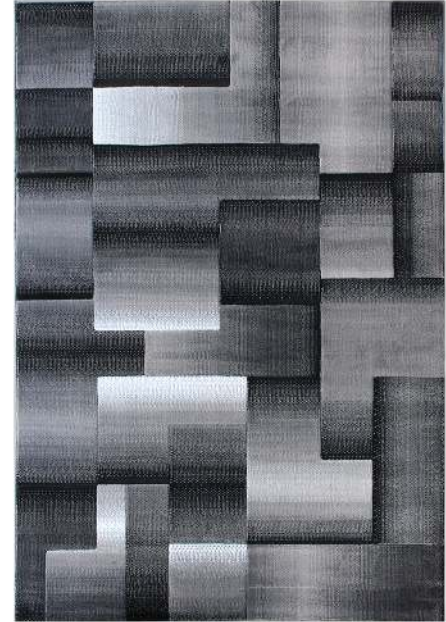

FLASH FURNITURE

a Ubique Group brand

GEOMETRIC RUGS

ELIO COLLECTION 5' X 7' GRAY COLOR
BLOCKED AREA RUG - OLEFIN RUG WITH
JUTE BACKING - ENTRYWAY, LIVING ROOM,
OR BEDROOM

SKU:

ACD-RGTRZ861-57-GY-GG

UPC:

840196360119

- Multipurpose area rug for hallways, living rooms, or bedrooms
- FORWARD THINKING STYLE: Linear geometric color blocked pattern with jute backing
- LONG-LASTING MATERIALS: Olefin fibers are colorfast, water and stain resistant, and offer an ultra-soft underfoot sensation for kids and pets
- USE AND CARE: Remove dirt with regular vacuuming without the beater brush; Spot clean stains with a solution of water and a mild detergent solution
- PRODUCT MEASUREMENTS: Overall Size: 5' X 7'; No Assembly Required

VARIATIONS:

Turquoise

Purple

Blue

Grey

Red

Orange