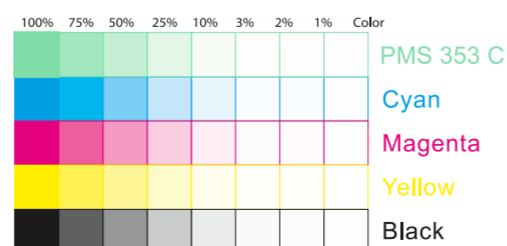

BACK

kids™

File Name: 16697_MEES_STNPOP110422.ai

Brand: Ingenuity

Category: Swing

Product Name: ConvertMe Swing

Package Designer: Nureen B.

Product Manager: XXXXXXXX

Engineer: XXXXXXXX

Languages: Languages on POP 3/6

Dimensions: 5.5"W x 7.25"H

Packaging Prints
PMS 353 C plus CMYK
L*81.64 a*-39.47 b*14.56