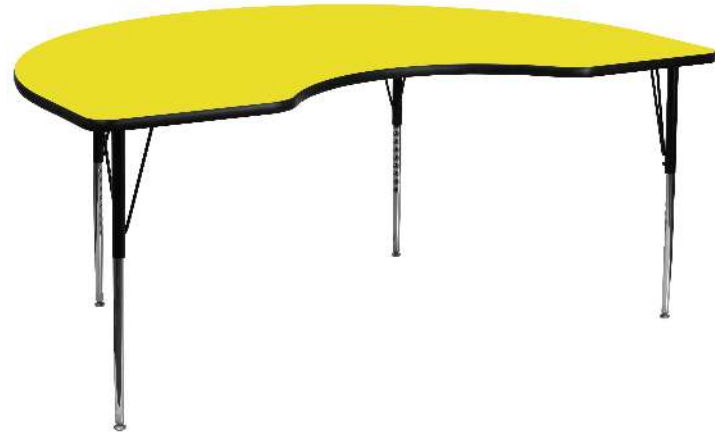

## KIDNEY ACTIVITY TABLES

WREN 48"W X 96"L KIDNEY  
YELLOW HP LAMINATE ACTIVITY  
TABLE - STANDARD HEIGHT  
ADJUSTABLE LEGS

### SKU:

XU-A4896-KIDNY-YEL-H-A-GG

### UPC:

847254024655

PRODUCT MEASUREMENTS: Overall Size: 48"W x 96"D x  
21.25-30.25"H; Ships In Multiple Boxes