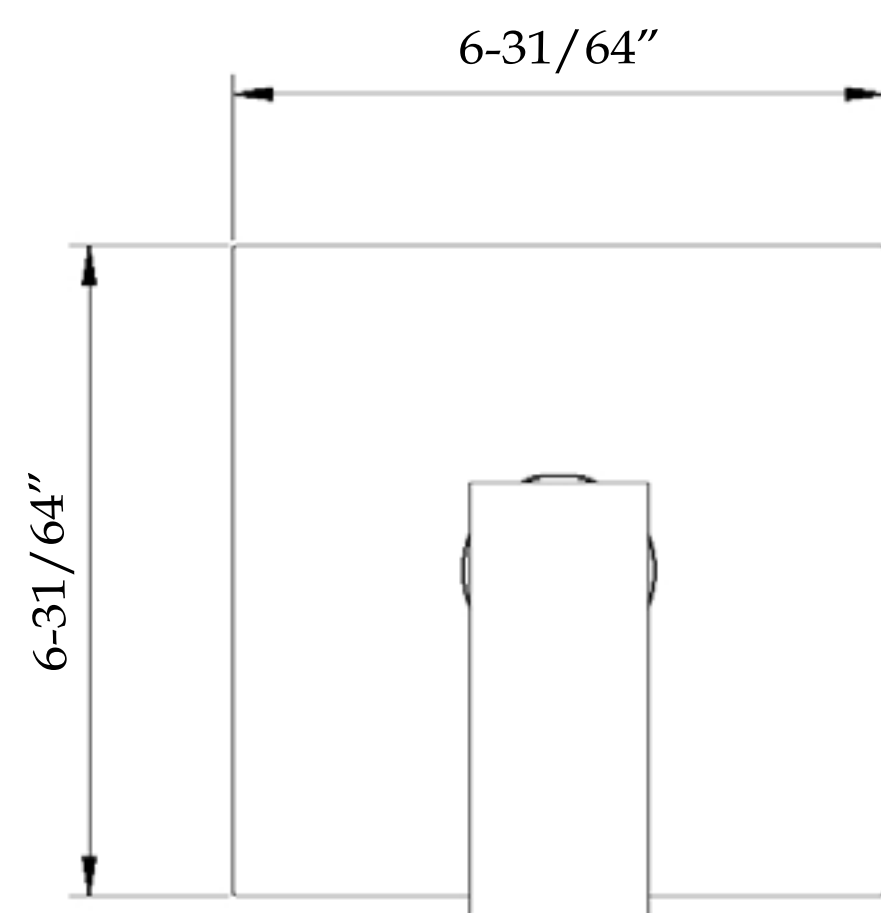

FSCA277X

CASPIAN

RAINFALL SHOWER SET WITH SQUARE SHOWER HEAD AND SQUARE VALVE

FRONT VIEW

SIDE VIEW

SIDE VIEW

FRONT VIEW

SIDE VIEW

CT05F

BACK VIEW

FRONT VIEW