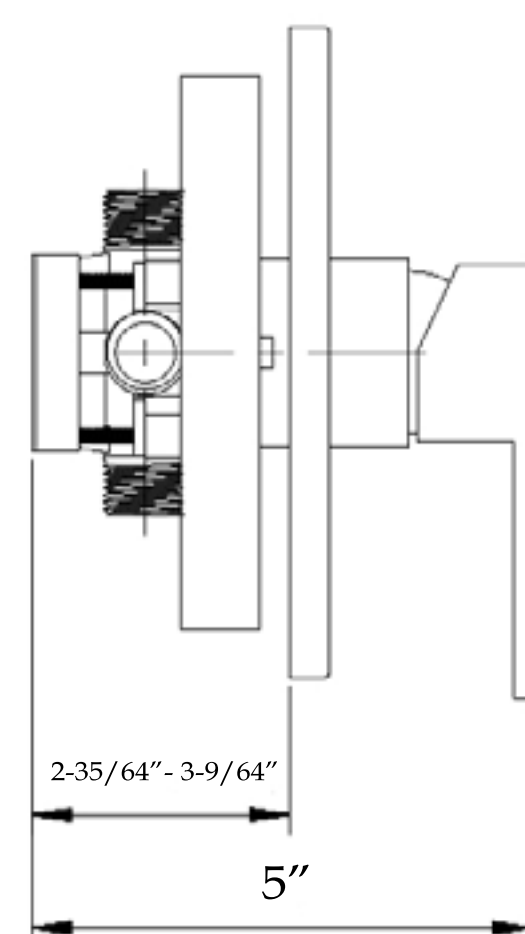

FSCA277X

CASPIAN

RAINFALL SHOWER SET WITH SQUARE SHOWER HEAD AND SQUARE VALVE

FRONT VIEW

SIDE VIEW

SIDE VIEW

FRONT VIEW

SIDE VIEW

CT05F

BACK VIEW

FRONT VIEW