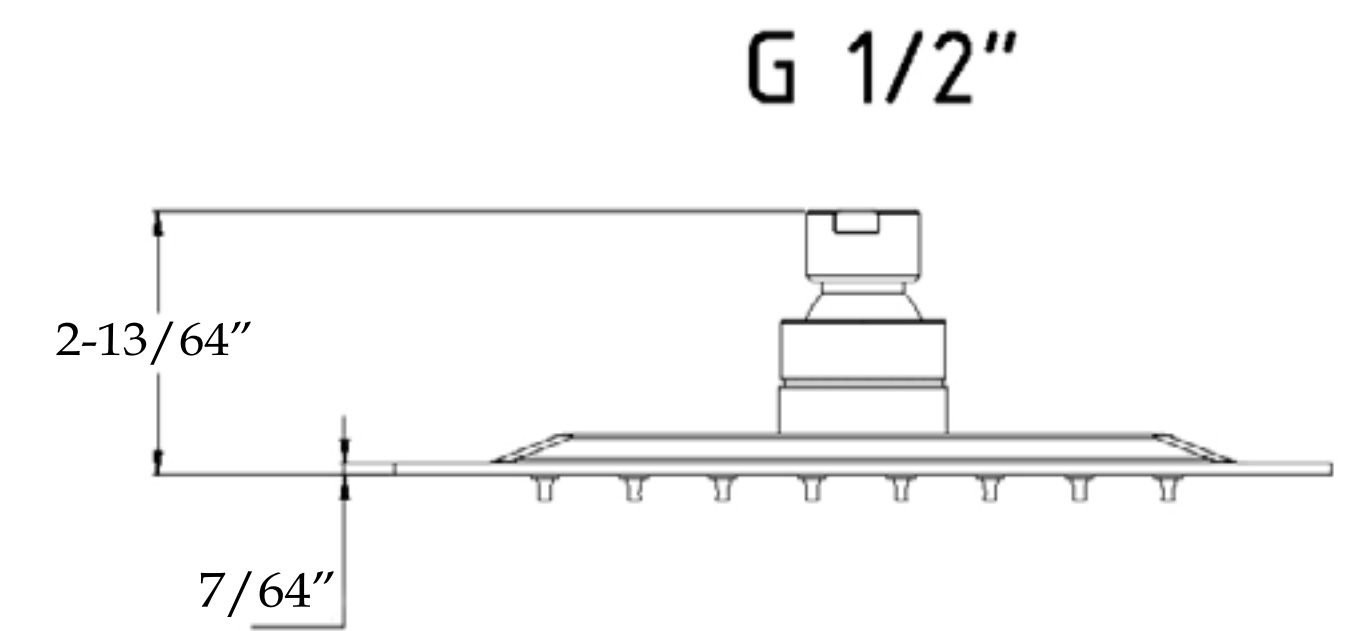

FSCA277X

CASPIAN

RAINFALL SHOWER SET WITH SQUARE SHOWER HEAD AND SQUARE VALVE

FRONT VIEW

SIDE VIEW

SIDE VIEW

FRONT VIEW

SIDE VIEW