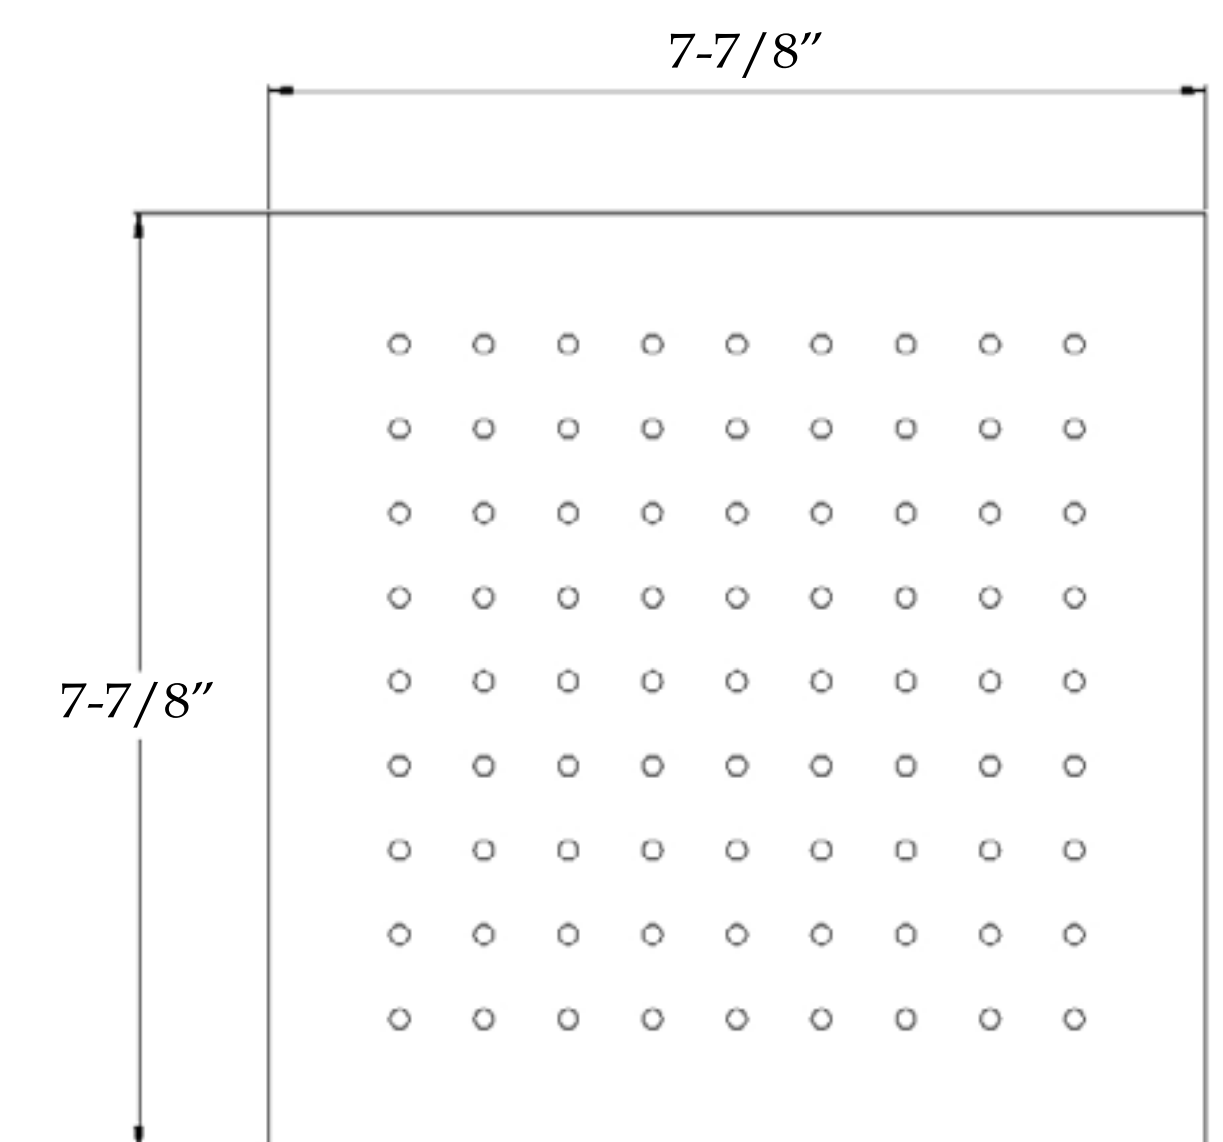

FSCA277X

CASPIAN

RAINFALL SHOWER SET WITH SQUARE SHOWER HEAD AND SQUARE VALVE

FRONT VIEW

SIDE VIEW

SIDE VIEW

FRONT VIEW

SIDE VIEW

CT05F

BACK VIEW

FRONT VIEW