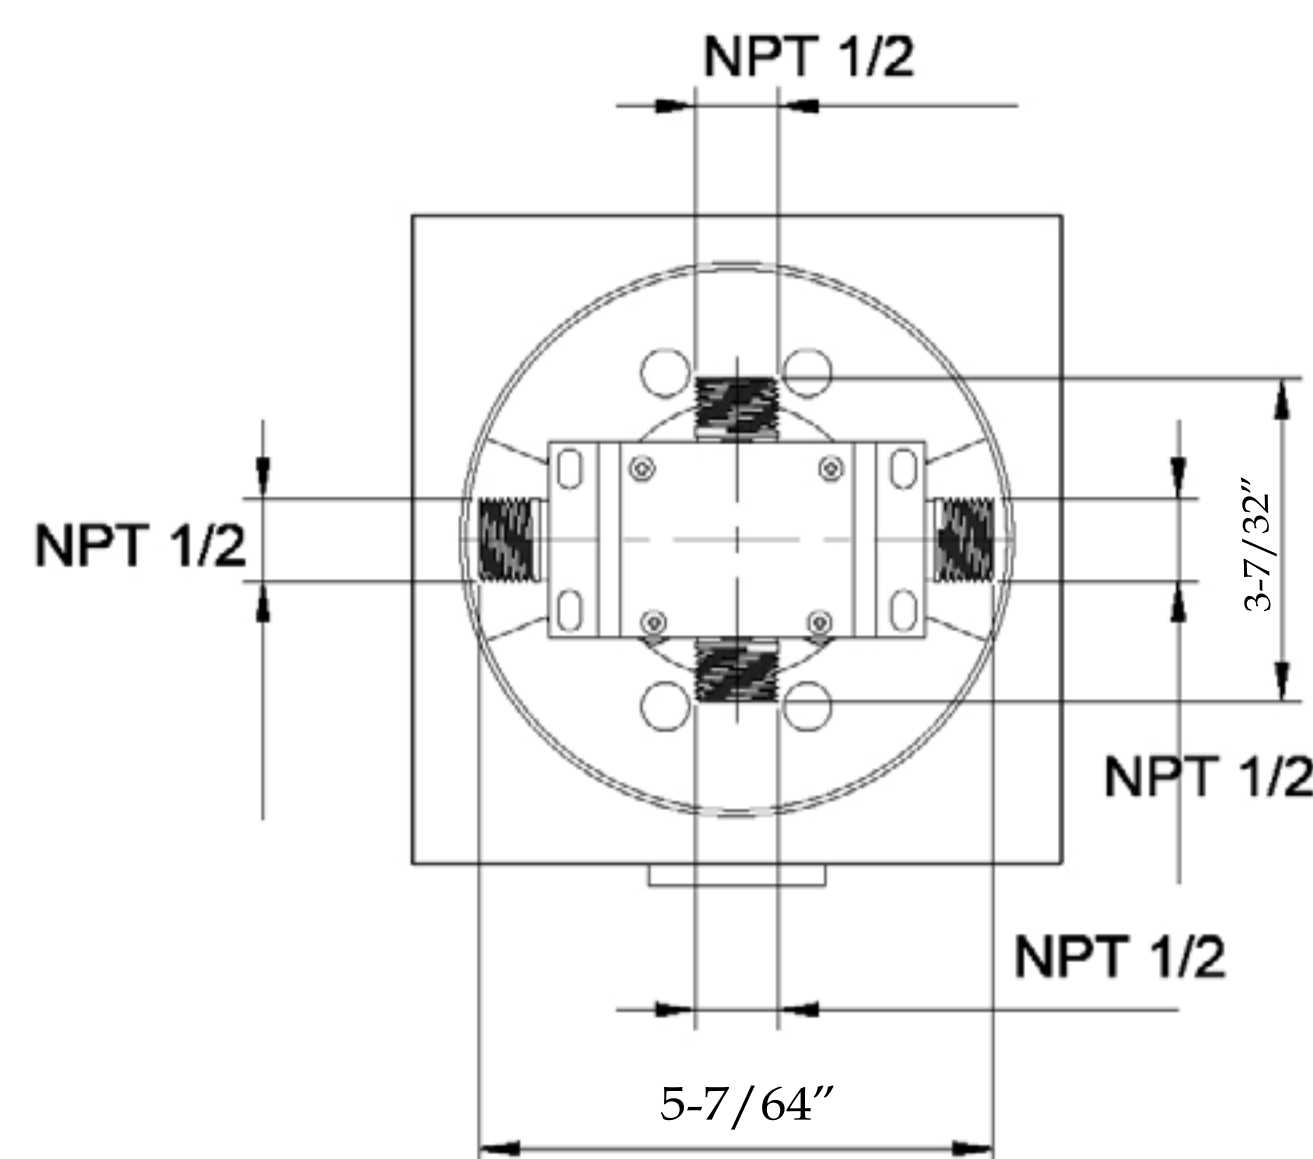

FSCA277X

CASPIAN

RAINFALL SHOWER SET WITH SQUARE SHOWER HEAD AND SQUARE VALVE

FRONT VIEW

SIDE VIEW

SIDE VIEW

FRONT VIEW

SIDE VIEW

CT05F

BACK VIEW

FRONT VIEW