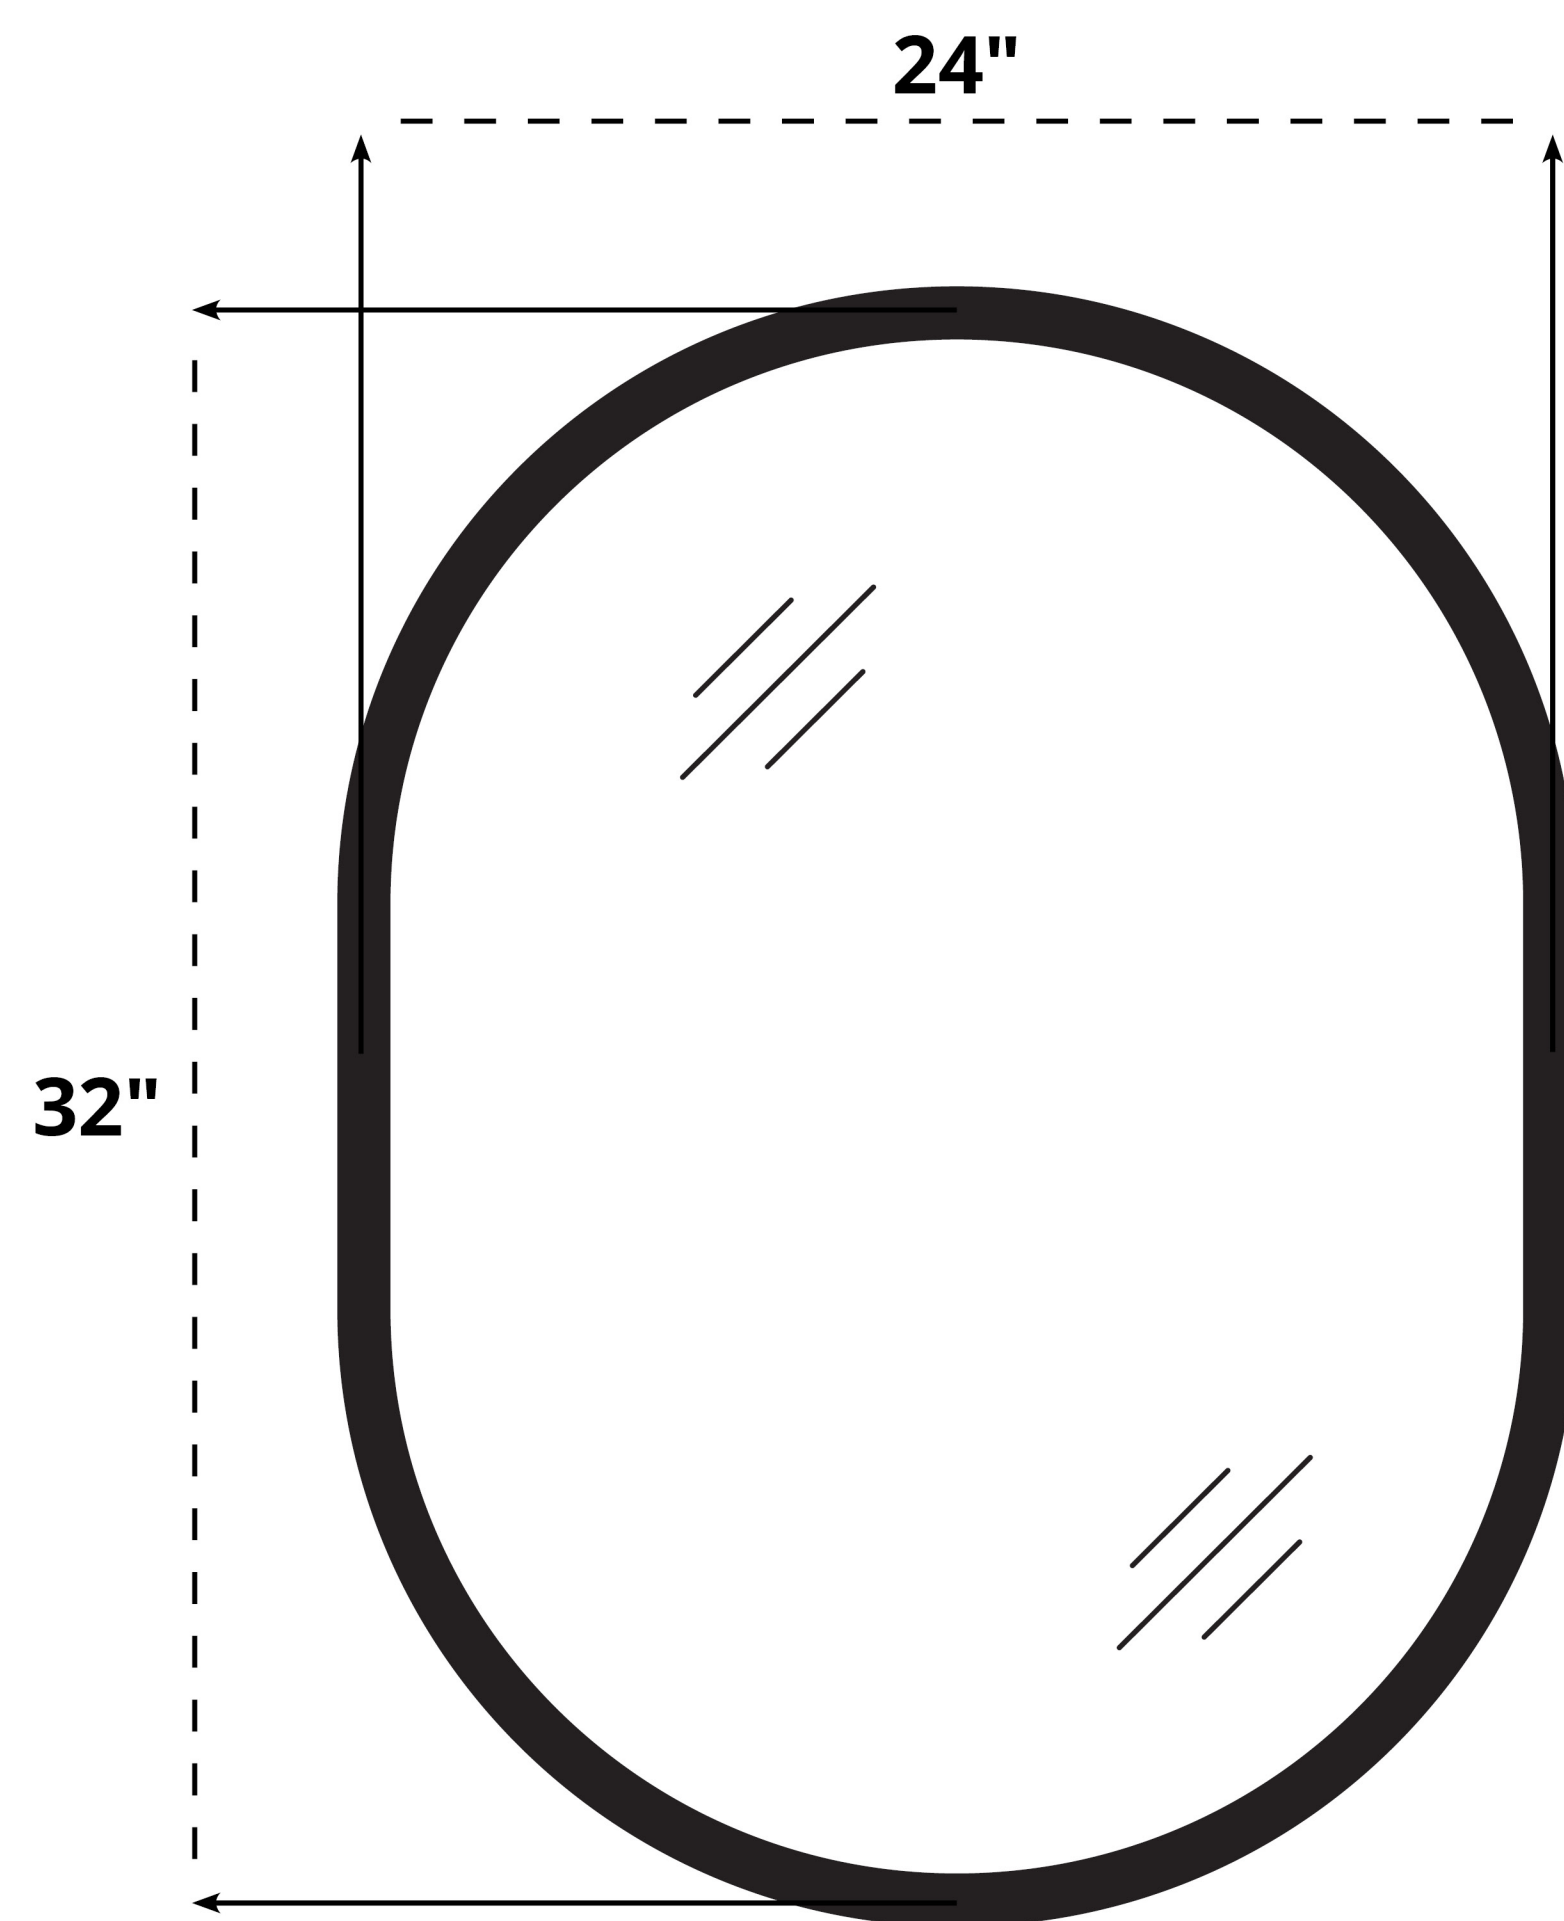

HMPS3224V

PROSPERO 32 IN. H X 24 IN. W OVAL HANGING MIRROR

TOP VIEW

BACK VIEW

SIDE VIEW

 MIRROR FRAME