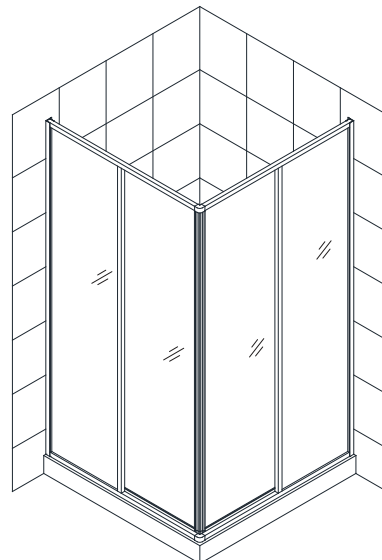

Model SKU#s:

- DL-6709-01
- DL-6709-04
- DL-6709-09