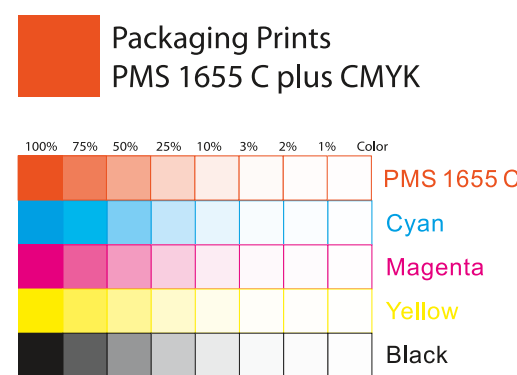

More joy in every moment.™

bright starts™

FRONT Side

File Name: 60135_EP_FivefoldInsert_021822r2.ai
Brand: Bright Starts
Category: Category
Product Name: Playful Pinwheels™ Bouncer
Package Designer: Enter Name
Product Manager: Enter Name
Engineer: Enter Name
Languages: Languages on Package 3/6
Dimensions: XX"W x XX"H x XX"D

There are two color bars on this proof and in the art file. One to be used with X-rite I1 Pro Spectrophotometer. The other can be used with most other spectrophotometers. Printers must repeat one of the two color bars all the way across the width (gripper edge) of the press sheets on sample runs and production runs. Failure to comply will result in the remaking of film and/or plates at your cost. 数码稿以及设计文件包含了两种色带。一种适用于X-rite (爱色丽) I1 Pro 分光光度计, 另一种适用于其它大部分的分光光度计。在打样或者批量生产时, 印刷厂必须选择其中一种色带并重复添加直到覆盖整张纸的宽度(叼口边)。没有按照上述要求而导致重新出菲林、出版的费用将由印刷厂承担。