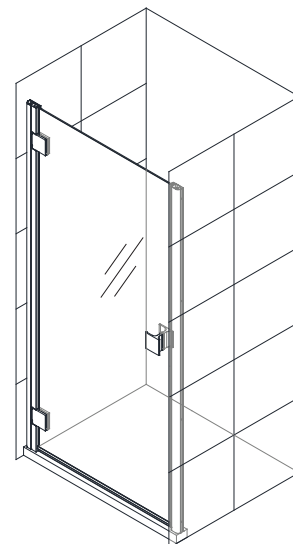

Specification Features

- LUMEN SHOWER DOOR AND SLIMLINE SHOWER BASE
- MODERN WALL PROFILE DESIGN WITH INTEGRATED HINGES
- REVERSIBLE FOR A RIGHT OR LEFT DOOR OPENING
- 1 IN. OF TOTAL ADJUSTMENT FOR WIDTH OR OUT-OF-PLUMB
- 1/4 IN. (6MM) THICK CERTIFIED CLEAR TEMPERED GLASS
- FULL LENGTH MAGNETIC DOOR LATCH
- SLIMLINE SINGLE THRESHOLD SHOWER BASE
- SLIP-RESISTANT TEXTURED FLOOR PATTERN

Technical Information

- Door Model: Lumen
- Door Type: Hinged Shower Door
- Dimensions: 42"W x 34"D x 74 3/4"H
- Access Width: 35 1/2"
- Glass Thickness: 1/4" [6 mm]
- Glass Type: Clear
- Base Type: Single Threshold
- Base Color: White

Unique Product Design Details:

Shower Door Hinge

Shower Door Handle

Important Notes:

If this unit is going to be installed in a new construction, please, install all of the required plumbing and drainage before installing the shower. Use a competent and licensed plumber for all plumbing installation period.