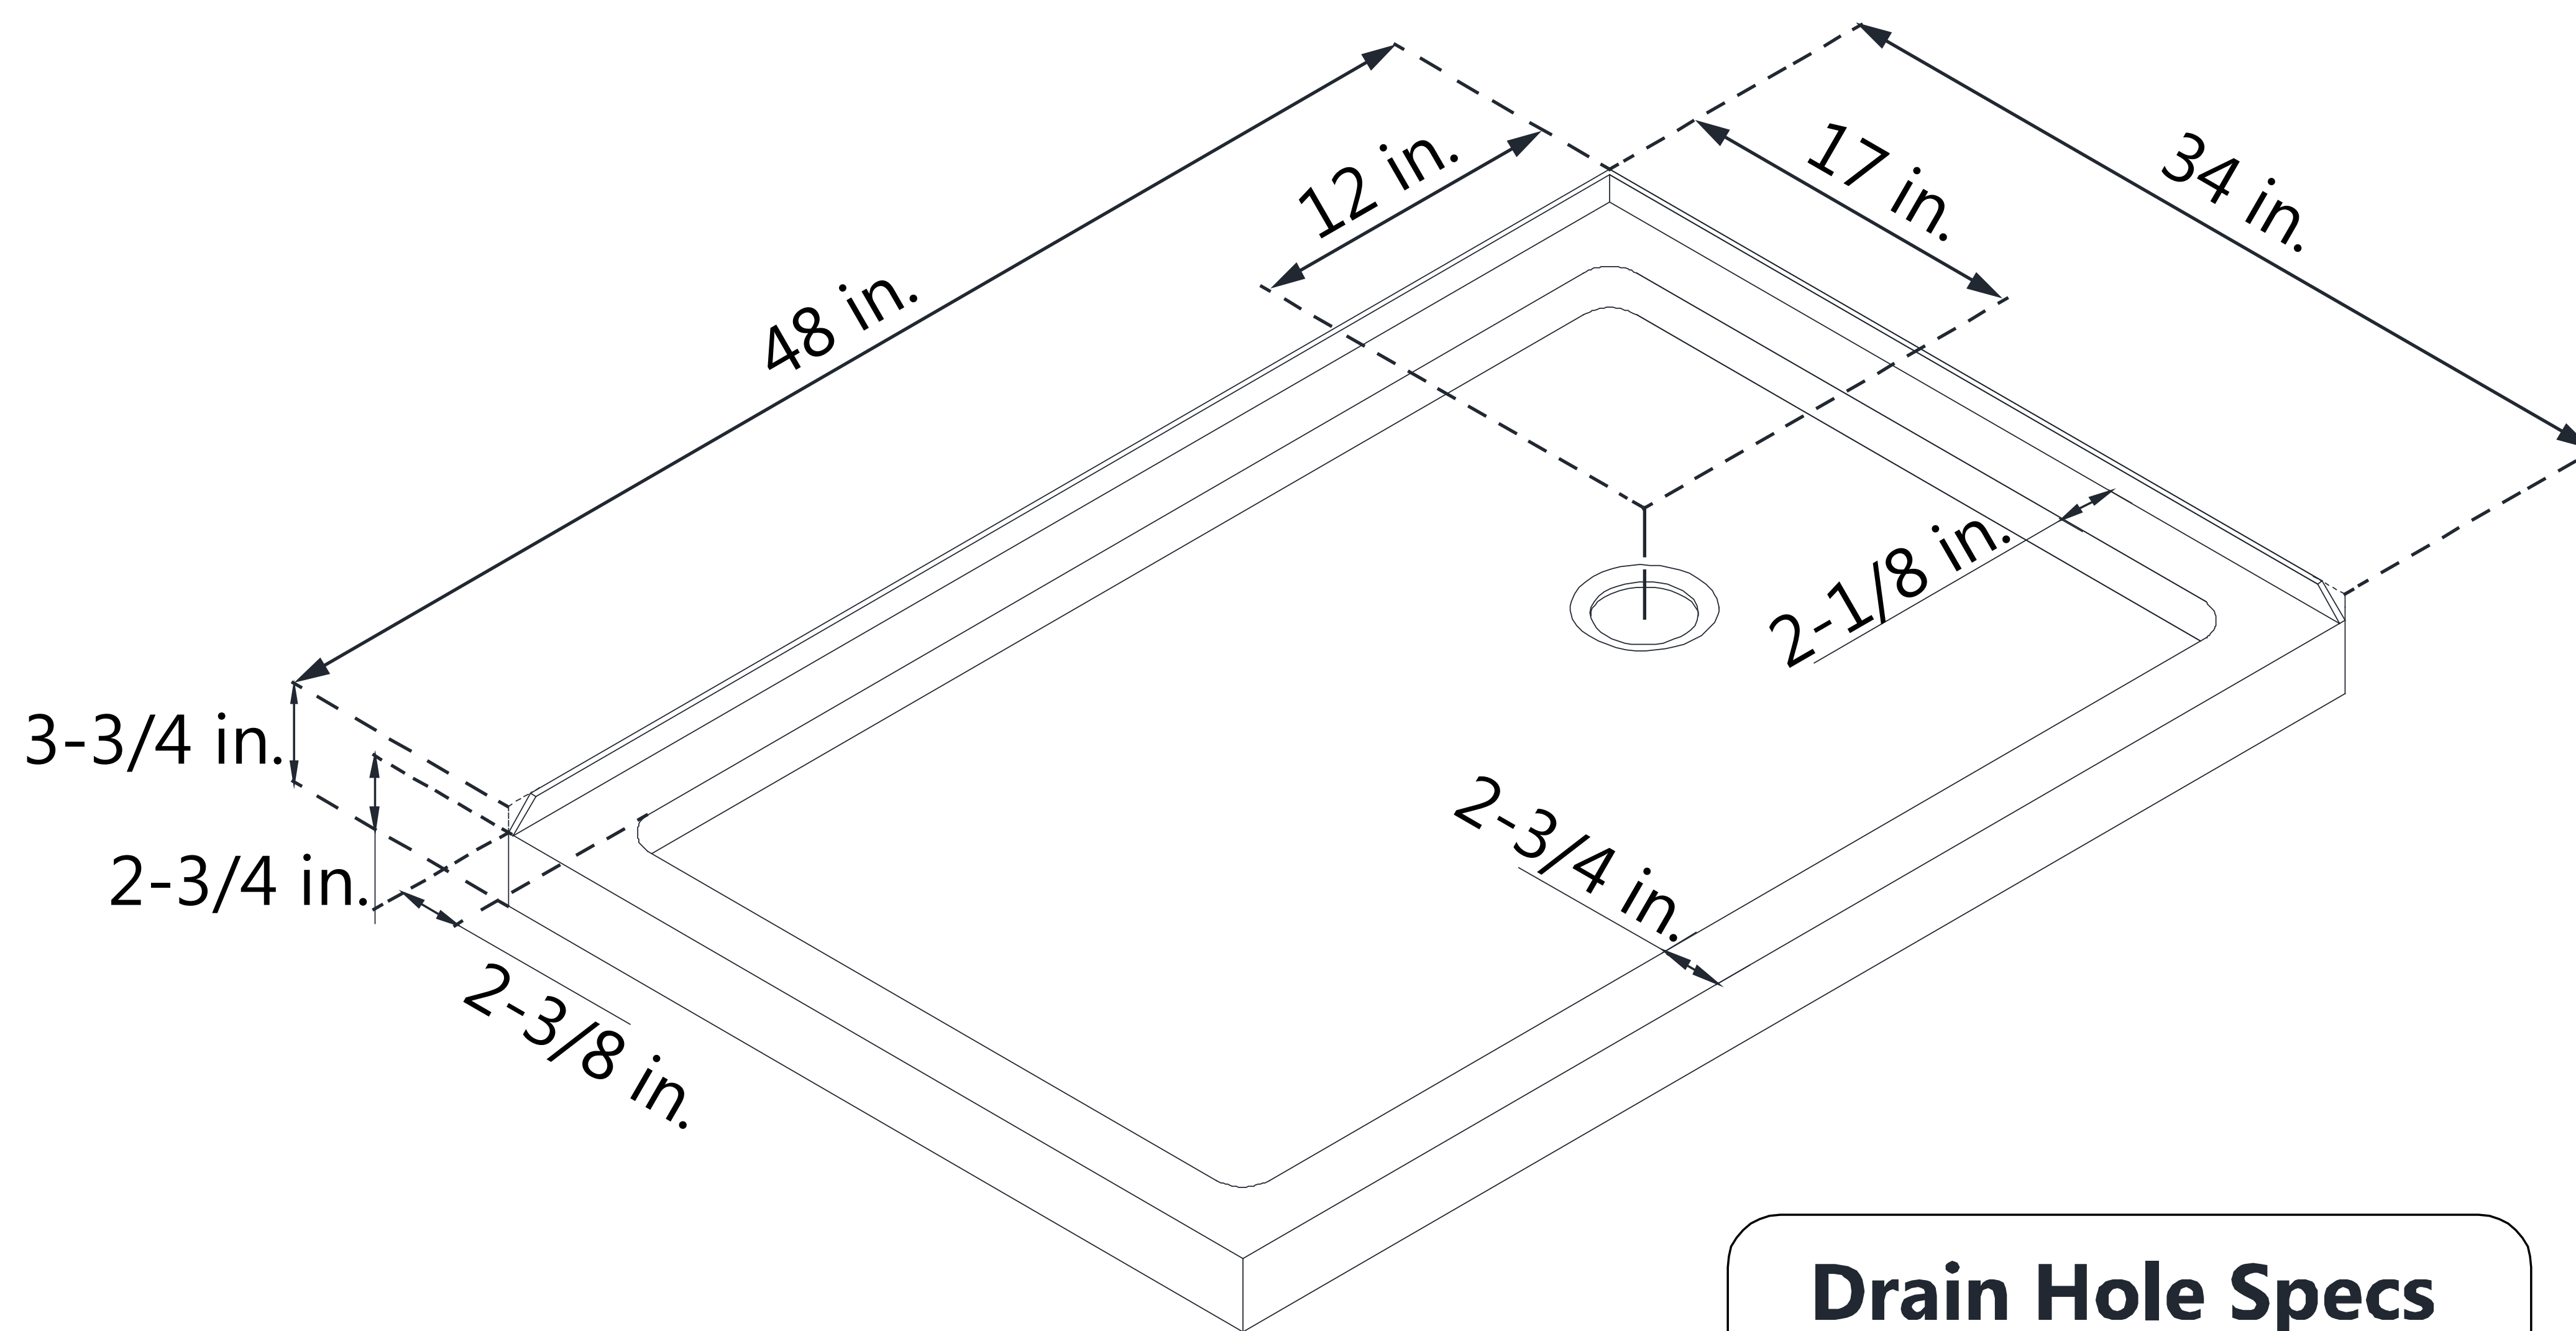

SBLW3448R00

LUNA SHOWER BASE

DOUBLE THRESHOLD

Drain Hole Specs