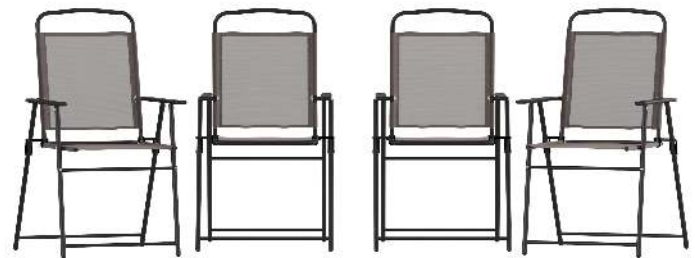

## METAL PATIO CHAIRS

SET OF 4 MYSTIC FOLDING PATIO SLING CHAIRS, OUTDOOR TEXTILENE LAWN CHAIRS WITH ARMRESTS IN BROWN

### SKU:

4-GM-SC098-BR-GG

### UPC:

196861105371

- **BEAUTIFUL AND BREATHABLE:** Premium textilene material comfortably supports you while allowing cooling airflow ideal for outdoor space
- **LIGHTWEIGHT PORTABILITY:** Foldable design for easy storage and transport to your favorite hangout spots
- **STRONG AND STURDY:** UV fade and weather resistant powder coated rust-resistant frames hold up to 300 lbs. static weight per chair
- **FULLY ASSEMBLED:** Arrives ready for use and wipes clean easily with a damp cloth
- **PRODUCT MEASUREMENTS:** Overall Size (4): 20.75"W x 24.5"D x 35.75"H; Seat Size: 15.75"W x 14.25"D x 17.75"H; Back Size: 17"W x 15.75"H; Arm Size: 23.25"H from floor; 7"H from seat; Folded Size: 21.5"W x 2"D x 34"H

### VARIATIONS:

Black

Navy

Brown

Gray