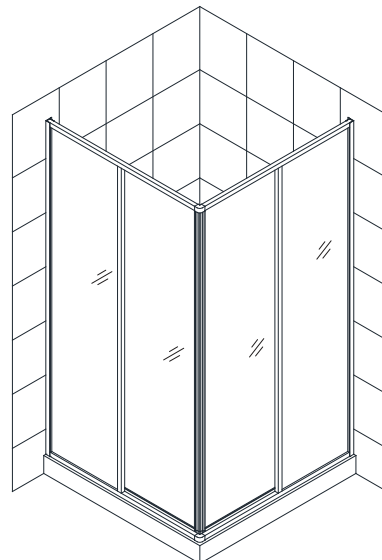

Model SKU#s:

- DL-6710-01
- DL-6710-04
- DL-6710-09