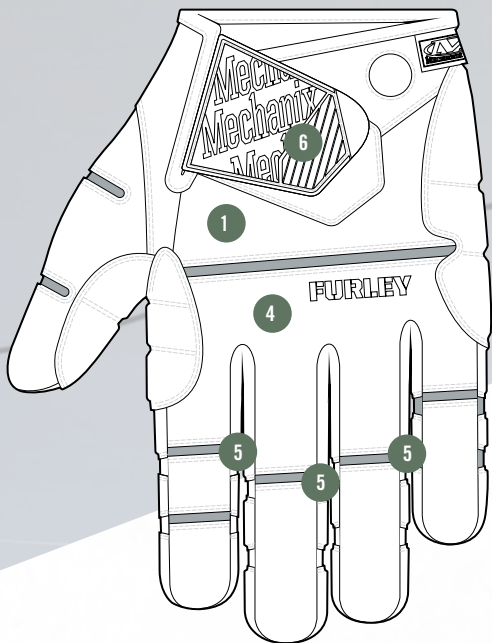

SPECIALTY COVERT ROPE + RAPPEL

TACTICAL HAND PROTECTION

Built for the demands of fast rope and rappel operations, the Tactical Specialty Rope + Rappel glove delivers full-grain leather durability with heat and flame-resistant performance. A reinforced palm overlay in high-wear zones works with an FR and heat-mitigating lining to protect your hands during high-friction descents, while an FR-lined back of hand shields against flash fire. Finger expansion panels enhance weapon manipulation and overall dexterity, and a wide, low-profile hook-and-loop closure ensures a secure fit under load. Finished with a palm-mounted carabiner loop for quick storage and retrieval, this glove is mission-ready from drop to ground.

FEATURES

- 1 Full leather shell construction.
- 2 FR and heat-mitigating palm lining.
- 3 Leather reinforced palm overlay across high-wear area.
- 4 Back of hand lined with FR material protects against flash fire.
- 5 Finger expansion panel increases dexterity for weapon manipulation.
- 6 Wide, low-profile hook-and-loop closure.
- 7 Carabiner loop on palm provides easy storage and retrieval.