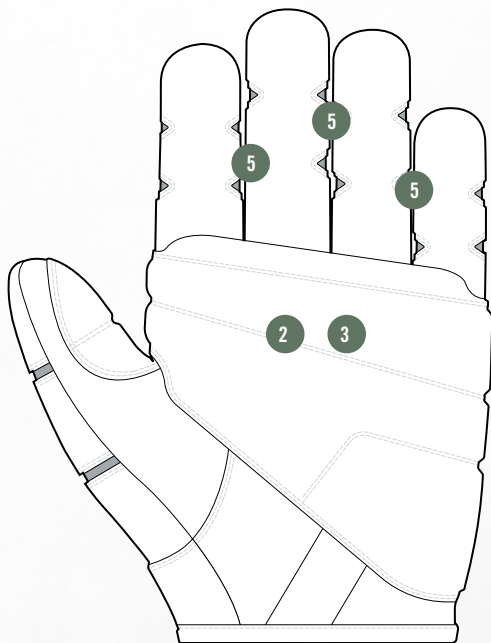

SPECIALTY COVERT ROPE + RAPPEL

TACTICAL HAND PROTECTION

Built for the demands of fast rope and rappel operations, the Tactical Specialty Rope + Rappel glove delivers full-grain leather durability with heat and flame-resistant performance. A reinforced palm overlay in high-wear zones works with an FR and heat-mitigating lining to protect your hands during high-friction descents, while an FR-lined back of hand shields against flash fire. Finger expansion panels enhance weapon manipulation and overall dexterity, and a wide, low-profile hook-and-loop closure ensures a secure fit under load. Finished with a palm-mounted carabiner loop for quick storage and retrieval, this glove is mission-ready from drop to ground.

FEATURES

- 1 Full leather shell construction.
- 2 FR and heat-mitigating palm lining.
- 3 Leather reinforced palm overlay across high-wear area.
- 4 Back of hand lined with FR material protects against flash fire.
- 5 Finger expansion panel increases dexterity for weapon manipulation.
- 6 Wide, low-profile hook-and-loop closure.
- 7 Carabiner loop on palm provides easy storage and retrieval.