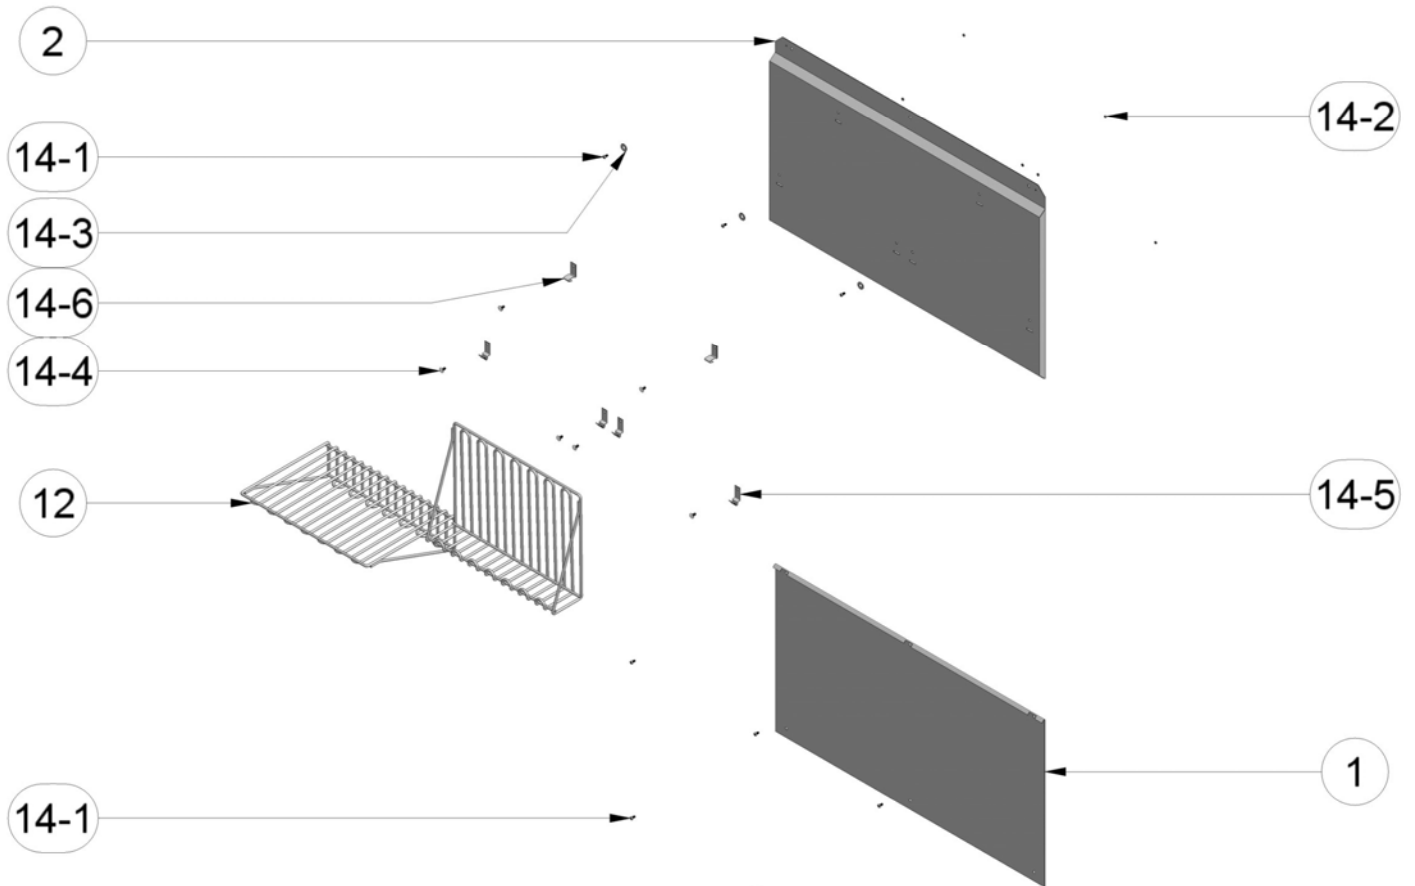

AK07xx Tempest I & II Backsplash

ZEPHYR

Tempest I & II Backsplash

AK0710 (30")			
Ref #	Part #	Description	per Hood
1	50150001	Backsplash, Lower	1
2	50150002	Backsplash, Upper	1
12	50170022	Wire Rack	2
14	05000031	Hardware Packet	1
14-1	01070003	Screws 4*16	9
14-2	00100003	Nuts	6
14-3	02170002	Washer, 7/32 ID, 5/16 OD	3
14-4	01020016	Screws 3/16*10	6
14-5	54150005	Clip, Lower	4
14-6	54150006	Clip, Upper	2

AK0716 (36")			
Ref #	Part #	Description	per Hood
1	50150003	Backsplash, Lower	1
2	50150004	Backsplash, Upper	1
12	50170022	Wire Rack	2
14	05000031	Hardware Packet	1
14-1	01070003	Screws 4*16	9
14-2	00100003	Nuts	6
14-3	02170002	Washer, 7/32 ID, 5/16 OD	3
14-4	01020016	Screws 3/16*10	6
14-5	54150005	Clip, Lower	4
14-6	54150006	Clip, Upper	2