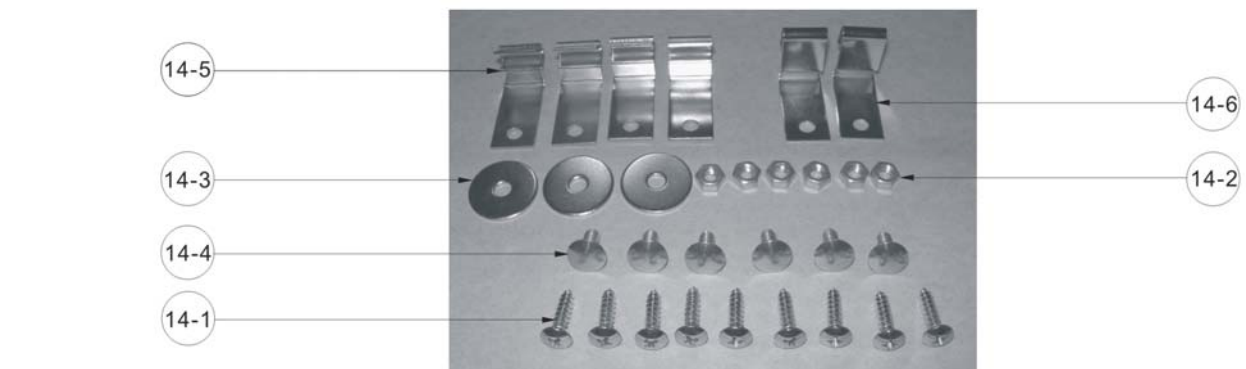

AK07xx Tempest I & II Backsplash

ZEPHYR

Tempest I & II Backsplash

AK0710 (30")			
Ref #	Part #	Description	per Hood
1	50150001	Backsplash, Lower	1
2	50150002	Backsplash, Upper	1
12	50170022	Wire Rack	2
14	05000031	Hardware Packet	1
14-1	01070003	Screws 4*16	9
14-2	00100003	Nuts	6
14-3	02170002	Washer, 7/32 ID, 5/16 OD	3
14-4	01020016	Screws 3/16*10	6
14-5	54150005	Clip, Lower	4
14-6	54150006	Clip, Upper	2

AK0716 (36")			
Ref #	Part #	Description	per Hood
1	50150003	Backsplash, Lower	1
2	50150004	Backsplash, Upper	1
12	50170022	Wire Rack	2
14	05000031	Hardware Packet	1
14-1	01070003	Screws 4*16	9
14-2	00100003	Nuts	6
14-3	02170002	Washer, 7/32 ID, 5/16 OD	3
14-4	01020016	Screws 3/16*10	6
14-5	54150005	Clip, Lower	4
14-6	54150006	Clip, Upper	2