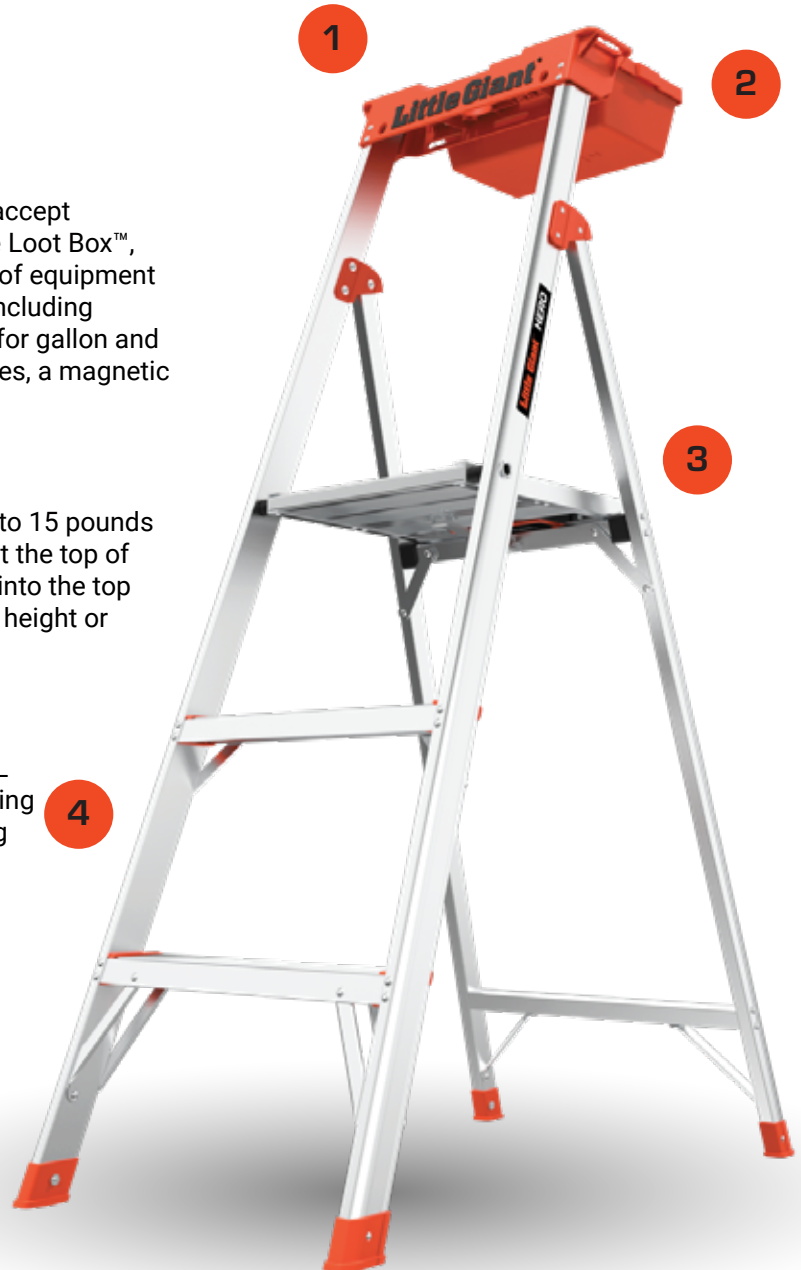

5' LIGHTWEIGHT, SIMPLE TO USE WITH UTILITY BOX ACCESSORY INCLUDED

1. INNOVATIVE TOP CAP

Four ports on the sides and rear of the top cap accept compatible Little Giant accessories, such as the Loot Box[™], Strap Holder, or Utility Box. Plus, it has a variety of equipment slots in order to keep your tools close at hand, including hammer and drill holsters, friction wedge locks for gallon and quart cans, a clip slot for drills and tape measures, a magnetic fastener tray, and more.

2. UTILITY BOX ACCESSORY

The included Little Giant Utility Box can hold up to 15 pounds of paint, tools, fasteners, and other equipment at the top of your ladder. Just place the dual-locking system into the top cap accessory ports for even more versatility at height or attach it vertically for storage.

Stop lugging around a full-sized ladder. Made of aircraft-grade aluminum, the Hero is lightweight, easy to carry, and folds into a slim storage profile.

Access Hard-to-Reach Areas

Lightweight for Easy Transport

Sturdy Full-Boxed Rail Construction

Included Utility Box Accessory

Simple Setup and Takedown

Extra Support and Foot Comfort

Removable Utility Box Accessory

PRODUCT DESCRIPTION

The Hero™ from Little Giant® is an ultra-lightweight stepladder made for easy transportation and versatile use. With the new top cap workstation, a comfortable standing platform, and a simple setup handle, this stepladder will become your go-to for quick, out-of-reach jobs. Add in the included Utility Box accessory, and you've got a one-stop workstation at height. The Hero meets or exceeds all OSHA and ANSI standards, and is rated Type IAA to hold 375 lbs.