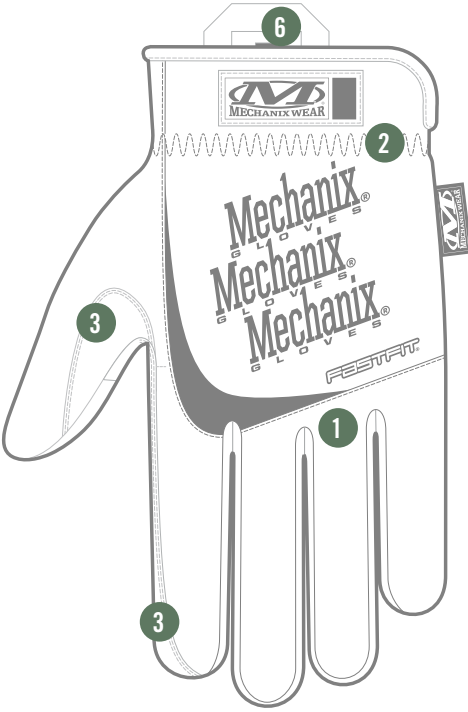

MULTICAM®
FASTFIT®

TACTICAL HAND PROTECTION

The FastFit® featuring MultiCam® transitional camouflage provides service members with an unbelievable fit and easy on/off flexibility in the field. The anatomically cut two-piece palm eliminates material bunching for maximum control and improved manual operation. Form-fitting TrekDry® material with MultiCam® camouflage helps keep hands cool and comfortable in any environment.

ELASTIC CUFF

Snug-fitting open cuff with easy on and off flexibility.

SECURE FIT

Anatomically designed two-piece palm eliminates material bunching for an exceptional fit.

MULTICAM® FASTFIT™

AVAILABLE COLORS

 MFF-55 COVERT	 MFF-72 COYOTE	 MFF-77 WOODLAND	 MFF-78 MULTICAM	 MFF-88 WOLF GREY
--	---	---	---	--

XXXS	XXS	XS	S	M	L	XL	XXL	XXXL
05	06	07	08	09	10	11	12	13

FEATURES

1. Form-fitting TrekDry® material with MultiCam® camouflage helps keep hands cool and comfortable.
2. Elastic cuff provides a secure fit with easy on/off flexibility.
3. Reinforced thumb and index finger provide added durability.
4. Durable synthetic leather palm.
5. Anatomically designed two-piece palm eliminates material bunching.
6. Nylon web pull.