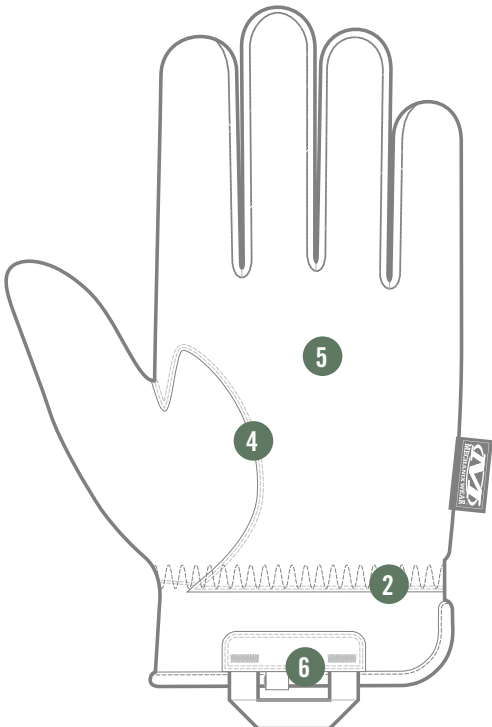

FURTHER INFORMATION AVAILABLE AT:

Ref: FastFit®

USA
1-800-222-4296
CANADA
1-877-278-5822

Mechanix Wear, Inc.
28525 Witherspoon Parkway
Valencia CA 91355
www.mechanix.com

Product is imported