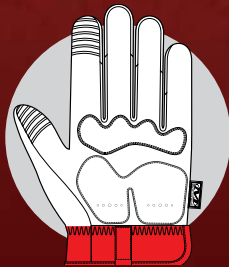

OPEN CUFF
M-PACT[®]

IMPACT RESISTANT HAND PROTECTION

Easy on. Easy off. The M-Pact[®] Open Cuff work glove provides full-coverage hand protection with a comfortable stretch elastic wrist closure. Anatomically shaped thermoplastic rubber (TPR) impact protection conforms to the back of your hand to reduce the risk of blunt force impact and pinching injuries while you work. For comfort, we encased D30[®] palm padding to absorb impact through the hand and reduce fatigue as the day goes on.

IMPACT PROTECTION

Anatomically shaped TPR reduces the risk of impact and pinching injuries.

OPEN CUFF

Comfortable stretch elastic closure provides a seamless fit to the wrist.

OPEN CUFF M-PACT®

AVAILABLE COLORS & SIZES

MPC-58 BLK/GRY

XXXS	XXS	XS	S	M	L	XL	XXL	XXXL
05	06	07	08	09	10	11	12	13

FEATURES

1. Comfortable stretch elastic cuff provides easy on and off flexibility.
2. Form-fitting TrekDry® material keeps your hands cool and comfortable while you work.
3. Patented Impact Guard™ protects the first knuckle with impact-resistant TPR.
4. Thermoplastic rubber (TPR) knuckle guard and full-length fingertip protection reduce the risk of impact and pinching injuries.
5. Internal layer of material reinforces the index and thumb for added durability.
6. Embossed and textured index finger and thumb provides grip.
7. Pinched fingertip construction improves fingertip strength.
8. Armortex® palm reinforcement panel.
9. D30® palm padding absorbs impact and vibration through the hand.