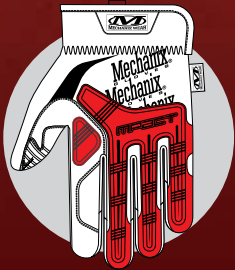

OPEN CUFF
M-PACT[®]

IMPACT RESISTANT HAND PROTECTION

Easy on. Easy off. The M-Pact[®] Open Cuff work glove provides full-coverage hand protection with a comfortable stretch elastic wrist closure. Anatomically shaped thermoplastic rubber (TPR) impact protection conforms to the back of your hand to reduce the risk of blunt force impact and pinching injuries while you work. For comfort, we encased D30[®] palm padding to absorb impact through the hand and reduce fatigue as the day goes on.

IMPACT PROTECTION

Anatomically shaped TPR reduces the risk of impact and pinching injuries.

OPEN CUFF

Comfortable stretch elastic closure provides a seamless fit to the wrist.

OPEN CUFF M-PACT®

AVAILABLE COLORS & SIZES

MPC-58 BLK/GRY

XXXS	XXS	XS	S	M	L	XL	XXL	XXXL
05	06	07	08	09	10	11	12	13

FEATURES

1. Comfortable stretch elastic cuff provides easy on and off flexibility.
2. Form-fitting TrekDry® material keeps your hands cool and comfortable while you work.
3. Patented Impact Guard™ protects the first knuckle with impact-resistant TPR.
4. Thermoplastic rubber (TPR) knuckle guard and full-length fingertip protection reduce the risk of impact and pinching injuries.
5. Internal layer of material reinforces the index and thumb for added durability.
6. Embossed and textured index finger and thumb provides grip.
7. Pinched fingertip construction improves fingertip strength.
8. Armortex® palm reinforcement panel.
9. D30® palm padding absorbs impact and vibration through the hand.