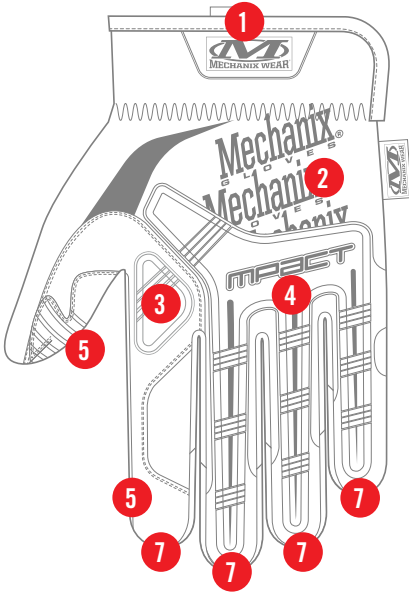

OPEN CUFF
M-PACT[®]

IMPACT RESISTANT HAND PROTECTION

Easy on. Easy off. The M-Pact[®] Open Cuff work glove provides full-coverage hand protection with a comfortable stretch elastic wrist closure. Anatomically shaped thermoplastic rubber (TPR) impact protection conforms to the back of your hand to reduce the risk of blunt force impact and pinching injuries while you work. For comfort, we encased D30[®] palm padding to absorb impact through the hand and reduce fatigue as the day goes on.

IMPACT PROTECTION

Anatomically shaped TPR reduces the risk of impact and pinching injuries.

OPEN CUFF

Comfortable stretch elastic closure provides a seamless fit to the wrist.

OPEN CUFF M-PACT®

AVAILABLE COLORS & SIZES

MPC-58 BLK/GRY

XXXS	XXS	XS	S	M	L	XL	XXL	XXXL
05	06	07	08	09	10	11	12	13

FEATURES

1. Comfortable stretch elastic cuff provides easy on and off flexibility.
2. Form-fitting TrekDry® material keeps your hands cool and comfortable while you work.
3. Patented Impact Guard™ protects the first knuckle with impact-resistant TPR.
4. Thermoplastic rubber (TPR) knuckle guard and full-length fingertip protection reduce the risk of impact and pinching injuries.
5. Internal layer of material reinforces the index and thumb for added durability.
6. Embossed and textured index finger and thumb provides grip.
7. Pinched fingertip construction improves fingertip strength.
8. Armortex® palm reinforcement panel.
9. D30® palm padding absorbs impact and vibration through the hand.