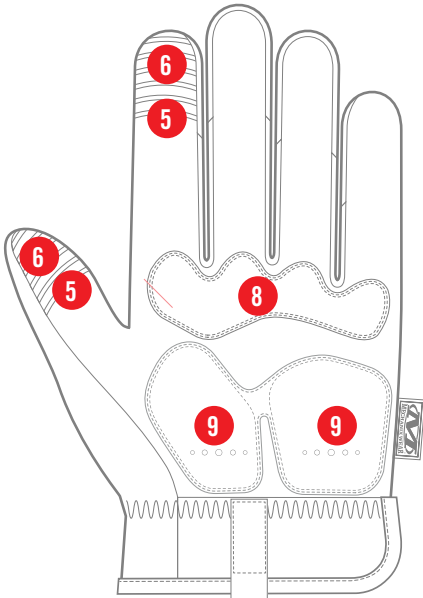

OPEN CUFF
M-PACT[®]

IMPACT RESISTANT HAND PROTECTION

Easy on. Easy off. The M-Pact[®] Open Cuff work glove provides full-coverage hand protection with a comfortable stretch elastic wrist closure. Anatomically shaped thermoplastic rubber (TPR) impact protection conforms to the back of your hand to reduce the risk of blunt force impact and pinching injuries while you work. For comfort, we encased D30[®] palm padding to absorb impact through the hand and reduce fatigue as the day goes on.

IMPACT PROTECTION

Anatomically shaped TPR reduces the risk of impact and pinching injuries.

OPEN CUFF

Comfortable stretch elastic closure provides a seamless fit to the wrist.

OPEN CUFF M-PACT®

AVAILABLE COLORS & SIZES

MPC-58 BLK/GRY

XXXS	XXS	XS	S	M	L	XL	XXL	XXXL
05	06	07	08	09	10	11	12	13

FEATURES

1. Comfortable stretch elastic cuff provides easy on and off flexibility.
2. Form-fitting TrekDry® material keeps your hands cool and comfortable while you work.
3. Patented Impact Guard™ protects the first knuckle with impact-resistant TPR.
4. Thermoplastic rubber (TPR) knuckle guard and full-length fingertip protection reduce the risk of impact and pinching injuries.
5. Internal layer of material reinforces the index and thumb for added durability.
6. Embossed and textured index finger and thumb provides grip.
7. Pinched fingertip construction improves fingertip strength.
8. Armortex® palm reinforcement panel.
9. D30® palm padding absorbs impact and vibration through the hand.