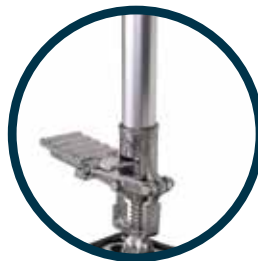

### Durable Dust Free Solutions

Trimaco's Heavy Duty E-Z Up® Dust Containment Pole works with plastic sheeting to create a dust barrier on the jobsite. The heavy-duty aluminum construction is available in three heights - 12ft, 16ft and 20ft. Simply clip plastic onto the quick clip and adjust the pole to ceiling height. The unique foot pedal ensures a snug fit.

No Loose Parts

Durable

Item #		Case	Size
54732	12ft Heavy Duty Pole - 2pk	1	5' 4.75" to 12'
54736	16ft Heavy Duty Pole - 2pk	1	6' 9.5" to 16'
54738	20ft Heavy Duty Pole - 2pk	1	6' 5" to 20'
54745	12ft Heavy Duty Pole Kit (2 12ft poles, 1 zipper, 1 bag*)	1	5' 4.75" to 12'
54746	12ft Heavy Duty Pole Kit (4 12ft poles, 1 zipper, 1 bag*)	1	5' 4.75" to 12'

### Features:

Quick Clip™  
for Easy Setup

Foot Pedal  
for Snug Fit

Non-Slip  
Foot

\***WARNING:** This product can expose you to chemicals including Bis (2-ethylhexyl) Phthalate (DEHP), Di-isodecyl Phthalate (DIDP), and Diisononyl Phthalate (DINP), which are known to the State of California to cause cancer, birth defects or other reproductive harm. For more information go to [www.P65Warnings.ca.gov](http://www.P65Warnings.ca.gov).