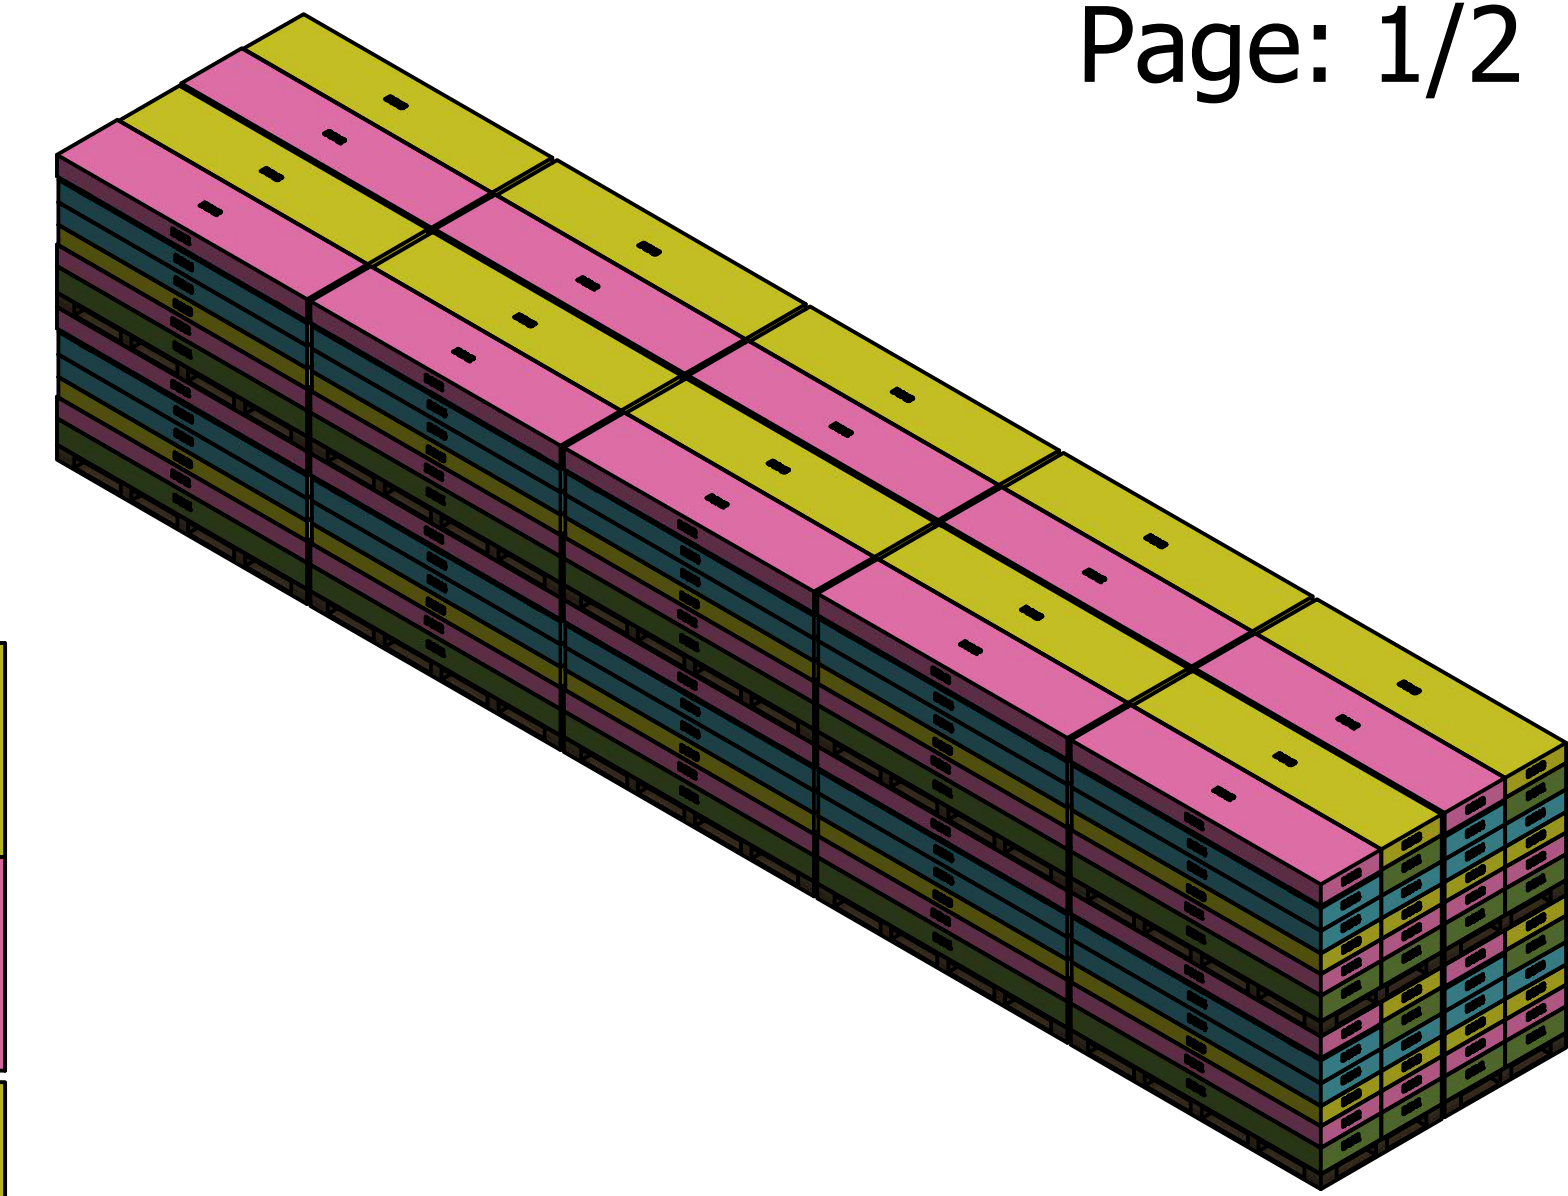

2106017 HIGHLANDER Container Loading Diagram

1 set = 4 boxes, 60 sets/HQ, 20 Pallets/40HQ, Gross weight 16600 kg

Pallet A*20pcs

Pallet A: 3 sets/ Pallet

DRAWN Rudy		TITLE		
CHECKED	2021/8/10			
QA		DWG NO		
MFG				
APPROVED		REV		
SCALE 1 / 20		SHEET 1 OF 1		