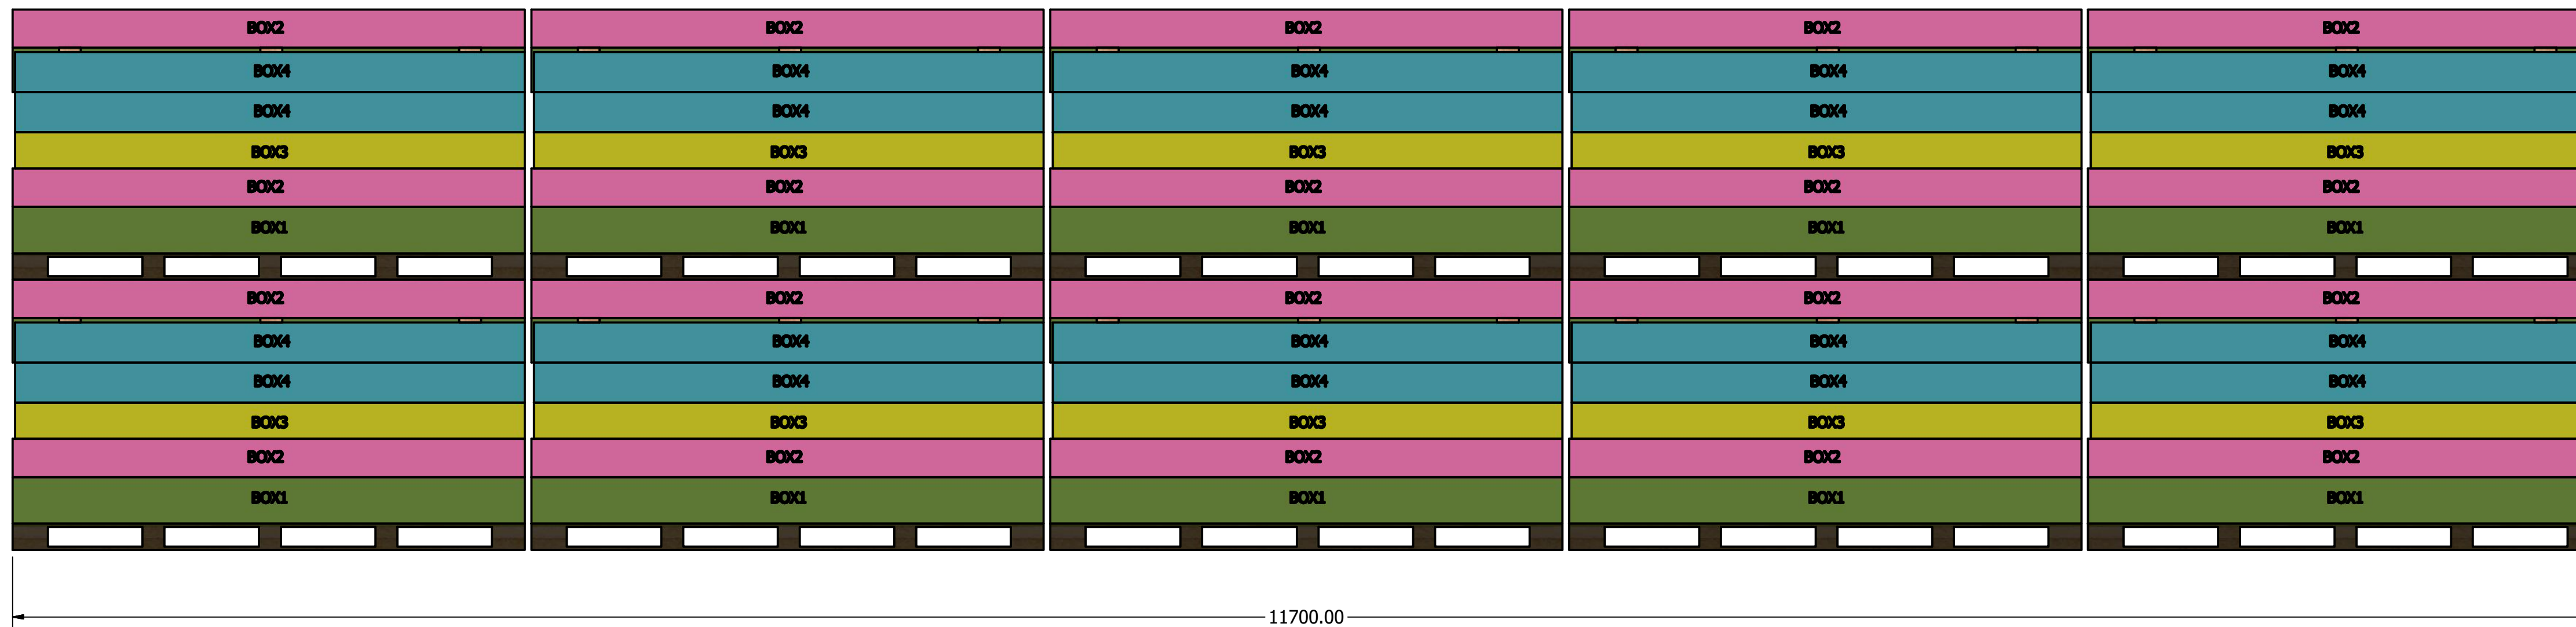

2106017 HIGHLANDER Container Loading Diagram

1 set = 4 boxes, 60 sets/HQ, 20 Pallets/40HQ, Gross weight 16600 kg

Pallet A*20pcs

Pallet A: 3 sets/ Pallet

DRAWN Rudy		TITLE		
CHECKED	2021/8/10			
QA		DWG NO		
MFG				
APPROVED		REV		
SCALE 1 / 20		SHEET 1 OF 1		