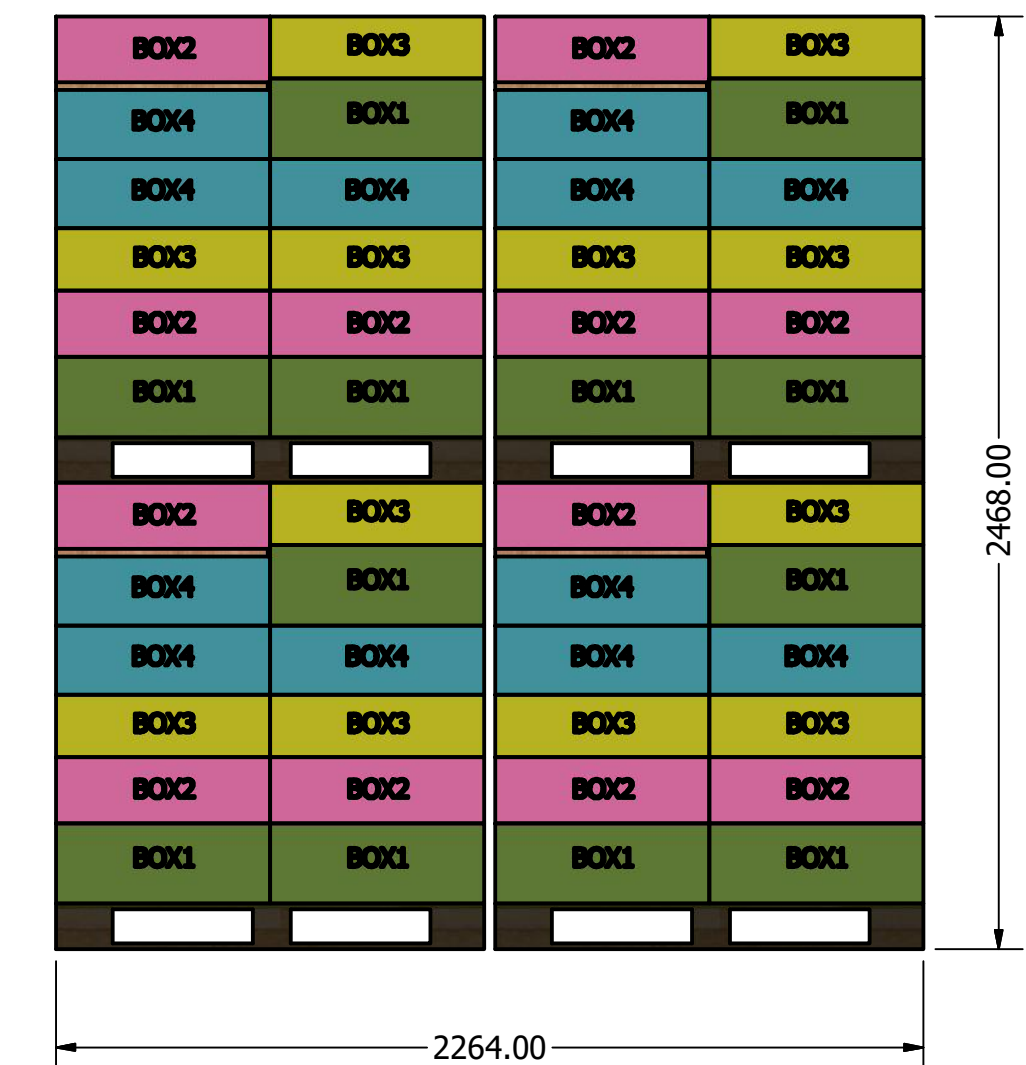

2106017 HIGHLANDER Container Loading Diagram

1 set = 4 boxes, 60 sets/HQ, 20 Pallets/40HQ, Gross weight 16600 kg

Pallet A*20pcs

Pallet A: 3 sets/ Pallet

DRAWN Rudy		TITLE		
CHECKED	2021/8/10			
QA		DWG NO		
MFG				
APPROVED		REV		
SCALE 1 / 20		SHEET 1 OF 1		