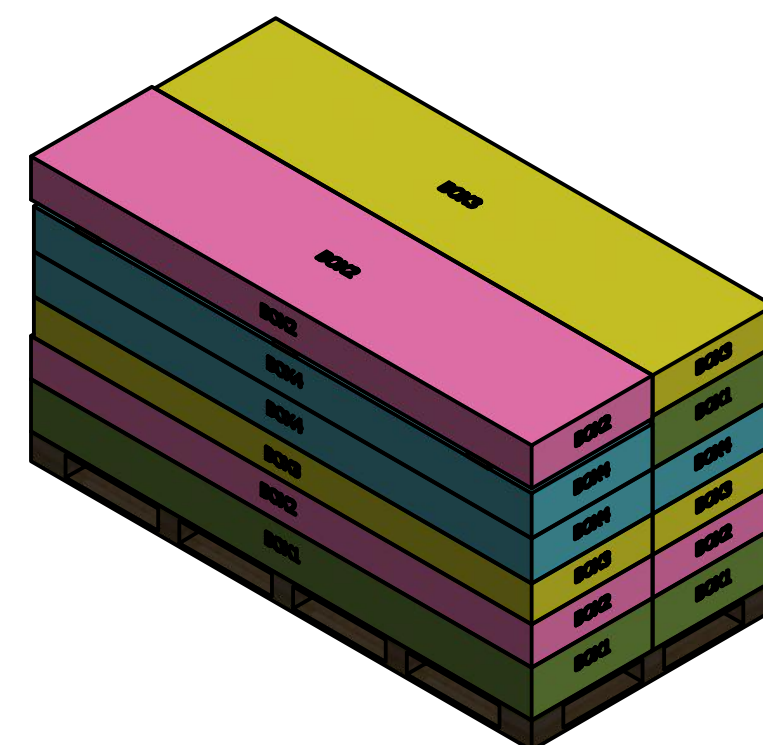

2106017 HIGHLANDER Container Loading Diagram

1 set = 4 boxes, 60 sets/HQ, 20 Pallets/40HQ, Gross weight 16600 kg

Pallet A*20pcs

Pallet A: 3 sets/ Pallet

DRAWN Rudy		TITLE		
CHECKED	2021/8/10			
QA		DWG NO		
MFG				
APPROVED		REV		
SCALE 1 / 20		SHEET 1 OF 1		