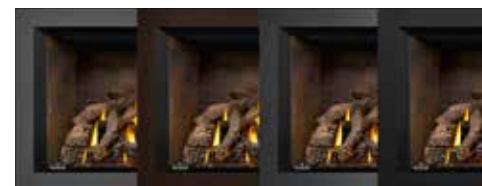

OAKVILLE X3

GDIX3 | GAS INSERT

ENHANCE YOUR WELLBEING

Napoleon's Power of Fire research has proved a fireplace can help reduce stress and stimulate your brain.

FEATURES

- Full view gas insert with hundreds of design options
- High performance burner provides complete firebox width flame display
- Premium clean face safety barrier maximizes viewing area
- Heat circulating blower optional
- Up to 30,000 BTU's

napoleon.com

Birch and Driftwood Log Set available to customize your appearance

Decorative brick kits include MIRRO-FLAME™ Porcelain Reflective Radiant Panels, Old Town Red™ Standard, Westminster™ Standard, Newport™ Standard

Four color options for faceplates

Optional faceplates with 2.5" and 5" widths in 3-sided or 4-sided configurations

Remote control included and eFIRE Remote App - total control of your fireplace from your mobile device