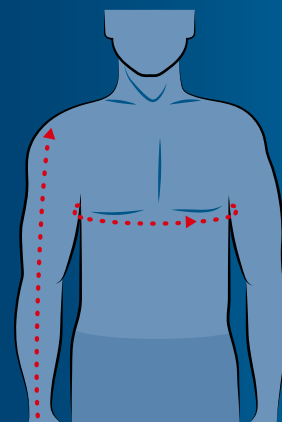

HEATED OUTDOOR GEAR FOR WORK AND LEISURE

For the perfect fit, consider the following criteria:

CHEST CIRCUMFERENCE

Measure horizontally around the widest area of your chest

ARM LENGTH

Measure from your wrist up to your shoulder

SIZE	S	M	L	XL	2XL	3XL
Chest	35"-37"	37"-38"	39"-40"	41"-42"	42"-44"	44"-45"
IN/CM	90-93	94-97	98-102	103-106	107-110	111-114
Arm Length	24"-25"	24"-25"	25"-26"	25"-26"	26"-27"	26"-27"
IN/CM	61-63	62-64	63-65	64-66	65-67	66-68