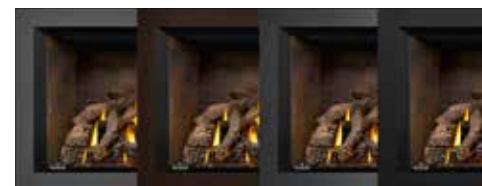

OAKVILLE GLASS 3

GDIG3 | GAS INSERT

ENHANCE YOUR WELLBEING

Napoleon's Power of Fire research has proved a fireplace can help reduce stress and stimulate your brain.

FEATURES

- Full view gas insert with hundreds of design options
- Premium clean face safety barrier maximizes viewing area
- Heat circulating blower optional
- Riser box and cast iron surround optional
- Up to 24,000 BTU's

napoleon.com

Sparkling topaz glass included for a contemporary design

MIRRO-FLAME[™] Porcelain Reflective Radiant Panels included

Four color options for faceplates

Optional faceplates with 2.5" and 5" widths in 3-sided or 4-sided configurations