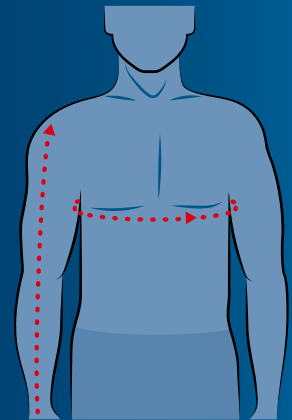

HEATED OUTDOOR GEAR FOR WORK AND LEISURE

For the perfect fit, consider the following criteria:

CHEST CIRCUMFERENCE

Measure horizontally around the widest area of your chest

ARM LENGTH

Measure from your wrist up to your shoulder

SIZE	S	M	L	XL	2XL	3XL
Chest	35"-37"	37"-38"	39"-40"	41"-42"	42"-44"	44"-45"
IN/CM	90-93	94-97	98-102	103-106	107-110	111-114
Arm Length	24"-25"	24"-25"	25"-26"	25"-26"	26"-27"	26"-27"
IN/CM	61-63	62-64	63-65	64-66	65-67	66-68