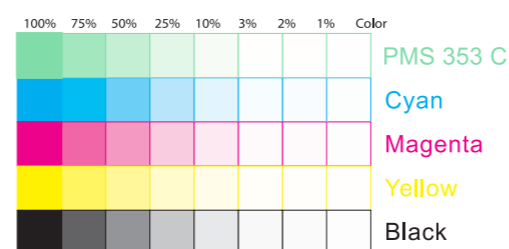

FRONT

pressSIGN CMYK 1 Spot_Colourbar_ISO 12647-2 Coated White Backing v6_labels_below i1Pro Contrast Bars.eps

pressSIGN CMYK 1 Spot_Colourbar_ISO 12647-2 Coated White Backing v6_labels_below.eps

BACK

File Name: 13097_MEES_STNPOP102822r3

Brand: Ingenuity

Category: Swing

Product Name: InLighten™ Soothing Swing - Nally™

Package Designer: Carol Pang

Product Manager: XXXXXXXX

Engineer: XXXXXXXX

Languages: Languages on POP 3/6

Dimensions: 5.5"W x 7.25"H

Packaging Prints
PMS 353 C plus CMYK
L*81.64 a*-39.47 b*14.56