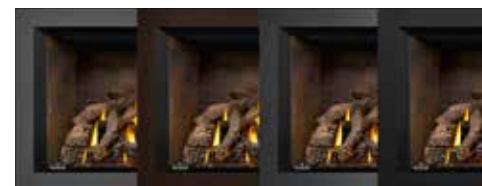

OAKVILLE X4

GDIX4 | GAS INSERT

ENHANCE YOUR WELLBEING

Napoleon's Power of Fire research has proved a fireplace can help reduce stress and stimulate your brain.

FEATURES

- Full view gas insert with hundreds of design options
- Triple flame technology creates a stunning visual display
- Premium clean face safety barrier maximizes viewing area
- Heat circulating blower optional
- Up to 40,000 BTU's

napoleon.com

Birch and Driftwood Log Set available to customize your appearance

Four color options for faceplates

Decorative brick kits include MIRRO-FLAME™ Porcelain Reflective Radiant Panels, Old Town Red™ Standard, Westminster™ Standard, Newport™ Standard

Optional faceplates with 2.5" and 5" widths in 3-sided or 4-sided configurations

Remote control included and eFIRE Remote App - total control of your fireplace from your mobile device

Exclusive top light included