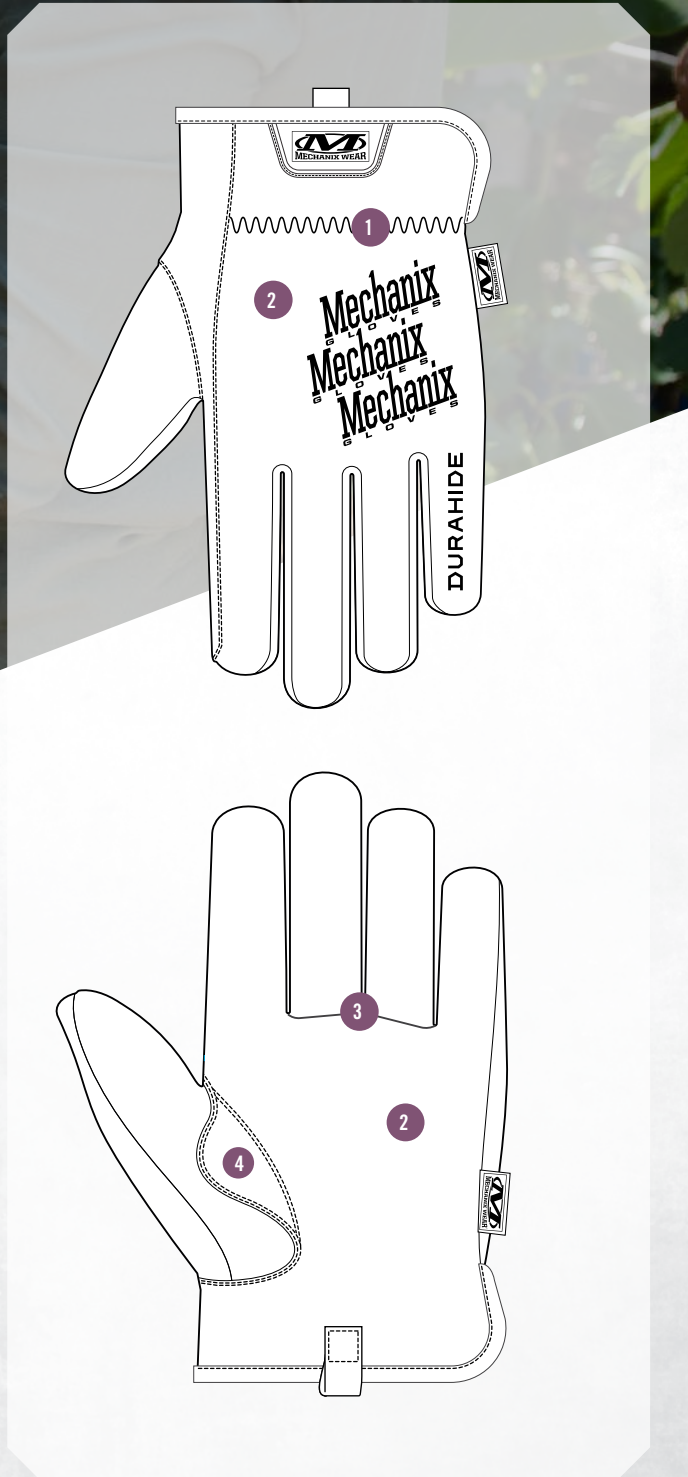

# LANDSCAPE SLIM-FIT LEATHER RIGGER

## WATER-RESISTANT LEATHER WORK GLOVES

DIY is more than a method, it's a way of life. We built our Durahide™ Cow Driver for weekend warriors who need a versatile leather work glove that isn't afraid of water. Our proprietary Durahide™ Leather Technology is water resistant yet breathable, and ready to work with no break-in time.

### FEATURES

- 1 Comfortable stretch-elastic cuffs provide easy on and off flexibility.
- 2 Durahide™ DRY™ leather is water resistant yet breathable, and ready to work with no break-in time.
- 3 The Gunn cut finger design repositions vulnerable seams for improved durability.
- 4 Comfortable keystone thumb design.