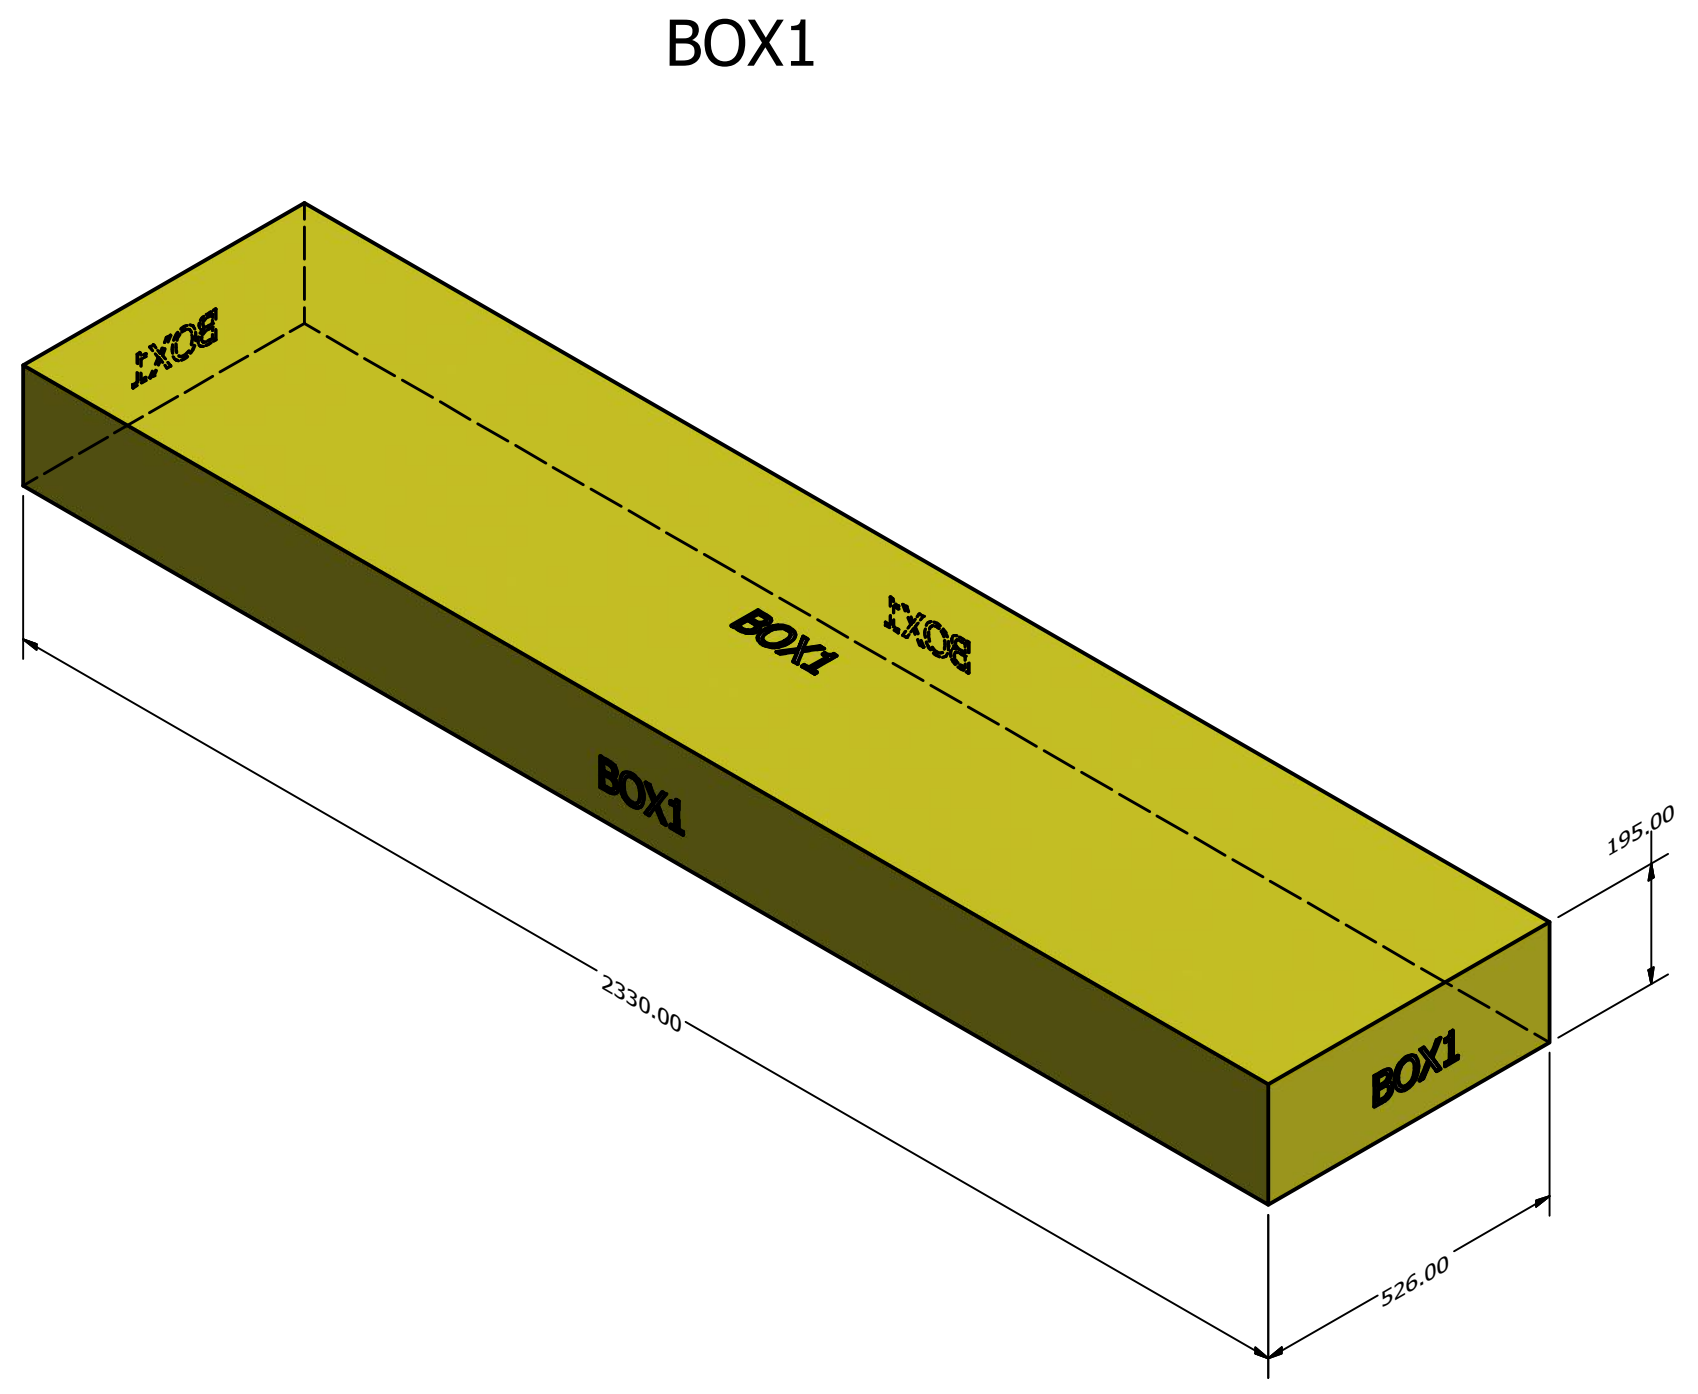

2500112 DOVER BAY Container Loading Diagram

(1 set=3 boxes, 80 sets/40HQ, 20 pallets/ 40HQ, Gross Weight:20760kg)

Top view

Pallet A * 20

Side view

11650.00

End view

2264.00

2460.00

DRAWN Rudy		TITLE		
CHECKED				
QA				
MFG				
APPROVED		SIZE D	DWG NO	REV
SCALE 1 / 20		SHEET 1 OF 1		

89kg

94kg

64kg

DRAWN Rudy		TITLE		
CHECKED				
QA				
MFG				
APPROVED		SIZE D	DWG NO BOXES	REV
		SCALE 0.10	SHEET 1 OF 1	