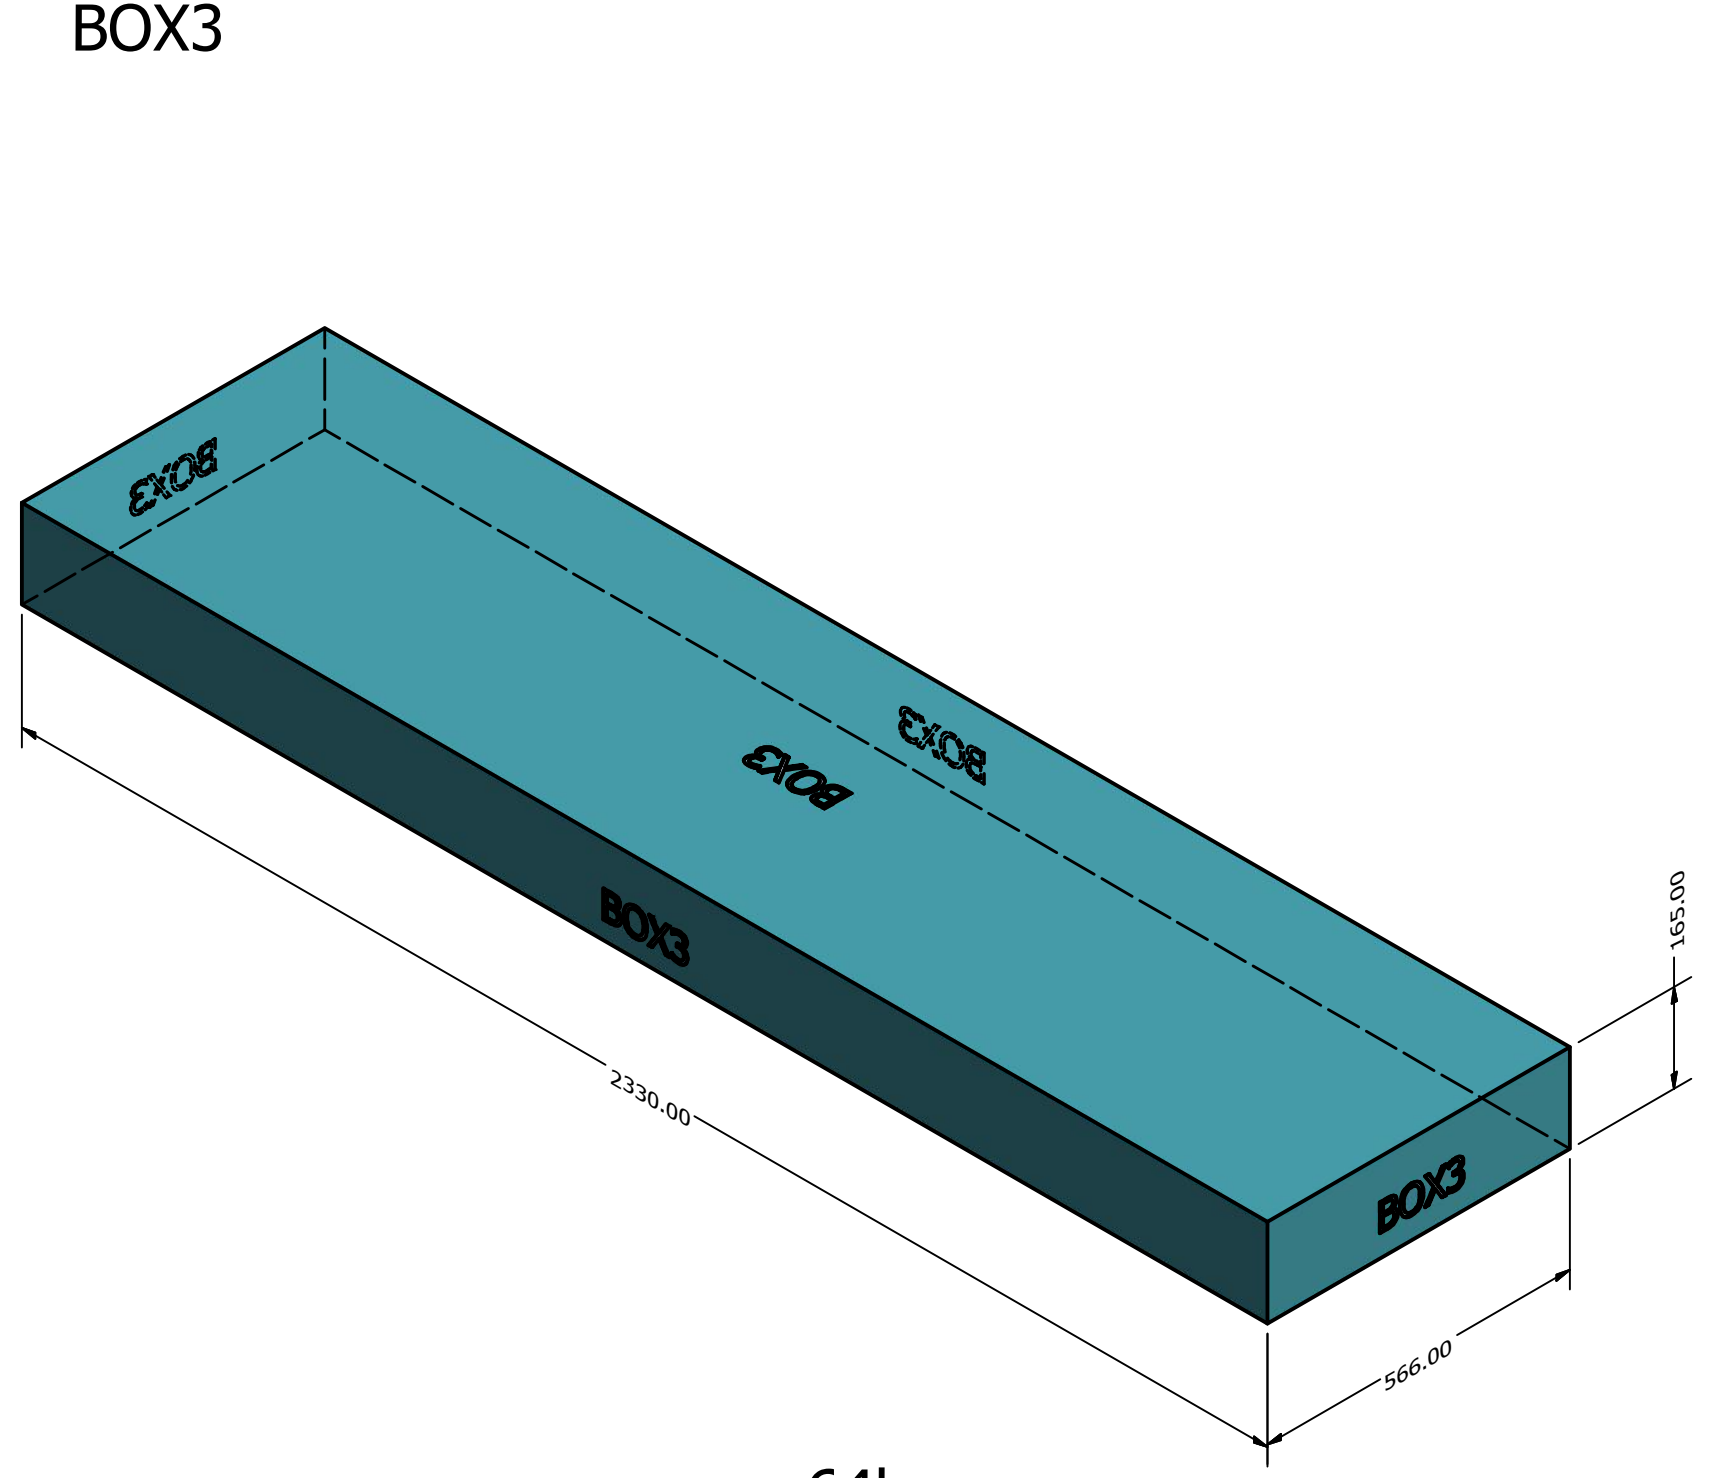

2500112 DOVER BAY Container Loading Diagram

(1 set=3 boxes, 80 sets/40HQ, 20 pallets/ 40HQ, Gross Weight:20760kg)

Top view

Pallet A * 20

Side view

11650.00

End view

2264.00

2460.00

DRAWN Rudy		TITLE		
CHECKED				
QA				
MFG				
APPROVED		SIZE D	DWG NO	REV
SCALE 1 / 20		SHEET 1 OF 1		

89kg

94kg

64kg

DRAWN Rudy		TITLE		
CHECKED				
QA				
MFG				
APPROVED		SIZE D	DWG NO BOXES	REV
		SCALE 0.10	SHEET 1 OF 1	