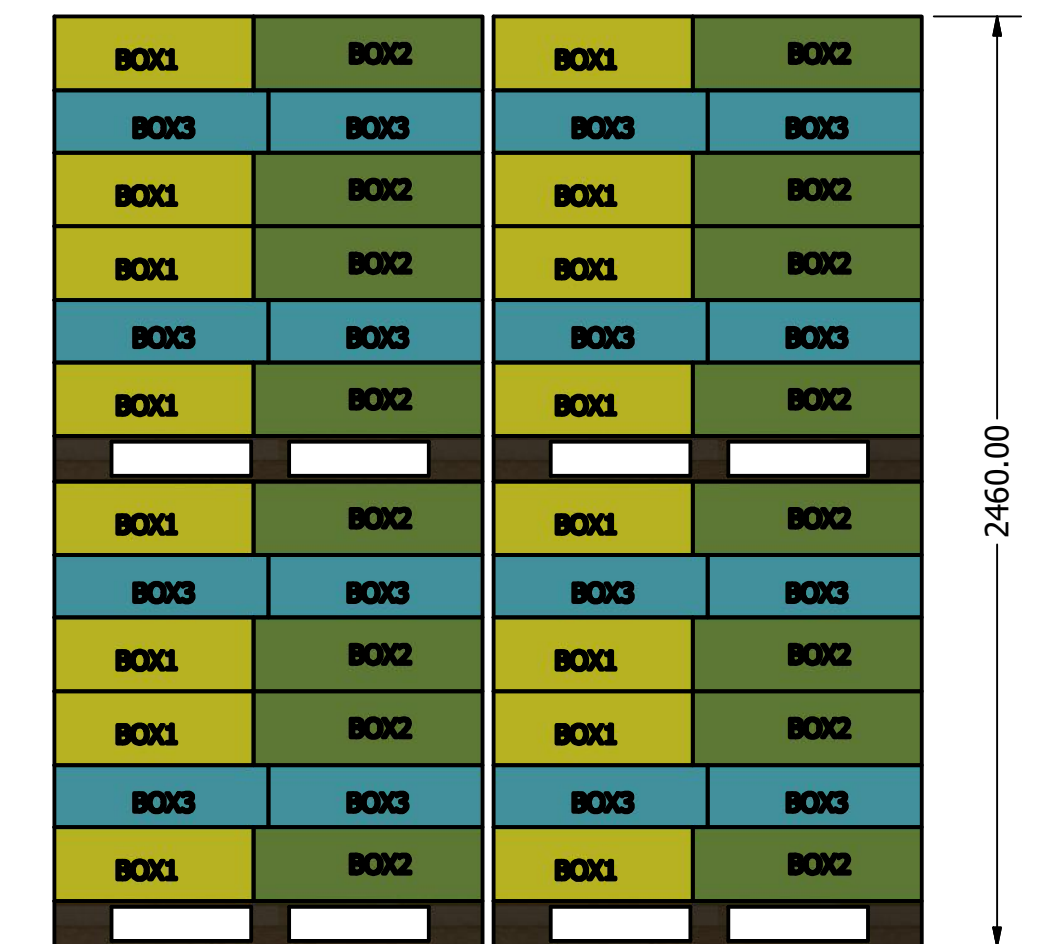

2500112 DOVER BAY Container Loading Diagram

(1 set=3 boxes, 80 sets/40HQ, 20 pallets/ 40HQ, Gross Weight:20760kg)

Top view

Pallet A * 20

Side view

11650.00

End view

2264.00

2460.00

DRAWN Rudy		TITLE		
CHECKED				
QA				
MFG				
APPROVED		SIZE D	DWG NO	REV
SCALE 1 / 20		SHEET 1 OF 1		

89kg

94kg

64kg

DRAWN Rudy		TITLE		
CHECKED				
QA				
MFG				
APPROVED		SIZE D	DWG NO BOXES	REV
		SCALE 0.10	SHEET 1 OF 1	