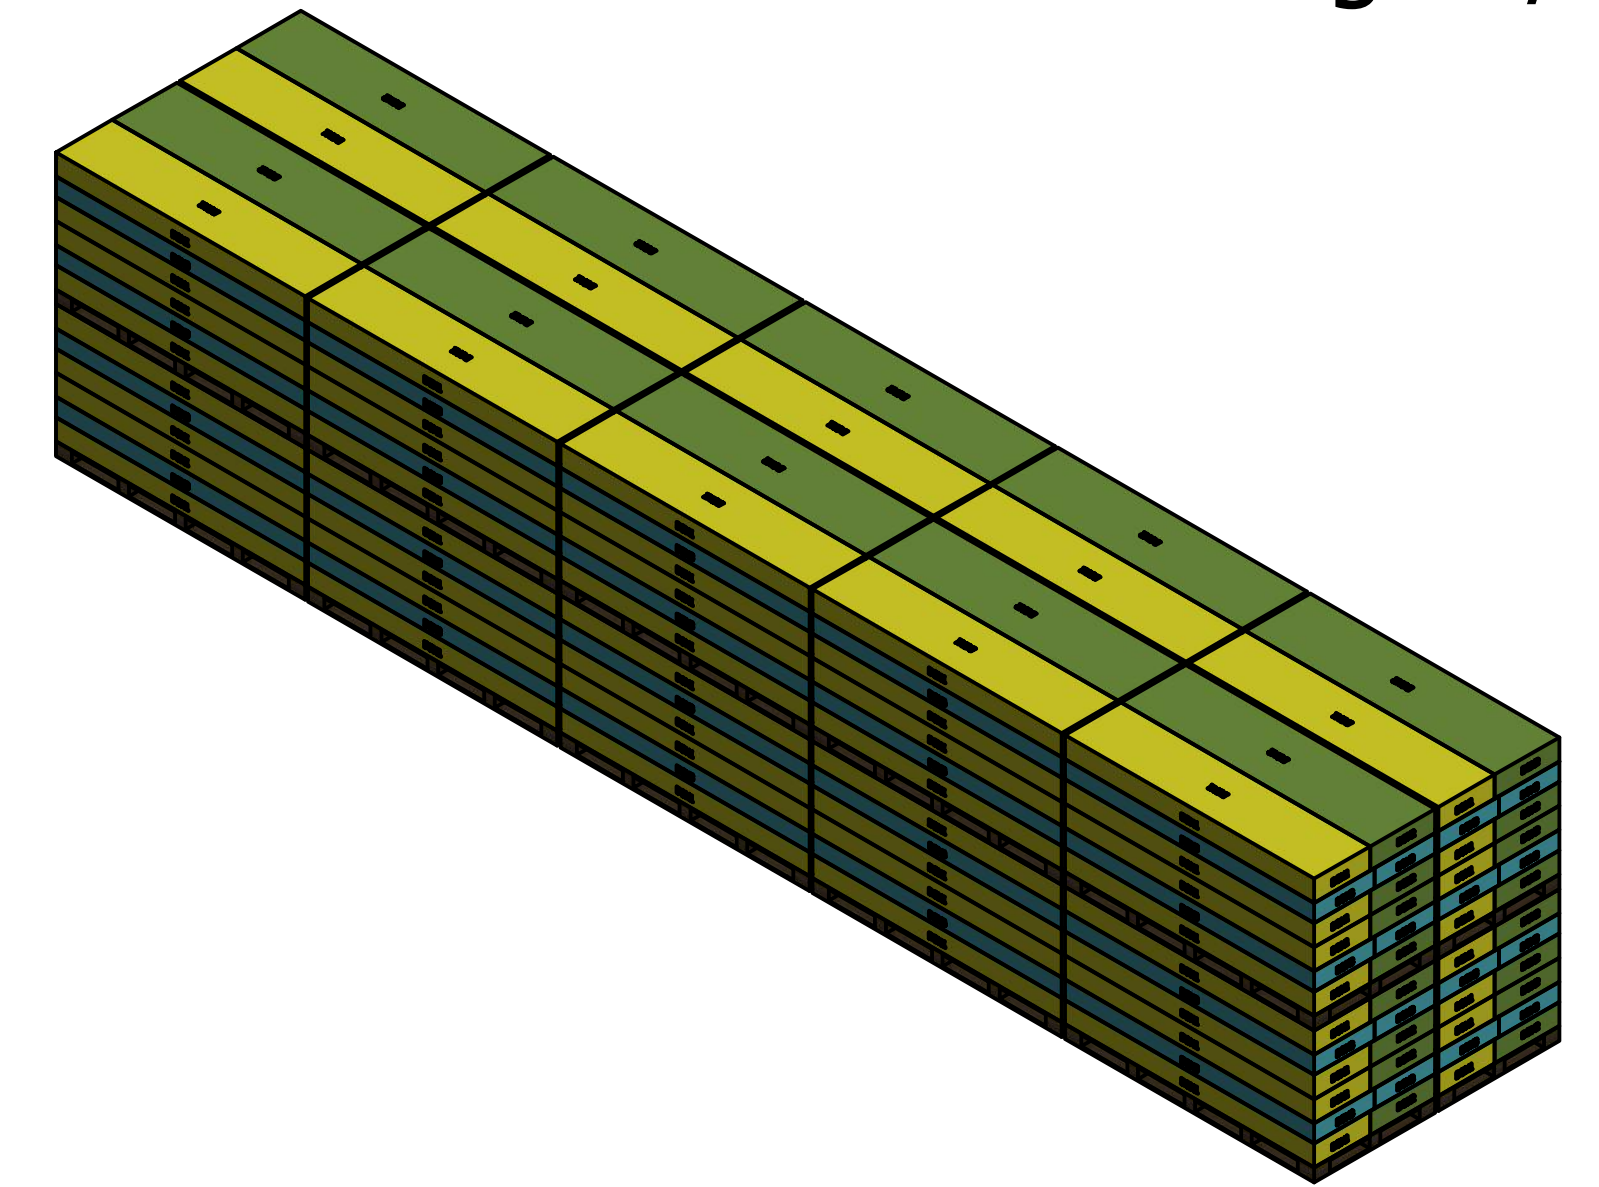

2500112 DOVER BAY Container Loading Diagram

(1 set=3 boxes, 80 sets/40HQ, 20 pallets/ 40HQ, Gross Weight:20760kg)

Top view

Pallet A * 20

Side view

11650.00

End view

2264.00

2460.00

DRAWN Rudy		TITLE		
CHECKED				
QA				
MFG				
APPROVED		SIZE D	DWG NO	REV
SCALE 1 / 20		SHEET 1 OF 1		

89kg

94kg

64kg

DRAWN Rudy		TITLE		
CHECKED				
QA				
MFG				
APPROVED		SIZE D	DWG NO BOXES	REV
		SCALE 0.10	SHEET 1 OF 1	