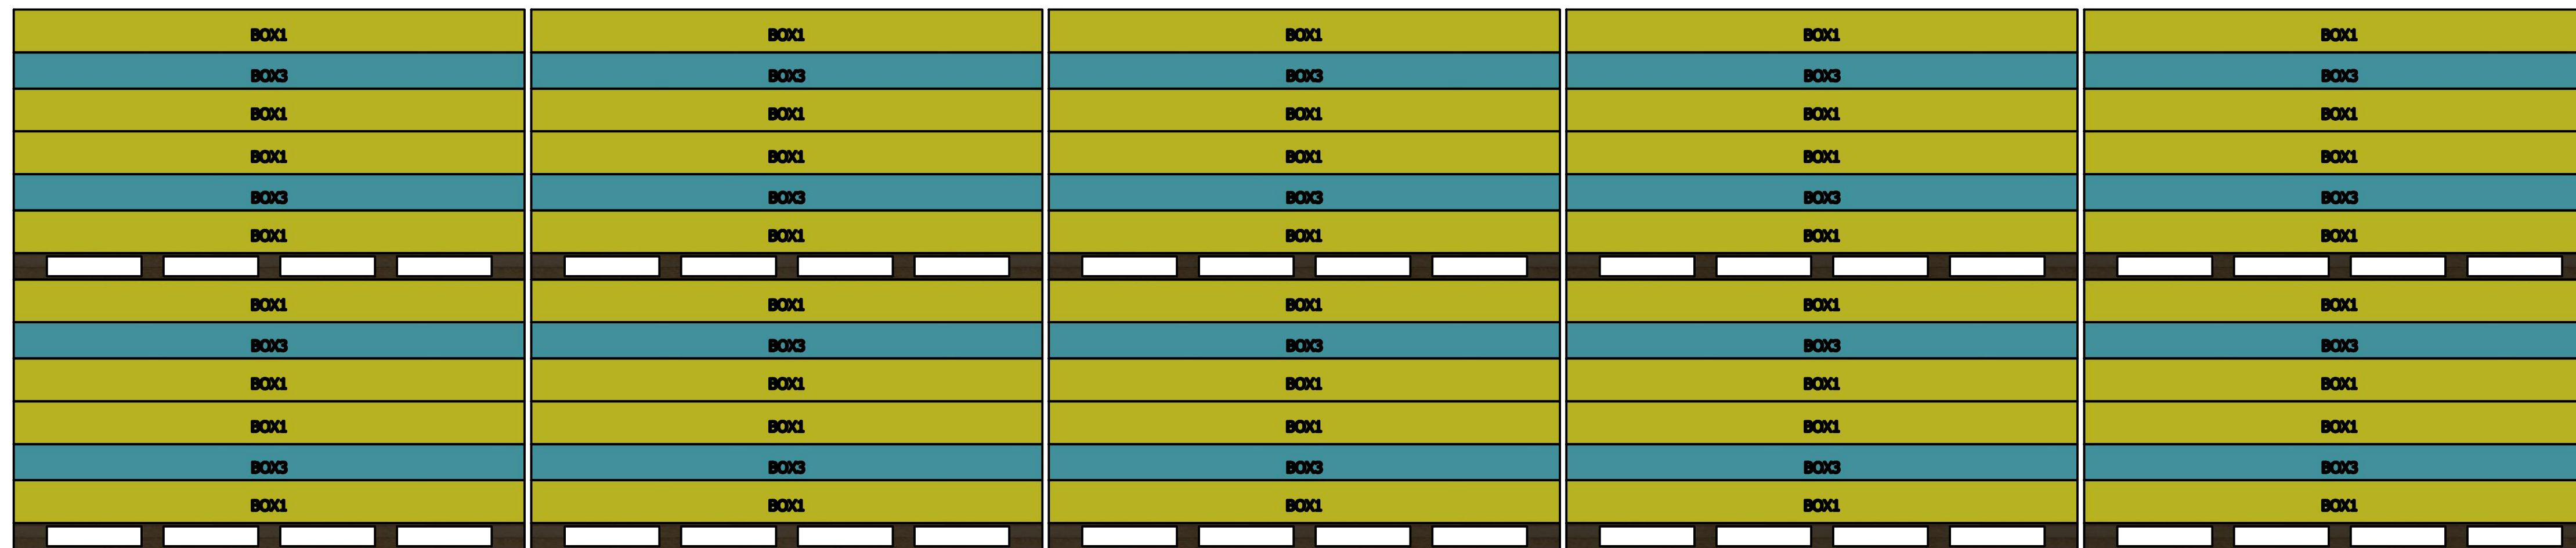

2500112 DOVER BAY Container Loading Diagram

(1 set=3 boxes, 80 sets/40HQ, 20 pallets/ 40HQ, Gross Weight:20760kg)

Top view

Pallet A * 20

Side view

11650.00

End view

2264.00

2460.00

DRAWN Rudy		TITLE		
CHECKED				
QA				
MFG				
APPROVED		SIZE D	DWG NO	REV
SCALE 1 / 20		SHEET 1 OF 1		

89kg

94kg

64kg

DRAWN Rudy		TITLE		
CHECKED				
QA				
MFG				
APPROVED		SIZE D	DWG NO BOXES	REV
		SCALE 0.10	SHEET 1 OF 1	