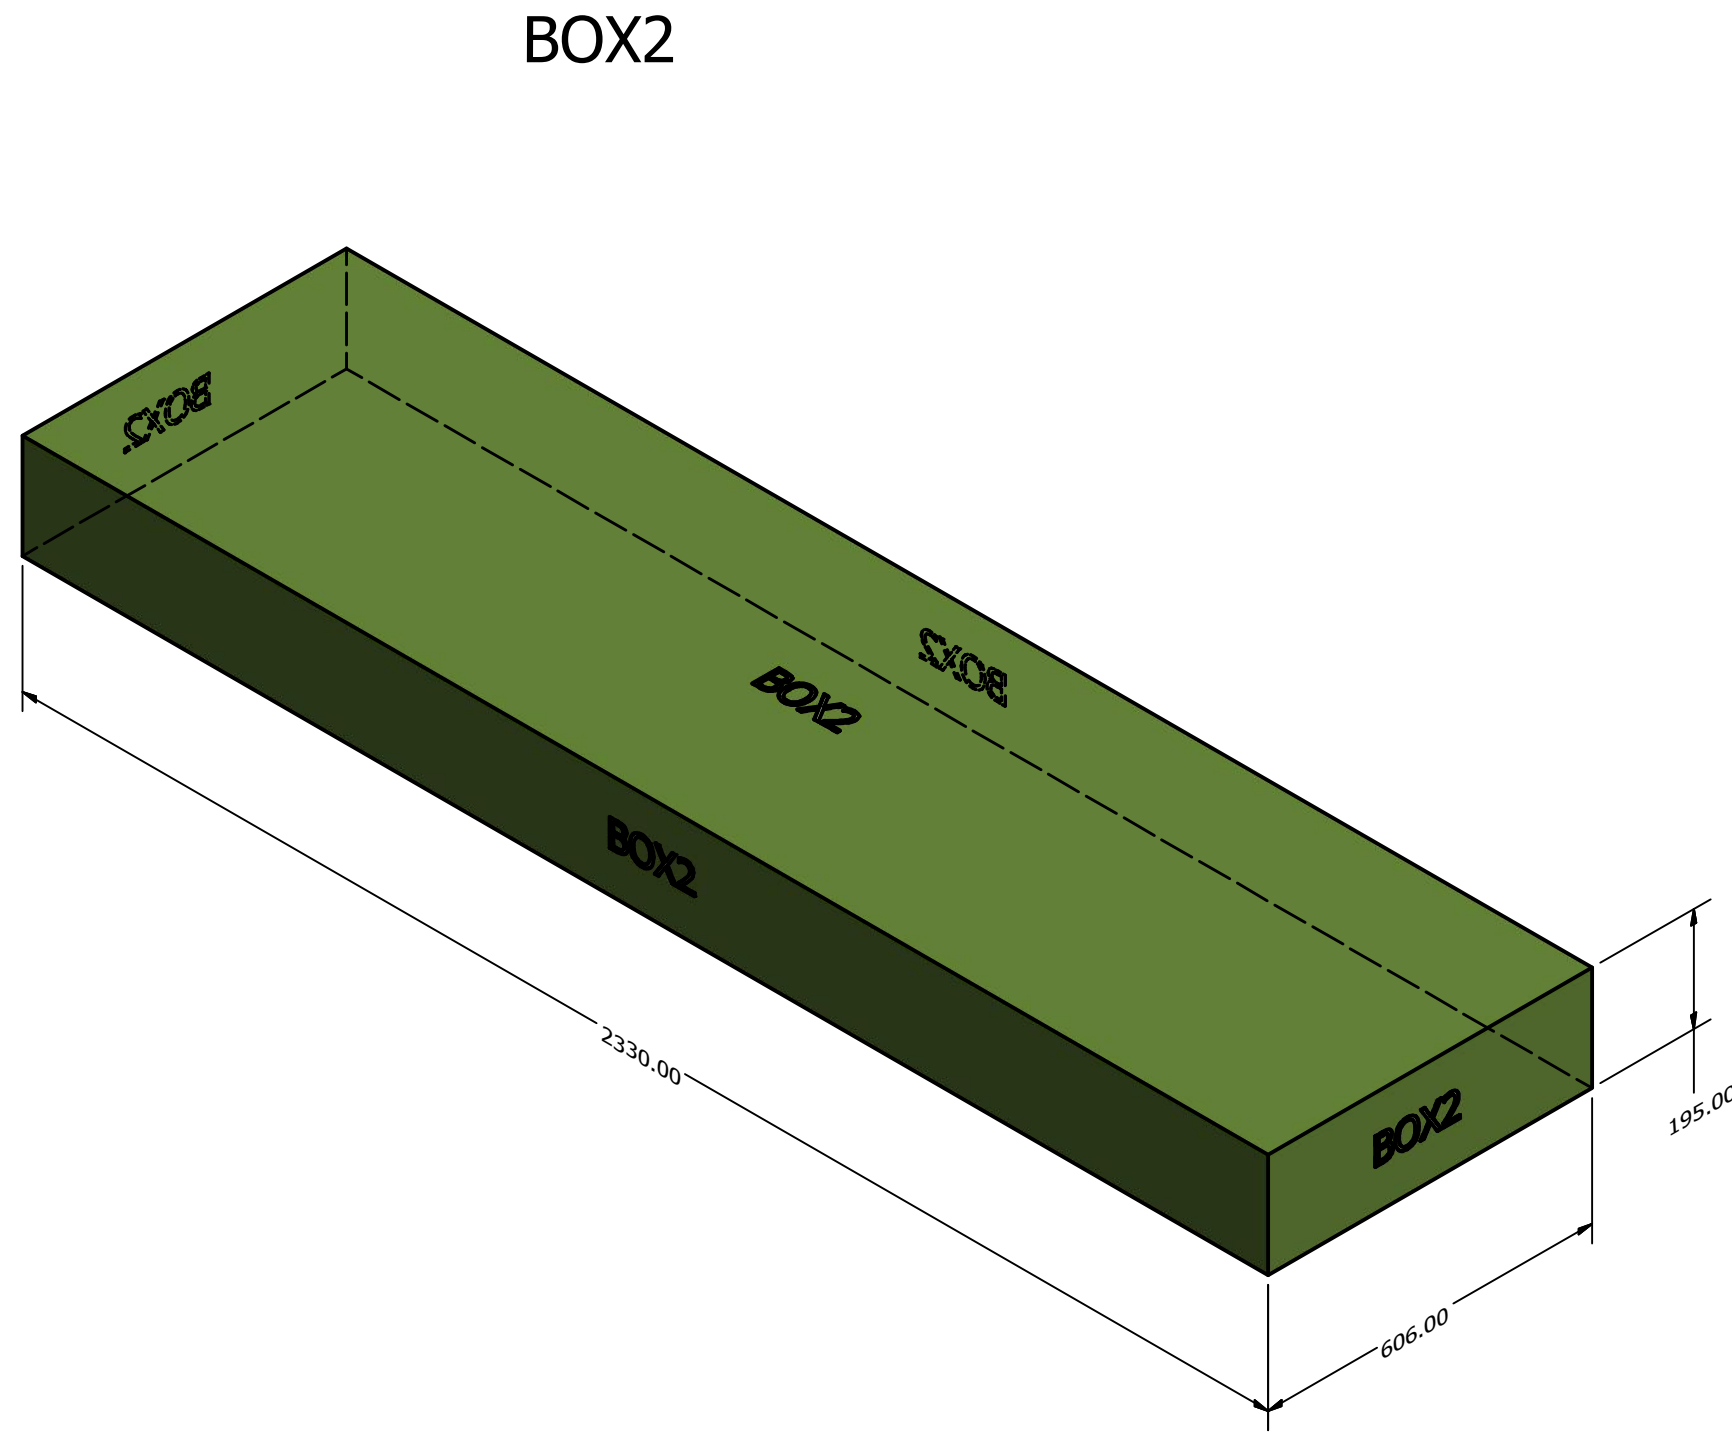

2500112 DOVER BAY Container Loading Diagram

(1 set=3 boxes, 80 sets/40HQ, 20 pallets/ 40HQ, Gross Weight:20760kg)

Top view

Pallet A * 20

Side view

11650.00

End view

2264.00

2460.00

DRAWN Rudy		TITLE		
CHECKED				
QA				
MFG				
APPROVED		SIZE D	DWG NO	REV
SCALE 1 / 20		SHEET 1 OF 1		

89kg

94kg

64kg

DRAWN Rudy		TITLE		
CHECKED				
QA				
MFG				
APPROVED		SIZE D	DWG NO BOXES	REV
		SCALE 0.10	SHEET 1 OF 1	