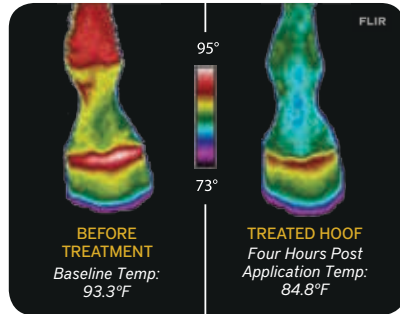

PRO TIPS

When's the right time to use Hooflex® Magic Cushion?

lessons, during or after shows, during or after trailering, following shoe removal and after time spent on hard, rocky or uneven ground.

The average hoof uses 3 ounces of **Magic Cushion**® – about the size of a golf ball. Adjust the amount according to your horse's hoof size.

Visit the Learning Center at Absorbine.com for application instructions.

*Thermal imaging study conducted September 2012

Thermal Imaging Confirms the Cooling Power of Magic Cushion®

Magic Cushion® is useful in soothing hooves any time, including after jumping

Recommended by Farriers & Competitors

"Sore feet will stop your horse. Whether it's concussion, bruising or the daily rigors of training taking its toll, **Magic Cushion**® is my go-to hoof packing to keep my horses comfortable and performing at their best," says Ian Millar, International Show Jumping Champion.