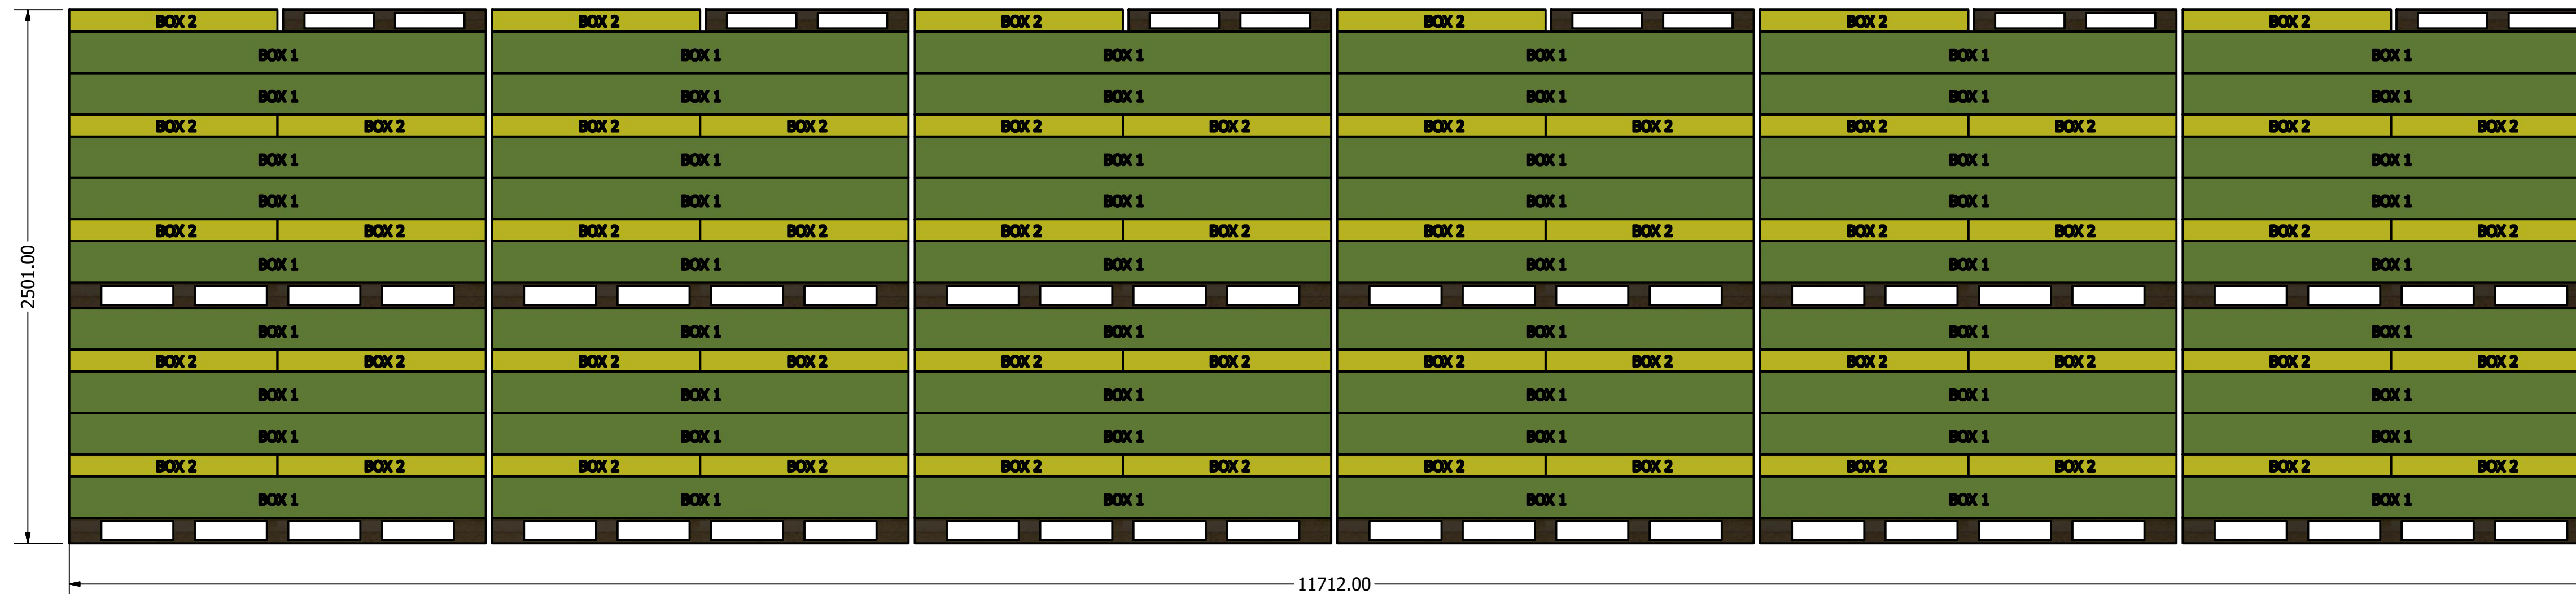

2200128B Bay Pointe Container Loading Diagram

(1 set=2 boxes, 270 sets/40HQ, 24 pallets/ 40HQ, Gross weight:19090KG)

Top view

Side view

End view

- Pallet A (8 units) * 6
- Pallet B (10 units) * 6
- Pallet C (12 units) * 6
- Pallet D (15 units) * 6

DRAWN Rudy		TITLE		
CHECKED				
QA				
MFG				
APPROVED				
		SIZE D	DWG NO	REV
		SCALE 1 / 20	SHEET 1 OF 1	

Pallet A (8 units)

Pallet B (10 units)

DRAWN Rudy	2019/8/21		
CHECKED		TITLE	
QA			
MFG			
APPROVED			
		SIZE D	DWG NO Pallet A-1
		SCALE 1 / 8	REV
		SHEET 1 OF 1	

Pallet C (12 units)

Pallet D (15 units)

DRAWN Rudy	2019/8/21		
CHECKED		TITLE	
QA			
MFG			
APPROVED			
		SIZE D	DWG NO Pallet A-1
		SCALE 1 : 8	REV
		SHEET 1 OF 1	

DRAWN Rudy		TITLE		
CHECKED				
QA				
MFG				
APPROVED		SIZE D	DWG NO BOXES	REV
		SCALE 1 / 8	SHEET 1 OF 1	