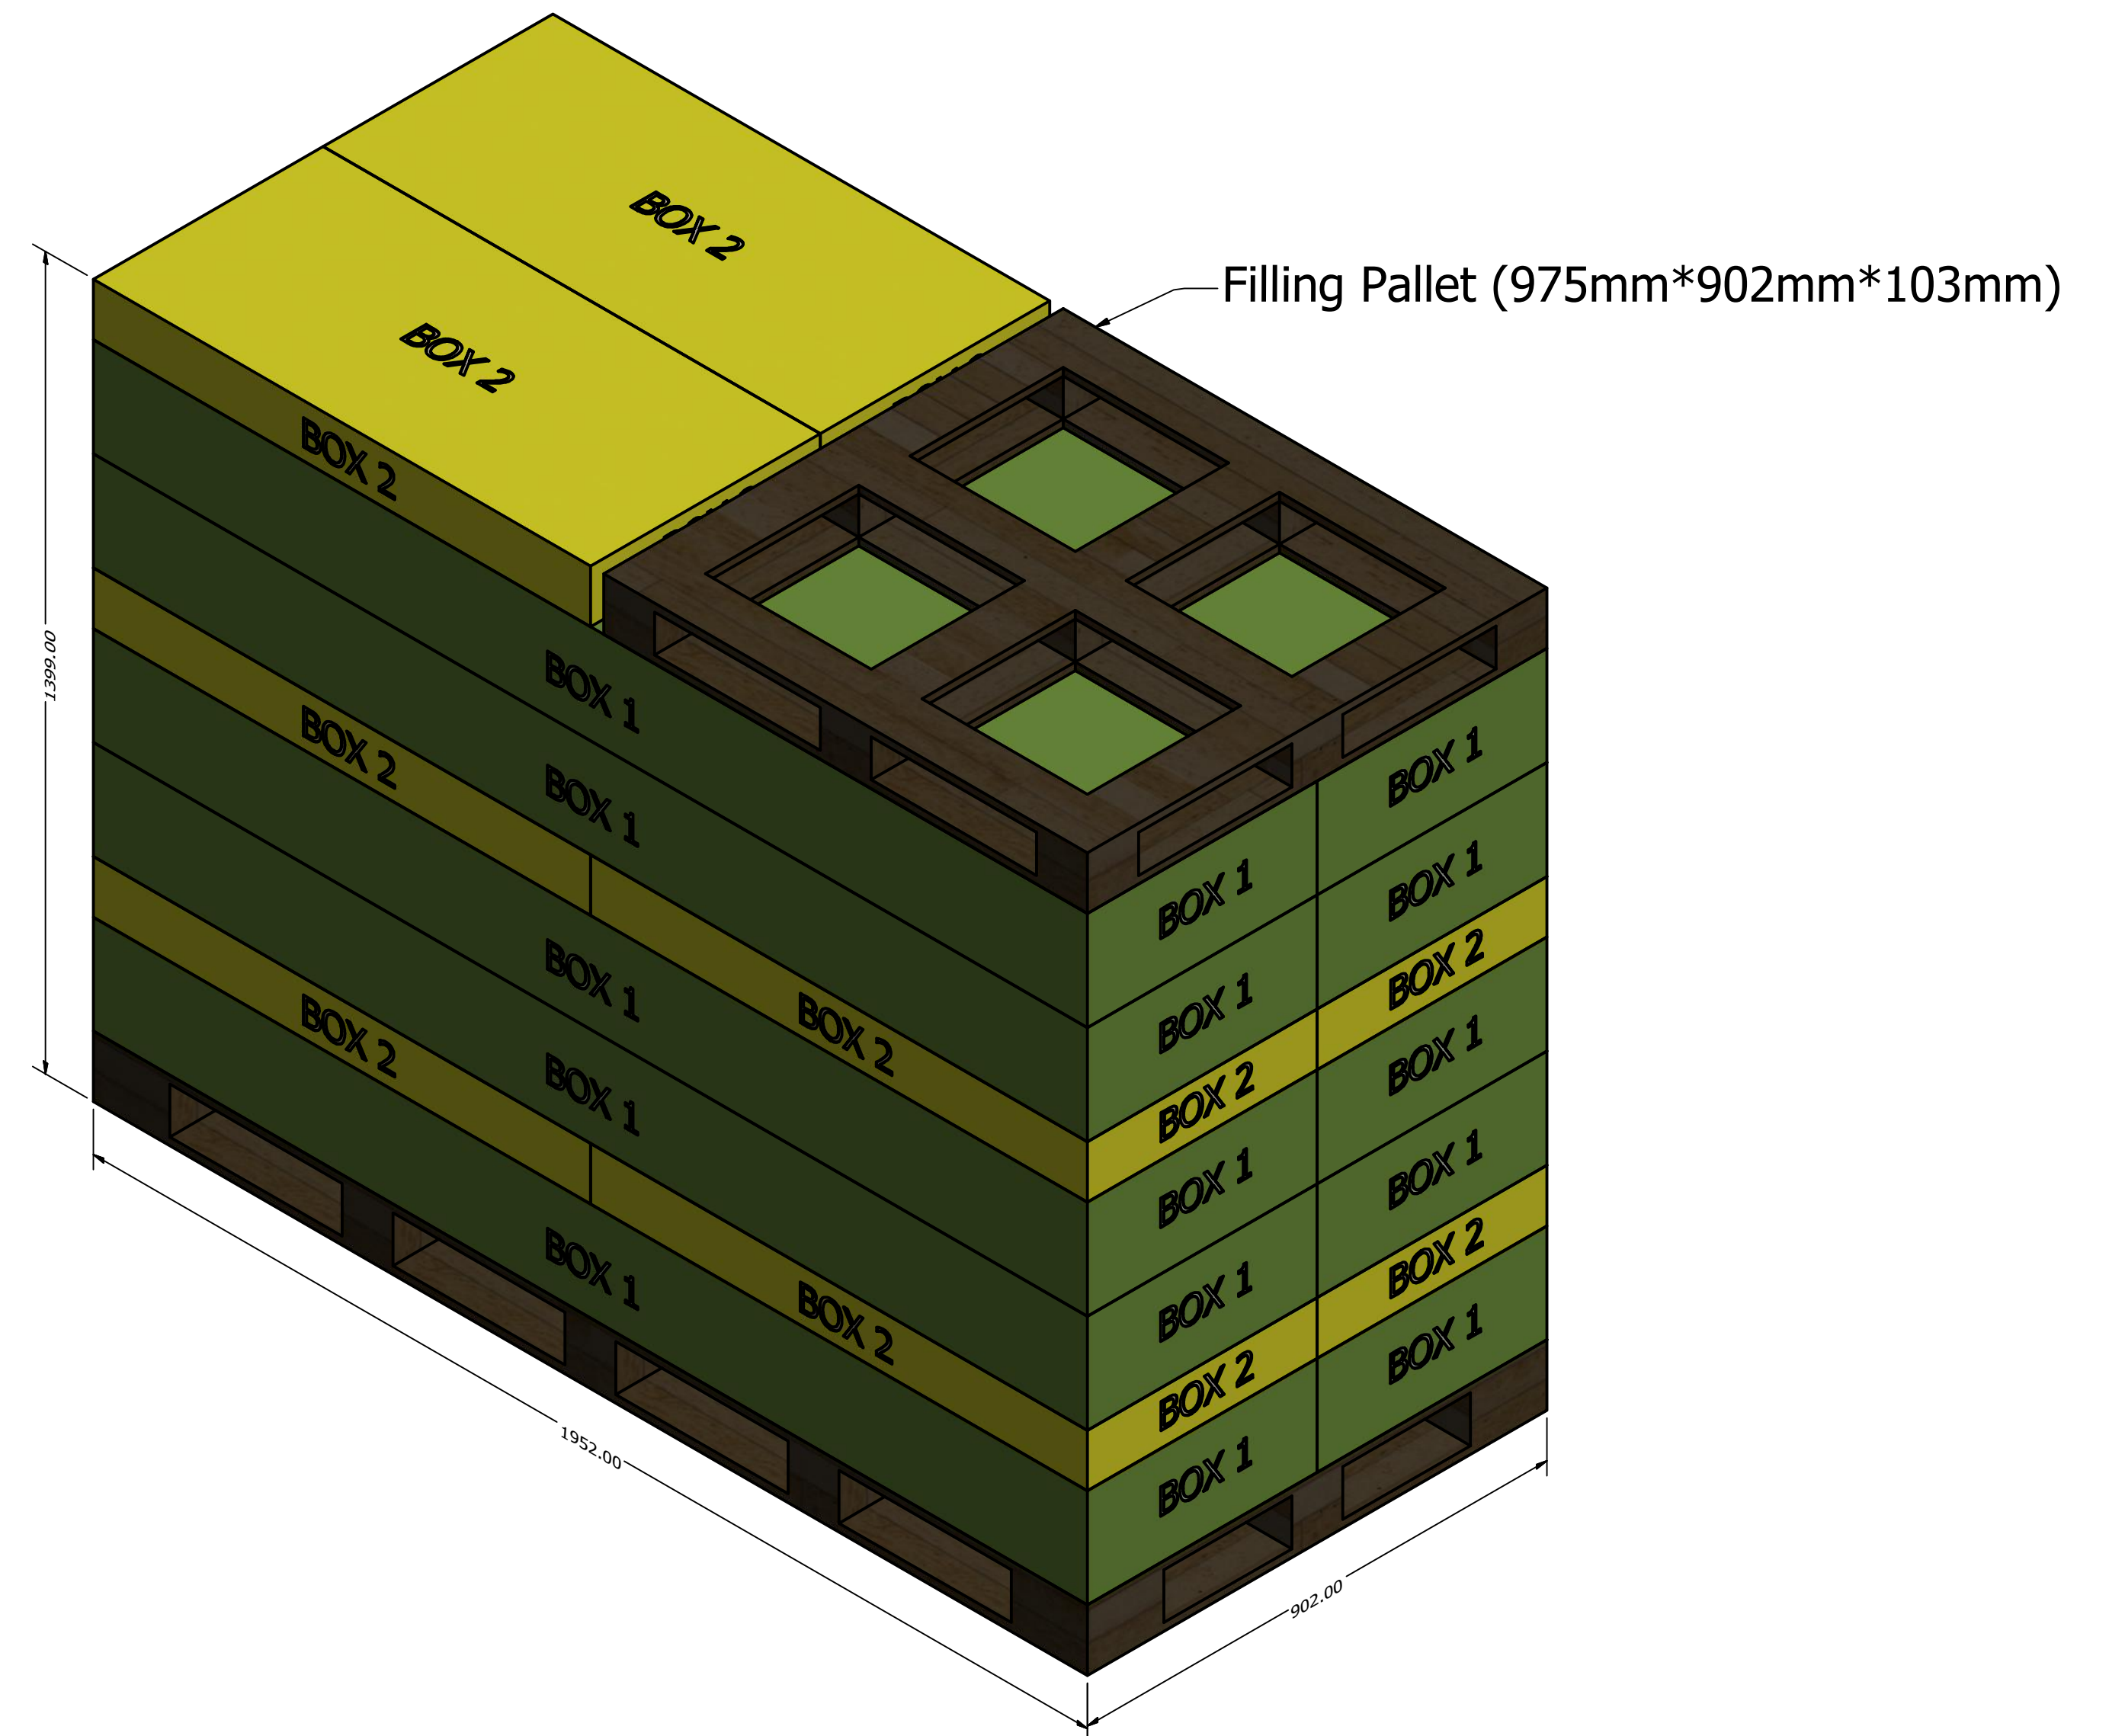

2200128B Bay Pointe Container Loading Diagram

(1 set=2 boxes, 270 sets/40HQ, 24 pallets/ 40HQ, Gross weight:19090KG)

Top view

Side view

End view

- Pallet A (8 units) * 6
- Pallet B (10 units) * 6
- Pallet C (12 units) * 6
- Pallet D (15 units) * 6

DRAWN Rudy		TITLE		
CHECKED				
QA				
MFG				
APPROVED				
		SIZE D	DWG NO	REV
		SCALE 1 / 20	SHEET 1 OF 1	

Pallet A (8 units)

Pallet B (10 units)

DRAWN Rudy	2019/8/21		
CHECKED		TITLE	
QA			
MFG			
APPROVED			
		SIZE D	DWG NO Pallet A-1
		SCALE 1 / 8	REV
		SHEET 1 OF 1	

Pallet C (12 units)

Pallet D (15 units)

DRAWN Rudy	2019/8/21		
CHECKED		TITLE	
QA			
MFG			
APPROVED			
		SIZE D	DWG NO Pallet A-1
		SCALE 1 : 8	REV
		SHEET 1 OF 1	

DRAWN Rudy		TITLE		
CHECKED				
QA				
MFG				
APPROVED		SIZE D	DWG NO BOXES	REV
		SCALE 1 / 8	SHEET 1 OF 1	