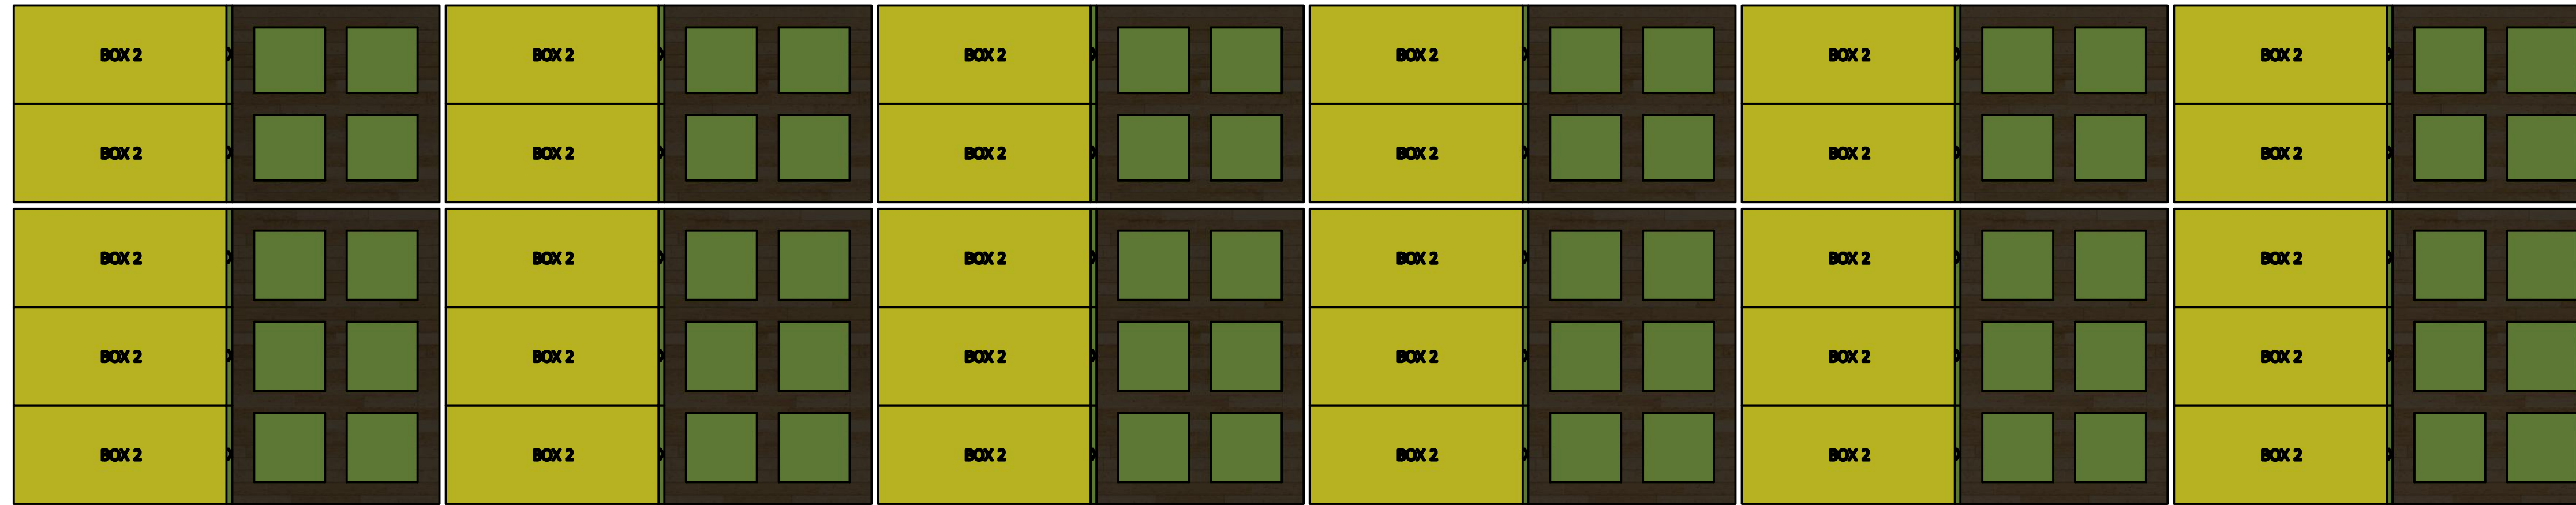

2200128B Bay Pointe Container Loading Diagram

(1 set=2 boxes, 270 sets/40HQ, 24 pallets/ 40HQ, Gross weight:19090KG)

Top view

Side view

End view

- Pallet A (8 units) * 6
- Pallet B (10 units) * 6
- Pallet C (12 units) * 6
- Pallet D (15 units) * 6

DRAWN Rudy		TITLE		
CHECKED				
QA				
MFG				
APPROVED				
		SIZE D	DWG NO	REV
		SCALE 1 / 20	SHEET 1 OF 1	

Pallet A (8 units)

Pallet B (10 units)

DRAWN Rudy	2019/8/21		
CHECKED		TITLE	
QA			
MFG			
APPROVED			
		SIZE D	DWG NO Pallet A-1
		SCALE 1 / 8	REV
		SHEET 1 OF 1	

Pallet C (12 units)

Pallet D (15 units)

DRAWN Rudy	2019/8/21		
CHECKED		TITLE	
QA			
MFG			
APPROVED			
		SIZE D	DWG NO Pallet A-1
		SCALE 1 : 8	REV
		SHEET 1 OF 1	

DRAWN Rudy		TITLE		
CHECKED				
QA				
MFG				
APPROVED		SIZE D	DWG NO BOXES	REV
		SCALE 1 / 8	SHEET 1 OF 1	