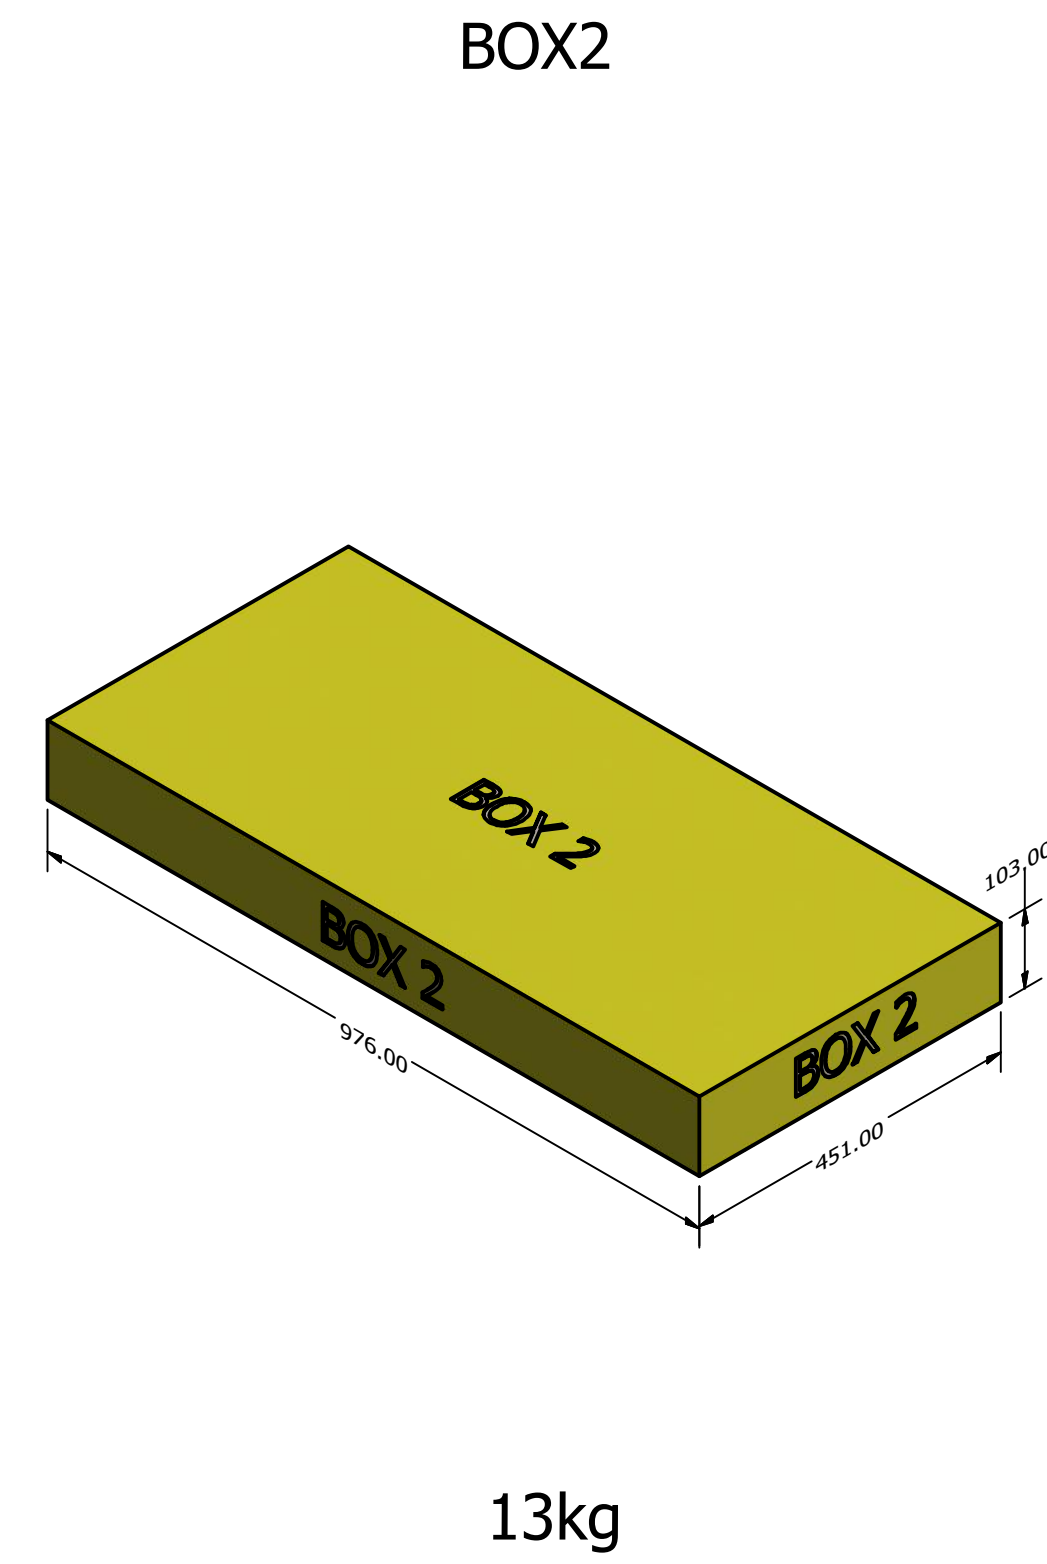

2200128B Bay Pointe Container Loading Diagram

(1 set=2 boxes, 270 sets/40HQ, 24 pallets/ 40HQ, Gross weight:19090KG)

Top view

Side view

End view

- Pallet A (8 units) * 6
- Pallet B (10 units) * 6
- Pallet C (12 units) * 6
- Pallet D (15 units) * 6

DRAWN Rudy		TITLE		
CHECKED				
QA				
MFG				
APPROVED				
		SIZE D	DWG NO	REV
		SCALE 1 / 20	SHEET 1 OF 1	

Pallet A (8 units)

Pallet B (10 units)

DRAWN Rudy	2019/8/21		
CHECKED		TITLE	
QA			
MFG			
APPROVED			
		SIZE D	DWG NO Pallet A-1
		SCALE 1 / 8	REV
		SHEET 1 OF 1	

Pallet C (12 units)

Pallet D (15 units)

DRAWN Rudy	2019/8/21		
CHECKED		TITLE	
QA			
MFG			
APPROVED			
		SIZE D	DWG NO Pallet A-1
		SCALE 1 : 8	REV
		SHEET 1 OF 1	

DRAWN Rudy		TITLE		
CHECKED				
QA				
MFG				
APPROVED		SIZE D	DWG NO BOXES	REV
		SCALE 1 / 8	SHEET 1 OF 1	