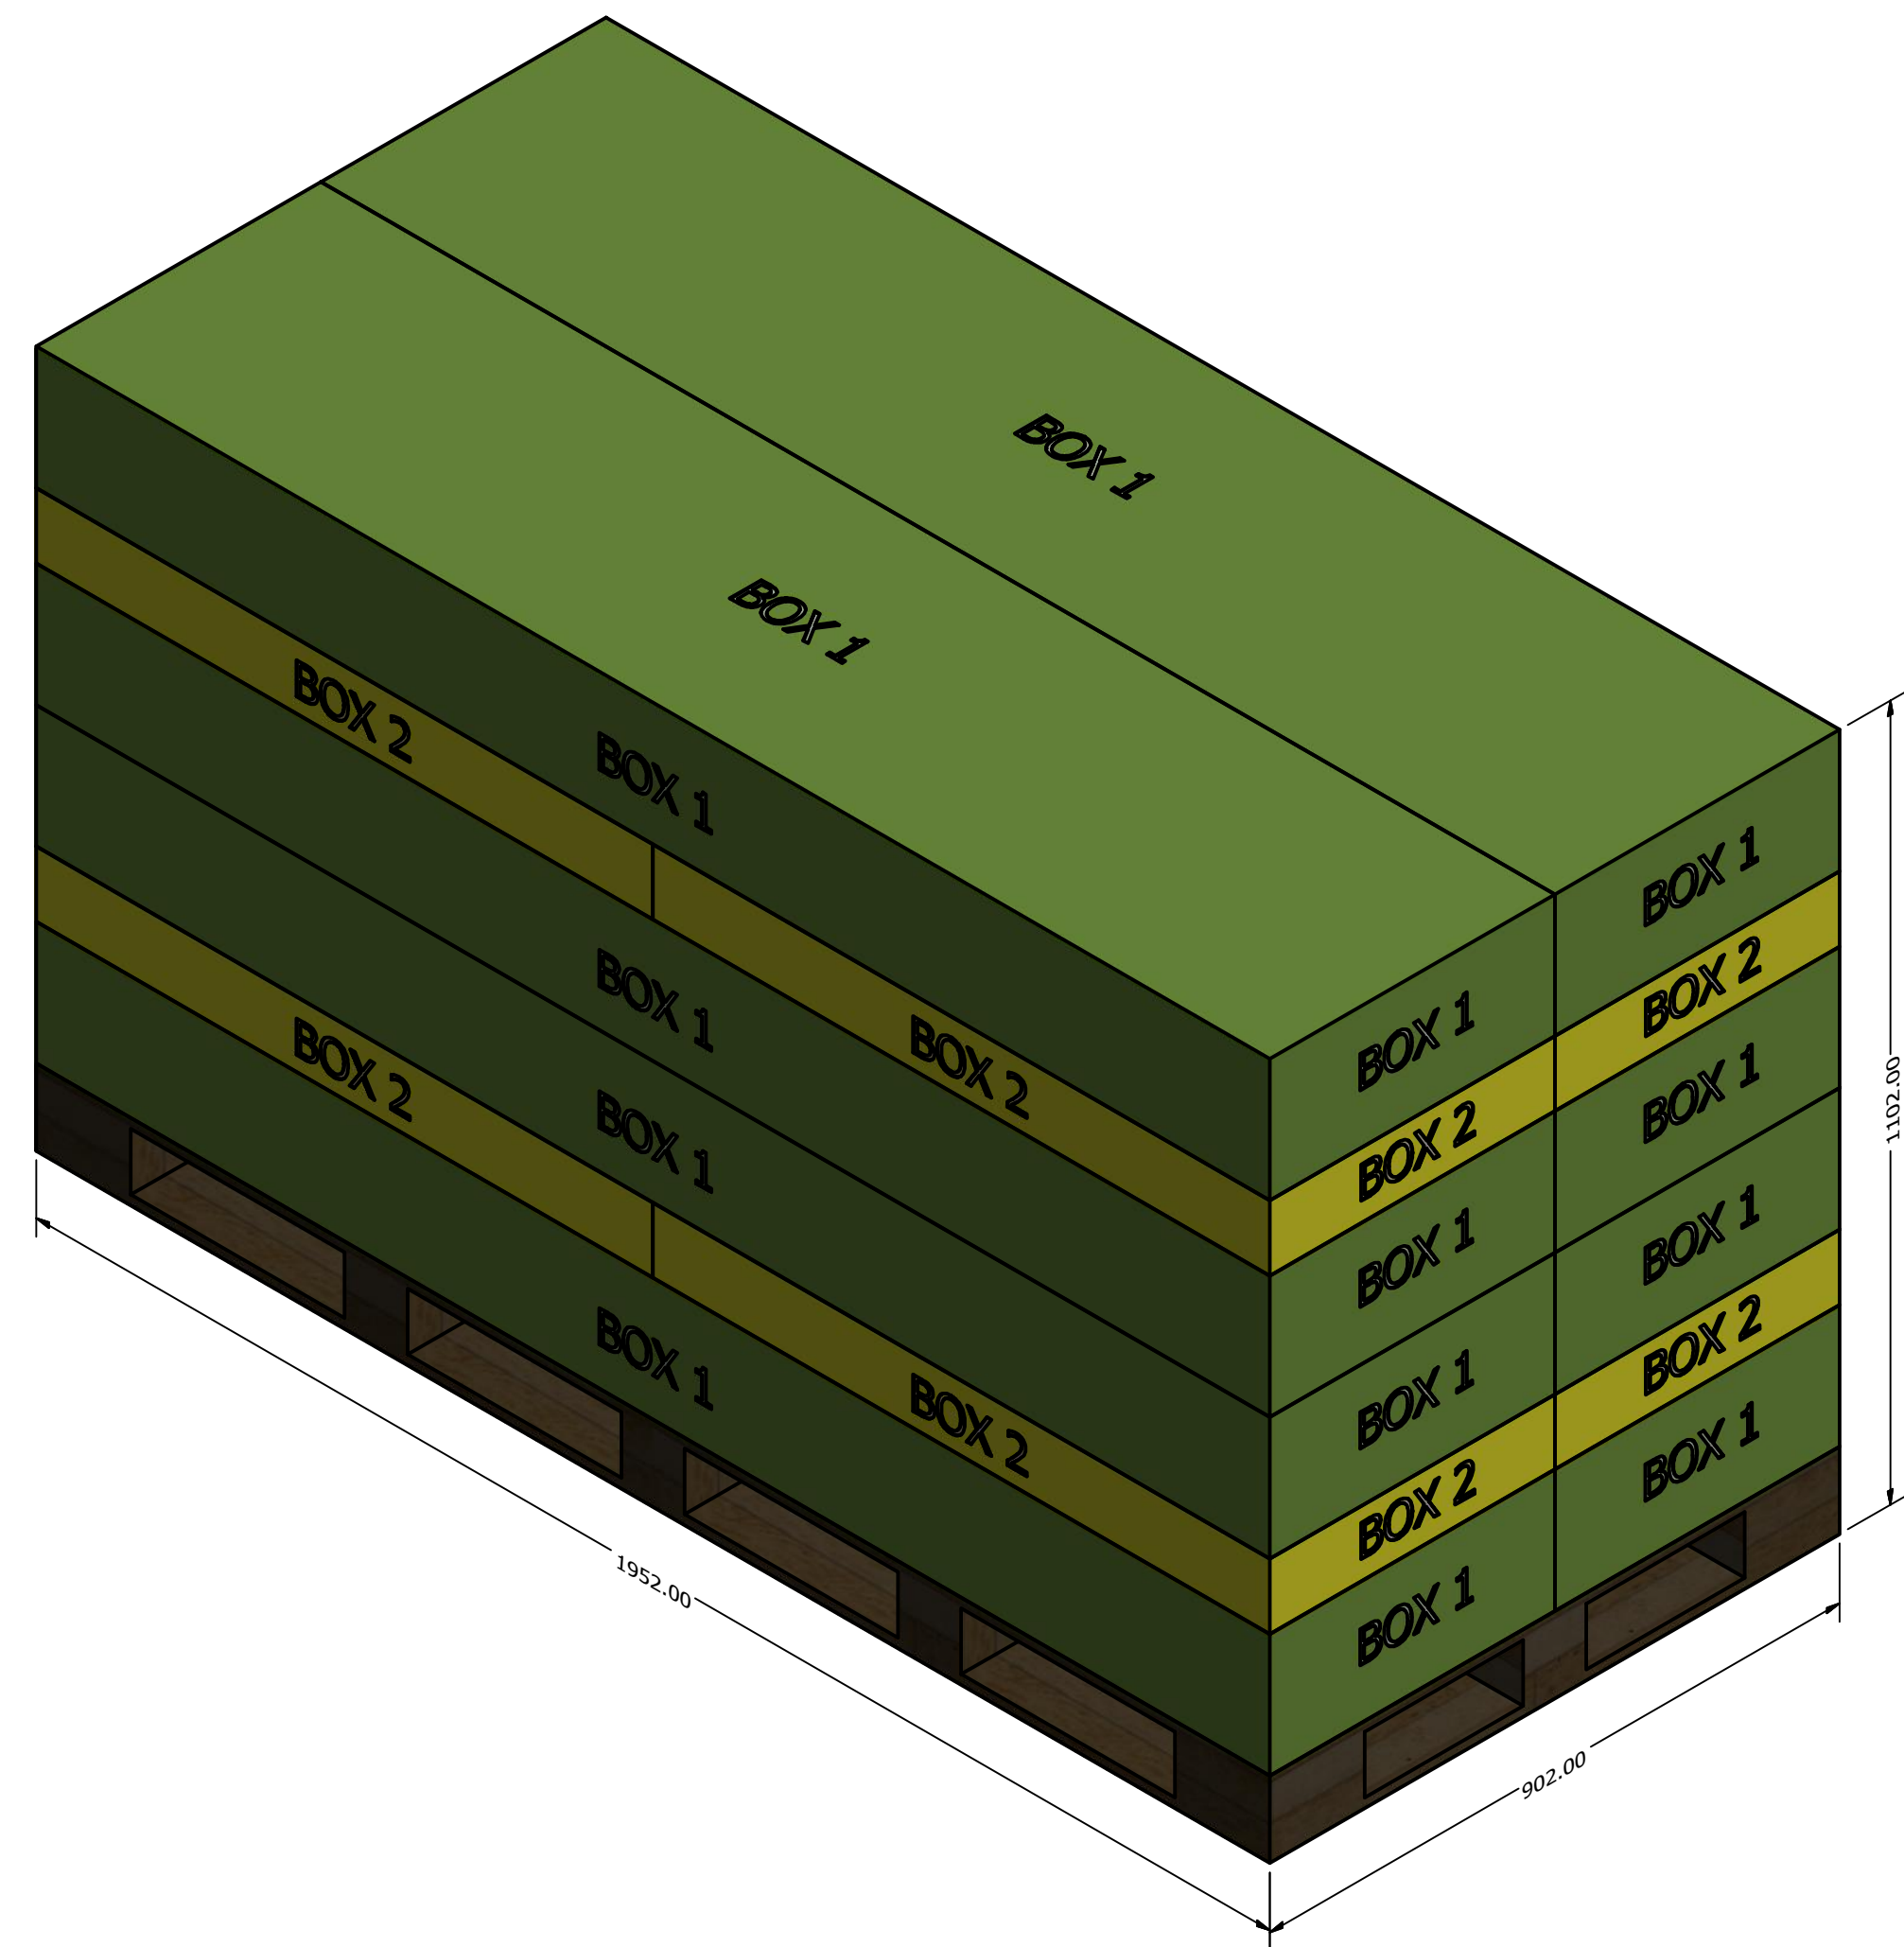

2200128B Bay Pointe Container Loading Diagram

(1 set=2 boxes, 270 sets/40HQ, 24 pallets/ 40HQ, Gross weight:19090KG)

Top view

Side view

End view

- Pallet A (8 units) * 6
- Pallet B (10 units) * 6
- Pallet C (12 units) * 6
- Pallet D (15 units) * 6

DRAWN Rudy		TITLE		
CHECKED				
QA				
MFG				
APPROVED				
		SIZE D	DWG NO	REV
		SCALE 1 / 20	SHEET 1 OF 1	

Pallet A (8 units)

Pallet B (10 units)

DRAWN Rudy	2019/8/21		
CHECKED		TITLE	
QA			
MFG			
APPROVED			
		SIZE D	DWG NO Pallet A-1
		SCALE 1 / 8	REV
		SHEET 1 OF 1	

Pallet C (12 units)

Pallet D (15 units)

DRAWN Rudy	2019/8/21		
CHECKED		TITLE	
QA			
MFG			
APPROVED			
		SIZE D	DWG NO Pallet A-1
		SCALE 1 : 8	REV
		SHEET 1 OF 1	

DRAWN Rudy		TITLE		
CHECKED				
QA				
MFG				
APPROVED		SIZE D	DWG NO BOXES	REV
		SCALE 1 / 8	SHEET 1 OF 1	