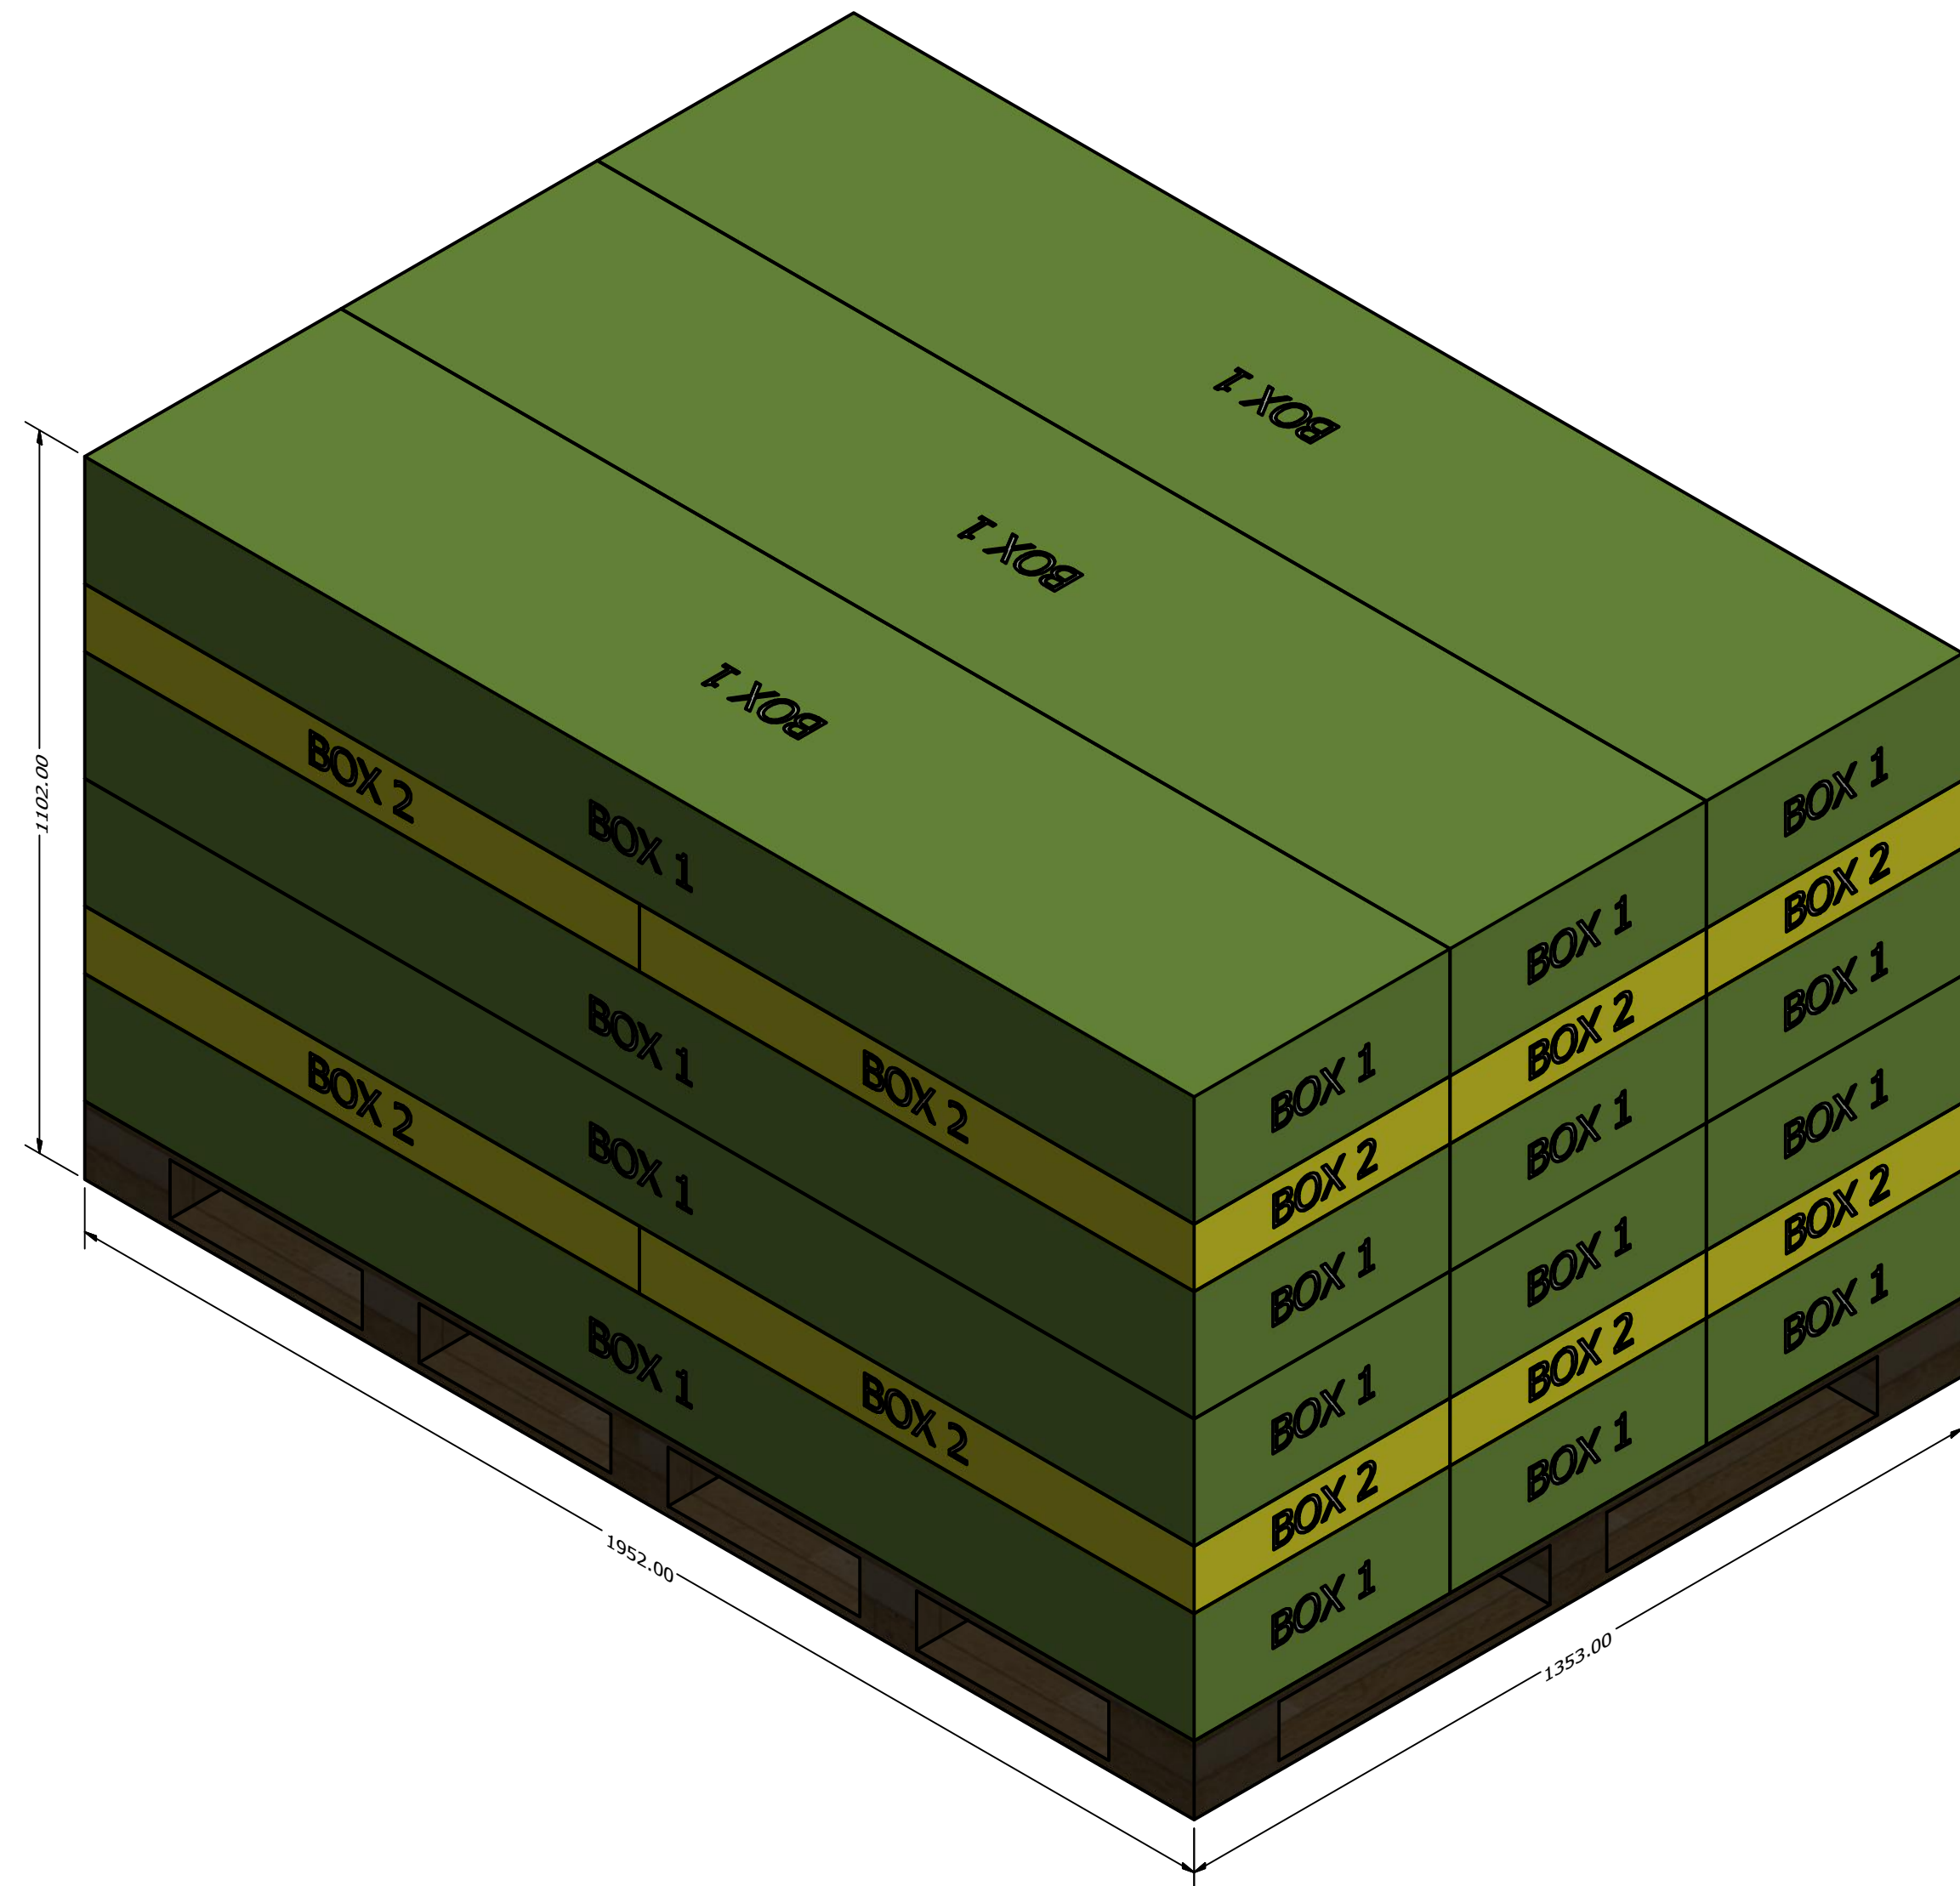

2200128B Bay Pointe Container Loading Diagram

(1 set=2 boxes, 270 sets/40HQ, 24 pallets/ 40HQ, Gross weight:19090KG)

Top view

Side view

End view

- Pallet A (8 units) * 6
- Pallet B (10 units) * 6
- Pallet C (12 units) * 6
- Pallet D (15 units) * 6

DRAWN Rudy		TITLE		
CHECKED				
QA				
MFG				
APPROVED				
		SIZE D	DWG NO	REV
		SCALE 1 / 20	SHEET 1 OF 1	

Pallet A (8 units)

Pallet B (10 units)

DRAWN Rudy	2019/8/21		
CHECKED		TITLE	
QA			
MFG			
APPROVED			
		SIZE D	DWG NO Pallet A-1
		SCALE 1 / 8	REV
		SHEET 1 OF 1	

Pallet C (12 units)

Pallet D (15 units)

DRAWN Rudy	2019/8/21		
CHECKED		TITLE	
QA			
MFG			
APPROVED			
		SIZE D	DWG NO Pallet A-1
		SCALE 1 : 8	REV
		SHEET 1 OF 1	

DRAWN Rudy		TITLE		
CHECKED				
QA				
MFG				
APPROVED		SIZE D	DWG NO BOXES	REV
		SCALE 1 / 8	SHEET 1 OF 1	