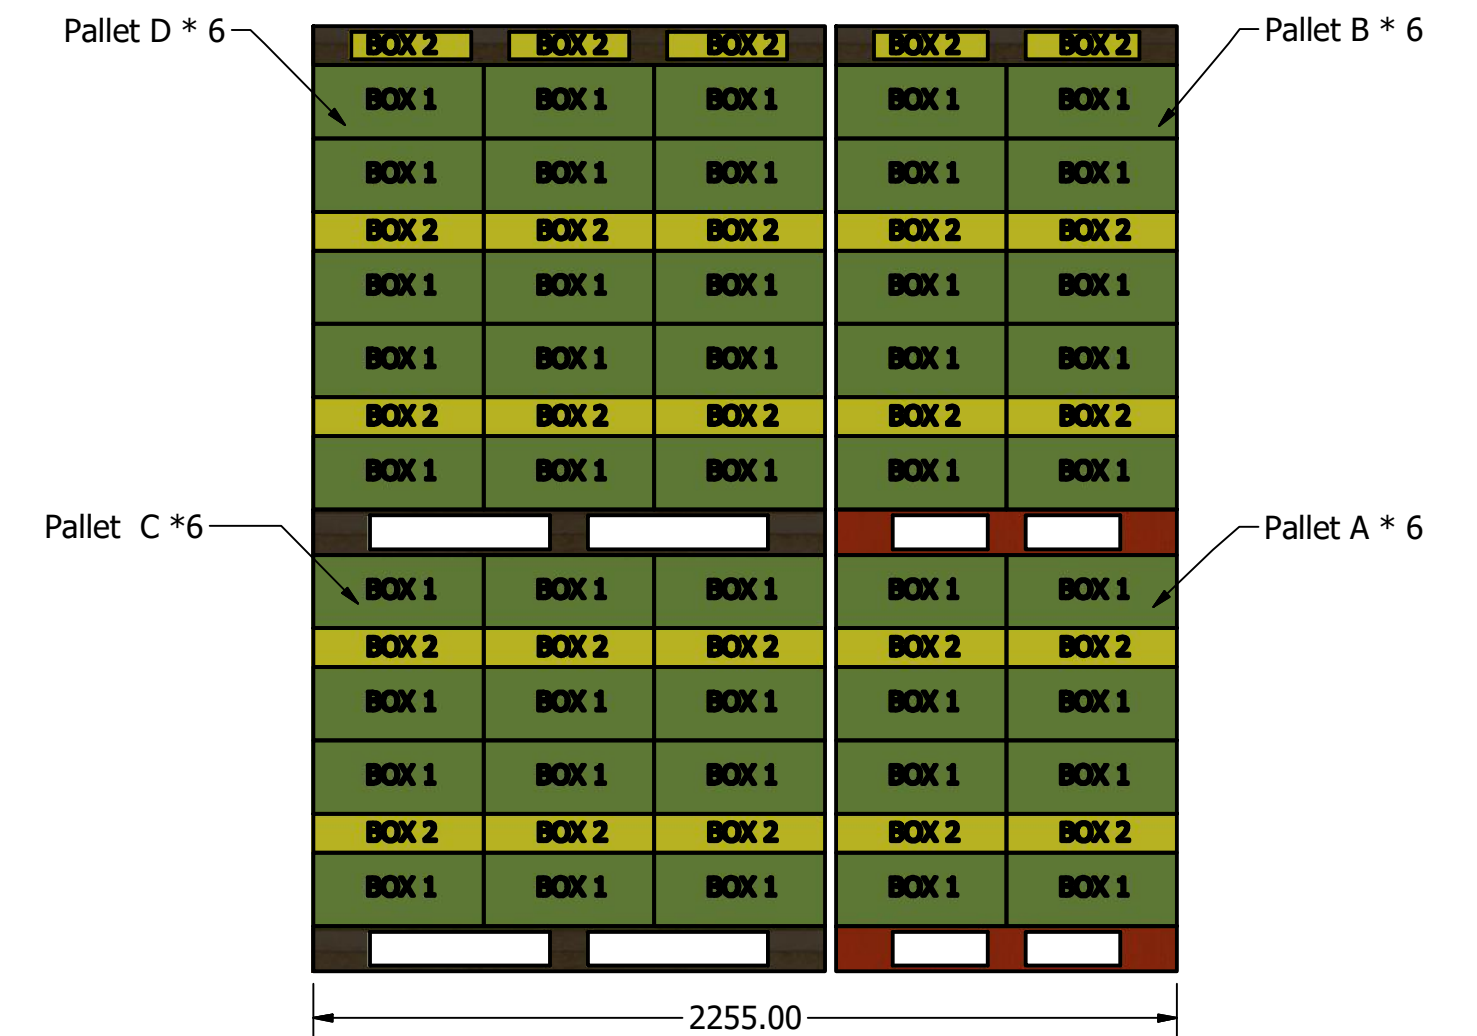

2200128B Bay Pointe Container Loading Diagram

(1 set=2 boxes, 270 sets/40HQ, 24 pallets/ 40HQ, Gross weight:19090KG)

Top view

Side view

End view

- Pallet A (8 units) * 6
- Pallet B (10 units) * 6
- Pallet C (12 units) * 6
- Pallet D (15 units) * 6

DRAWN Rudy		TITLE		
CHECKED				
QA				
MFG				
APPROVED				
		SIZE D	DWG NO	REV
		SCALE 1 / 20	SHEET 1 OF 1	

Pallet A (8 units)

Pallet B (10 units)

DRAWN Rudy	2019/8/21		
CHECKED		TITLE	
QA			
MFG			
APPROVED			
		SIZE D	DWG NO Pallet A-1
		SCALE 1 / 8	REV
		SHEET 1 OF 1	

Pallet C (12 units)

Pallet D (15 units)

DRAWN Rudy	2019/8/21		
CHECKED		TITLE	
QA			
MFG			
APPROVED			
		SIZE D	DWG NO Pallet A-1
		SCALE 1 : 8	REV
		SHEET 1 OF 1	

DRAWN Rudy		TITLE		
CHECKED				
QA				
MFG				
APPROVED		SIZE D	DWG NO BOXES	REV
		SCALE 1 / 8	SHEET 1 OF 1	