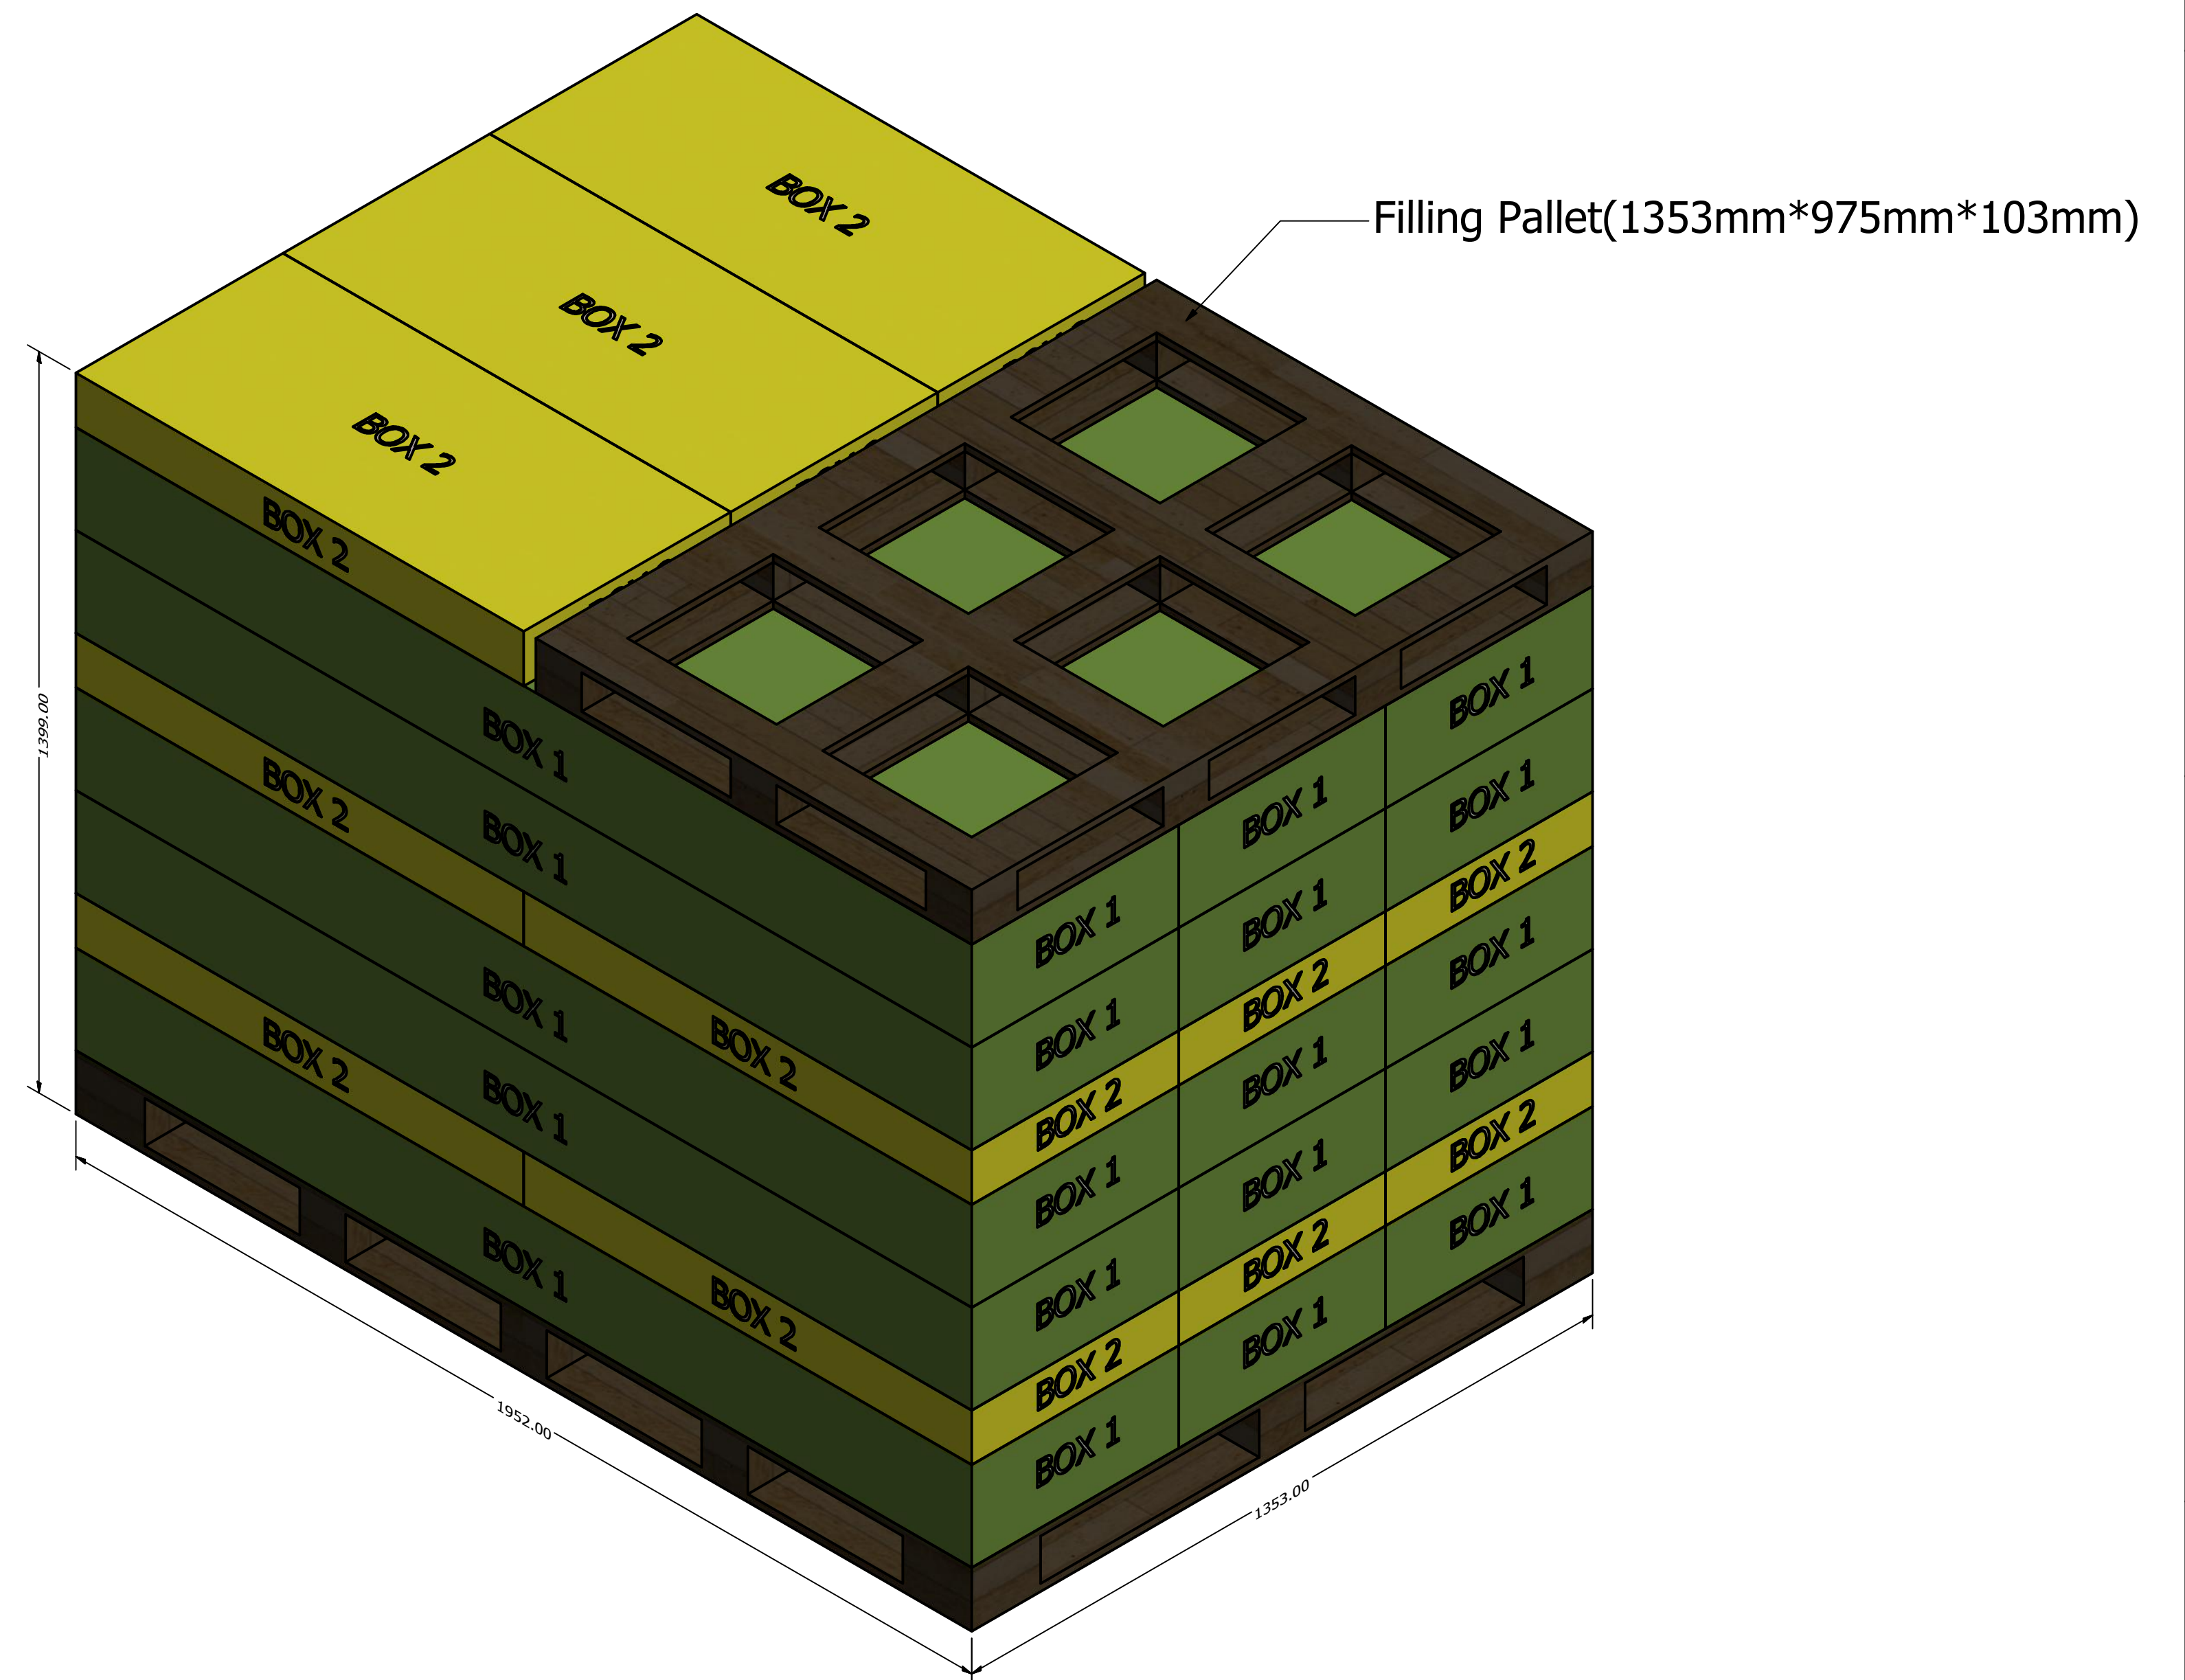

2200128B Bay Pointe Container Loading Diagram

(1 set=2 boxes, 270 sets/40HQ, 24 pallets/ 40HQ, Gross weight:19090KG)

Top view

Side view

End view

- Pallet A (8 units) * 6
- Pallet B (10 units) * 6
- Pallet C (12 units) * 6
- Pallet D (15 units) * 6

DRAWN Rudy		TITLE		
CHECKED				
QA				
MFG				
APPROVED				
		SIZE D	DWG NO	REV
		SCALE 1 / 20	SHEET 1 OF 1	

Pallet A (8 units)

Pallet B (10 units)

DRAWN Rudy	2019/8/21		
CHECKED		TITLE	
QA			
MFG			
APPROVED			
		SIZE D	DWG NO Pallet A-1
		SCALE 1 / 8	REV
		SHEET 1 OF 1	

Pallet C (12 units)

Pallet D (15 units)

DRAWN Rudy	2019/8/21		
CHECKED		TITLE	
QA			
MFG			
APPROVED			
		SIZE D	DWG NO Pallet A-1
		SCALE 1 : 8	REV
		SHEET 1 OF 1	

DRAWN Rudy		TITLE		
CHECKED				
QA				
MFG				
APPROVED		SIZE D	DWG NO BOXES	REV
		SCALE 1 / 8	SHEET 1 OF 1	