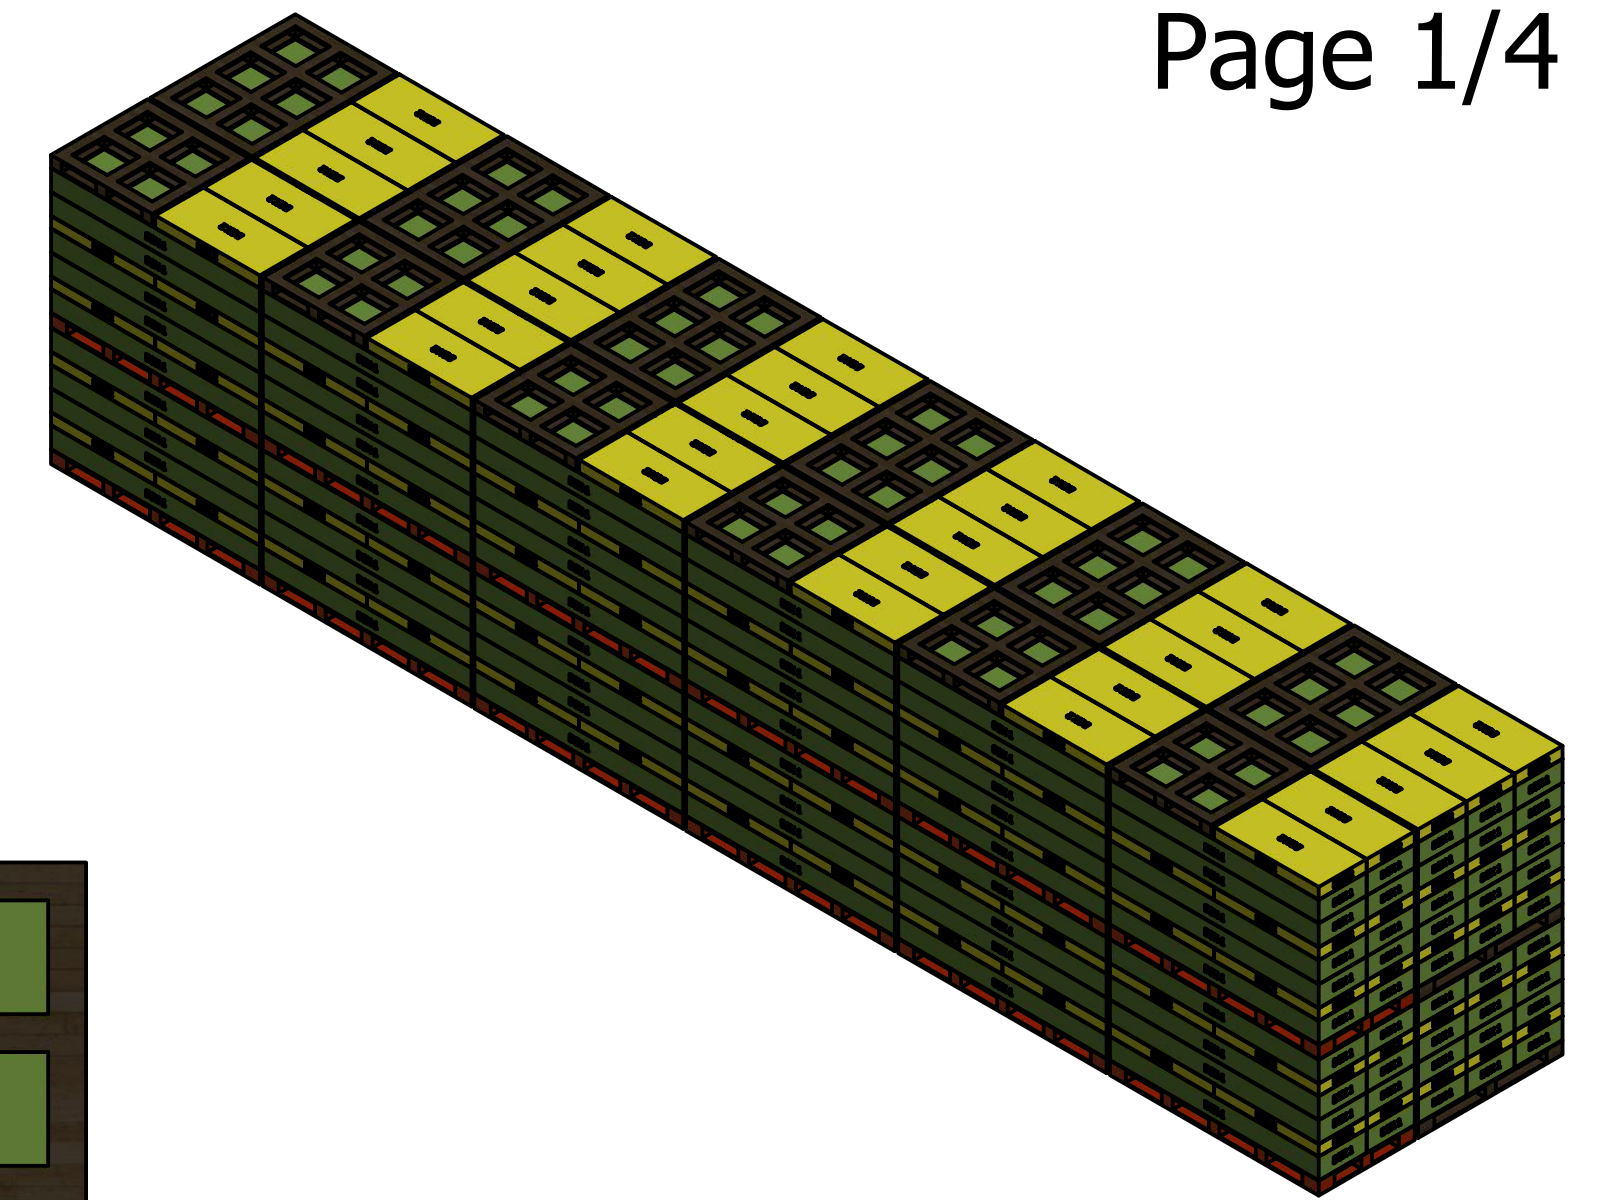

2200128B Bay Pointe Container Loading Diagram

(1 set=2 boxes, 270 sets/40HQ, 24 pallets/ 40HQ, Gross weight:19090KG)

Top view

Side view

End view

- Pallet A (8 units) * 6
- Pallet B (10 units) * 6
- Pallet C (12 units) * 6
- Pallet D (15 units) * 6

DRAWN Rudy		TITLE		
CHECKED				
QA				
MFG				
APPROVED				
		SIZE D	DWG NO	REV
		SCALE 1 / 20	SHEET 1 OF 1	

Pallet A (8 units)

Pallet B (10 units)

DRAWN Rudy	2019/8/21		
CHECKED		TITLE	
QA			
MFG			
APPROVED			
		SIZE D	DWG NO Pallet A-1
		SCALE 1 / 8	REV
		SHEET 1 OF 1	

Pallet C (12 units)

Pallet D (15 units)

DRAWN Rudy	2019/8/21		
CHECKED		TITLE	
QA			
MFG			
APPROVED			
		SIZE D	DWG NO Pallet A-1
		SCALE 1 : 8	REV
		SHEET 1 OF 1	

DRAWN Rudy		TITLE		
CHECKED				
QA				
MFG				
APPROVED		SIZE D	DWG NO BOXES	REV
		SCALE 1 / 8	SHEET 1 OF 1	