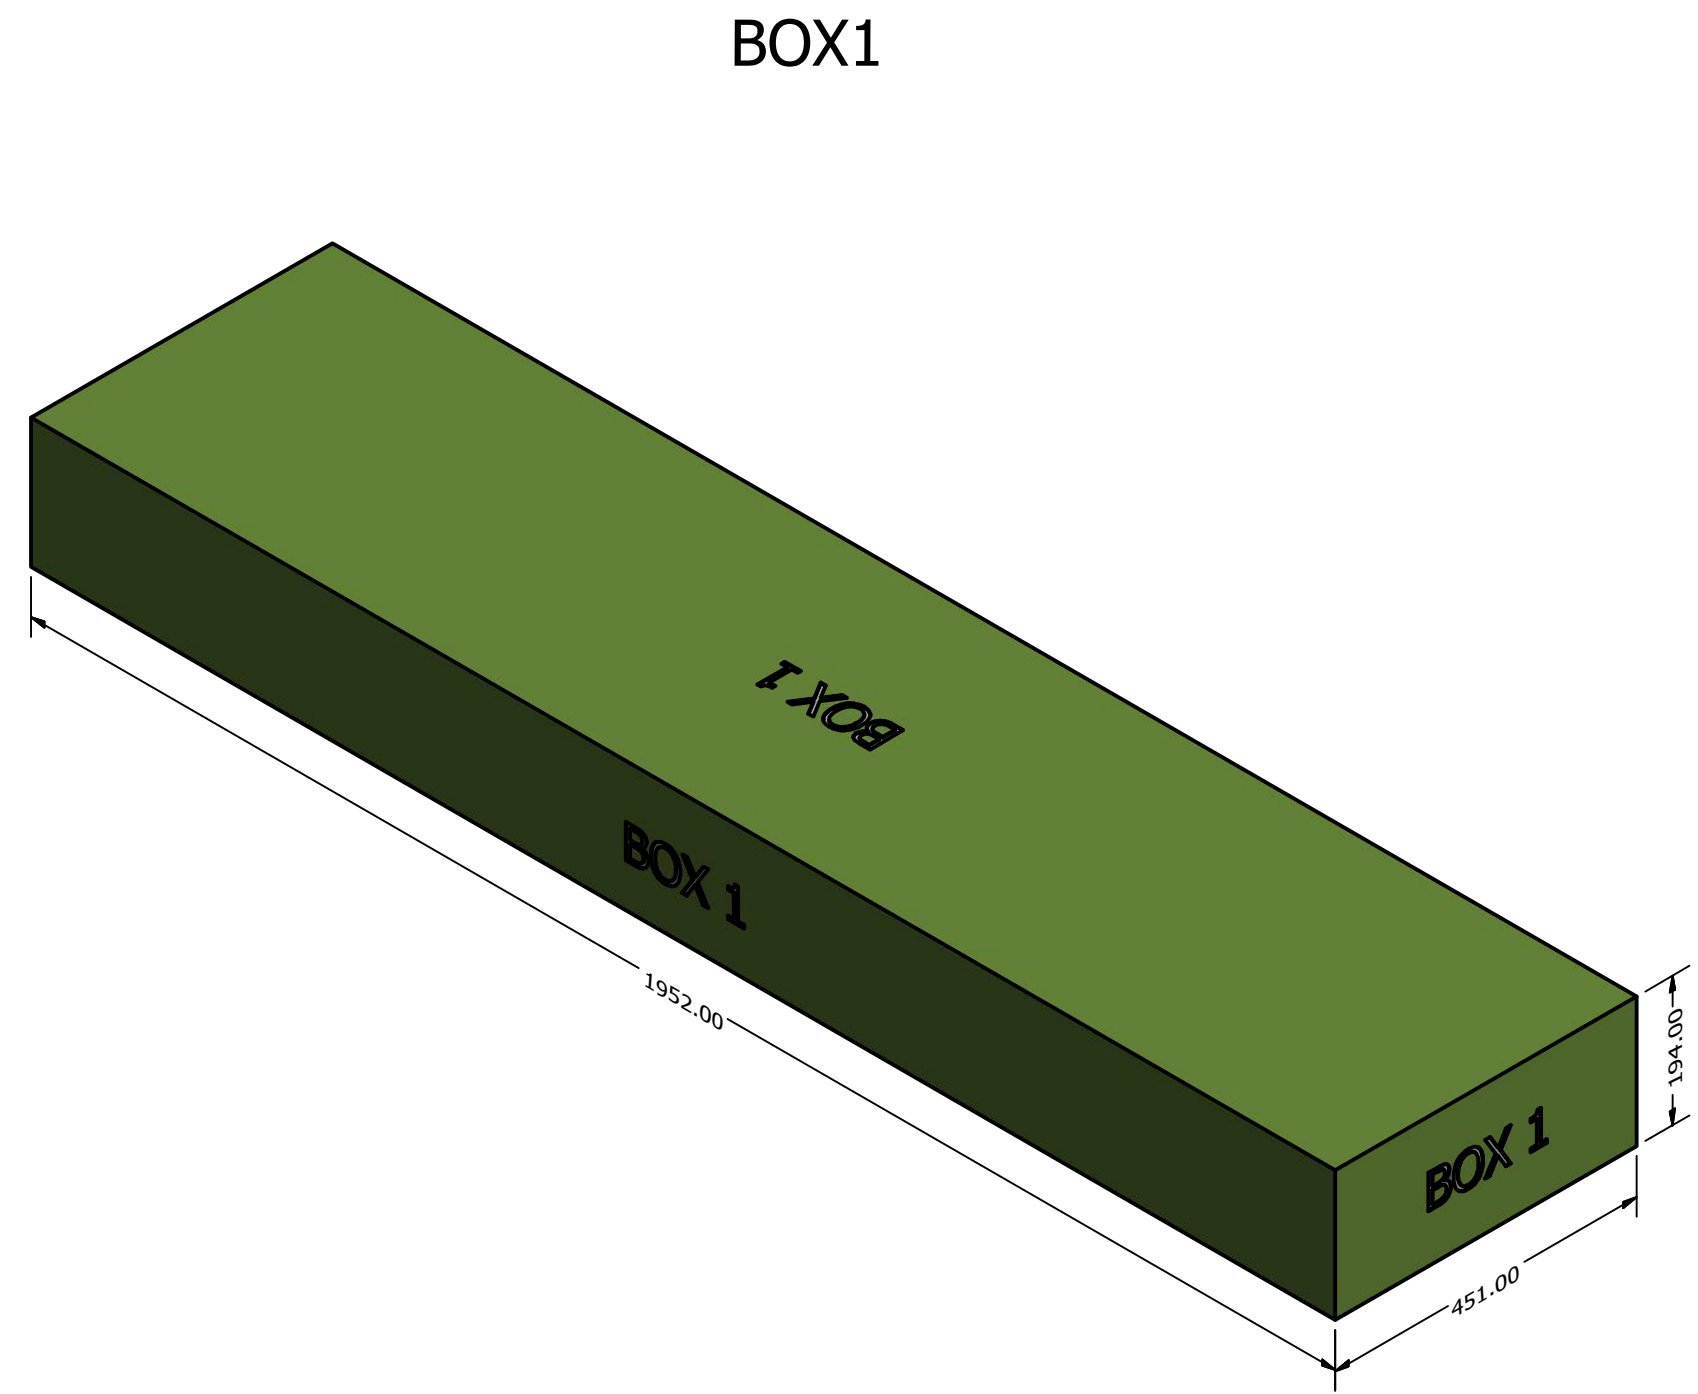

2200128B Bay Pointe Container Loading Diagram

(1 set=2 boxes, 270 sets/40HQ, 24 pallets/ 40HQ, Gross weight:19090KG)

Top view

Side view

End view

- Pallet A (8 units) * 6
- Pallet B (10 units) * 6
- Pallet C (12 units) * 6
- Pallet D (15 units) * 6

DRAWN Rudy		TITLE		
CHECKED				
QA				
MFG				
APPROVED				
		SIZE D	DWG NO	REV
		SCALE 1 / 20	SHEET 1 OF 1	

Pallet A (8 units)

Pallet B (10 units)

DRAWN Rudy	2019/8/21		
CHECKED		TITLE	
QA			
MFG			
APPROVED			
		SIZE D	DWG NO Pallet A-1
		SCALE 1 / 8	REV
		SHEET 1 OF 1	

Pallet C (12 units)

Pallet D (15 units)

DRAWN Rudy	2019/8/21		
CHECKED		TITLE	
QA			
MFG			
APPROVED			
		SIZE D	DWG NO Pallet A-1
		SCALE 1 : 8	REV
		SHEET 1 OF 1	

DRAWN Rudy		TITLE		
CHECKED				
QA				
MFG				
APPROVED		SIZE D	DWG NO BOXES	REV
		SCALE 1 / 8	SHEET 1 OF 1	