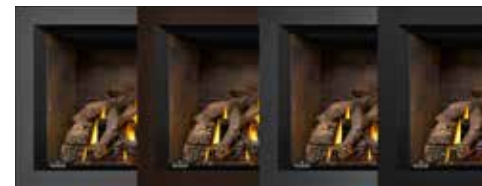

napoleon.com

Split oak log set included for a realistic appearance

Four color options for faceplates

Decorative brick kits include MIRRO-FLAME™ Porcelain Reflective Radiant Panels, Old Town Red™ Standard, Westminster™ Standard, Newport™ Standard