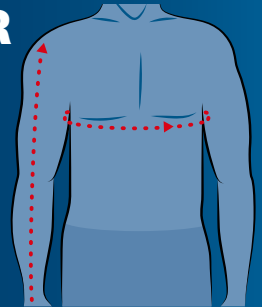

HEATED OUTDOOR GEAR FOR WORK AND LEISURE

For the perfect fit, consider the following criteria:

CHEST CIRCUMFERENCE

Measure horizontally around the widest area of your chest

ARM LENGTH

Measure from your wrist up to your shoulder

SIZE	S	M	L	XL	2XL	3XL
Chest IN/CM	35"-37" 90-93	37"-38" 94-97	39"-40" 98-102	41"-42" 103-106	42"-44" 107-110	44"-45" 111-114
Arm Length IN/CM	24"-25" 61-63	24"-25" 62-64	25"-26" 63-65	25"-26" 64-66	26"-27" 65-67	26"-27" 66-68

BOSCH