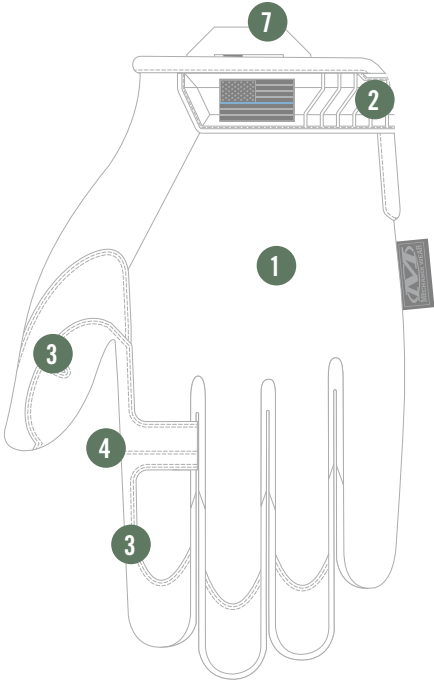

THIN BLUE LINE ORIGINAL[®]

X

TACTICAL HAND PROTECTION

The Limited Edition Thin Blue Line Original[®] features subdued logos and Thin Blue Line insignia for dedicated hands in law enforcement. Take control with high-dexterity 0.6mm synthetic leather and stay connected with touchscreen technology in the palm of your hands. The Thin Blue Line Original[®] features removable trigger finger seams for a custom fit and carrier loops for storage in the field.

COMFORTABLE FIT

Form-fitting TrekDry[®] helps keep hands cool and comfortable.

TOUCHSCREEN CAPABLE

High-dexterity 0.6mm synthetic leather infused with touchscreen technology.

THIN BLUE LINE ORIGINAL[®]

AVAILABLE COLOR

MX-TBL-MG-55 COVERT

XXXS	XXS	XS	S	M	L	XL	XXL	XXXL
05	06	07	08	09	10	11	12	13

FEATURES

1. Form-fitting TrekDry[®] keeps hands cool and comfortable.
2. Thermoplastic rubber (TPR) closure provides a secure fit.
3. Reinforced thumb and index finger provide added durability.
4. Removable trigger finger seams eliminate material fray.
5. High-dexterity 0.6mm synthetic leather provides optimal dexterity.
6. Touchscreen capable synthetic leather keeps you connected.
7. Nylon carrier loops for storage.