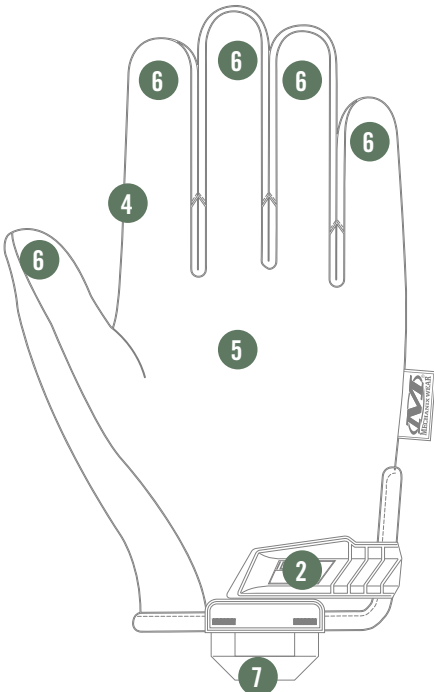

FURTHER INFORMATION AVAILABLE AT:

Ref: Thin Blue Line Original®

Phone
586-739-9200
Fax
586-739-0600
Email
CustomerService@Krollcorp.com

Kroll International
51360 Danview Technology Court
Shelby Township, MI 48315
www.krollcorp.com

Product is imported