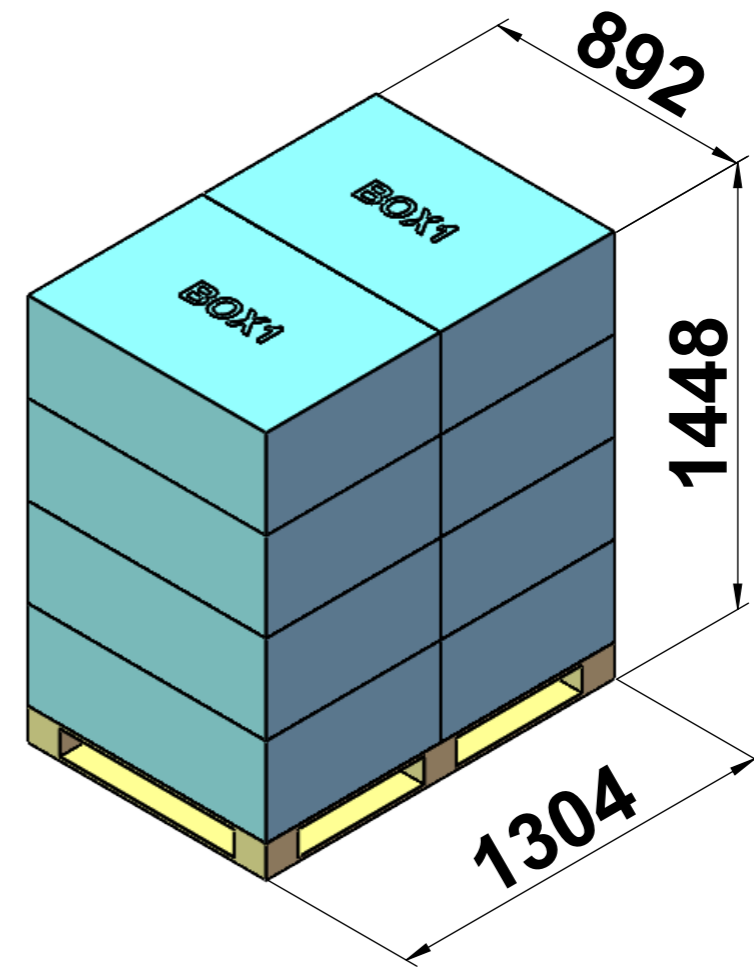

2504189/2504196 EMORY CORNER KITCHEN ISLAND & BAR Loading Diagram

- Box #1 3 pallet A, 1 pallet B, total 26 boxes
- Box #2 3 pallet A, 1 pallet B, total 26 boxes
- Box #3 2 pallet A, 1 pallet B, total 26 boxes
- Marble total 26 crates
- 5 Fridge pallets, total 30 units
- Gross weight : 16658 Kg

PLYWOOD FRAME

1 2 3 4 5 6 7 8

A
B
C
D
E
F

A
B
C
D
E
F

BOX 1 Pallet Details

**Pallet A 6 boxes
3 pallets**

**Pallet B 8 boxes
1 pallet**

BOX 2 Pallet Details

**Pallet A 6 boxes
3 pallets**

**Pallet B 8 boxes
1 pallet**

BOX 3 Pallet Details

**Pallet A 8 boxes
2 pallets**

**Pallet B 10 boxes
1 pallet**

BOX details

BOX 1 55 Kg

BOX 2 62 Kg

BOX 3 76 Kg

MARBLE 290 Kg

Plywood frame details