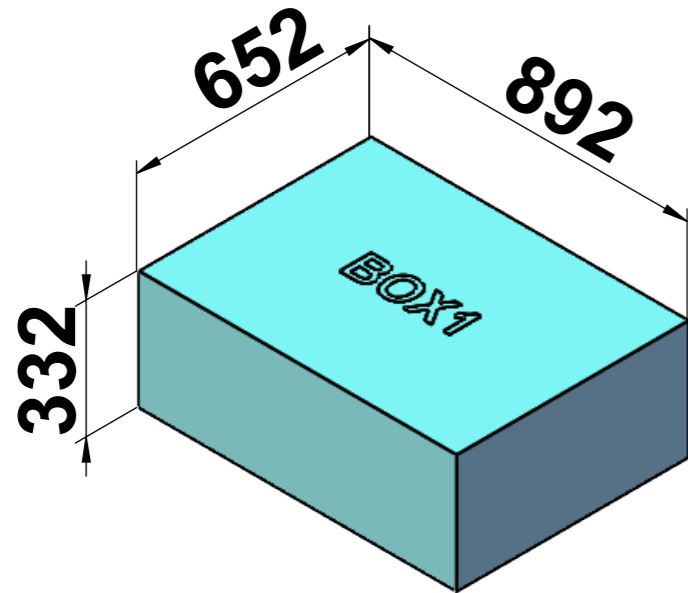

2504189/2504196 EMORY CORNER KITCHEN ISLAND & BAR Loading Diagram

- Box #1 3 pallet A, 1 pallet B, total 26 boxes
- Box #2 3 pallet A, 1 pallet B, total 26 boxes
- Box #3 2 pallet A, 1 pallet B, total 26 boxes
- Marble total 26 crates
- 5 Fridge pallets, total 30 units
- Gross weight : 16658 Kg

PLYWOOD FRAME

1 2 3 4 5 6 7 8

A
B
C
D
E
F

A
B
C
D
E
F

BOX 1 Pallet Details

**Pallet A 6 boxes
3 pallets**

**Pallet B 8 boxes
1 pallet**

BOX 2 Pallet Details

**Pallet A 6 boxes
3 pallets**

**Pallet B 8 boxes
1 pallet**

BOX 3 Pallet Details

**Pallet A 8 boxes
2 pallets**

**Pallet B 10 boxes
1 pallet**

BOX details

BOX 1 55 Kg

BOX 2 62 Kg

BOX 3 76 Kg

MARBLE 290 Kg

Plywood frame details