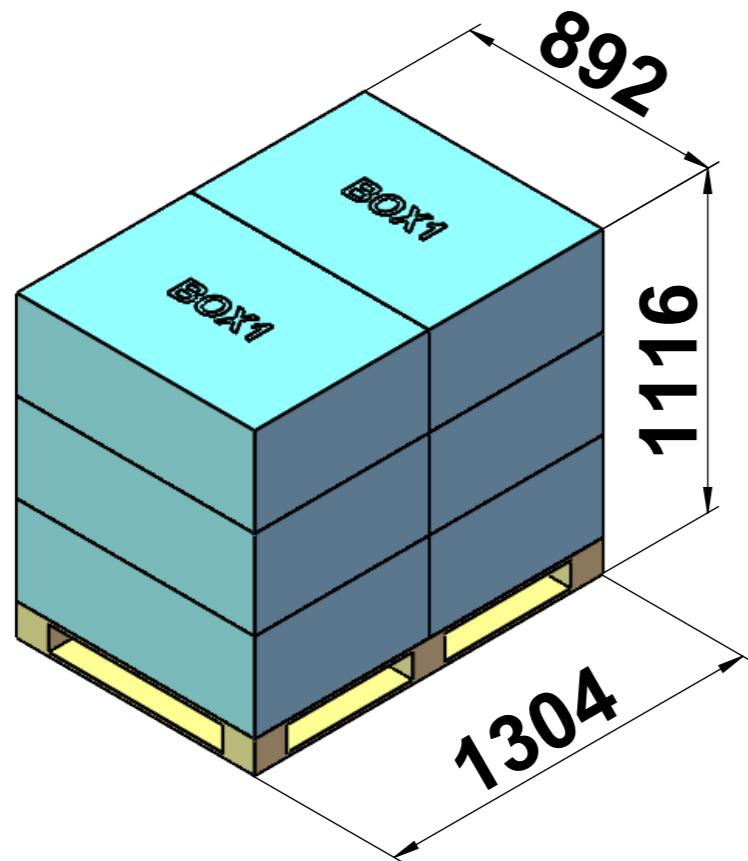

2504189/2504196 EMORY CORNER KITCHEN ISLAND & BAR Loading Diagram

- Box #1 3 pallet A, 1 pallet B, total 26 boxes
- Box #2 3 pallet A, 1 pallet B, total 26 boxes
- Box #3 2 pallet A, 1 pallet B, total 26 boxes
- Marble total 26 crates
- 5 Fridge pallets, total 30 units
- Gross weight : 16658 Kg

PLYWOOD FRAME

1 2 3 4 5 6 7 8

A
B
C
D
E
F

A
B
C
D
E
F

BOX 1 Pallet Details

**Pallet A 6 boxes
3 pallets**

**Pallet B 8 boxes
1 pallet**

BOX 2 Pallet Details

**Pallet A 6 boxes
3 pallets**

**Pallet B 8 boxes
1 pallet**

BOX 3 Pallet Details

**Pallet A 8 boxes
2 pallets**

**Pallet B 10 boxes
1 pallet**

BOX details

BOX 1 55 Kg

BOX 2 62 Kg

BOX 3 76 Kg

MARBLE 290 Kg

Plywood frame details