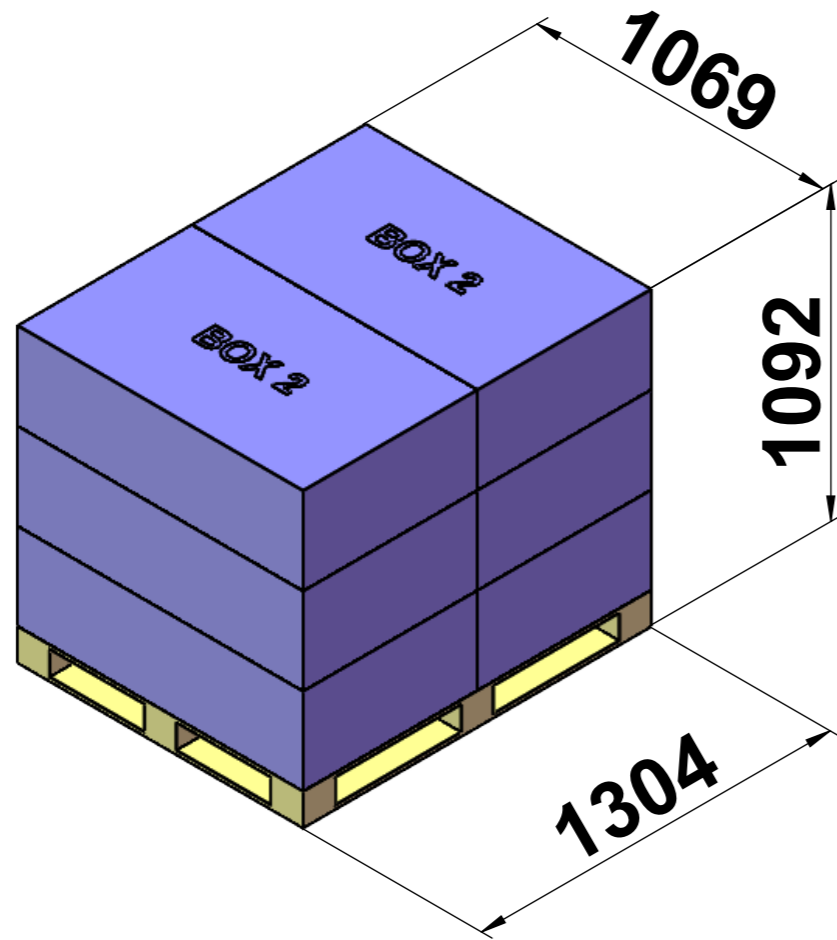

2504189/2504196 EMORY CORNER KITCHEN ISLAND & BAR Loading Diagram

- Box #1 3 pallet A, 1 pallet B, total 26 boxes
- Box #2 3 pallet A, 1 pallet B, total 26 boxes
- Box #3 2 pallet A, 1 pallet B, total 26 boxes
- Marble total 26 crates
- 5 Fridge pallets, total 30 units
- Gross weight : 16658 Kg

PLYWOOD FRAME

1 2 3 4 5 6 7 8

A
B
C
D
E
F

A
B
C
D
E
F

BOX 1 Pallet Details

**Pallet A 6 boxes
3 pallets**

**Pallet B 8 boxes
1 pallet**

BOX 2 Pallet Details

**Pallet A 6 boxes
3 pallets**

**Pallet B 8 boxes
1 pallet**

BOX 3 Pallet Details

**Pallet A 8 boxes
2 pallets**

**Pallet B 10 boxes
1 pallet**

BOX details

BOX 1 55 Kg

BOX 2 62 Kg