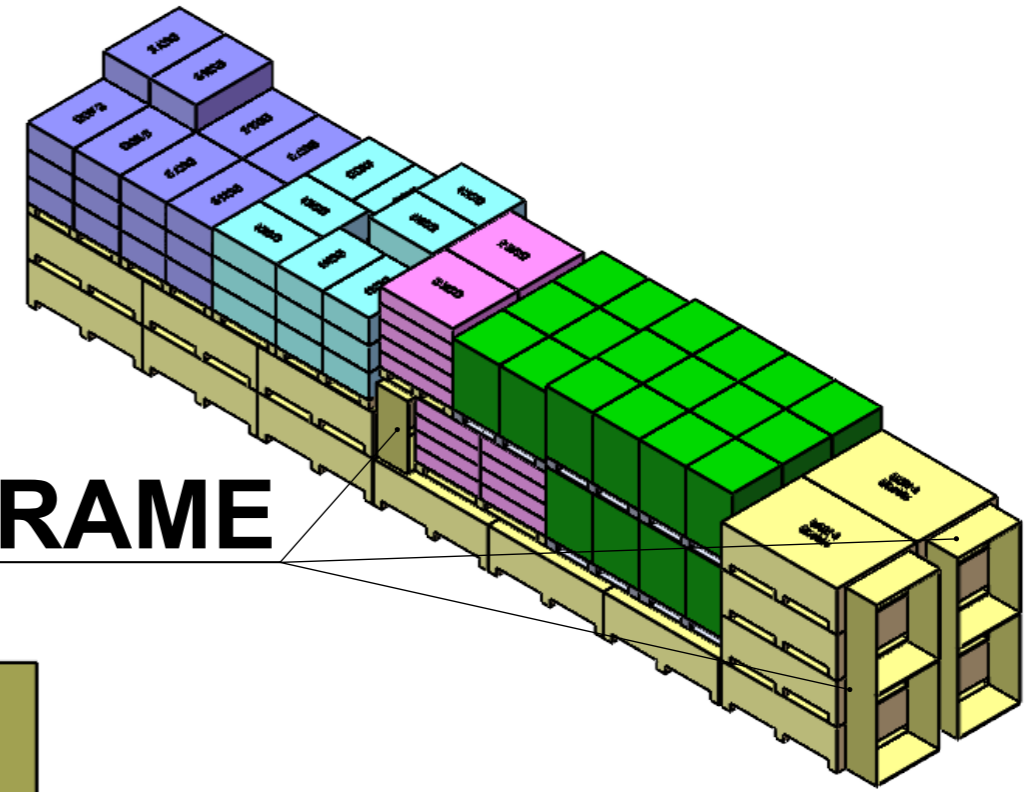

2504189/2504196 EMORY CORNER KITCHEN ISLAND & BAR Loading Diagram

- Box #1 3 pallet A, 1 pallet B, total 26 boxes
- Box #2 3 pallet A, 1 pallet B, total 26 boxes
- Box #3 2 pallet A, 1 pallet B, total 26 boxes
- Marble total 26 crates
- 5 Fridge pallets, total 30 units
- Gross weight : 16658 Kg

PLYWOOD FRAME

1 2 3 4 5 6 7 8

A
B
C
D
E
F

A
B
C
D
E
F

BOX 1 Pallet Details

**Pallet A 6 boxes
3 pallets**

**Pallet B 8 boxes
1 pallet**

BOX 2 Pallet Details

**Pallet A 6 boxes
3 pallets**

**Pallet B 8 boxes
1 pallet**

BOX 3 Pallet Details

**Pallet A 8 boxes
2 pallets**

**Pallet B 10 boxes
1 pallet**

BOX details

BOX 1 55 Kg

BOX 2 62 Kg