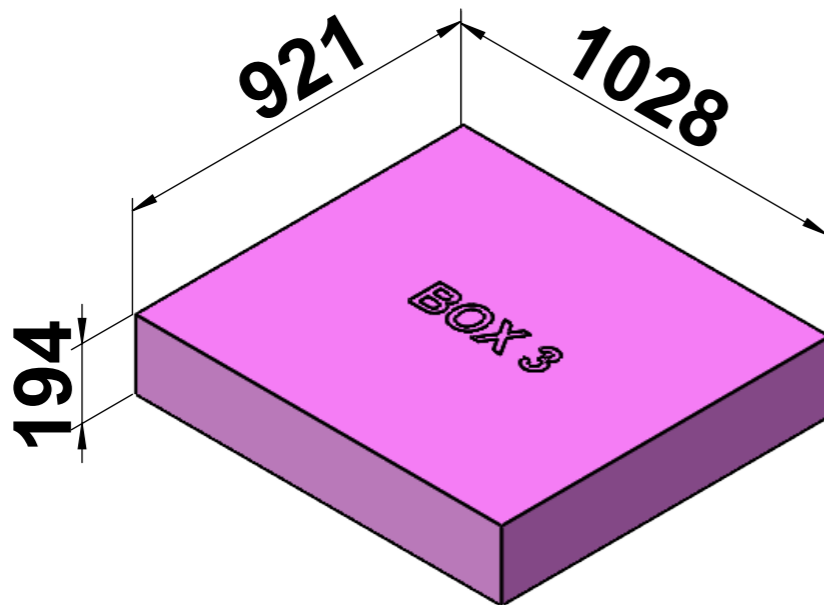

2504189/2504196 EMORY CORNER KITCHEN ISLAND & BAR Loading Diagram

- Box #1 3 pallet A, 1 pallet B, total 26 boxes
- Box #2 3 pallet A, 1 pallet B, total 26 boxes
- Box #3 2 pallet A, 1 pallet B, total 26 boxes
- Marble total 26 crates
- 5 Fridge pallets, total 30 units
- Gross weight : 16658 Kg

PLYWOOD FRAME

1 2 3 4 5 6 7 8

A
B
C
D
E
F

A
B
C
D
E
F

BOX 1 Pallet Details

**Pallet A 6 boxes
3 pallets**

**Pallet B 8 boxes
1 pallet**

BOX 2 Pallet Details

**Pallet A 6 boxes
3 pallets**

**Pallet B 8 boxes
1 pallet**

BOX 3 Pallet Details

**Pallet A 8 boxes
2 pallets**

**Pallet B 10 boxes
1 pallet**

BOX details

BOX 1 55 Kg

BOX 2 62 Kg

BOX 3 76 Kg

MARBLE 290 Kg

Plywood frame details