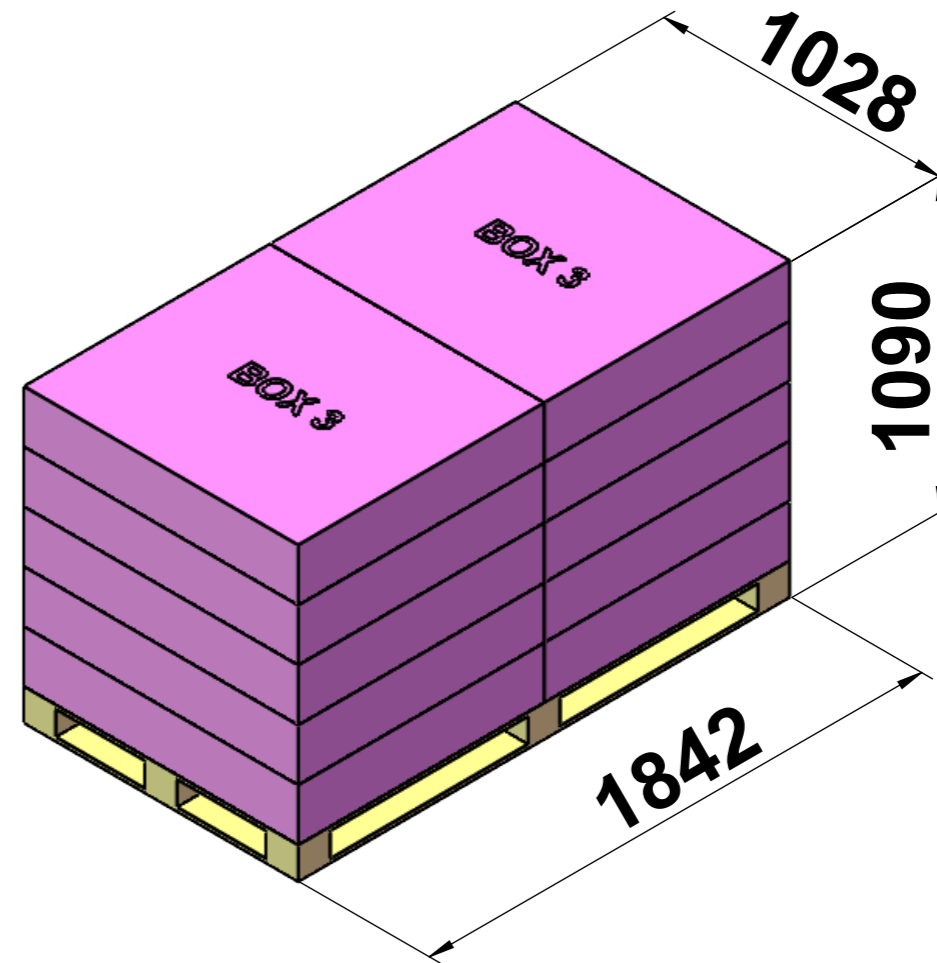

2504189/2504196 EMORY CORNER KITCHEN ISLAND & BAR Loading Diagram

- Box #1 3 pallet A, 1 pallet B, total 26 boxes
- Box #2 3 pallet A, 1 pallet B, total 26 boxes
- Box #3 2 pallet A, 1 pallet B, total 26 boxes
- Marble total 26 crates
- 5 Fridge pallets, total 30 units
- Gross weight : 16658 Kg

PLYWOOD FRAME

1 2 3 4 5 6 7 8

A
B
C
D
E
F

A
B
C
D
E
F

BOX 1 Pallet Details

**Pallet A 6 boxes
3 pallets**

**Pallet B 8 boxes
1 pallet**

BOX 2 Pallet Details

**Pallet A 6 boxes
3 pallets**

**Pallet B 8 boxes
1 pallet**

BOX 3 Pallet Details

**Pallet A 8 boxes
2 pallets**

**Pallet B 10 boxes
1 pallet**

BOX details

BOX 1 55 Kg

BOX 2 62 Kg

BOX 3 76 Kg

MARBLE 290 Kg

Plywood frame details