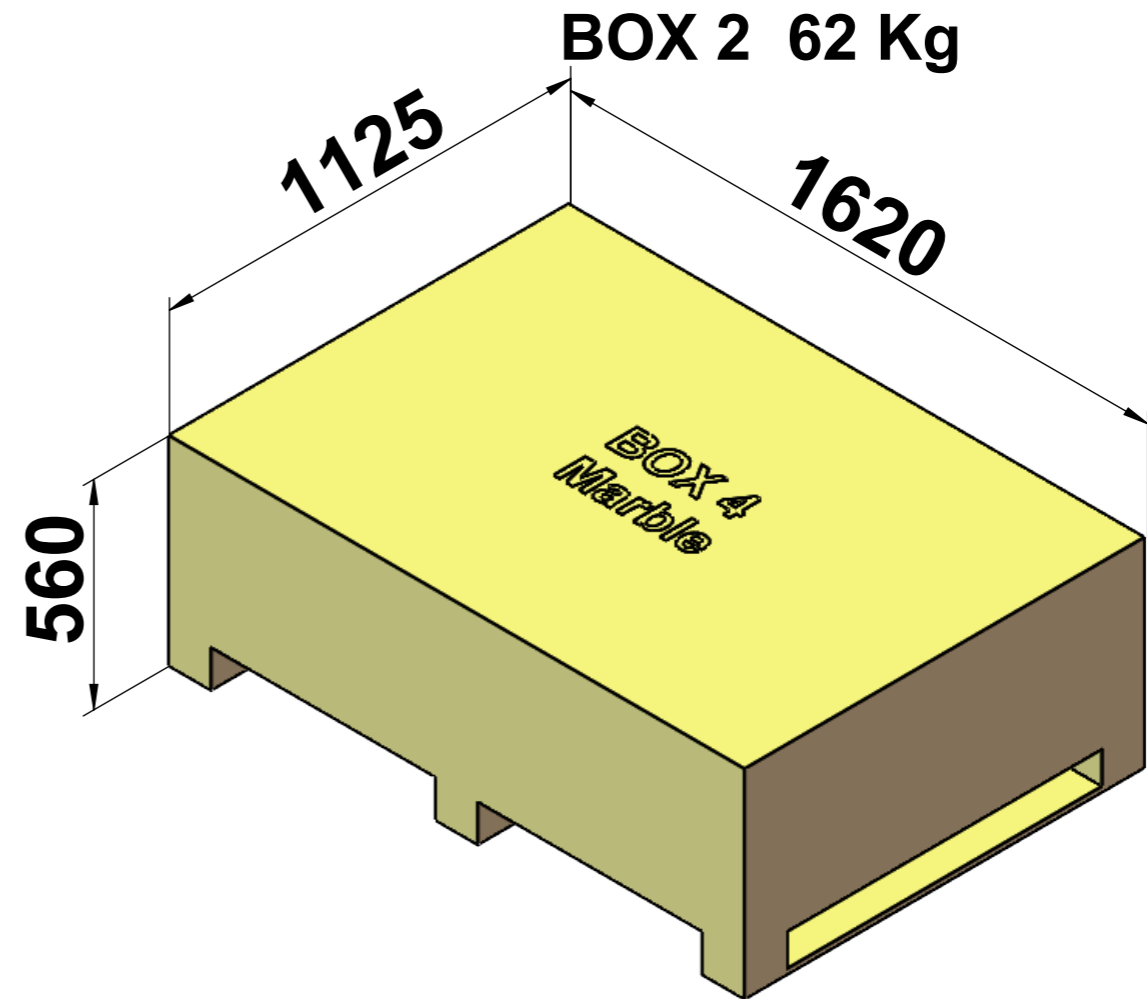

2504189/2504196 EMORY CORNER KITCHEN ISLAND & BAR Loading Diagram

- Box #1 3 pallet A, 1 pallet B, total 26 boxes
- Box #2 3 pallet A, 1 pallet B, total 26 boxes
- Box #3 2 pallet A, 1 pallet B, total 26 boxes
- Marble total 26 crates
- 5 Fridge pallets, total 30 units
- Gross weight : 16658 Kg

PLYWOOD FRAME

1 2 3 4 5 6 7 8

A
B
C
D
E
F

A
B
C
D
E
F

BOX 1 Pallet Details

**Pallet A 6 boxes
3 pallets**

**Pallet B 8 boxes
1 pallet**

BOX 2 Pallet Details

**Pallet A 6 boxes
3 pallets**

**Pallet B 8 boxes
1 pallet**

BOX 3 Pallet Details

**Pallet A 8 boxes
2 pallets**

**Pallet B 10 boxes
1 pallet**

BOX details

BOX 1 55 Kg

BOX 2 62 Kg

BOX 3 76 Kg

MARBLE 290 Kg

Plywood frame details