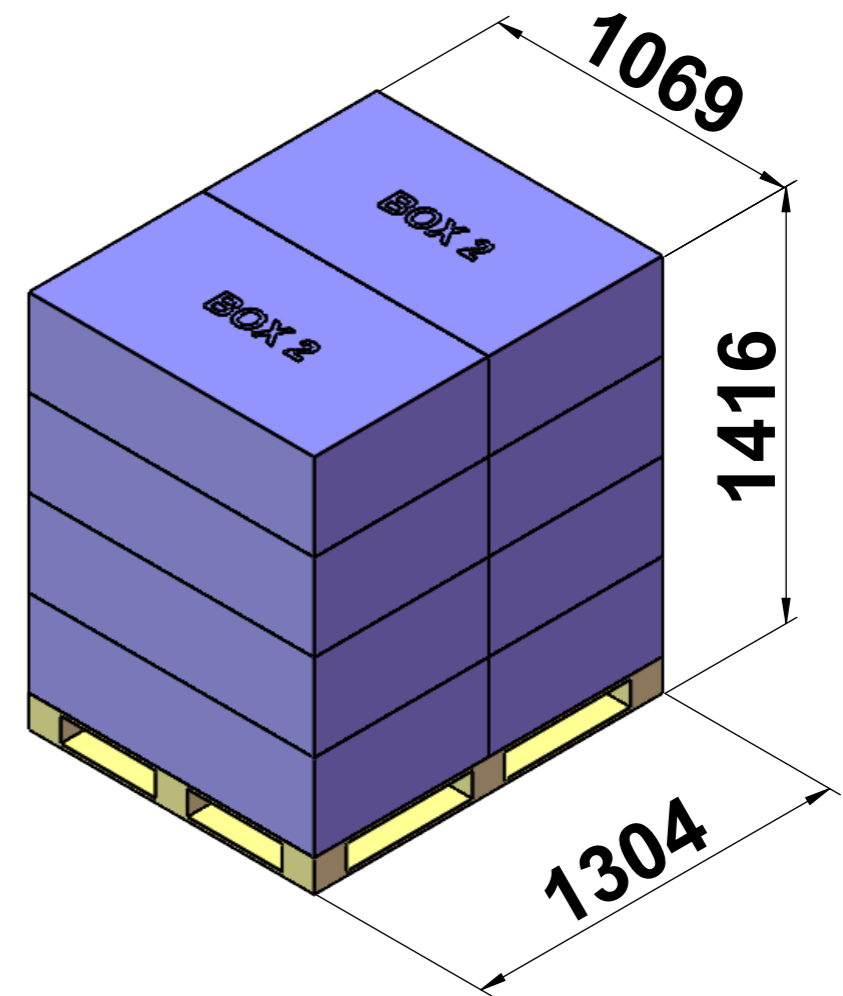

2504189/2504196 EMORY CORNER KITCHEN ISLAND & BAR Loading Diagram

- Box #1 3 pallet A, 1 pallet B, total 26 boxes
- Box #2 3 pallet A, 1 pallet B, total 26 boxes
- Box #3 2 pallet A, 1 pallet B, total 26 boxes
- Marble total 26 crates
- 5 Fridge pallets, total 30 units
- Gross weight : 16658 Kg

PLYWOOD FRAME

1 2 3 4 5 6 7 8

A
B
C
D
E
F

A
B
C
D
E
F

BOX 1 Pallet Details

**Pallet A 6 boxes
3 pallets**

**Pallet B 8 boxes
1 pallet**

BOX 2 Pallet Details

**Pallet A 6 boxes
3 pallets**

**Pallet B 8 boxes
1 pallet**

BOX 3 Pallet Details

**Pallet A 8 boxes
2 pallets**

**Pallet B 10 boxes
1 pallet**

BOX details

BOX 1 55 Kg

BOX 2 62 Kg

BOX 3 76 Kg

MARBLE 290 Kg

Plywood frame details