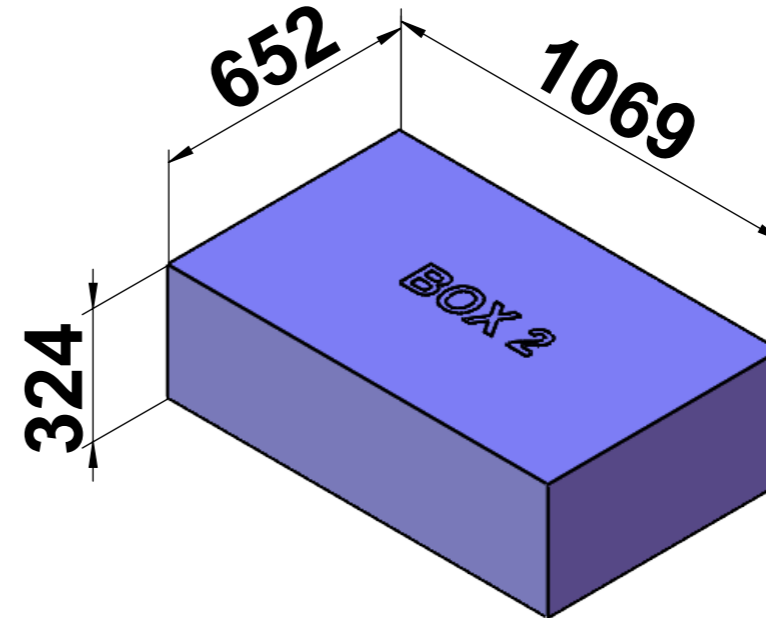

2504189/2504196 EMORY CORNER KITCHEN ISLAND & BAR Loading Diagram

- Box #1 3 pallet A, 1 pallet B, total 26 boxes
- Box #2 3 pallet A, 1 pallet B, total 26 boxes
- Box #3 2 pallet A, 1 pallet B, total 26 boxes
- Marble total 26 crates
- 5 Fridge pallets, total 30 units
- Gross weight : 16658 Kg

PLYWOOD FRAME

1 2 3 4 5 6 7 8

A
B
C
D
E
F

A
B
C
D
E
F

BOX 1 Pallet Details

**Pallet A 6 boxes
3 pallets**

**Pallet B 8 boxes
1 pallet**

BOX 2 Pallet Details

**Pallet A 6 boxes
3 pallets**

**Pallet B 8 boxes
1 pallet**

BOX 3 Pallet Details

**Pallet A 8 boxes
2 pallets**

**Pallet B 10 boxes
1 pallet**

BOX details

BOX 1 55 Kg

BOX 2 62 Kg

BOX 3 76 Kg

MARBLE 290 Kg

Plywood frame details