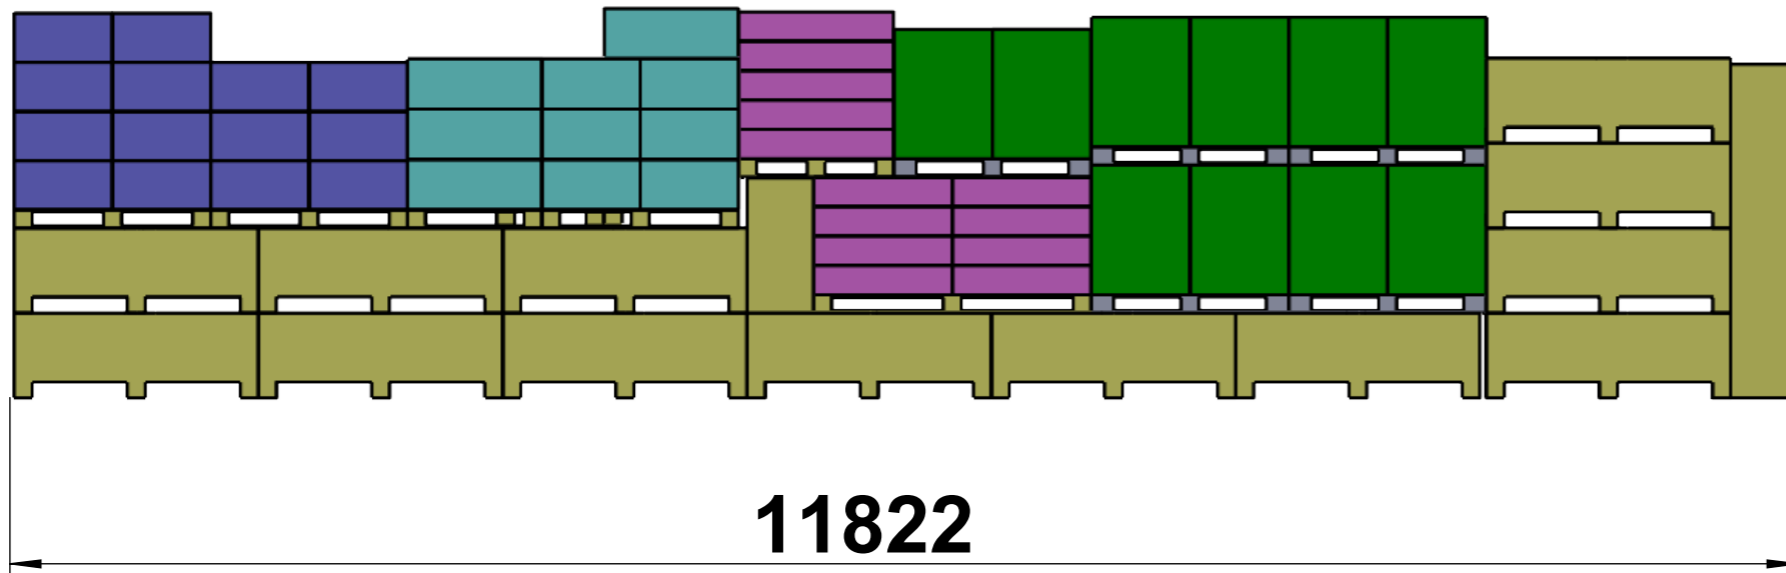

2504189/2504196 EMORY CORNER KITCHEN ISLAND & BAR Loading Diagram

- Box #1 3 pallet A, 1 pallet B, total 26 boxes
- Box #2 3 pallet A, 1 pallet B, total 26 boxes
- Box #3 2 pallet A, 1 pallet B, total 26 boxes
- Marble total 26 crates
- 5 Fridge pallets, total 30 units
- Gross weight : 16658 Kg

PLYWOOD FRAME

1 2 3 4 5 6 7 8

A
B
C
D
E
F

A
B
C
D
E
F

BOX 1 Pallet Details

**Pallet A 6 boxes
3 pallets**

**Pallet B 8 boxes
1 pallet**

BOX 2 Pallet Details

**Pallet A 6 boxes
3 pallets**

**Pallet B 8 boxes
1 pallet**

BOX 3 Pallet Details

**Pallet A 8 boxes
2 pallets**

**Pallet B 10 boxes
1 pallet**

BOX details

BOX 1 55 Kg

BOX 2 62 Kg

BOX 3 76 Kg

MARBLE 290 Kg

Plywood frame details