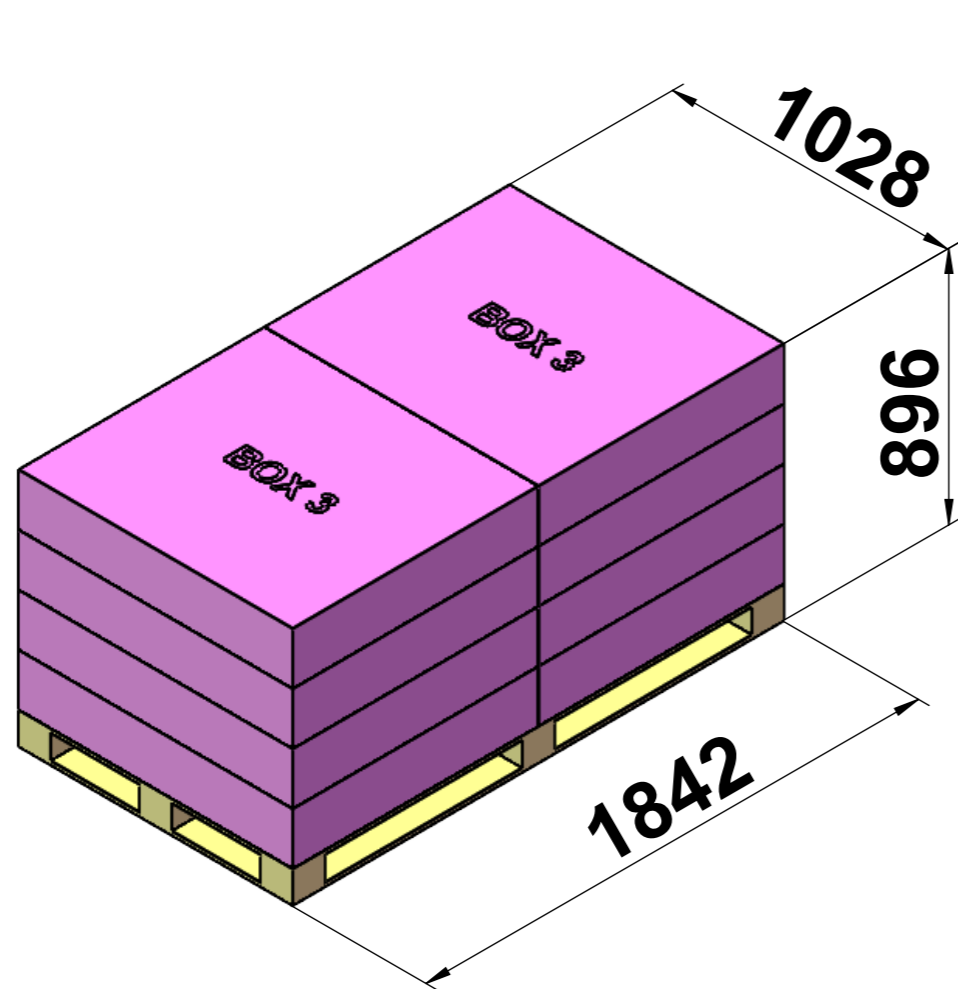

2504189/2504196 EMORY CORNER KITCHEN ISLAND & BAR Loading Diagram

- Box #1 3 pallet A, 1 pallet B, total 26 boxes
- Box #2 3 pallet A, 1 pallet B, total 26 boxes
- Box #3 2 pallet A, 1 pallet B, total 26 boxes
- Marble total 26 crates
- 5 Fridge pallets, total 30 units
- Gross weight : 16658 Kg

PLYWOOD FRAME

1 2 3 4 5 6 7 8

A
B
C
D
E
F

A
B
C
D
E
F

BOX 1 Pallet Details

**Pallet A 6 boxes
3 pallets**

**Pallet B 8 boxes
1 pallet**

BOX 2 Pallet Details

**Pallet A 6 boxes
3 pallets**

**Pallet B 8 boxes
1 pallet**

BOX 3 Pallet Details

**Pallet A 8 boxes
2 pallets**

**Pallet B 10 boxes
1 pallet**

BOX details

BOX 1 55 Kg

BOX 2 62 Kg

BOX 3 76 Kg

MARBLE 290 Kg

Plywood frame details