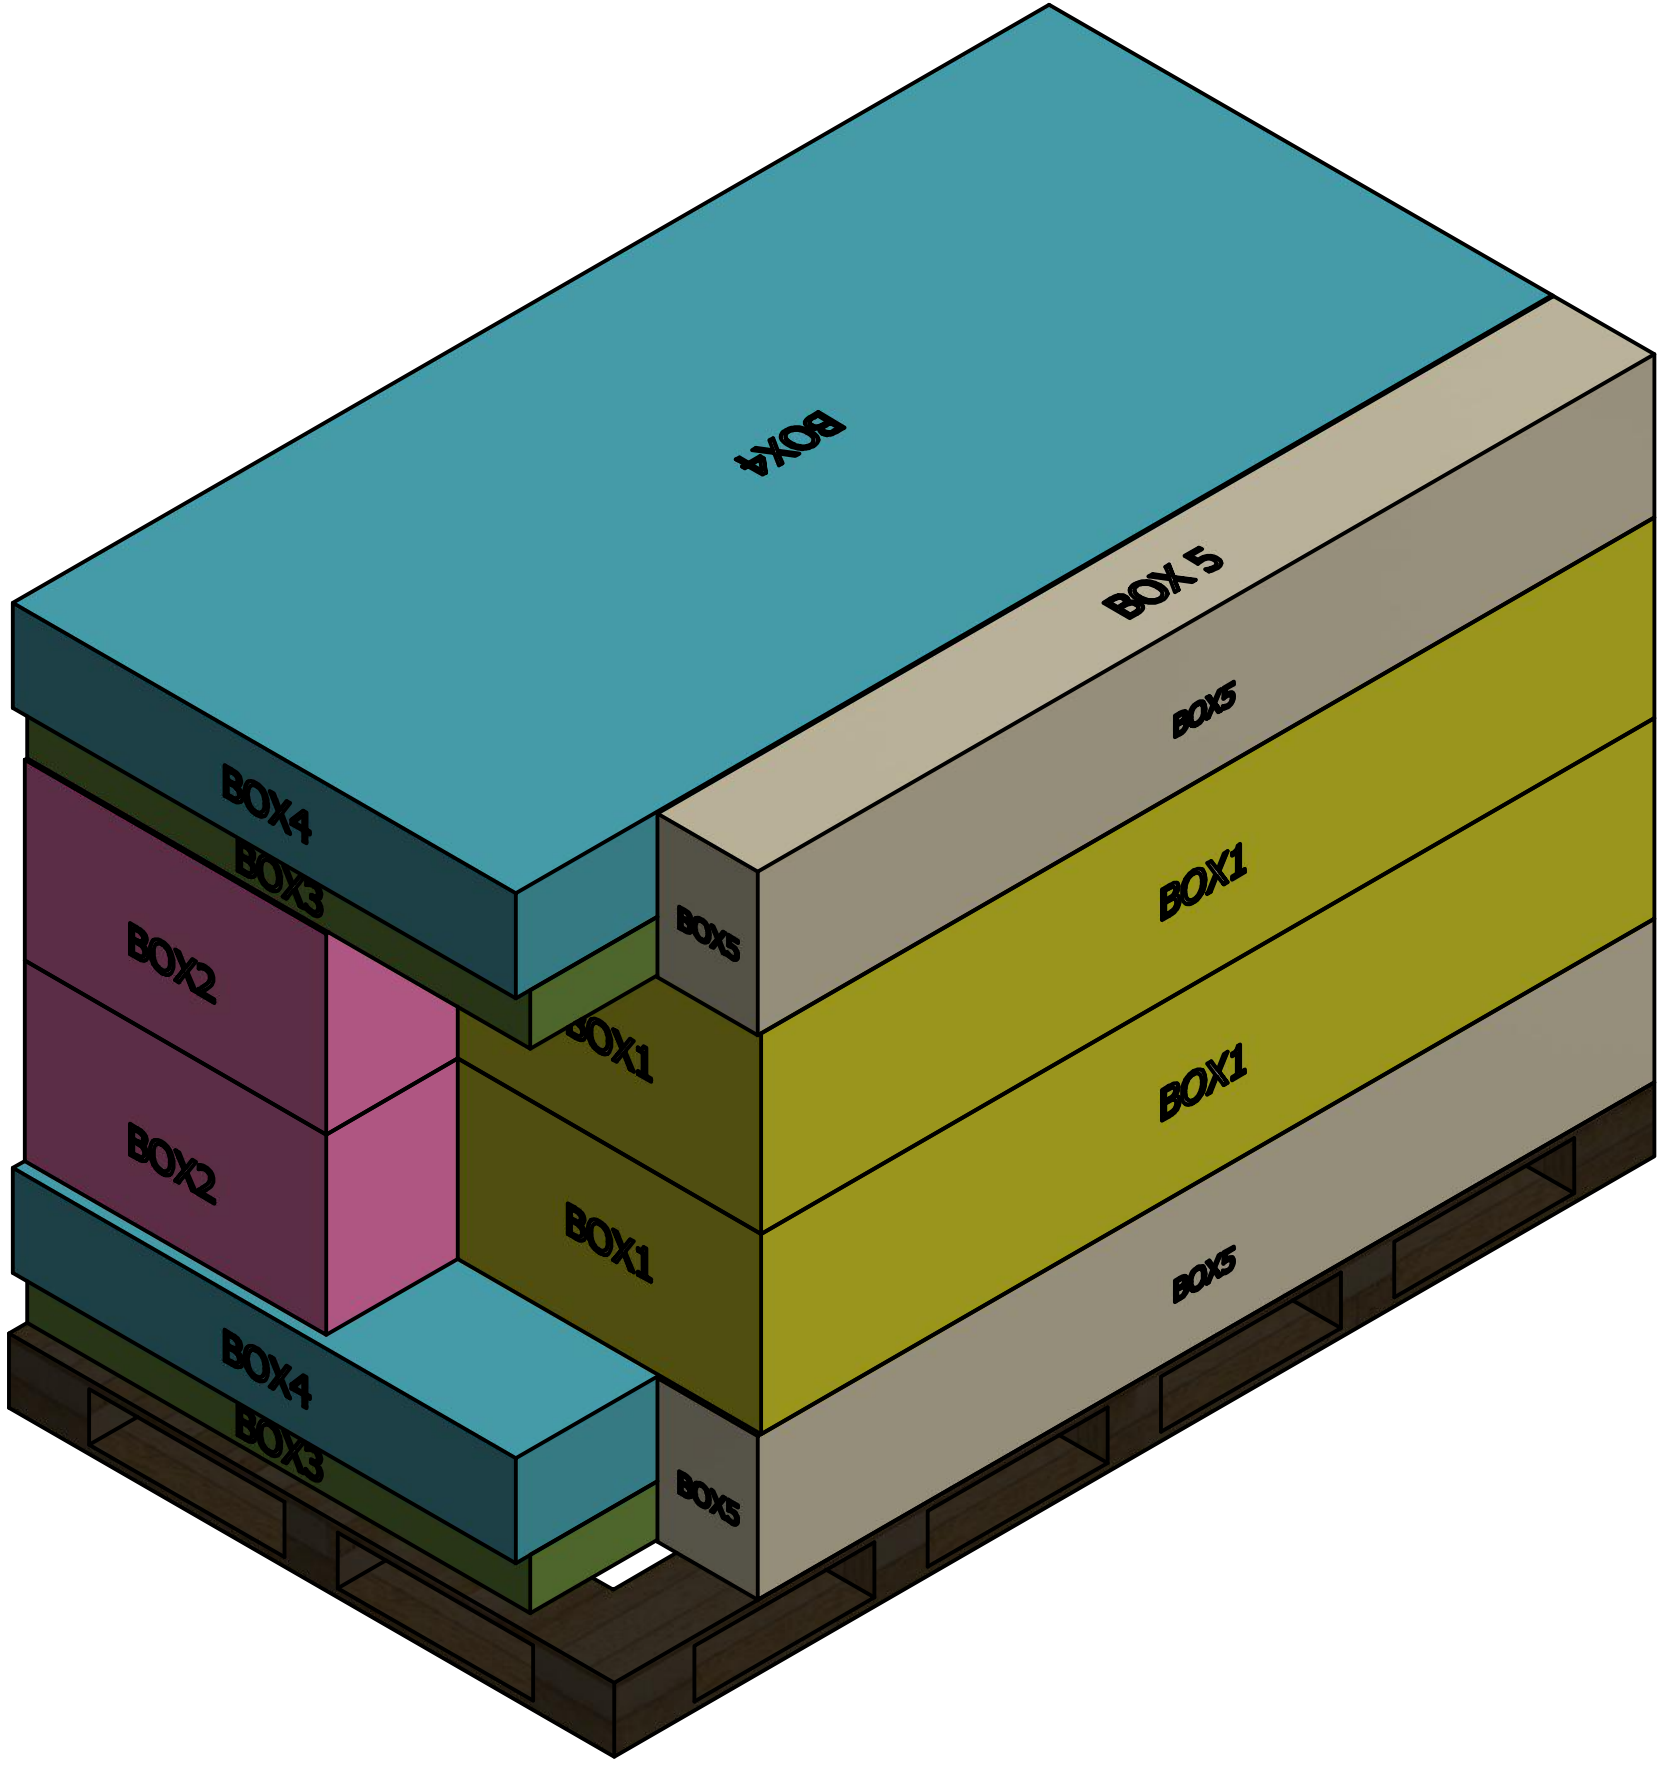

2504417 2-4 PERSON BARREL SAUNA Container Loading Diagram

(1 set=6 boxes 42 ts/40HQ, 25pallets/ 40HQ, Gross Weight: 15364kg)

Top view

Pallet B * 3

Pallet C * 1

Side view

Pallet A * 21

End view

DRAWN Rudy	2019/8/19	TITLE	
CHECKED		TITLE	
QA		TITLE	
MFG		TITLE	
APPROVED		TITLE	
		SIZE D	DWG NO 2006522
		SCALE 1 / 20	REV
		SHEET 1 OF 1	

Pallet A (2 sets/pallet)

实木托盘料号: PKG101027
Solid wood Pallet PN: PKG101027

DRAWN		TITLE		
CHECKED		TITLE		
QA		TITLE		
MFG		TITLE		
APPROVED		TITLE		
		SIZE	DWG NO	REV
		D		
		SCALE	SHEET 1 OF 1	
		1 : 10		

Pallet B (BOX6 * 12)

实木托盘料号: PKG101045
 Solid wood Pallet PN: PKG101045

DRAWN		TITLE		
CHECKED		TITLE		
QA		TITLE		
MFG		TITLE		
APPROVED		TITLE		
		SIZE	DWG NO	REV
		D		
		SCALE	SHEET 1 OF 1	
		1: 8		

Pallet C (BOX6* 6)

实木托盘料号: PKG101045
 Solid wood Pallet PN: PKG101045

DRAWN				
CHECKED		TITLE		
QA				
MFG				
APPROVED				
		SIZE	DWG NO	REV
		D		
		SCALE	SHEET 1 OF 1	
		1: 8		