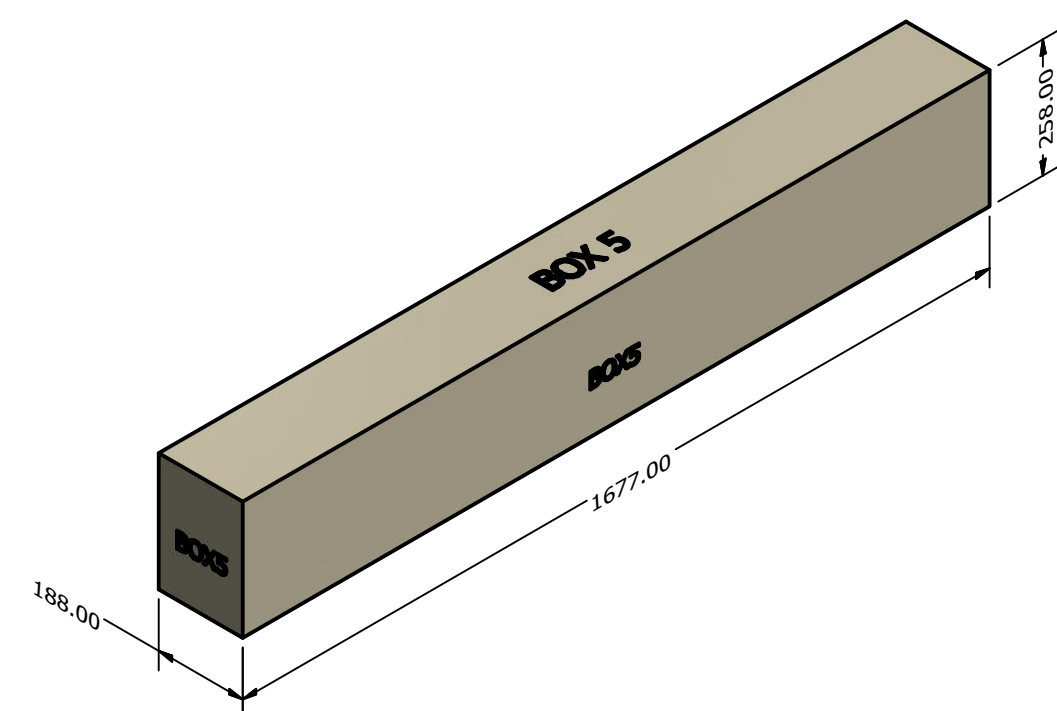

2504417 2-4 PERSON BARREL SAUNA Container Loading Diagram

(1 set=6 boxes 42 ts/40HQ, 25pallets/ 40HQ, Gross Weight: 15364kg)

Top view

Pallet B * 3

Pallet C * 1

Side view

Pallet A * 21

End view

BOX1: 83kg

BOX2: 72kg

BOX3: 54kg

BOX4: 88kg

BOX5:22kg

BOX6:23kg

DRAWN		TITLE		
CHECKED				
QA				
MFG				
APPROVED				
		SIZE D	DWG NO	REV
		SCALE 1 / 12	SHEET 1 OF 1	