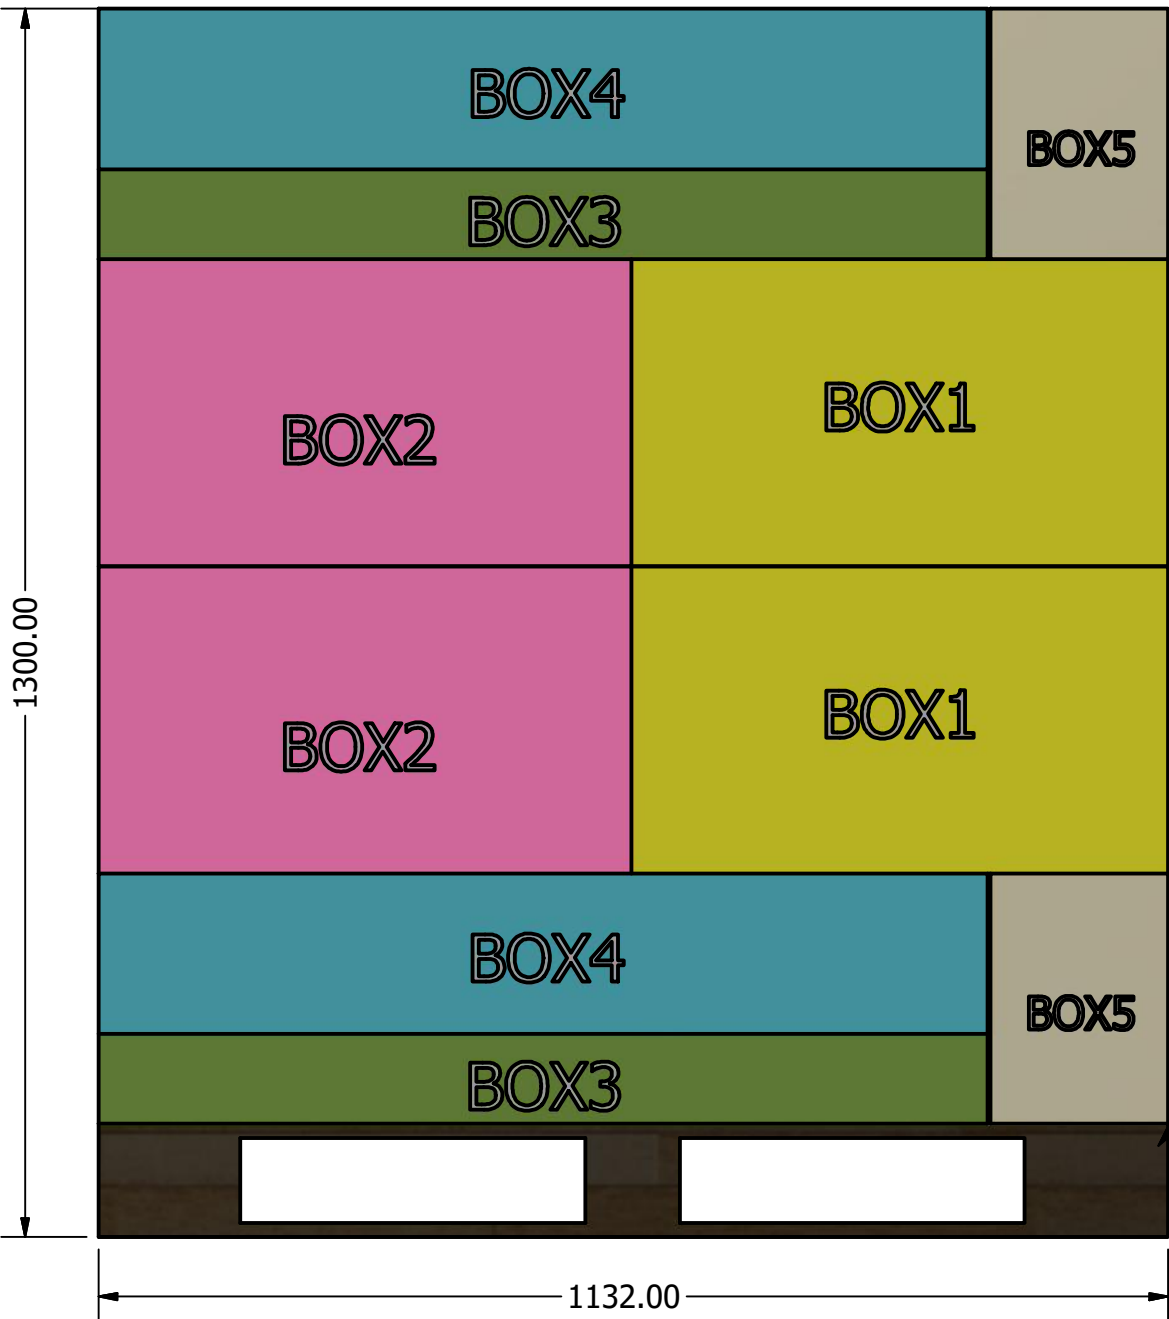

2504417 2-4 PERSON BARREL SAUNA Container Loading Diagram

(1 set=6 boxes 42 ts/40HQ, 25pallets/ 40HQ, Gross Weight: 15364kg)

Top view

Pallet B * 3

Pallet C * 1

Side view

Pallet A * 21

End view

DRAWN Rudy	2019/8/19	TITLE	
CHECKED		TITLE	
QA		TITLE	
MFG		TITLE	
APPROVED		TITLE	
		SIZE D	DWG NO 2006522
		SCALE 1 / 20	REV
		SHEET 1 OF 1	

Pallet A (2 sets/pallet)

实木托盘料号: PKG101027
Solid wood Pallet PN: PKG101027

DRAWN		TITLE		
CHECKED		TITLE		
QA		TITLE		
MFG		TITLE		
APPROVED		TITLE		
		SIZE	DWG NO	REV
		D		
		SCALE	SHEET 1 OF 1	
		1 : 10		

Pallet B (BOX6 * 12)

实木托盘料号: PKG101045
 Solid wood Pallet PN: PKG101045

BOX1: 83kg

BOX2: 72kg

BOX3: 54kg

BOX4: 88kg

BOX5:22kg

BOX6:23kg

DRAWN		TITLE		
CHECKED				
QA				
MFG				
APPROVED				
		SIZE D	DWG NO	REV
		SCALE 1 / 12	SHEET 1 OF 1	