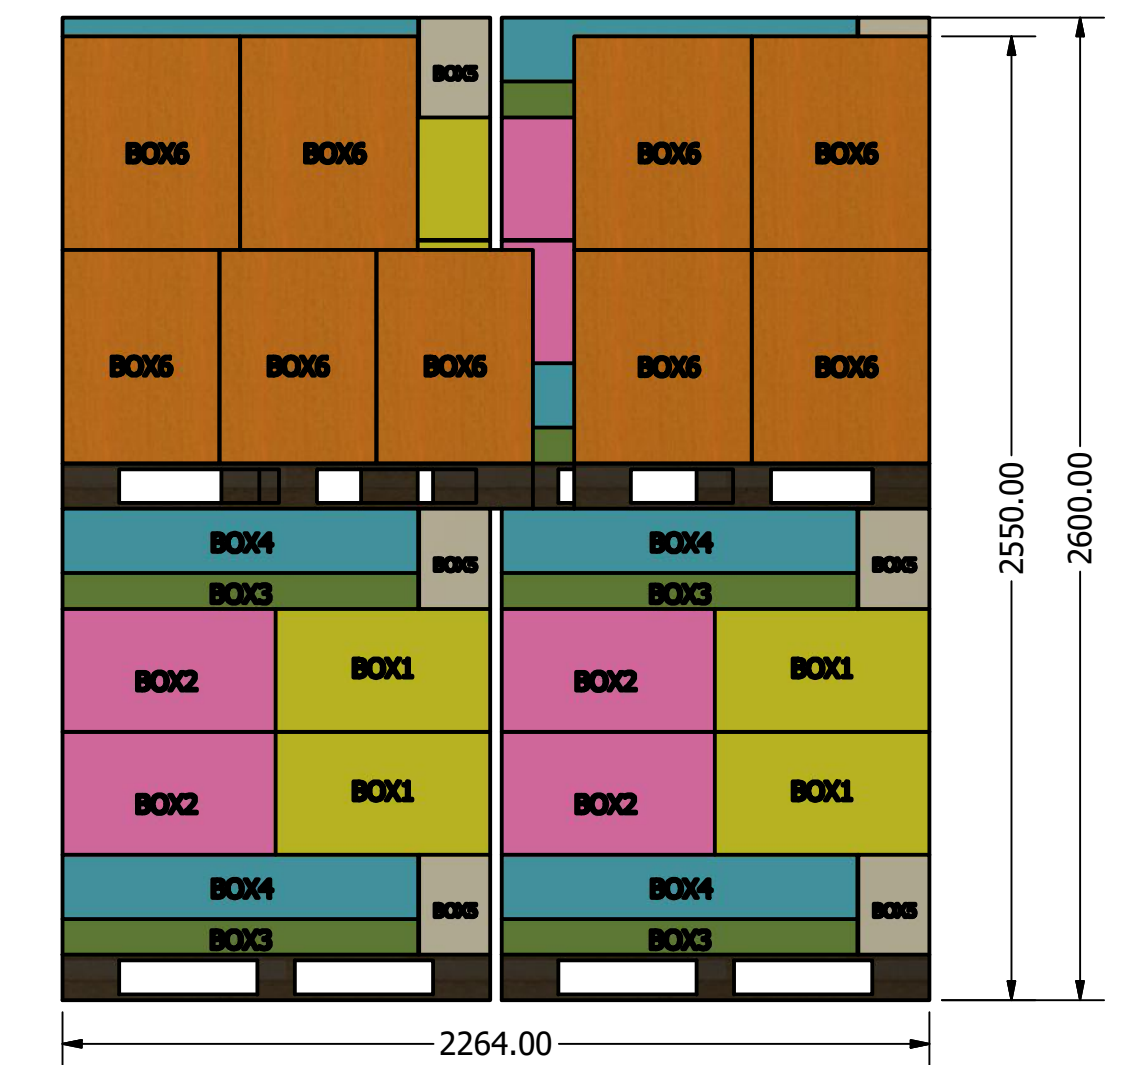

2504417 2-4 PERSON BARREL SAUNA Container Loading Diagram

(1 set=6 boxes 42 ts/40HQ, 25pallets/ 40HQ, Gross Weight: 15364kg)

Top view

Pallet B * 3

Pallet C * 1

Side view

Pallet A * 21

End view

DRAWN Rudy	2019/8/19	TITLE	
CHECKED		TITLE	
QA		TITLE	
MFG		TITLE	
APPROVED		TITLE	
		SIZE D	DWG NO 2006522
		SCALE 1 / 20	REV
		SHEET 1 OF 1	

Pallet A (2 sets/pallet)

实木托盘料号: PKG101027
Solid wood Pallet PN: PKG101027

DRAWN		TITLE		
CHECKED		TITLE		
QA		TITLE		
MFG		TITLE		
APPROVED		TITLE		
		SIZE	DWG NO	REV
		D		
		SCALE	SHEET 1 OF 1	
		1 : 10		

Pallet B (BOX6 * 12)

实木托盘料号: PKG101045
 Solid wood Pallet PN: PKG101045

BOX1: 83kg

BOX2: 72kg

BOX3: 54kg

BOX4: 88kg

BOX5:22kg

BOX6:23kg

DRAWN		TITLE		
CHECKED				
QA				
MFG				
APPROVED				
		SIZE D	DWG NO	REV
		SCALE 1 / 12	SHEET 1 OF 1	