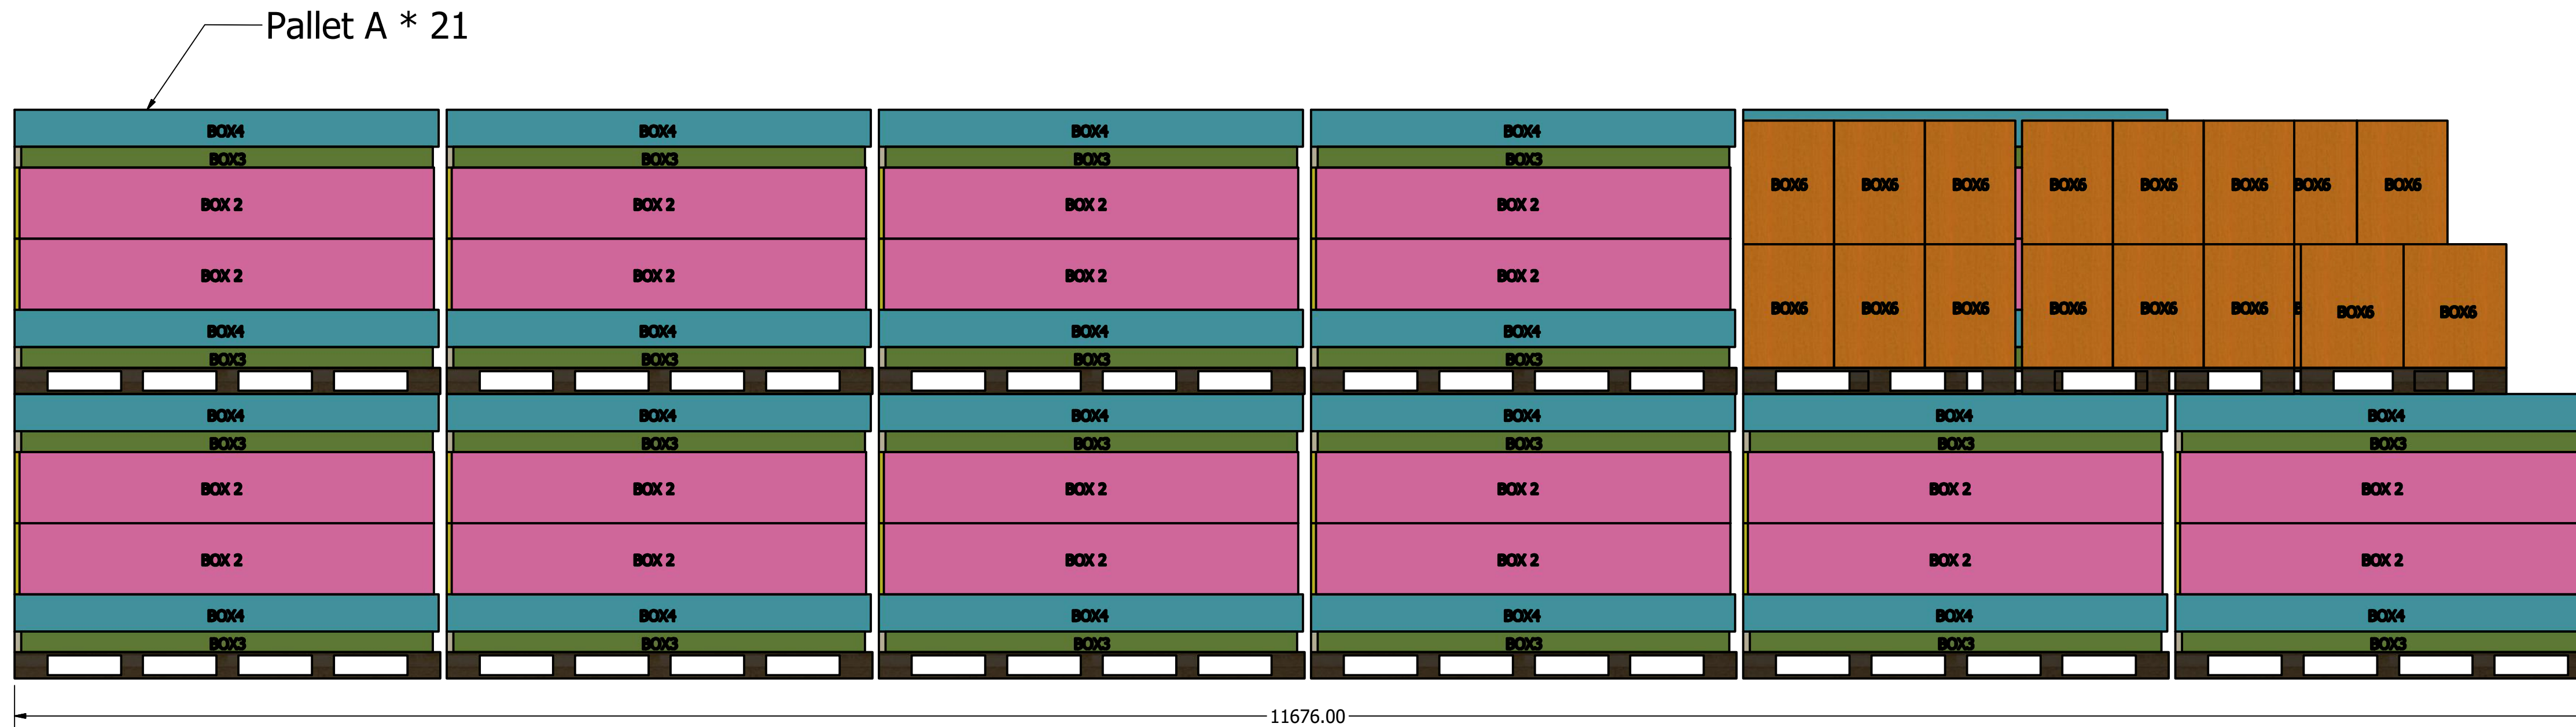

2504417 2-4 PERSON BARREL SAUNA Container Loading Diagram

(1 set=6 boxes 42 ts/40HQ, 25pallets/ 40HQ, Gross Weight: 15364kg)

Top view

Pallet B * 3

Pallet C * 1

Side view

Pallet A * 21

End view

DRAWN Rudy	2019/8/19	TITLE	
CHECKED		TITLE	
QA		TITLE	
MFG		TITLE	
APPROVED		TITLE	
		SIZE D	DWG NO 2006522
		SCALE 1 / 20	REV
		SHEET 1 OF 1	

Pallet A (2 sets/pallet)

实木托盘料号: PKG101027
Solid wood Pallet PN: PKG101027

DRAWN		TITLE		
CHECKED		TITLE		
QA		TITLE		
MFG		TITLE		
APPROVED		TITLE		
		SIZE	DWG NO	REV
		D		
		SCALE	SHEET 1 OF 1	
		1 : 10		

Pallet B (BOX6 * 12)

实木托盘料号: PKG101045
 Solid wood Pallet PN: PKG101045

DRAWN		TITLE		
CHECKED		TITLE		
QA		TITLE		
MFG		TITLE		
APPROVED		TITLE		
		SIZE	DWG NO	REV
		D		
		SCALE	SHEET 1 OF 1	
		1: 8		

Pallet C (BOX6* 6)

实木托盘料号: PKG101045
 Solid wood Pallet PN: PKG101045

DRAWN				
CHECKED		TITLE		
QA				
MFG				
APPROVED				
		SIZE	DWG NO	REV
		D		
		SCALE	SHEET 1 OF 1	
		1: 8		