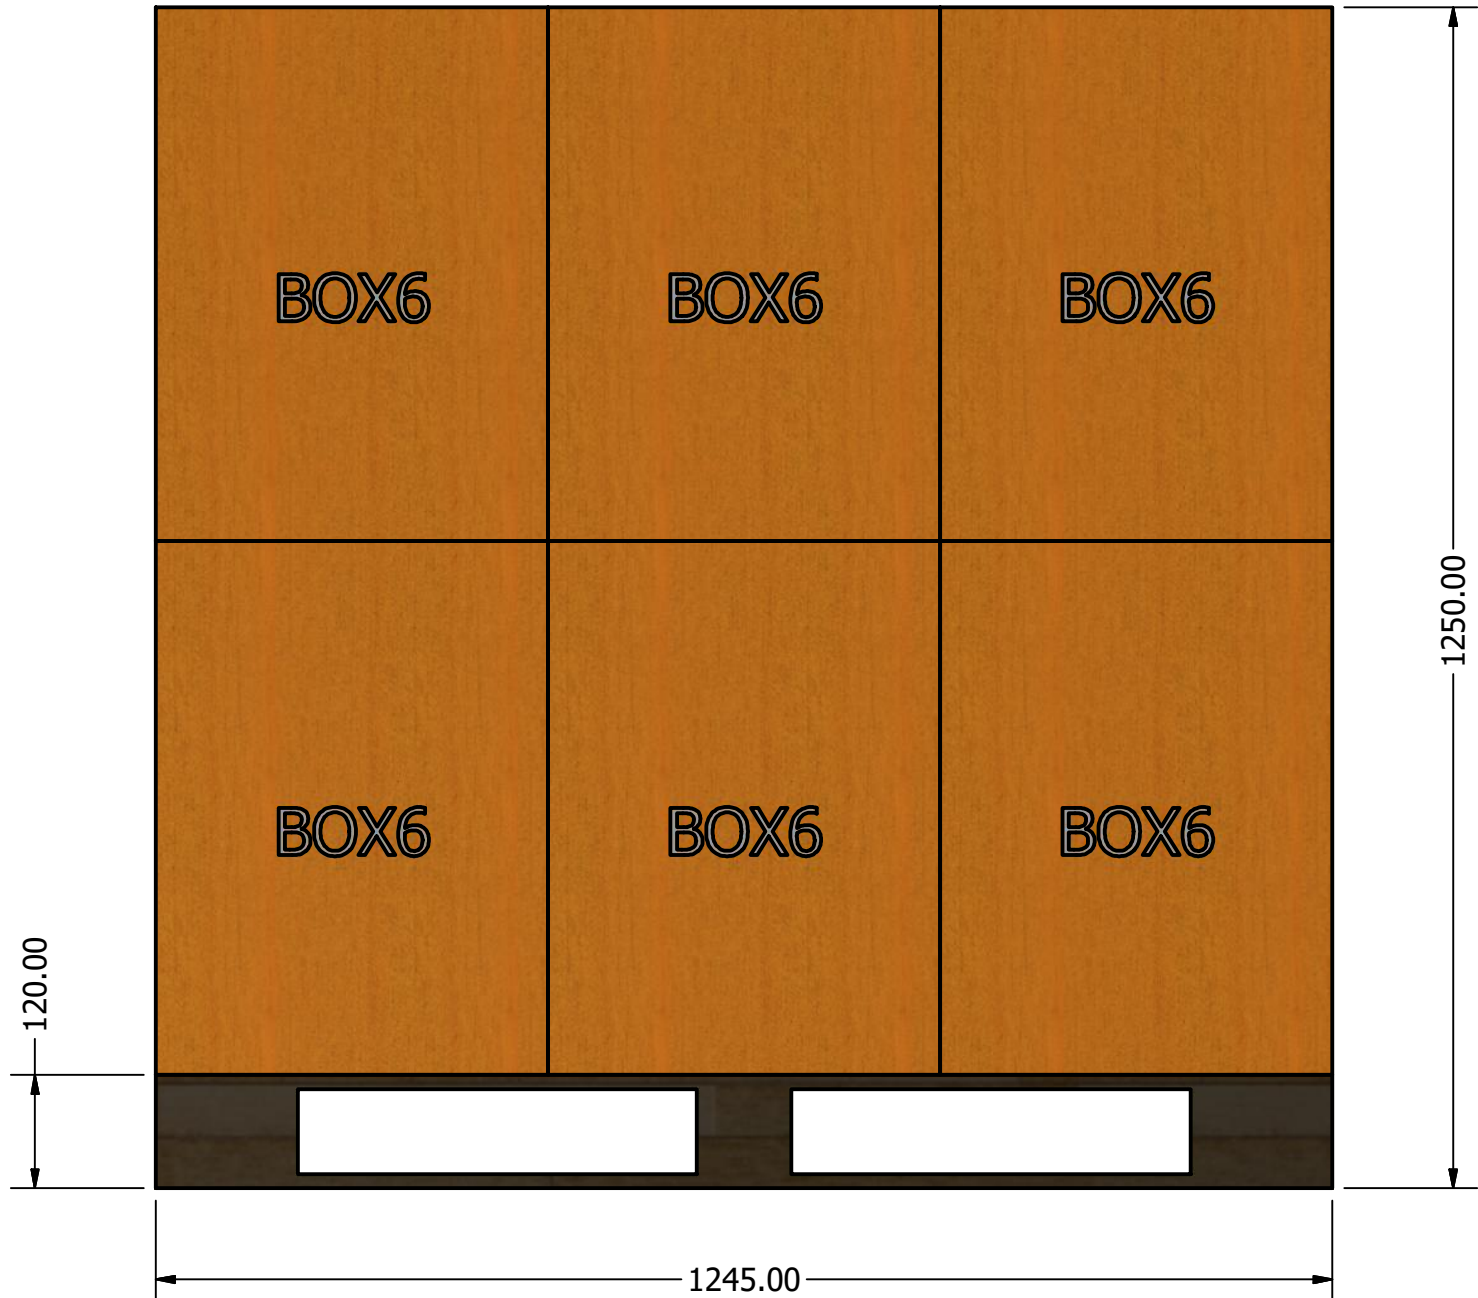

2504417 2-4 PERSON BARREL SAUNA Container Loading Diagram

(1 set=6 boxes 42 ts/40HQ, 25pallets/ 40HQ, Gross Weight: 15364kg)

Top view

Pallet B * 3

Pallet C * 1

Side view

Pallet A * 21

End view

DRAWN Rudy	2019/8/19	TITLE	
CHECKED		TITLE	
QA		TITLE	
MFG		TITLE	
APPROVED		TITLE	
		SIZE D	DWG NO 2006522
		SCALE 1 / 20	REV
		SHEET 1 OF 1	

Pallet A (2 sets/pallet)

实木托盘料号: PKG101027
Solid wood Pallet PN: PKG101027

DRAWN		TITLE		
CHECKED		TITLE		
QA		TITLE		
MFG		TITLE		
APPROVED		TITLE		
		SIZE	DWG NO	REV
		D		
		SCALE	SHEET 1 OF 1	
		1 : 10		

Pallet B (BOX6 * 12)

实木托盘料号: PKG101045
 Solid wood Pallet PN: PKG101045

BOX1: 83kg

BOX2: 72kg

BOX3: 54kg

BOX4: 88kg

BOX5:22kg

BOX6:23kg

DRAWN		TITLE		
CHECKED				
QA				
MFG				
APPROVED				
		SIZE D	DWG NO	REV
		SCALE 1 / 12	SHEET 1 OF 1	