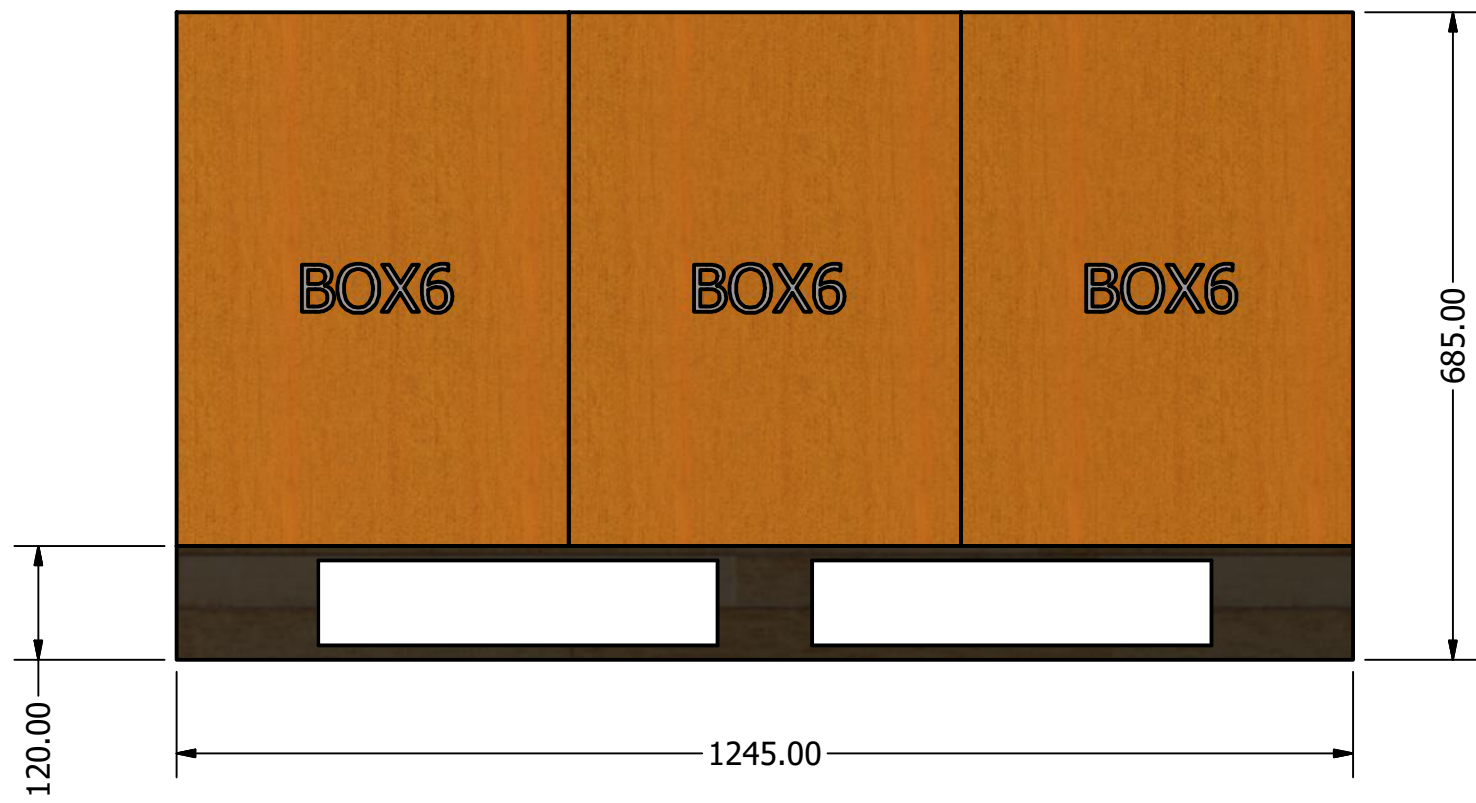

2504417 2-4 PERSON BARREL SAUNA Container Loading Diagram

(1 set=6 boxes 42 ts/40HQ, 25pallets/ 40HQ, Gross Weight: 15364kg)

Top view

Pallet B * 3

Pallet C * 1

Side view

Pallet A * 21

End view

DRAWN		TITLE		
CHECKED		TITLE		
QA		TITLE		
MFG		TITLE		
APPROVED		TITLE		
		SIZE	DWG NO	REV
		D		
		SCALE	SHEET 1 OF 1	
		1 : 10		

Pallet B (BOX6 * 12)

实木托盘料号: PKG101045
 Solid wood Pallet PN: PKG101045

DRAWN		TITLE		
CHECKED		TITLE		
QA		TITLE		
MFG		TITLE		
APPROVED		TITLE		
		SIZE	DWG NO	REV
		D		
		SCALE	SHEET 1 OF 1	
		1: 8		

Pallet C (BOX6* 6)

实木托盘料号: PKG101045
 Solid wood Pallet PN: PKG101045

DRAWN				
CHECKED		TITLE		
QA				
MFG				
APPROVED				
		SIZE	DWG NO	REV
		D		
		SCALE	SHEET 1 OF 1	
		1: 8		

BOX1: 83kg

BOX2: 72kg

BOX3: 54kg

BOX4: 88kg

BOX5:22kg

BOX6:23kg

DRAWN		TITLE		
CHECKED				
QA				
MFG				
APPROVED				
		SIZE D	DWG NO	REV
		SCALE 1 / 12	SHEET 1 OF 1	