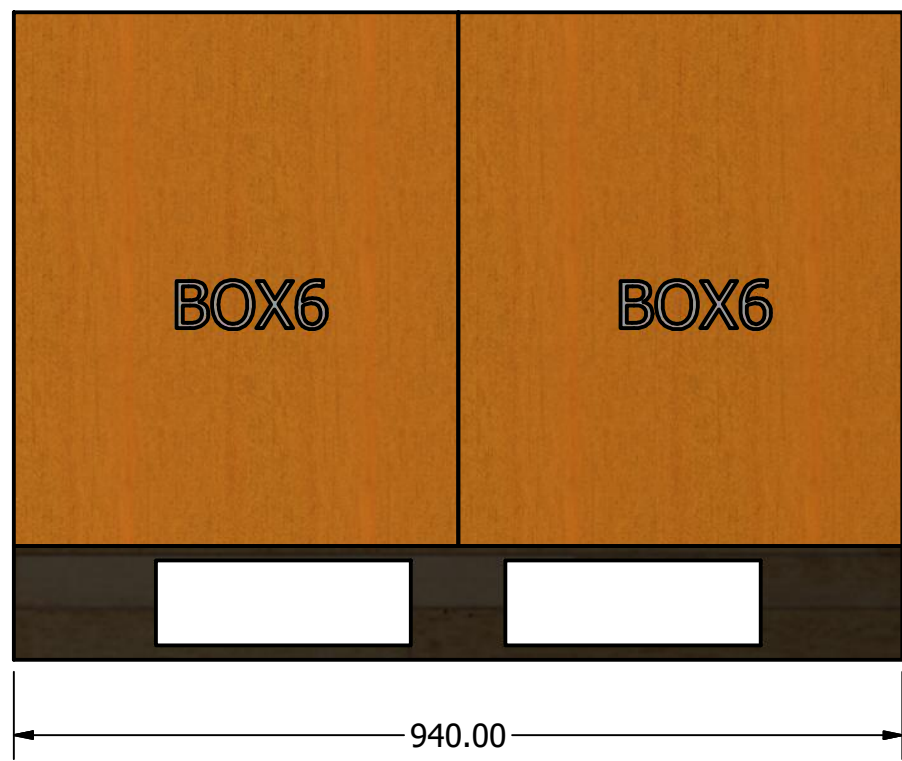

2504417 2-4 PERSON BARREL SAUNA Container Loading Diagram

(1 set=6 boxes 42 ts/40HQ, 25pallets/ 40HQ, Gross Weight: 15364kg)

Top view

Pallet B * 3

Pallet C * 1

Side view

Pallet A * 21

End view

DRAWN		TITLE		
CHECKED		TITLE		
QA		TITLE		
MFG		TITLE		
APPROVED		TITLE		
		SIZE	DWG NO	REV
		D		
		SCALE	SHEET 1 OF 1	
		1 : 10		

Pallet B (BOX6 * 12)

实木托盘料号: PKG101045
 Solid wood Pallet PN: PKG101045

DRAWN		TITLE		
CHECKED		TITLE		
QA		TITLE		
MFG		TITLE		
APPROVED		TITLE		
		SIZE	DWG NO	REV
		D		
		SCALE	SHEET 1 OF 1	
		1: 8		

Pallet C (BOX6* 6)

实木托盘料号: PKG101045
 Solid wood Pallet PN: PKG101045

DRAWN				
CHECKED		TITLE		
QA				
MFG				
APPROVED				
		SIZE	DWG NO	REV
		D		
		SCALE	SHEET 1 OF 1	
		1: 8		

BOX1: 83kg

BOX2: 72kg

BOX3: 54kg

BOX4: 88kg

BOX5:22kg

BOX6:23kg

DRAWN		TITLE		
CHECKED				
QA				
MFG				
APPROVED				
		SIZE D	DWG NO	REV
		SCALE 1 / 12	SHEET 1 OF 1	