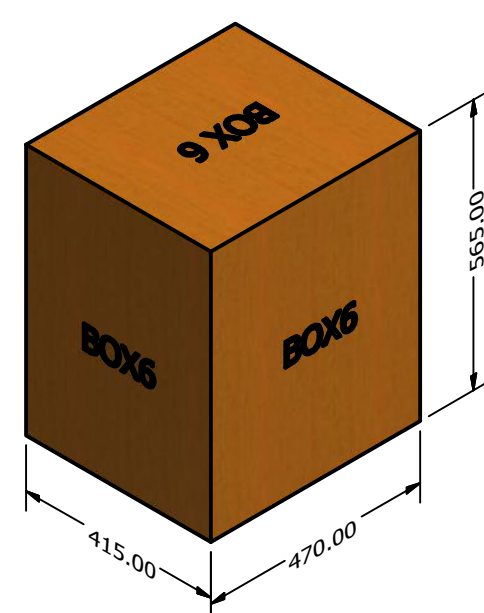

2504417 2-4 PERSON BARREL SAUNA Container Loading Diagram

(1 set=6 boxes 42 ts/40HQ, 25pallets/ 40HQ, Gross Weight: 15364kg)

Top view

Pallet B * 3

Pallet C * 1

Side view

Pallet A * 21

End view

DRAWN		TITLE		
CHECKED		TITLE		
QA		TITLE		
MFG		TITLE		
APPROVED		TITLE		
		SIZE	DWG NO	REV
		D		
		SCALE	SHEET 1 OF 1	
		1: 8		

Pallet C (BOX6* 6)

实木托盘料号: PKG101045
 Solid wood Pallet PN: PKG101045

DRAWN				
CHECKED		TITLE		
QA				
MFG				
APPROVED				
		SIZE	DWG NO	REV
		D		
		SCALE	SHEET 1 OF 1	
		1: 8		

BOX1: 83kg

BOX2: 72kg

BOX3: 54kg

BOX4: 88kg

BOX5:22kg

BOX6:23kg

DRAWN		TITLE		
CHECKED				
QA				
MFG				
APPROVED				
		SIZE D	DWG NO	REV
		SCALE 1 / 12	SHEET 1 OF 1	