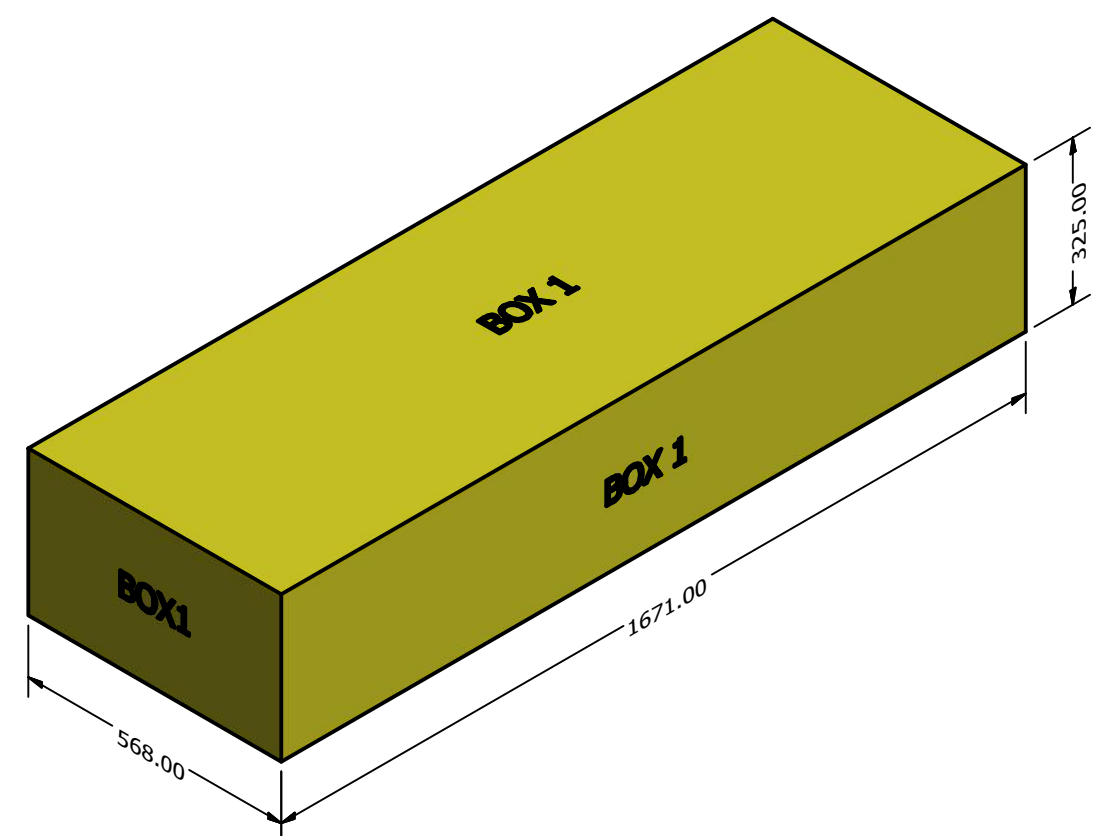

BOX1: 83kg

BOX2: 72kg

BOX3: 54kg

BOX4: 88kg

BOX5:22kg

BOX6:23kg

DRAWN		TITLE		
CHECKED				
QA				
MFG				
APPROVED				
		SIZE D	DWG NO	REV
		SCALE 1 / 12	SHEET 1 OF 1