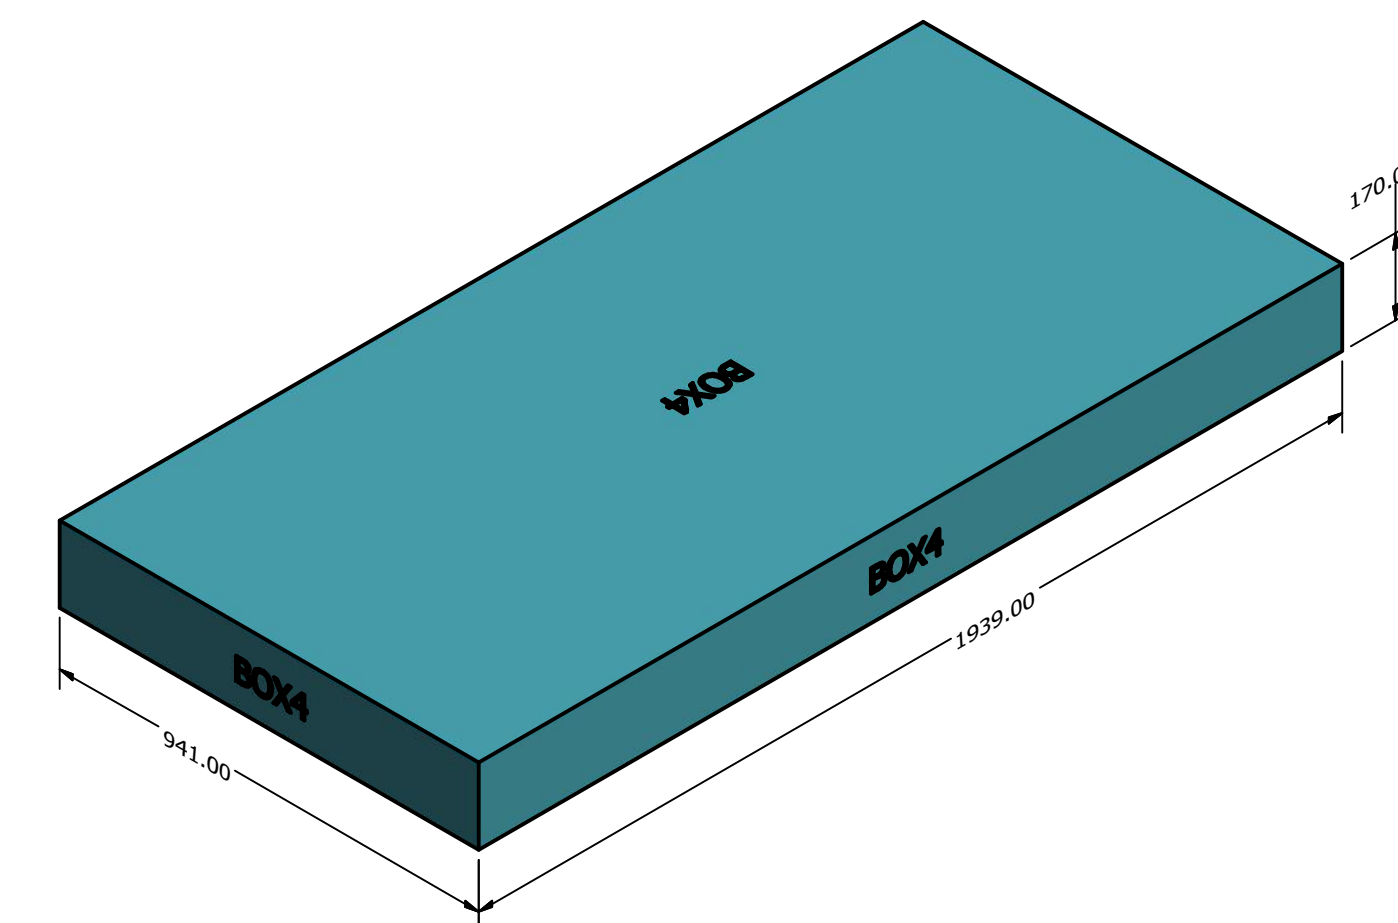

BOX1: 83kg

BOX2: 72kg

BOX3: 54kg

BOX4: 88kg

BOX5:22kg

BOX6:23kg

DRAWN		TITLE		
CHECKED				
QA				
MFG				
APPROVED				
		SIZE D	DWG NO	REV
		SCALE 1 / 12	SHEET 1 OF 1