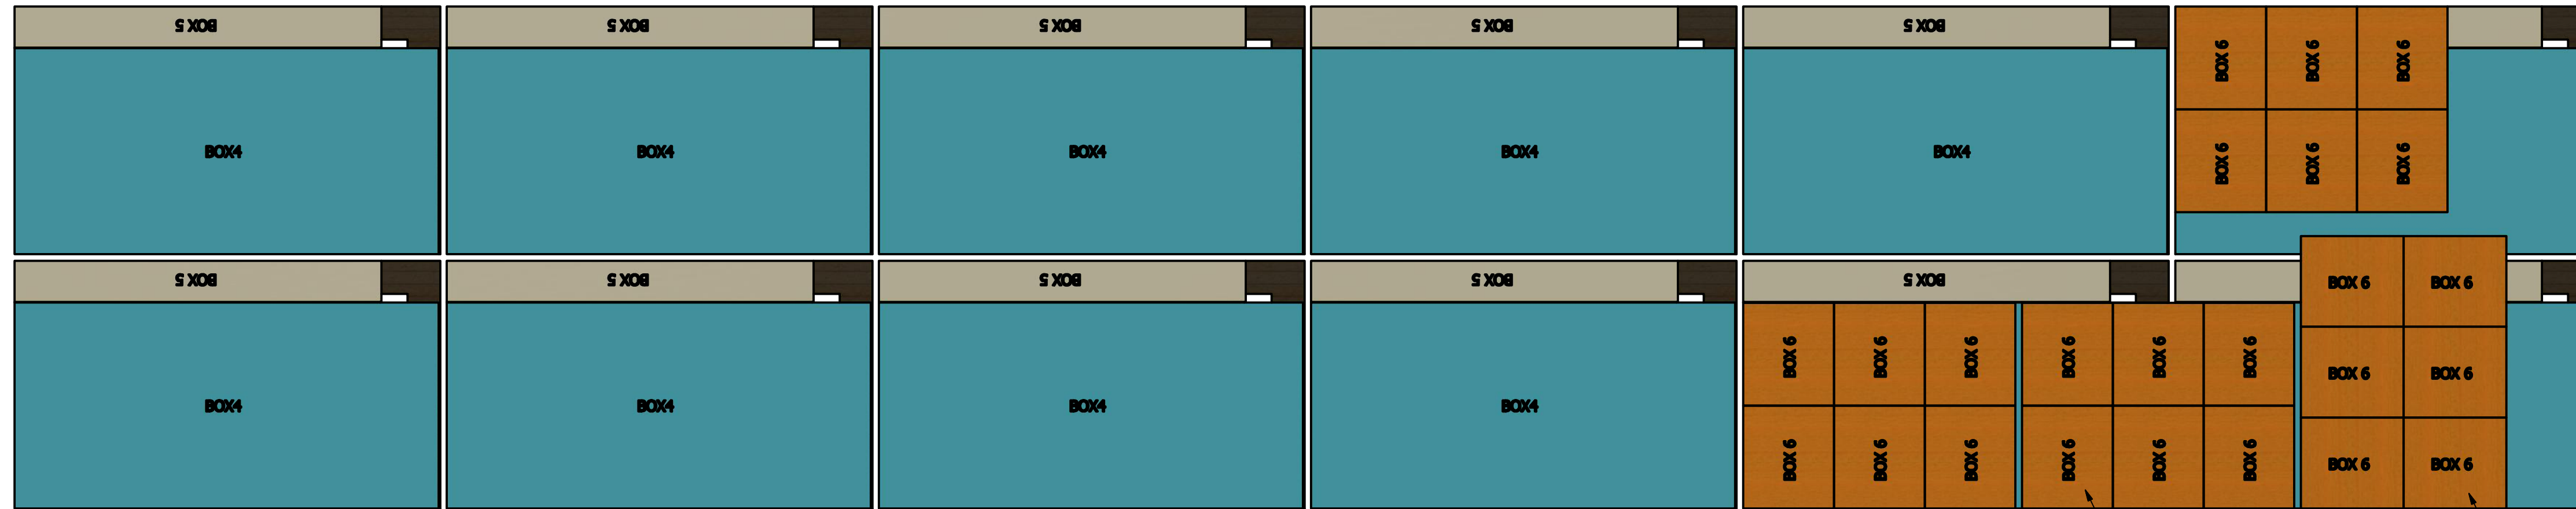

2504417 2-4 PERSON BARREL SAUNA Container Loading Diagram

(1 set=6 boxes 42 ts/40HQ, 25pallets/ 40HQ, Gross Weight: 15364kg)

Top view

Pallet B * 3

Pallet C * 1

Side view

Pallet A * 21

End view

DRAWN Rudy	2019/8/19	TITLE	
CHECKED		TITLE	
QA		TITLE	
MFG		TITLE	
APPROVED		TITLE	
		SIZE D	DWG NO 2006522
		SCALE 1 / 20	REV
		SHEET 1 OF 1	

Pallet A (2 sets/pallet)

实木托盘料号: PKG101027
Solid wood Pallet PN: PKG101027

DRAWN		TITLE		
CHECKED		TITLE		
QA		TITLE		
MFG		TITLE		
APPROVED		TITLE		
		SIZE	DWG NO	REV
		D		
		SCALE	SHEET 1 OF 1	
		1 : 10		

Pallet B (BOX6 * 12)

实木托盘料号: PKG101045
 Solid wood Pallet PN: PKG101045

BOX1: 83kg

BOX2: 72kg

BOX3: 54kg

BOX4: 88kg

BOX5:22kg

BOX6:23kg

DRAWN		TITLE		
CHECKED				
QA				
MFG				
APPROVED				
		SIZE D	DWG NO	REV
		SCALE 1 / 12	SHEET 1 OF 1	