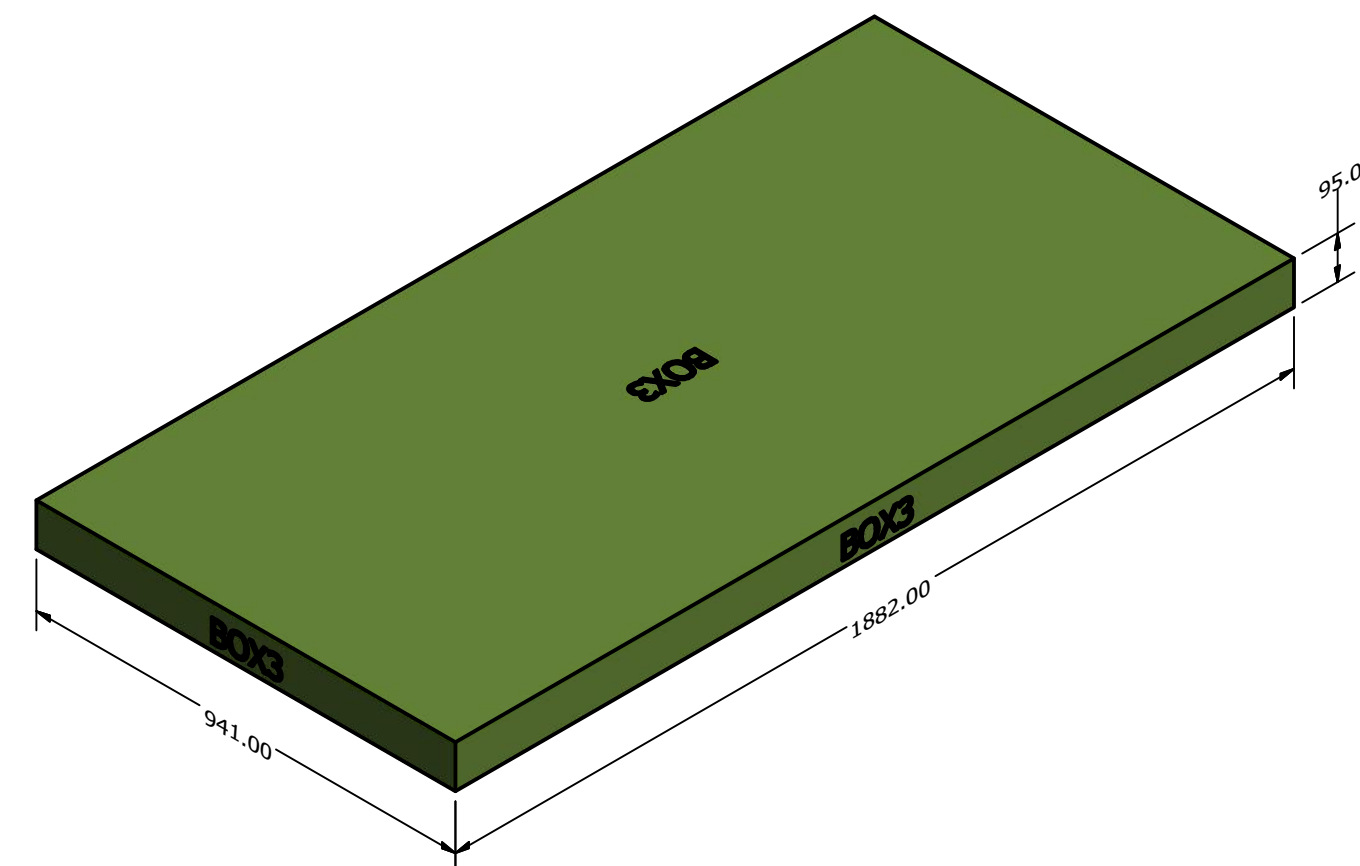

BOX1: 83kg

BOX2: 72kg

BOX3: 54kg

BOX4: 88kg

BOX5:22kg

BOX6:23kg

DRAWN		TITLE		
CHECKED				
QA				
MFG				
APPROVED				
		SIZE D	DWG NO	REV
		SCALE 1 / 12	SHEET 1 OF 1