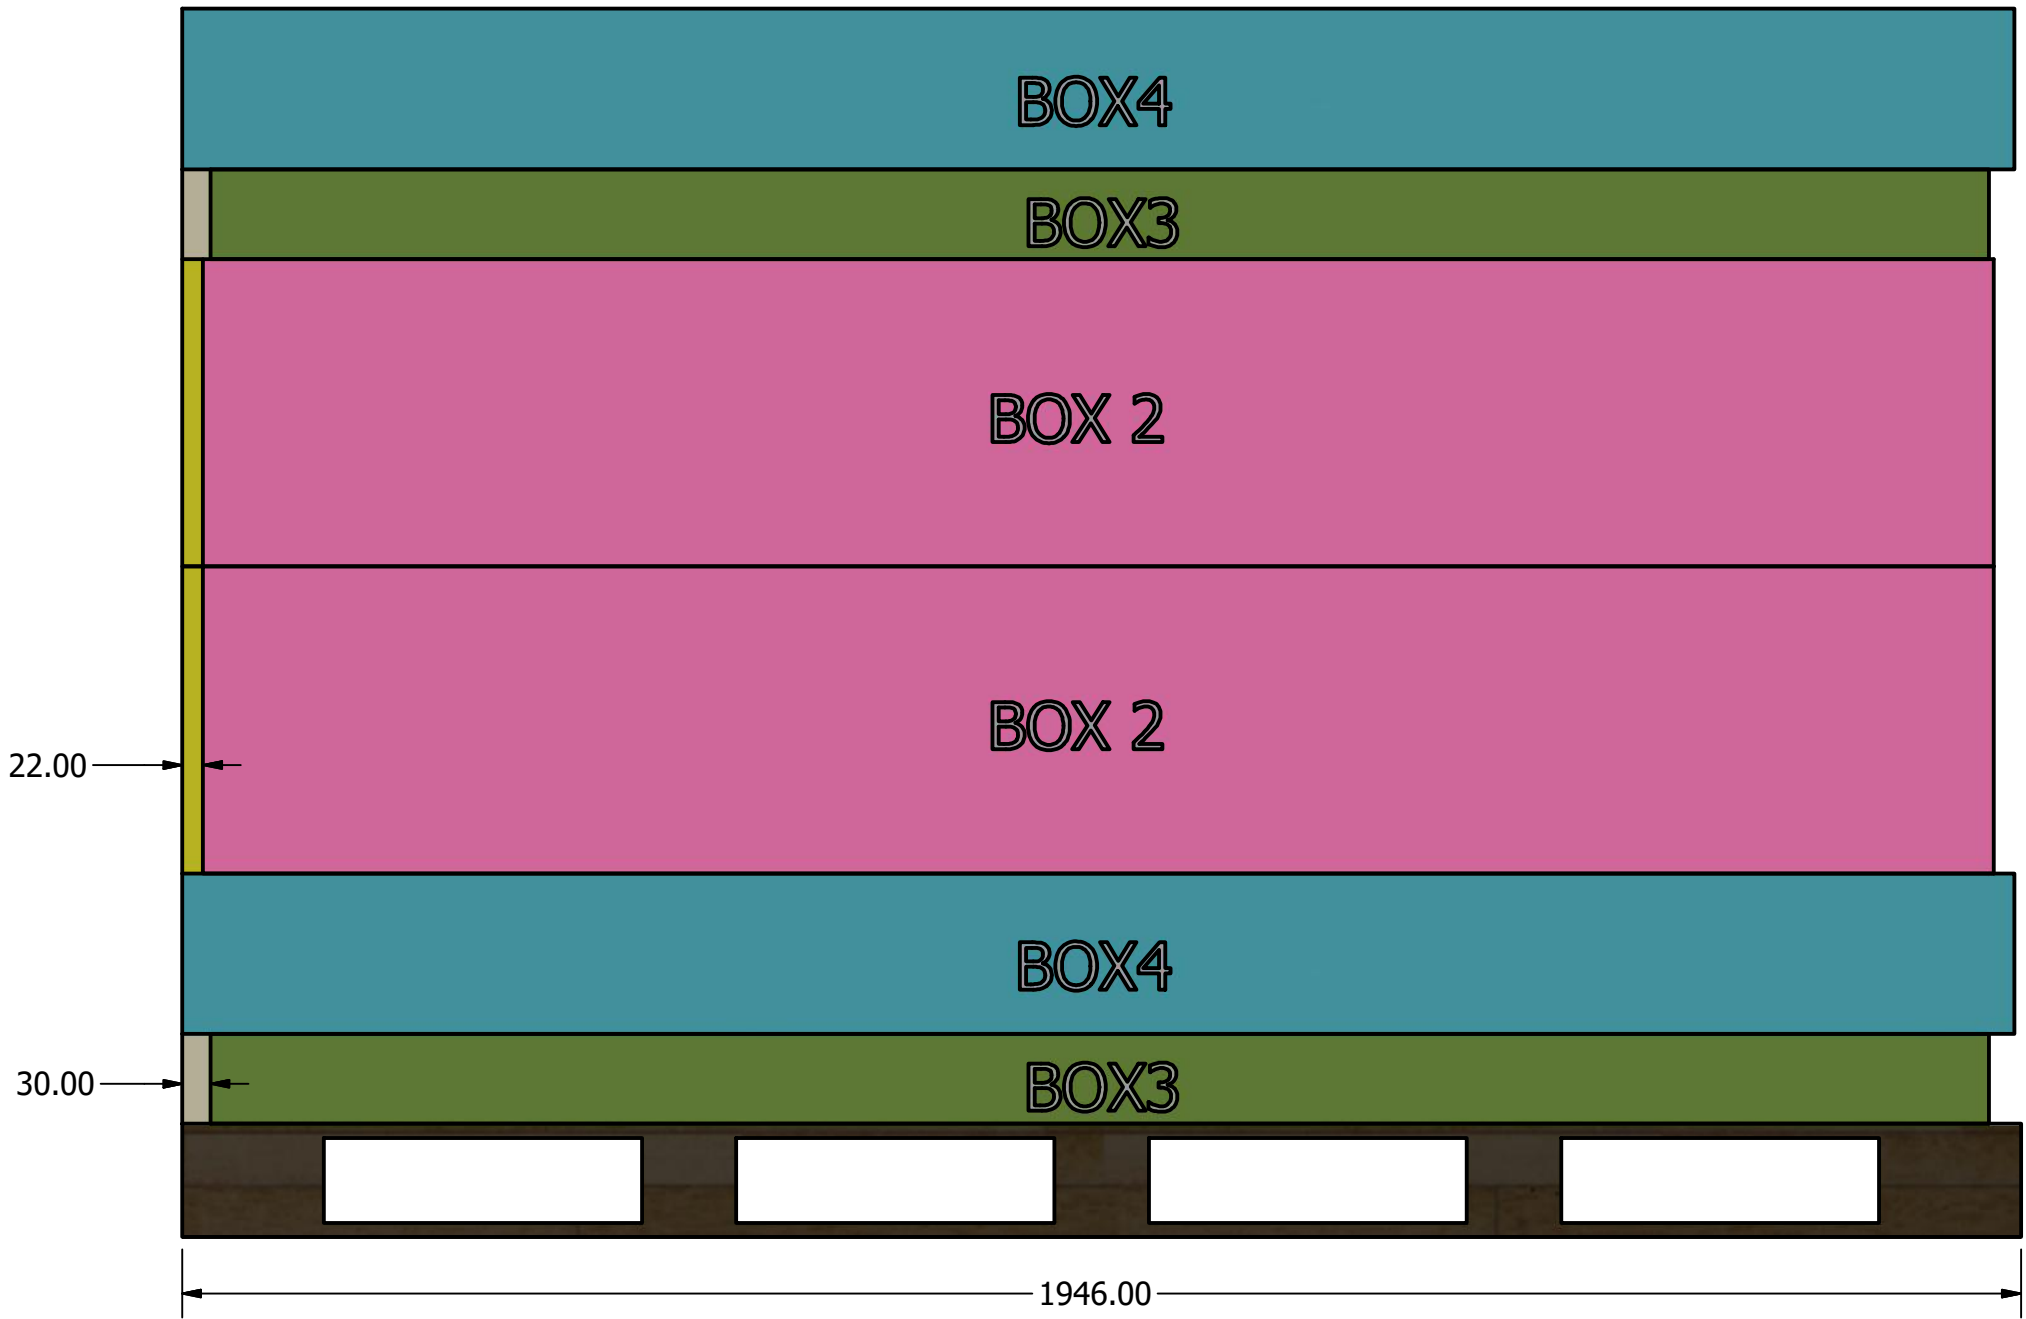

2504417 2-4 PERSON BARREL SAUNA Container Loading Diagram

(1 set=6 boxes 42 ts/40HQ, 25pallets/ 40HQ, Gross Weight: 15364kg)

Top view

Pallet B * 3

Pallet C * 1

Side view

Pallet A * 21

End view

DRAWN Rudy	2019/8/19	TITLE	
CHECKED		TITLE	
QA		TITLE	
MFG		TITLE	
APPROVED		TITLE	
		SIZE D	DWG NO 2006522
		SCALE 1 / 20	REV
		SHEET 1 OF 1	

Pallet A (2 sets/pallet)

实木托盘料号: PKG101027
Solid wood Pallet PN: PKG101027

DRAWN		TITLE		
CHECKED		TITLE		
QA		TITLE		
MFG		TITLE		
APPROVED		TITLE		
		SIZE	DWG NO	REV
		D		
		SCALE	SHEET 1 OF 1	
		1 : 10		

Pallet B (BOX6 * 12)

实木托盘料号: PKG101045
 Solid wood Pallet PN: PKG101045

DRAWN		TITLE		
CHECKED		TITLE		
QA		TITLE		
MFG		TITLE		
APPROVED		TITLE		
		SIZE	DWG NO	REV
		D		
		SCALE	SHEET 1 OF 1	
		1: 8		

Pallet C (BOX6* 6)

实木托盘料号: PKG101045
 Solid wood Pallet PN: PKG101045

DRAWN				
CHECKED		TITLE		
QA				
MFG				
APPROVED				
		SIZE	DWG NO	REV
		D		
		SCALE	SHEET 1 OF 1	
		1: 8		