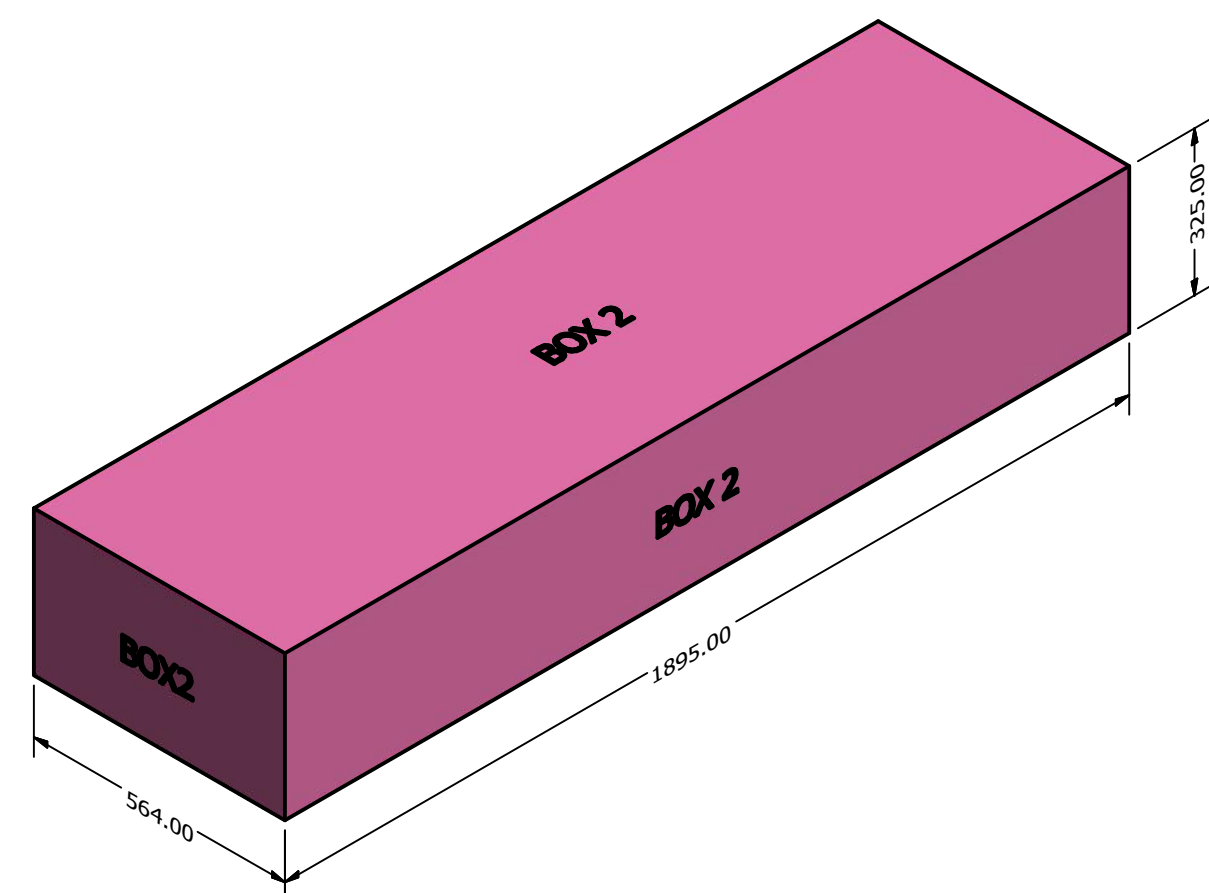

DRAWN		TITLE		
CHECKED		TITLE		
QA		TITLE		
MFG		TITLE		
APPROVED		TITLE		
		SIZE	DWG NO	REV
		D		
		SCALE	SHEET 1 OF 1	
		1: 8		

Pallet C (BOX6* 6)

实木托盘料号: PKG101045
 Solid wood Pallet PN: PKG101045

DRAWN				
CHECKED		TITLE		
QA				
MFG				
APPROVED				
		SIZE	DWG NO	REV
		D		
		SCALE	SHEET 1 OF 1	
		1: 8		

BOX1: 83kg

BOX2: 72kg

BOX3: 54kg

BOX4: 88kg

BOX5:22kg

BOX6:23kg

DRAWN		TITLE		
CHECKED				
QA				
MFG				
APPROVED				
		SIZE D	DWG NO	REV
		SCALE 1 / 12	SHEET 1 OF 1	