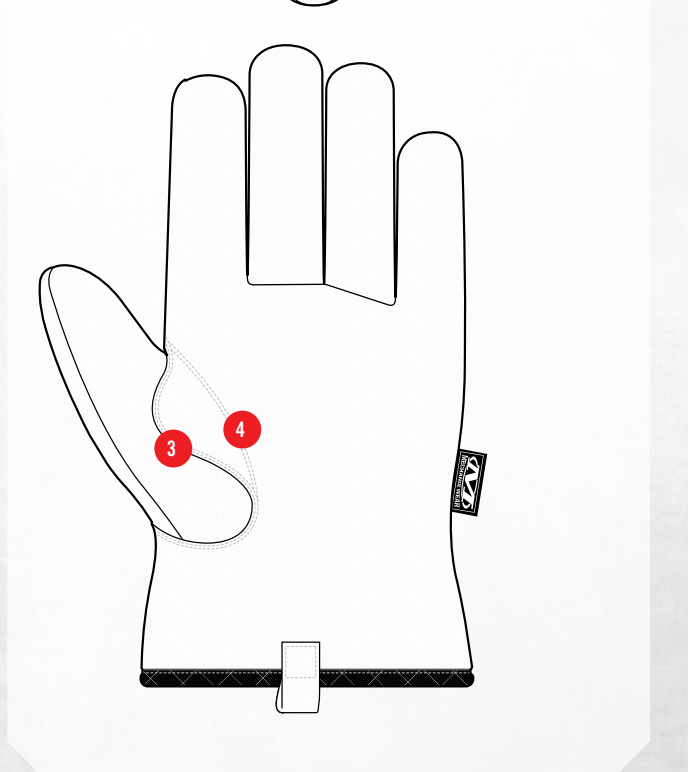

GOAT DRIVER

LEATHER WORK GLOVES

Comfortable stretch elastic cuffs make for easy glove removal, and our flame-resistant goatskin delivers the perfect blend of dexterity and durability when handling hot materials. Goat grain leather naturally is water resistant, while breathable and ready to work with no break-in time.

FEATURES

- 1 Comfortable elastic cuff ensures a quick, easy fit while sealing out dust and debris for a cleaner, more comfortable wear.
- 2 Goat leather is water resistant yet breathable, and ready to work with no break-in time.
- 3 The Gunn cut finger design repositions vulnerable seams for improved durability.
- 4 Comfortable keystone thumb design.