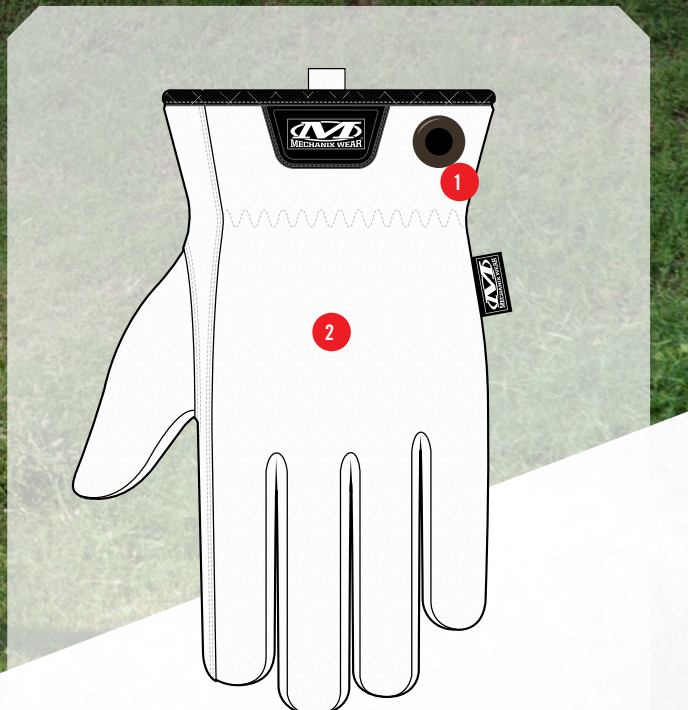

GOAT DRIVER

LEATHER WORK GLOVES

Comfortable stretch elastic cuffs make for easy glove removal, and our flame-resistant goatskin delivers the perfect blend of dexterity and durability when handling hot materials. Goat grain leather naturally is water resistant, while breathable and ready to work with no break-in time.

FEATURES

- 1 Comfortable elastic cuff ensures a quick, easy fit while sealing out dust and debris for a cleaner, more comfortable wear.
- 2 Goat leather is water resistant yet breathable, and ready to work with no break-in time.
- 3 The Gunn cut finger design repositions vulnerable seams for improved durability.
- 4 Comfortable keystone thumb design.

INTENDED USES

- Landscaping
- Maintenance & Repair
- DIY Home Improvement
- Agriculture
- Farming
- Towing & Transportation
- Manufacturing
- Building
- Construction

CERTIFICATIONS

MECHANIX #	BUNNINGS CODE	SIZE	COLOR
BUT-LDGT-75-008	0675012	SM/8	WHITE
BUT-LDGT-75-009	0675010	MD/9	WHITE
BUT-LDGT-75-010	0675013	LG/10	WHITE
BUT-LDGT-75-011	0675011	XL/11	WHITE
BUT-LDGT-75-012	0675015	XXL/12	WHITE