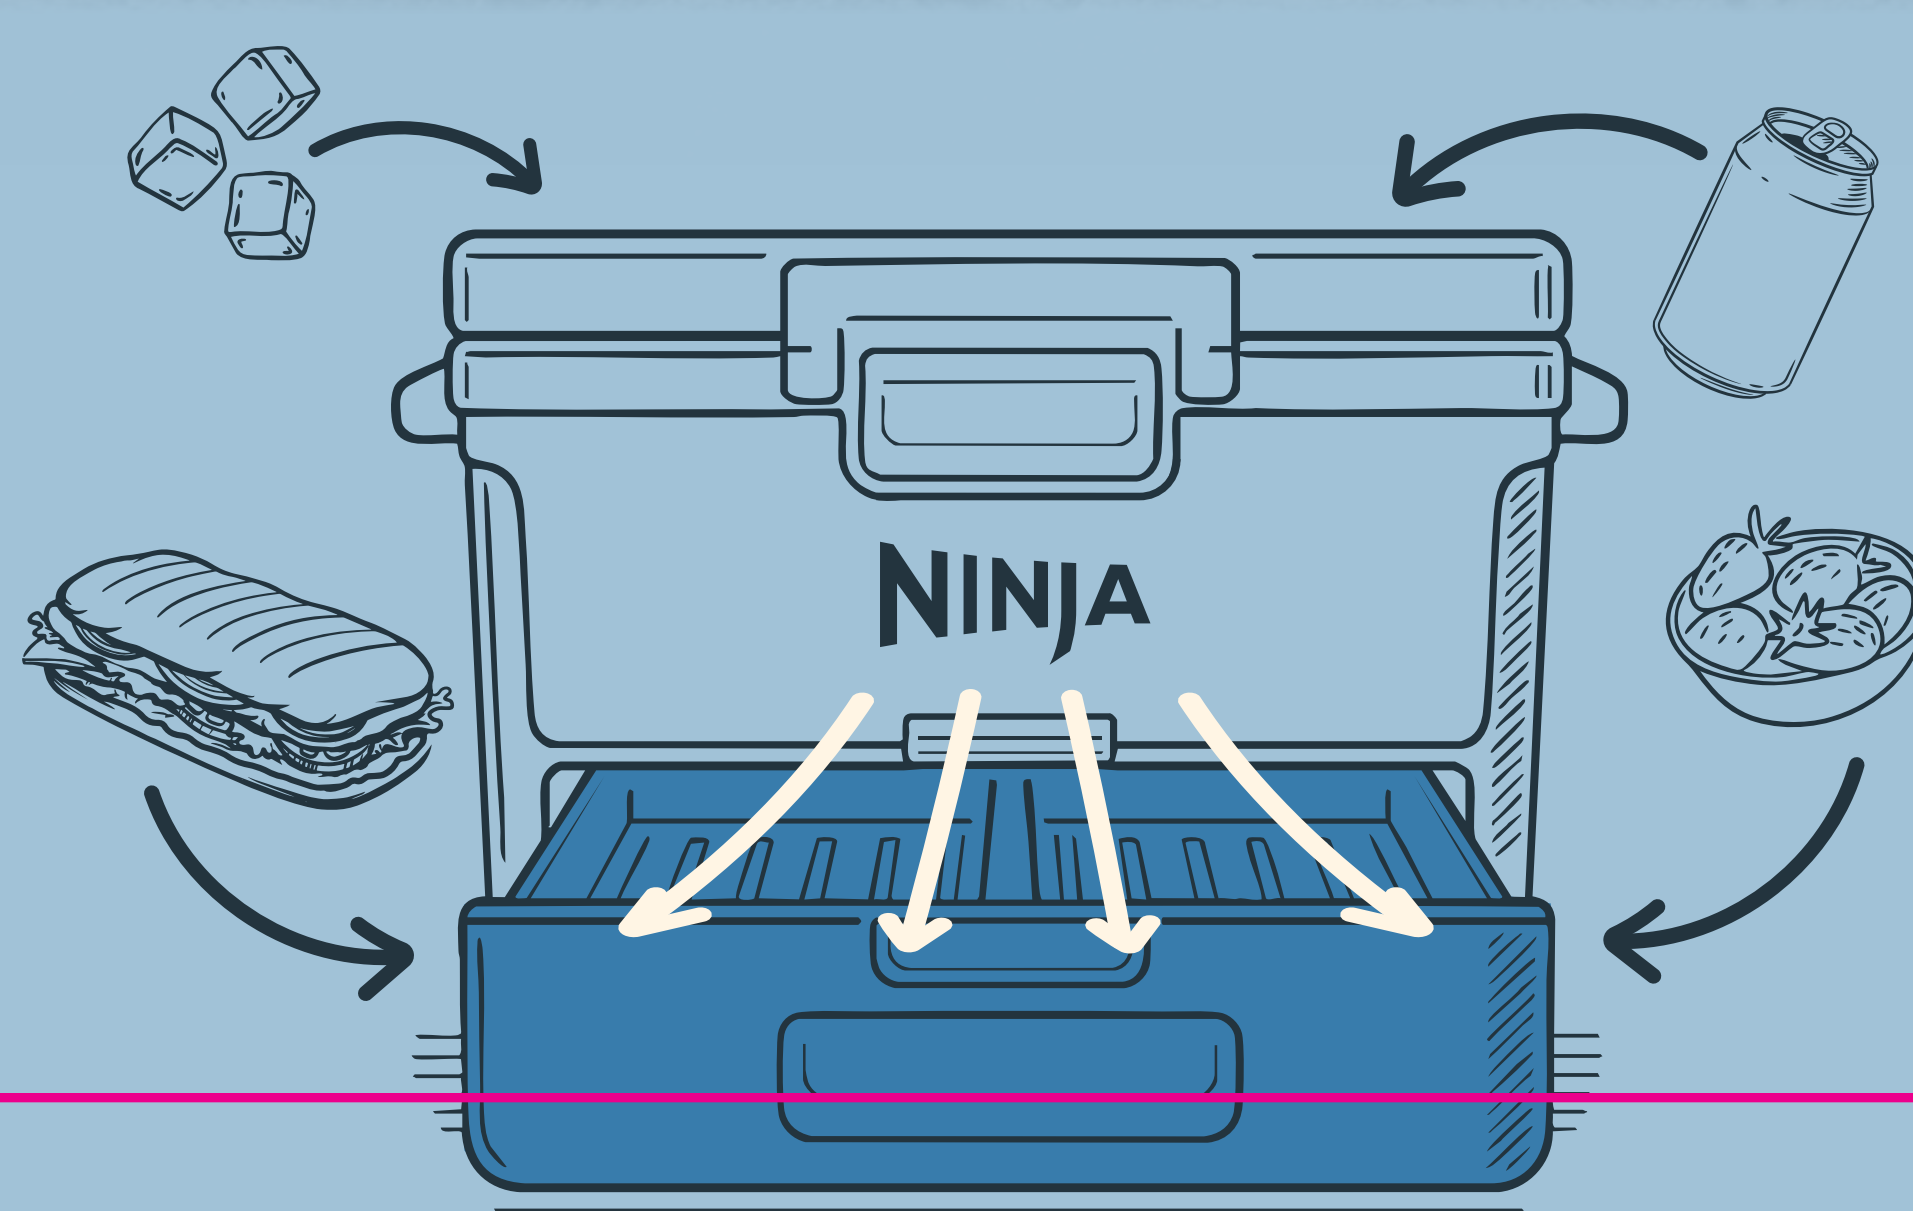

NINJA FrostVault

42-QT COOLER

WITH ALL-TERRAIN WHEELS

Drink & food's favorite cooler

MEET THE ULTRA-PORTABLE, ALL-TERRAIN, DURABLE WHEELED COOLER WITH PREMIUM ICE RETENTION THAT KEEPS FOOD COOL AND DRY FOR DAYS.

Fridge-like freshness for days*

NO NEED TO LUG AN EXTRA CONTAINER FOR YOUR SNACKS. DRY ZONE PROTECTS THEM FROM GETTING SQUISHED, SOGGY, AND WARM.

Ninja FrostVault Technology

TRANSFERS COLD INTO THE DRY ZONE TO KEEP FOOD DRY, SEPARATE, AND CHILLED AT FOOD-SAFE TEMPS.

Colder by design

ENGINEERED TO OUTPERFORM, NINJA FROSTVAULT™ DRY ZONE IS PRECISION-PLACED FOR PEAK PERFORMANCE, HARNESSING COLD AIR'S NATURAL DESCENT TO STAY UP TO 20° F COOLER THAN YETI'S TOP-MOUNTED DRY BASKET.*

— AND —

WITH NO ICE OR 36 CANS WITH ICE

Roll smoothly, carry confidently

ALL-TERRAIN WHEELS ARE PUNCTURE RESISTANT AND BUILT TO HAUL UP TO 41 POUNDS OVER THE ROUGH OR RUGGED.

Goes where you go

AVAILABLE IN A RANGE OF SIZES AND COLORS TO FIT YOUR STYLE. YOUR NEXT DAY TRIP, CAMPING ADVENTURE, OR BACKYARD PARTY AWAITS.