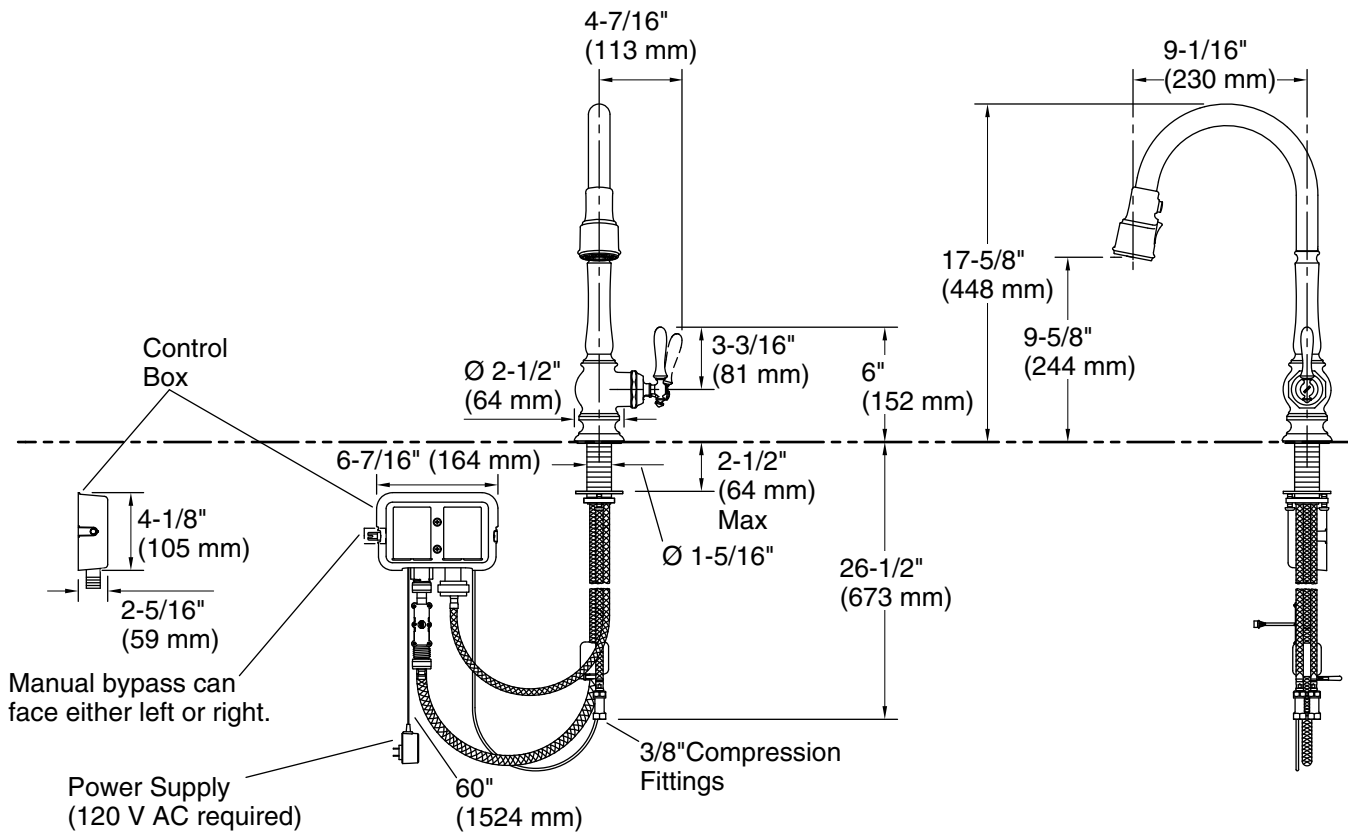

Technical Information

All product dimensions are nominal.

Faucet flow rate: 1.5 gal/min (5.7 l/min)

Spout:

Spout reach: 9-1/16" (230 mm)

Notes

Install this product according to the installation instructions.

ADA compliant for faucet handles only

ADA, CSA B651 compliant when installed to the specific requirements of these regulations.