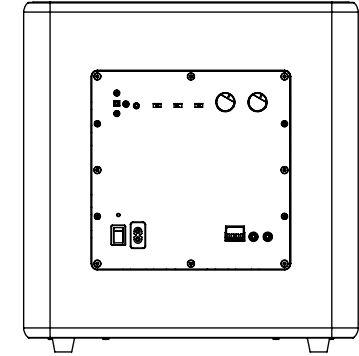

FRONT

SIDE

BACK

BOTTOM

Kube 10 MIE

UNIT: MM [INCH]