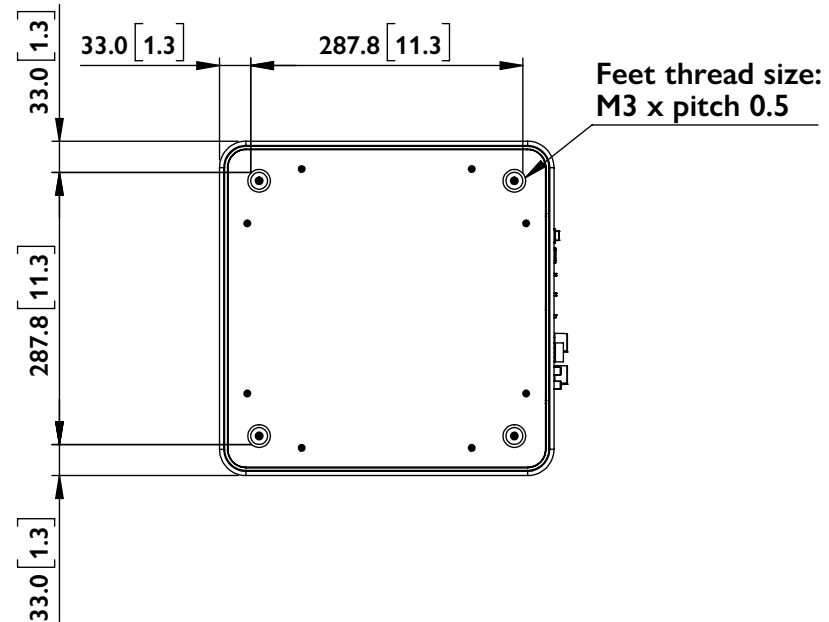

FRONT

SIDE

BACK

BOTTOM

Kube 10 MIE

UNIT: MM [INCH]