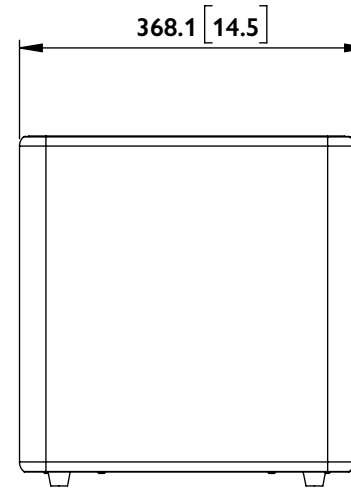

FRONT

SIDE

BACK

BOTTOM

Kube 10 MIE

UNIT: MM [INCH]