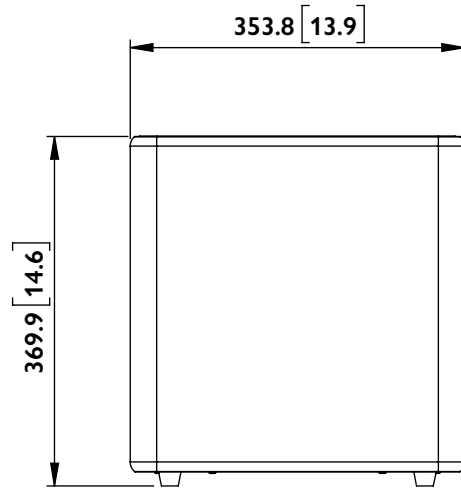

FRONT

SIDE

BACK

BOTTOM

Kube 10 MIE

UNIT: MM [INCH]