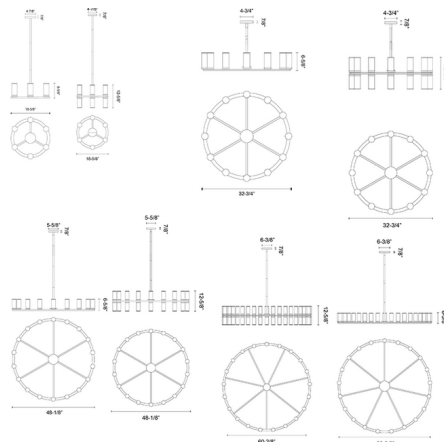

Shown in urban bronze / clear